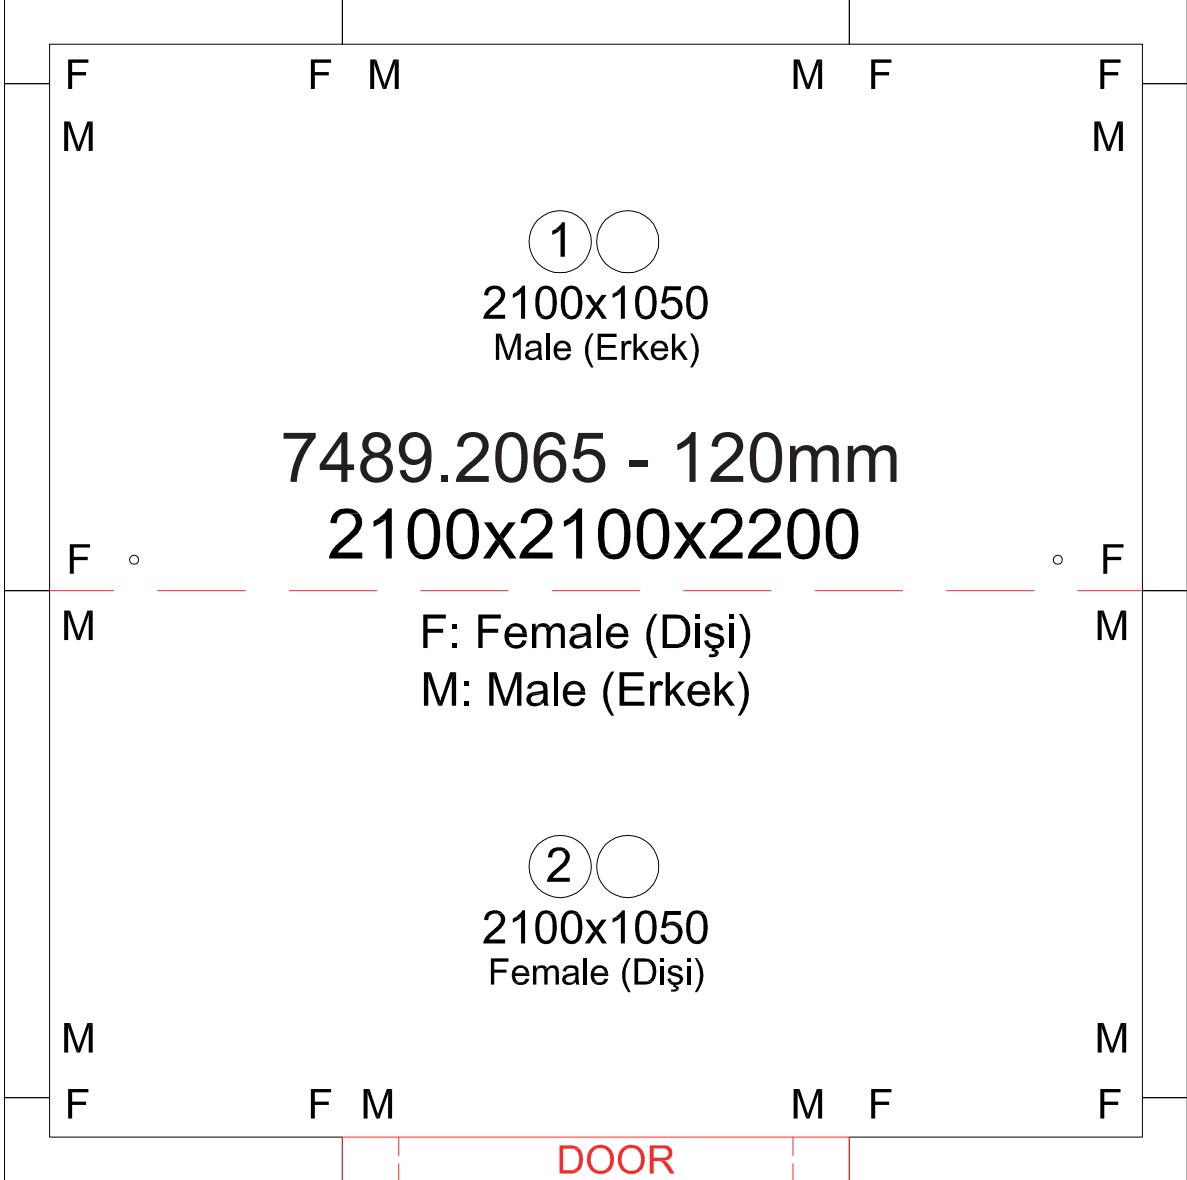

2100

600x150

F-F  
120mm  
2400  
RIGHT (SAĞ)

3

900

M-M  
120mm  
2200

4

600x150

F-F  
120mm  
2200  
LEFT (SOL)

5

2100x1050  
Male (Erkek)

900  
M-F  
120mm  
2200

6

7489.2065 - 120mm  
2100x2100x2200

F: Female (Dişi)  
M: Male (Erkek)

900  
M-M  
120mm  
2200

7

2100x1050  
Female (Dişi)

DOOR

900

M-M  
120mm  
2200

11

600x150

F-F  
120mm  
2200  
RIGHT (SAĞ)

10

600x150

F-F  
120mm  
2200  
LEFT (SOL)

12

900  
F-M  
120mm  
2200

8

2100

900  
M-M  
120mm  
2200