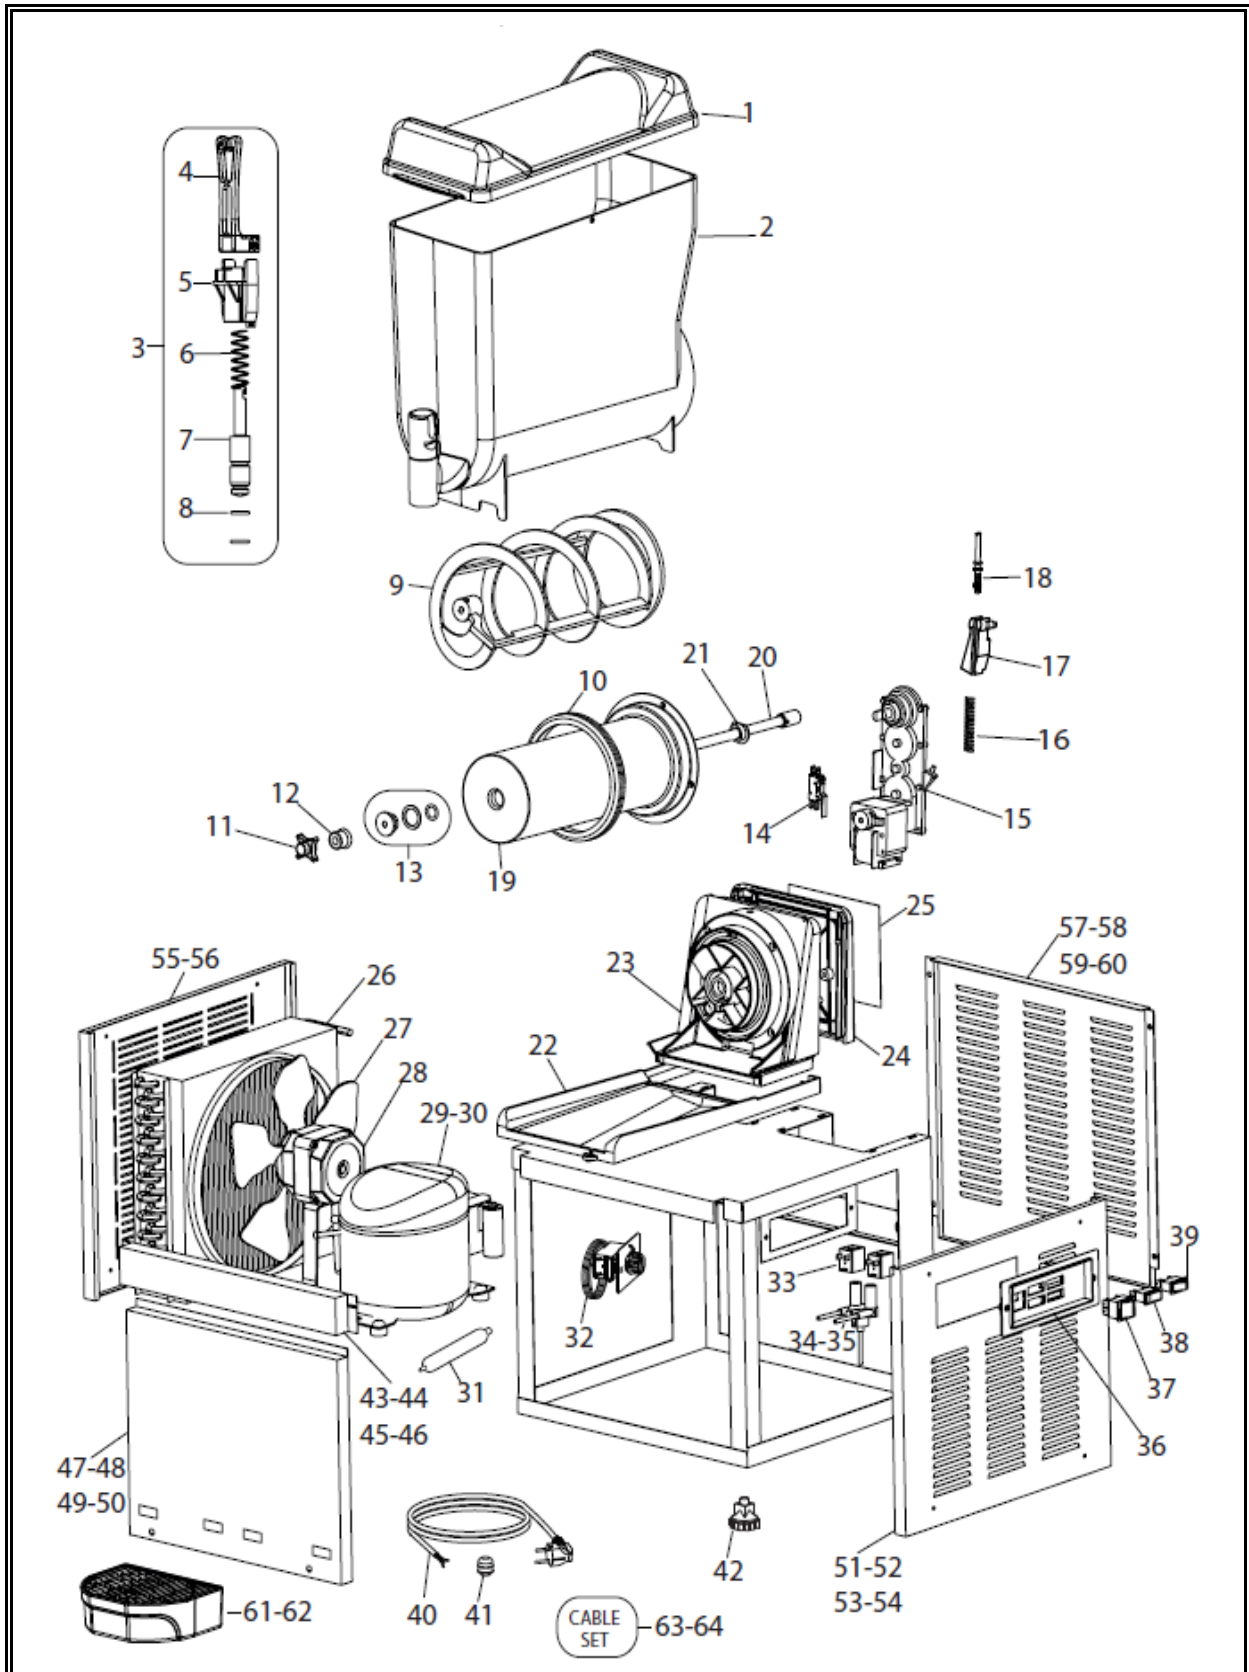

7065.0005 / 0010

R404A

Onderdelen informatie

Erzatzteil information

Spare part information

Information de pièces

POS:	0005	0010	Art.No.:	Omschrijving:	Aantal:
1	✓	✓	9051.2004	BOWL COVER	
2	✓	✓	9051.2002	12 LT BOWL	
3	✓	✓	9051.2162	TAP COMPLETE	
4	✓	✓	9051.2160	TAP HANDLE	
5	✓	✓	9051.2158	TAP BODY	
6	✓	✓	9051.2166	TAP SPRING	
7	✓	✓	9051.2164	TAP PISTON	
8	✓	✓	9051.2106	TAP GASKET	
9	✓	✓	9051.2148	SLUSH MIXING HELEZONIC PALETTE	
10	✓	✓	9051.2202	BOWL GASKET	
11	✓	✓	9051.2152	MIXING PALETTE NUT	
12	✓	✓	9051.2194	MIXING PALETTE GASKET	
13	✓	✓	9051.2368	SLUSH TRAY FRONT BEDDING PLASTIC SET	
14	✓	✓	9051.2172	SLUSH SWITCH	
15	✓	✓	9051.2026	SLUSH 33RPM MIXING MOTOR	
16	✓	✓	9051.2170	SLUSH DENSITY ADJUSTMENT SPRING	
17	✓	✓		SLUSH DENSITY ADJUSTMENT DISPLAY	
18	✓	✓		SLUSH DENSITY ADJUSTMENT PIN & NUT	
19	✓	✓		SLUSH COOLER CUP	
20	✓	✓	9051.2150	SLUSH MIXING SHAFT	
21	✓	✓	9051.2236	SLUSH SELF-LUBRICATED BRONZ	
22	✓	✓		SLUSH LOWER TRAY	
23	✓	✓		SLUSH BACK TRAY	
24	✓	✓		SLUSH BACK TRAY COVER	
25	✓	✓		SLUSH REAR VISUAL	
26	✓	✓	9051.2156	SLUSH CONDENSER	
27	✓	✓	9051.2022	SLUSH WING 25 cm 34 DERECE WING	
28	✓	✓	9051.2200	16W FAN MOTOR	
29	✓		9051.2108	3/4 HP COMPRESOR R404	
30		✓	9051.2292	1 HP COMPRESSOR R404	
31	✓	✓	9051.2024	30GR FILTER	
32	✓	✓	9051.2098	ANALOG THERMOSTAT	
33	✓	✓	9051.2290	SELENOID COIL	
34	✓		9051.2138	SLUSH 24/PAN. TWIN SELENOID 1 IN 2 OUT	
35		✓	9051.2220	SLUSH 36 SELENOID 1 IN 3 OUT	
36	✓	✓		SLUSH SWITCH PANEL	
37	✓	✓	9051.2366	1-0 WIDE, POINT-LIGHT, COVERED SWITCH	
38	✓	✓	9051.2380	1-0-2 MONO LIGHTLESS, COVERED SWITCH	
39	✓	✓	9051.2294	1-0 MONO LIGHTLESS, COVERED SWITCH	
40	✓	✓	9051.2214	3x1.50mm 2mt PLUG	
41	✓	✓	9051.2068	CABLE ROAD PG9	
42	✓	✓	9051.2038	SLUSH MACHINE FOOT	
43	✓			SLUSH 24 FRONT UPPER COVER YELLOW	
44	✓			SLUSH 24 FRONT UPPER COVER INOX	
45		✓		SLUSH 36 FRONT UPPER COVER YELLOW	
46		✓		SLUSH 36 FRONT UPPER COVER INOX	
47	✓			SLUSH 24 FRONT COVER YELLOW	
48	✓			SLUSH 24 FRONT COVER INOX	
49		✓		SLUSH 36 FRONT COVER YELLOW	
50		✓		SLUSH 36 FRONT COVER INOX	
51	✓			SLUSH 24 LEFT COVER YELLOW	
52	✓			SLUSH 24 LEFT COVER BLACK	
53		✓		SLUSH 36 LEFT COVER YELLOW	
54		✓		SLUSH 36 LEFT COVER BLACK	
55	✓	✓		SLUSH 24/36 RIGHT COVER YELLOW	
56	✓	✓		SLUSH 24/36 RIGHT COVER BLACK	
57	✓			SLUSH 24 BACK COVER YELLOW	
58	✓			SLUSH 24 BACK COVER INOX	
59		✓		SLUSH 36 BACK COVER YELLOW	
60		✓		SLUSH 36 BACK COVER INOX	
61	✓	✓	9051.2042	DRIP TRAY OLD	
62	✓	✓	9051.2354	DRIP TRAY NEW	
63	✓			SLUSH 24 CABLE GROUP	
64		✓		SLUSH 36 CABLE GROUP	