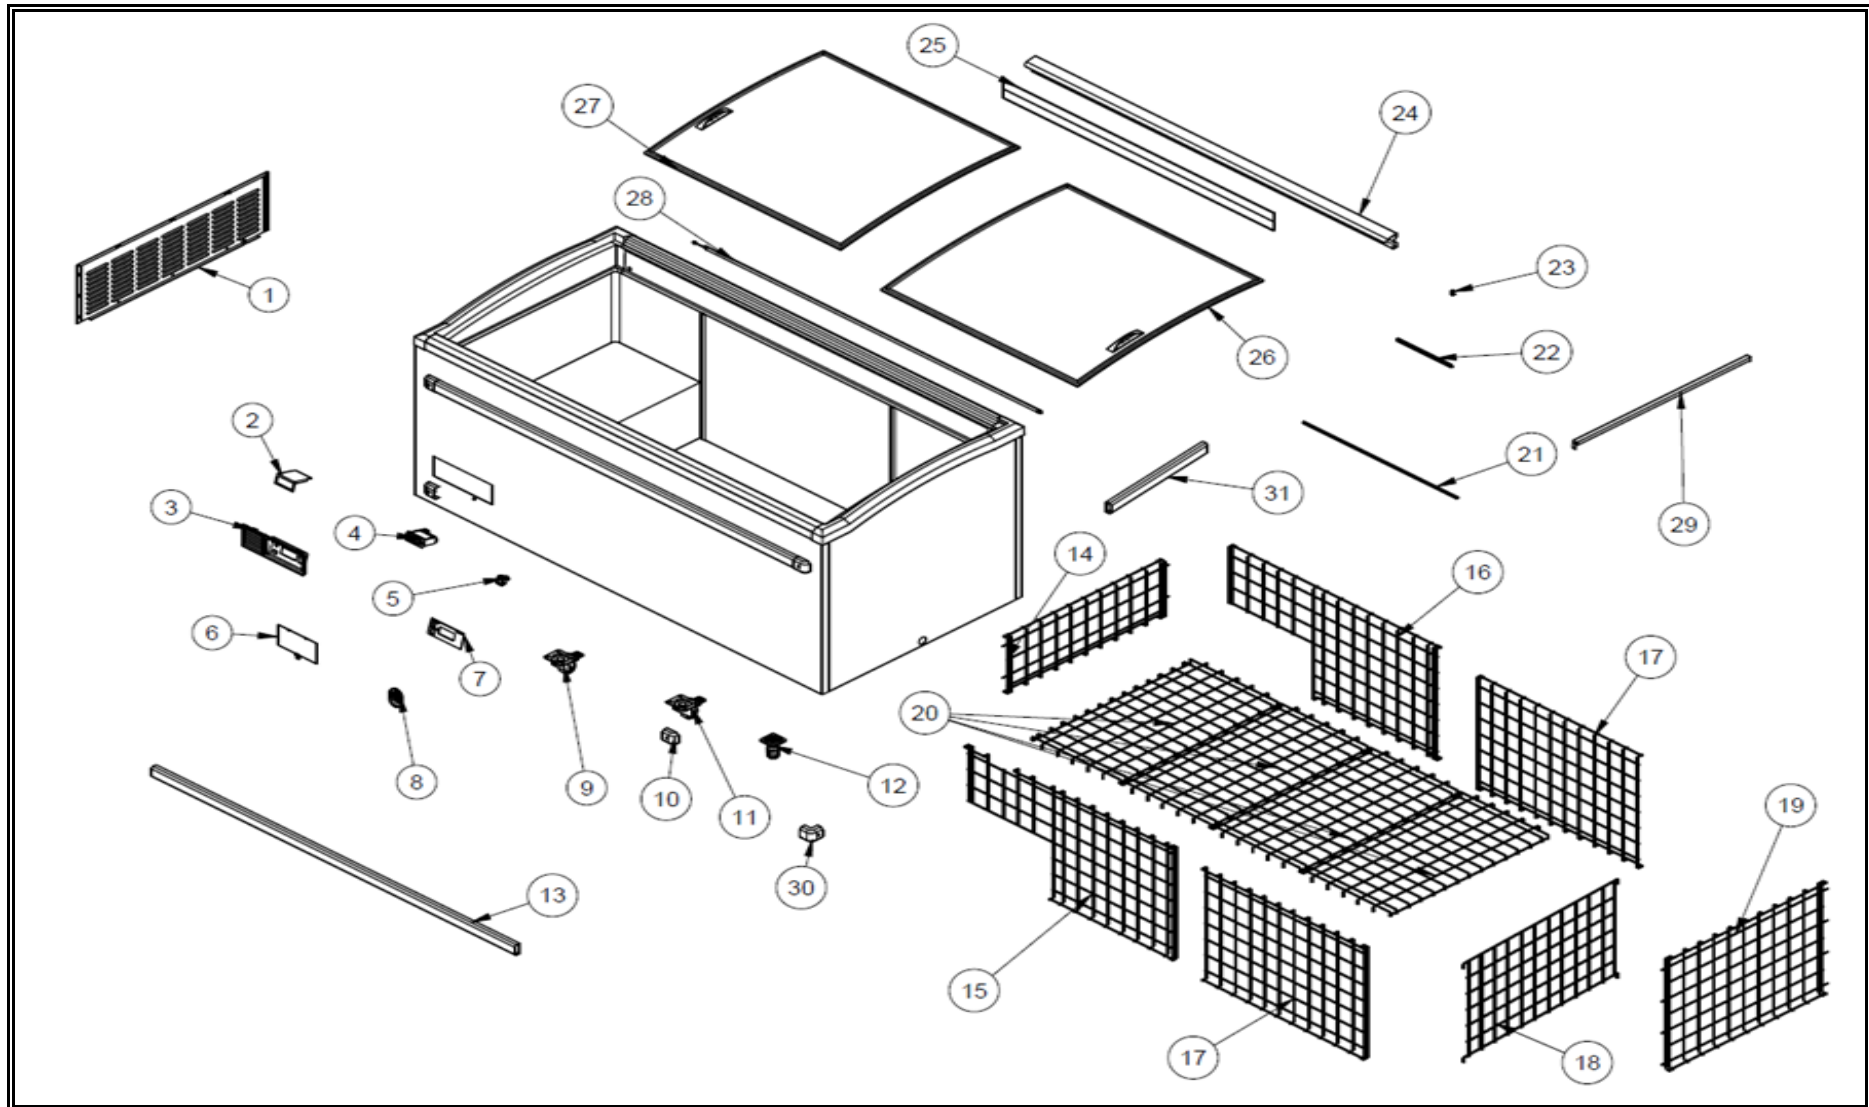

7072.0010

Onderdelen informatie
Erzatzteil information
Spare part information
Information de pièces

POS:	Art.No.:	Omschrijving:	Aantal:
1		SIDE SHUTTER	
2		THERMOSTAT SHEET	
3		CONTROL PANEL	
4	CS9338.4200	THERMOSTAT	
5	CS9338.4210	ON-OFF SWITCH	
6		CONTROL PANEL COVER	
7		CONTROL PANEL LABEL	
8		PROBE COVER	
9		WHEEL BRAKE	
10	CS9338.4212	BUMPER FINISH	
11		WHEEL WITHOUT BRAKE	
12	CS9338.4218	ADJUSTABLE FEET	
13		BUMPER FRONT	
14		WIRE SHELF LEFT	
15		WIRE SHELF FRONT	
16		WIRE SHELF BACK	
17		WIRE SHELF WALL	
18		SEPERATOR	
19		WIRE SHELF RIGHT	
20		SHELF	
21		SLIP GASKET	
22		GLASS GASKET	
23		LED HOLDER	
24		LED MOUNTING SHEET	
25		PRICE LABEL PROFILE	
26	CS9338.4250	BOTTOM GLASS	
27	CS9338.4252	TOP GLASS	
28	CS9338.4242	LED	
29		MIDDLE SUPPORT	
30		BUMPER CORNER	
31		BUMDER SIDE	
32	CS9338.4208	DRAYER	
33		PROPELLER	
34		FAN MOTOR	
35		FAN FOOT	
36	CS9338.4208	DRIVER	
37		FRONT HOOD SHEET	
38		HOOD SHEET	
39		CHASSIS	
40	CS9338.4220	COMPRESSOR	
41	CS9338.4222	CONDENSER	