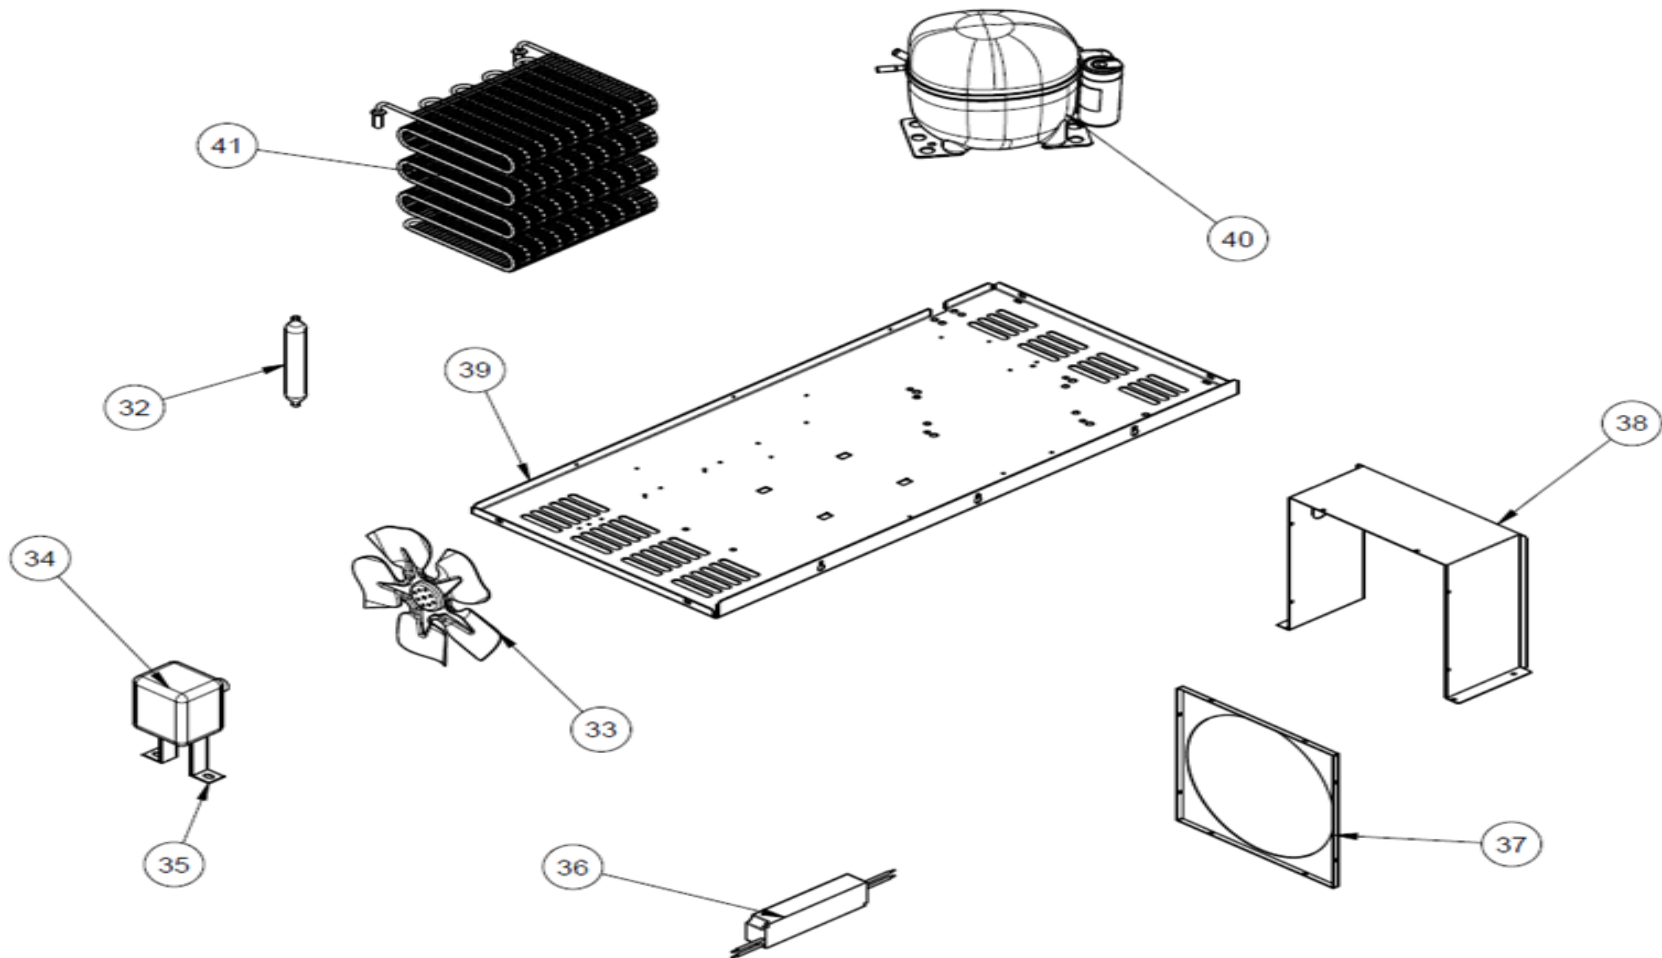

7072.0010

Onderdelen informatie
Erzatzteil information
Spare part information
Information de pièces

POS:	Art.No.:	Omschrijving:	Aantal:
1		SIDE SHUTTER	
2		THERMOSTAT SHEET	
3		CONTROL PANEL	
4	CS9338.4200	THERMOSTAT	
5	CS9338.4210	ON-OFF SWITCH	
6		CONTROL PANEL COVER	
7		CONTROL PANEL LABEL	
8		PROBE COVER	
9		WHEEL BRAKE	
10	CS9338.4212	BUMPER FINISH	
11		WHEEL WITHOUT BRAKE	
12	CS9338.4218	ADJUSTABLE FEET	
13		BUMPER FRONT	
14		WIRE SHELF LEFT	
15		WIRE SHELF FRONT	
16		WIRE SHELF BACK	
17		WIRE SHELF WALL	
18		SEPERATOR	
19		WIRE SHELF RIGHT	
20		SHELF	
21		SLIP GASKET	
22		GLASS GASKET	
23		LED HOLDER	
24		LED MOUNTING SHEET	
25		PRICE LABEL PROFILE	
26	CS9338.4250	BOTTOM GLASS	
27	CS9338.4252	TOP GLASS	
28	CS9338.4242	LED	
29		MIDDLE SUPPORT	
30		BUMPER CORNER	
31		BUMDER SIDE	
32	CS9338.4208	DRAYER	
33		PROPELLER	
34		FAN MOTOR	
35		FAN FOOT	
36	CS9338.4208	DRIVER	
37		FRONT HOOD SHEET	
38		HOOD SHEET	
39		CHASSIS	
40	CS9338.4220	COMPRESSOR	
41	CS9338.4222	CONDENSER	