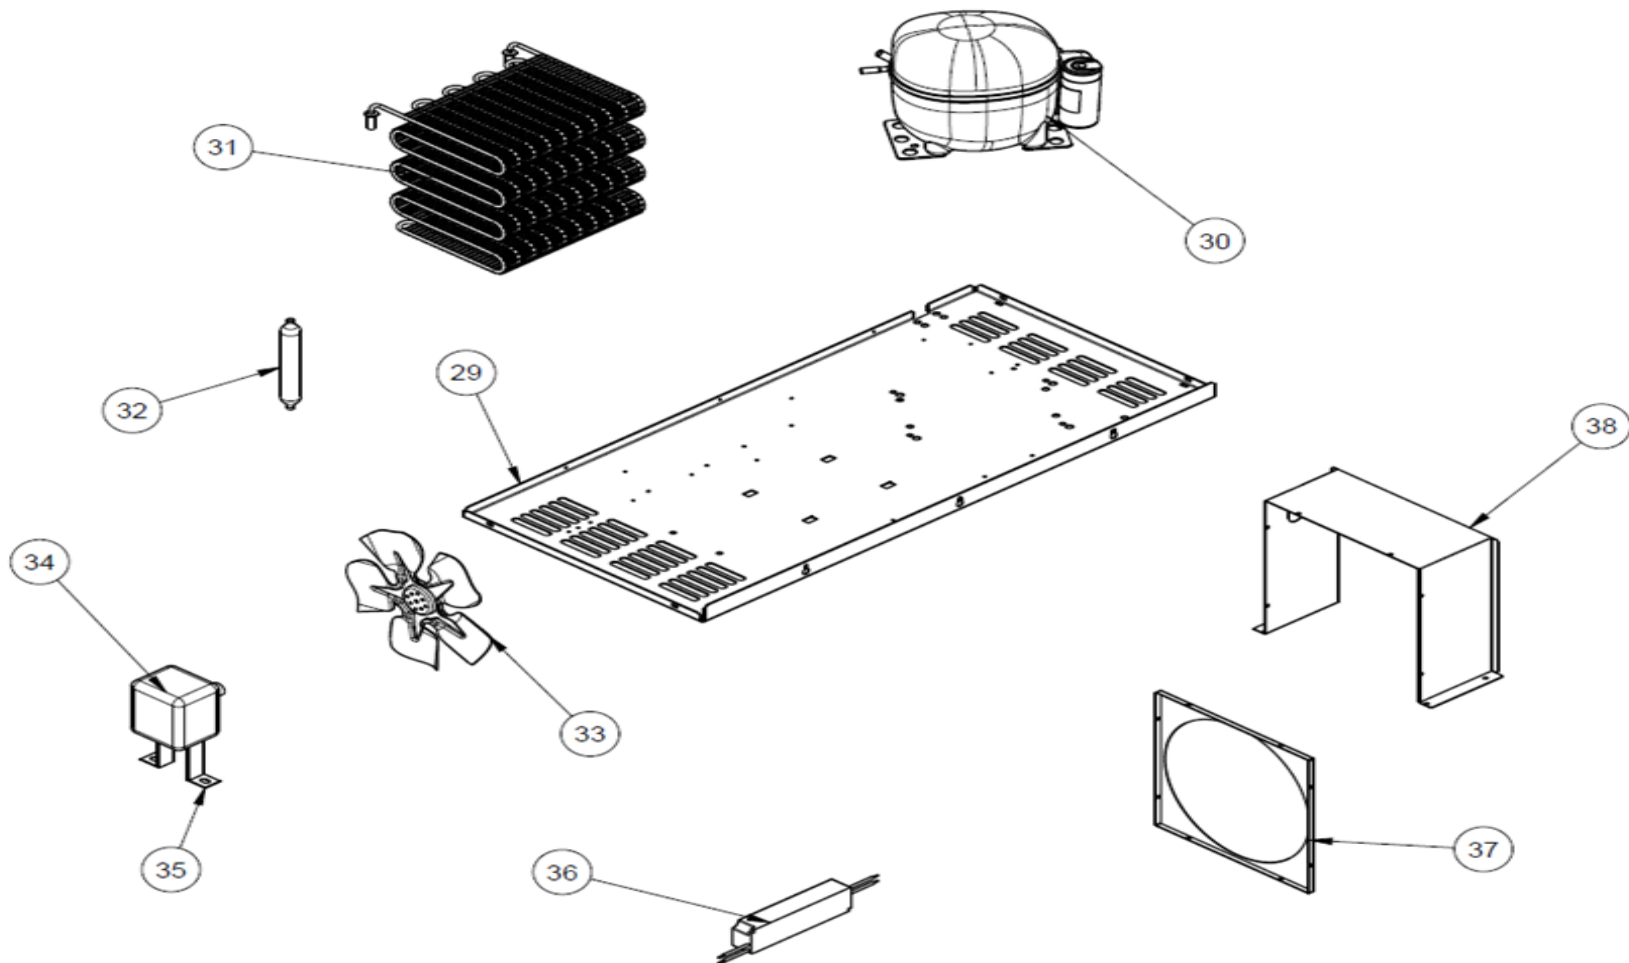

***7072.0015***

Onderdelen informatie  
Erzatzteil information  
Spare part information  
Information de pièces

POS:	Art.No.:	Omschrijving:	Aantal:
1		SIDE SHUTTER	
2		THERMOSTAT SHEET	
3		CONTROL PANEL	
4	CS9338.4200	THERMOSTAT	
5	CS9338.4210	ON-OFF SWITCH	
6		CONTROL PANEL COVER	
7		CONTROL PANEL LABEL	
8		PROBE COVER	
9		WHEEL BRAKE	
10	CS9338.4212	BUMPER FINISH	
11		WHEEL WITHOUT BRAKE	
12	CS9338.4218	ADJUSTABLE FEET	
13		BUMPER	
14		WIRE SHELF LEFT	
15		WIRE SHELF FRONT	
16		WIRE SHELF BACK	
17		WIRE SHELF WALL	
18		SEPERATOR	
19		WIRE SHELF RIGHT	
20		SHELF	
21		SLIP GASKET	
22		GLASS GASKET	
23		LED HOLDER	
24		LED MOUNTING SHEET	
25		PRICE LABEL PROFILE	
26	CS9338.4258	BOTTOM GLASS	
27	CS9338.4260	TOP GLASS	
28	CS9338.4242	LED	
29		CHASSIS	
30	CS9338.4220	COMPRESSOR	
31	CS9338.4222	CONDENSER	
32	CS9338.4208	DRAYER	
33		PROPELLER	
34		FAN MOTOR	
35		FAN FOOT	
36	CS9338.4208	DRIVER	
37		FRONT HOOD SHEET	
38		HOOD SHEET	