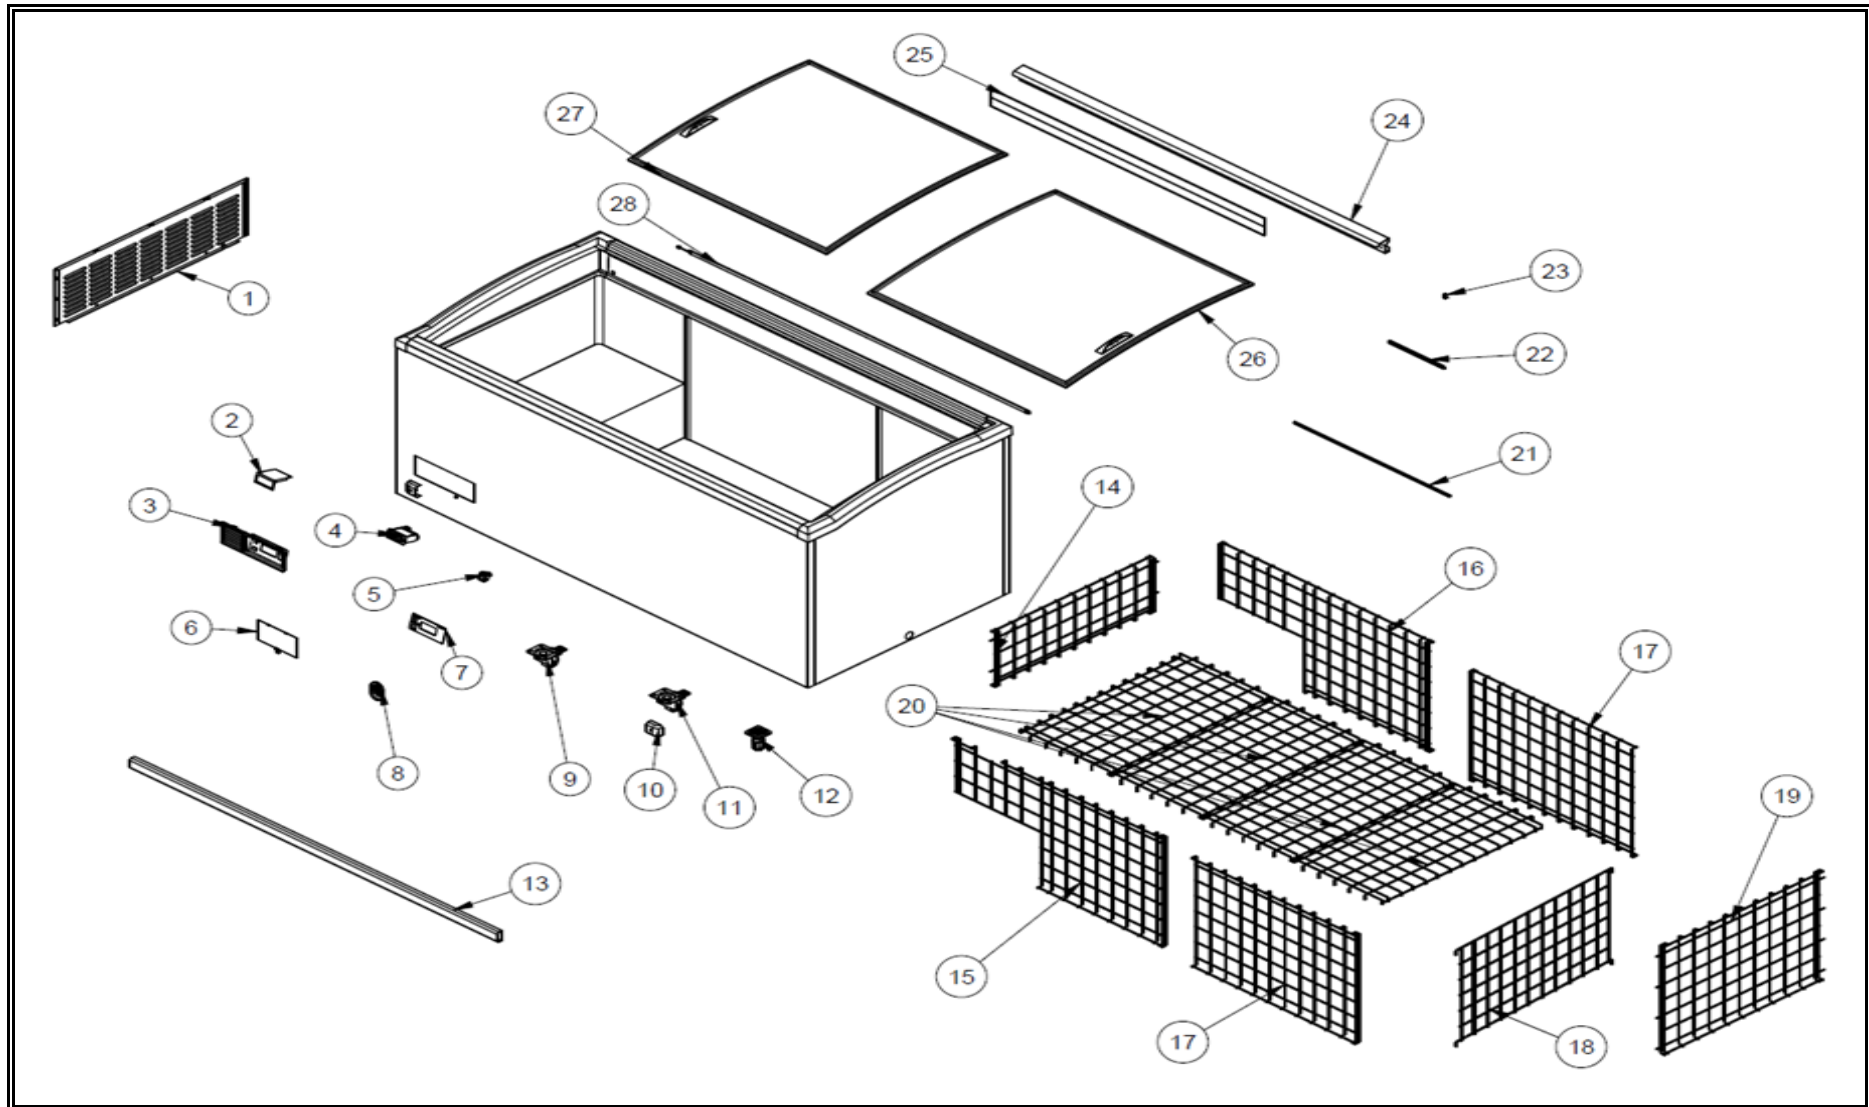

***7072.0015***

Onderdelen informatie  
Erzatzteil information  
Spare part information  
Information de pièces

POS:	Art.No.:	Omschrijving:	Aantal:
1		SIDE SHUTTER	
2		THERMOSTAT SHEET	
3		CONTROL PANEL	
4	CS9338.4200	THERMOSTAT	
5	CS9338.4210	ON-OFF SWITCH	
6		CONTROL PANEL COVER	
7		CONTROL PANEL LABEL	
8		PROBE COVER	
9		WHEEL BRAKE	
10	CS9338.4212	BUMPER FINISH	
11		WHEEL WITHOUT BRAKE	
12	CS9338.4218	ADJUSTABLE FEET	
13		BUMPER	
14		WIRE SHELF LEFT	
15		WIRE SHELF FRONT	
16		WIRE SHELF BACK	
17		WIRE SHELF WALL	
18		SEPERATOR	
19		WIRE SHELF RIGHT	
20		SHELF	
21		SLIP GASKET	
22		GLASS GASKET	
23		LED HOLDER	
24		LED MOUNTING SHEET	
25		PRICE LABEL PROFILE	
26	CS9338.4258	BOTTOM GLASS	
27	CS9338.4260	TOP GLASS	
28	CS9338.4242	LED	
29		CHASSIS	
30	CS9338.4220	COMPRESSOR	
31	CS9338.4222	CONDENSER	
32	CS9338.4208	DRAYER	
33		PROPELLER	
34		FAN MOTOR	
35		FAN FOOT	
36	CS9338.4208	DRIVER	
37		FRONT HOOD SHEET	
38		HOOD SHEET	