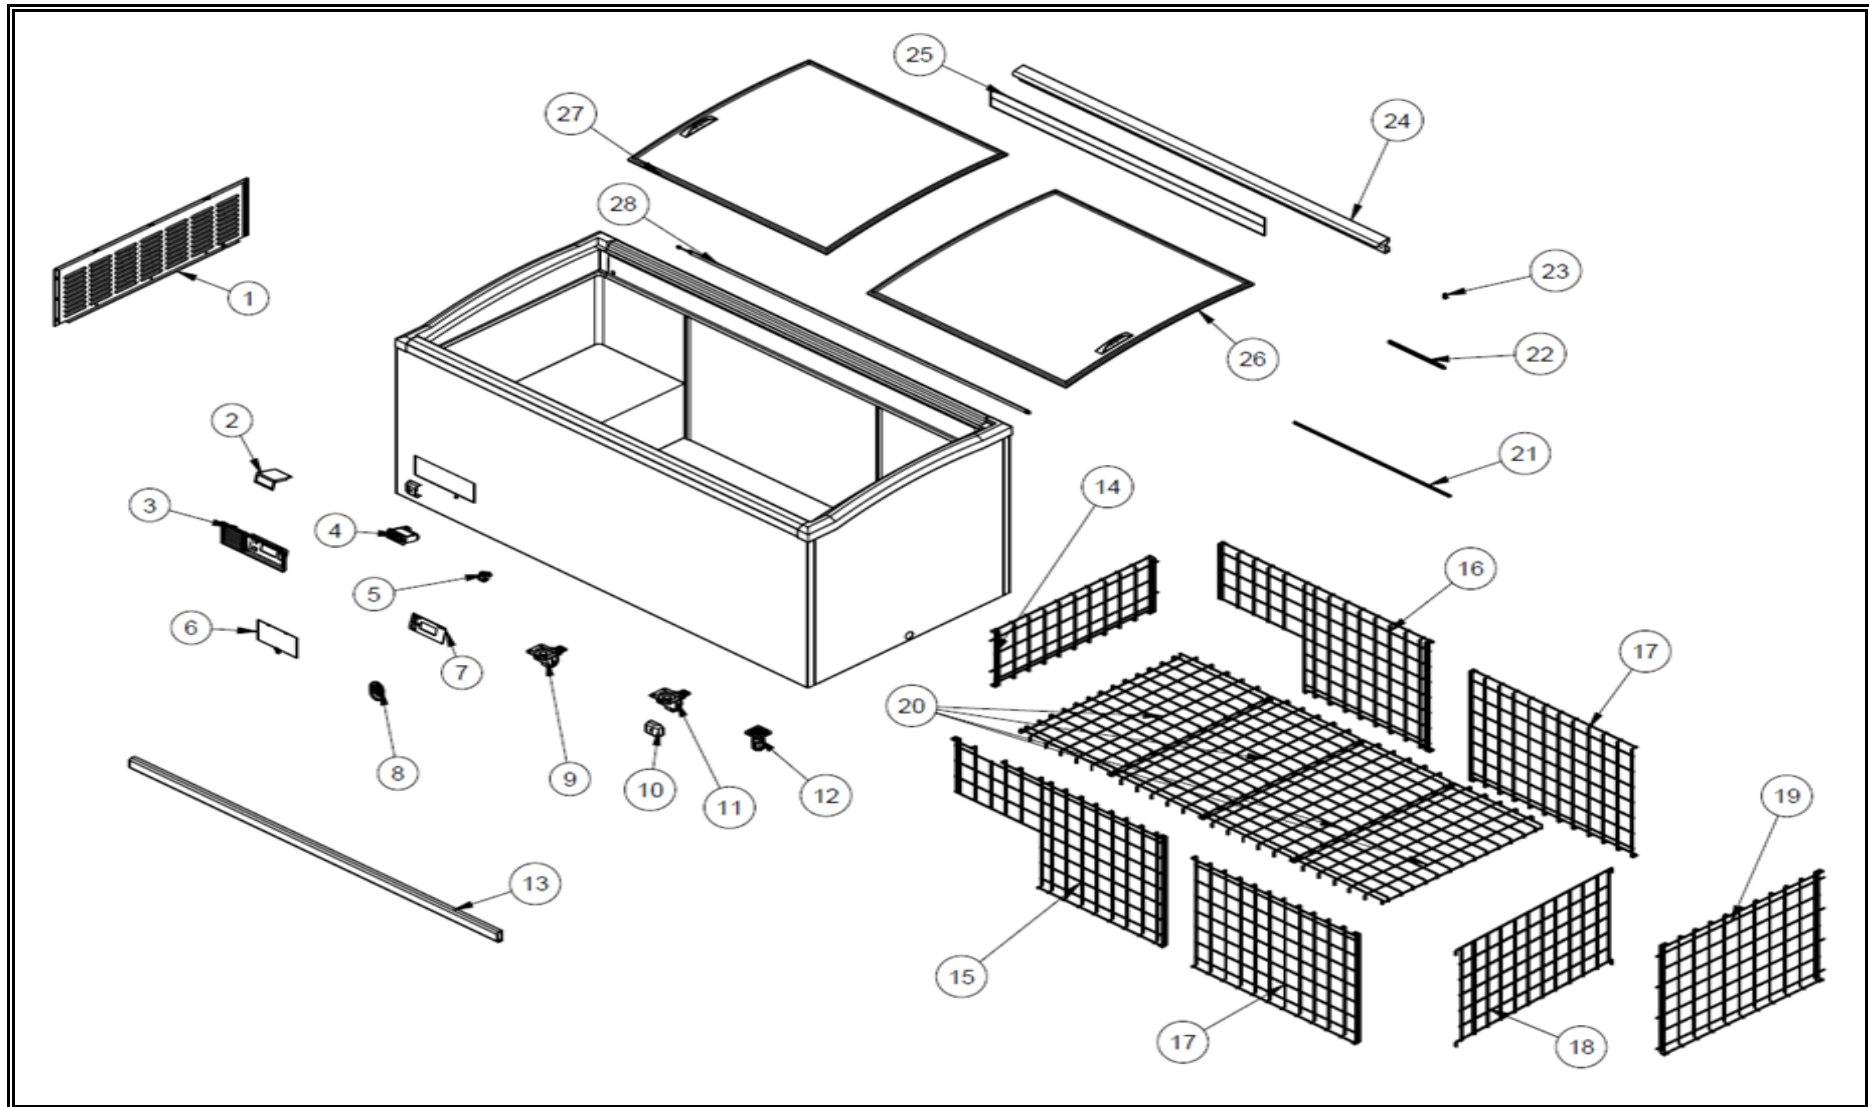

7072.0055

Onderdelen informatie
Erzatzteil information
Spare part information
Information de pièces

POS:	Art.No.:	Omschrijving:	Aantal:
1		SIDE SHUTTER	
2		THERMOSTAT SHEET	
3		CONTROL PANEL	
4	CS9338.4200	THERMOSTAT	
5	CS9338.4210	ON-OFF SWITCH	
6		CONTROL PANEL COVER	
7		CONTROL PANEL LABEL	
8		PROBE COVER	
9		WHEEL BRAKE	
10	CS9338.4212	BUMPER FINISH	
11		WHEEL WITHOUT BRAKE	
12	CS9338.4218	ADJUSTABLE FEET	
13		BUMPER	
14		WIRE SHELF LEFT	
15		WIRE SHELF FRONT	
16		WIRE SHELF BACK	
17		WIRE SHELF WALL	
18		SEPERATOR	
19		WIRE SHELF RIGHT	
20		SHELF	
21		SLIP GASKET	
22		GLASS GASKET	
23		LED HOLDER	
24		LED MOUNTING SHEET	
25		PRICE LABEL PROFILE	
26	CS9338.4258	BOTTOM GLASS	
27	CS9338.4260	TOP GLASS	
28	CS9338.4242	LED	
29		CHASSIS	
30	CS9338.4220	COMPRESSOR	
31	CS9338.4222	CONDENSER	
32	CS9338.4208	DRAYER	
33		PROPELLER	
34		FAN MOTOR	
35		FAN FOOT	
36	CS9338.4208	DRIVER	
37		FRONT HOOD SHEET	
38		HOOD SHEET	