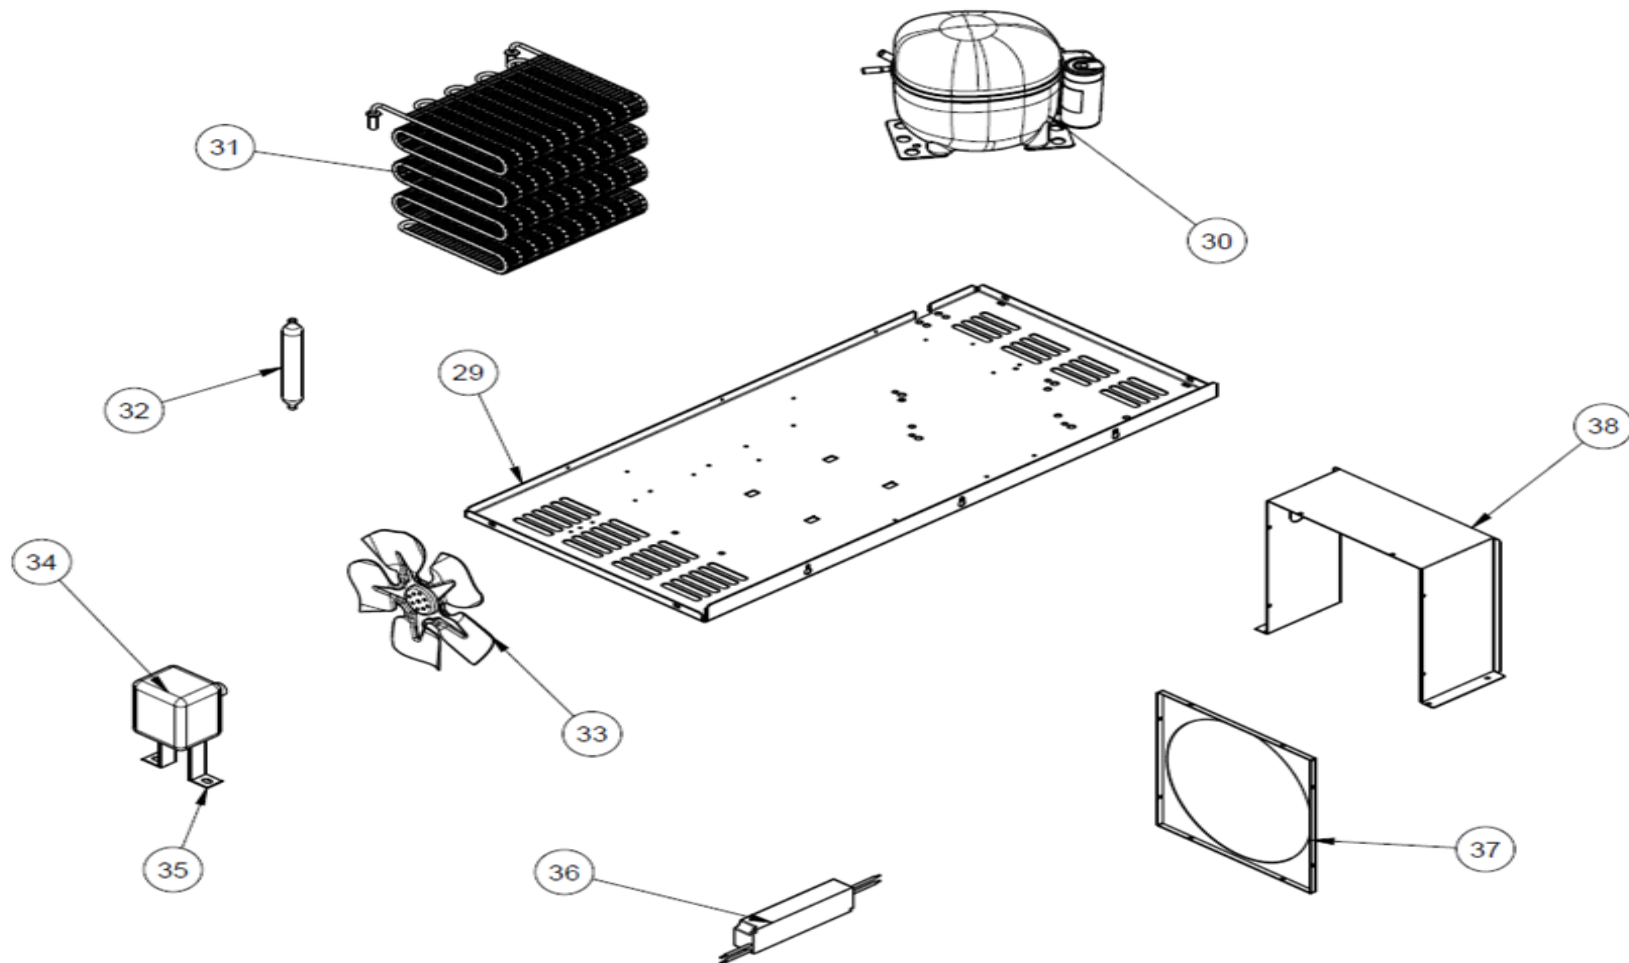

7072.0055

Onderdelen informatie
Erzatzteil information
Spare part information
Information de pièces

POS:	Art.No.:	Omschrijving:	Aantal:
1		SIDE SHUTTER	
2		THERMOSTAT SHEET	
3		CONTROL PANEL	
4	CS9338.4200	THERMOSTAT	
5	CS9338.4210	ON-OFF SWITCH	
6		CONTROL PANEL COVER	
7		CONTROL PANEL LABEL	
8		PROBE COVER	
9		WHEEL BRAKE	
10	CS9338.4212	BUMPER FINISH	
11		WHEEL WITHOUT BRAKE	
12	CS9338.4218	ADJUSTABLE FEET	
13		BUMPER	
14		WIRE SHELF LEFT	
15		WIRE SHELF FRONT	
16		WIRE SHELF BACK	
17		WIRE SHELF WALL	
18		SEPERATOR	
19		WIRE SHELF RIGHT	
20		SHELF	
21		SLIP GASKET	
22		GLASS GASKET	
23		LED HOLDER	
24		LED MOUNTING SHEET	
25		PRICE LABEL PROFILE	
26	CS9338.4258	BOTTOM GLASS	
27	CS9338.4260	TOP GLASS	
28	CS9338.4242	LED	
29		CHASSIS	
30	CS9338.4220	COMPRESSOR	
31	CS9338.4222	CONDENSER	
32	CS9338.4208	DRAYER	
33		PROPELLER	
34		FAN MOTOR	
35		FAN FOOT	
36	CS9338.4208	DRIVER	
37		FRONT HOOD SHEET	
38		HOOD SHEET	