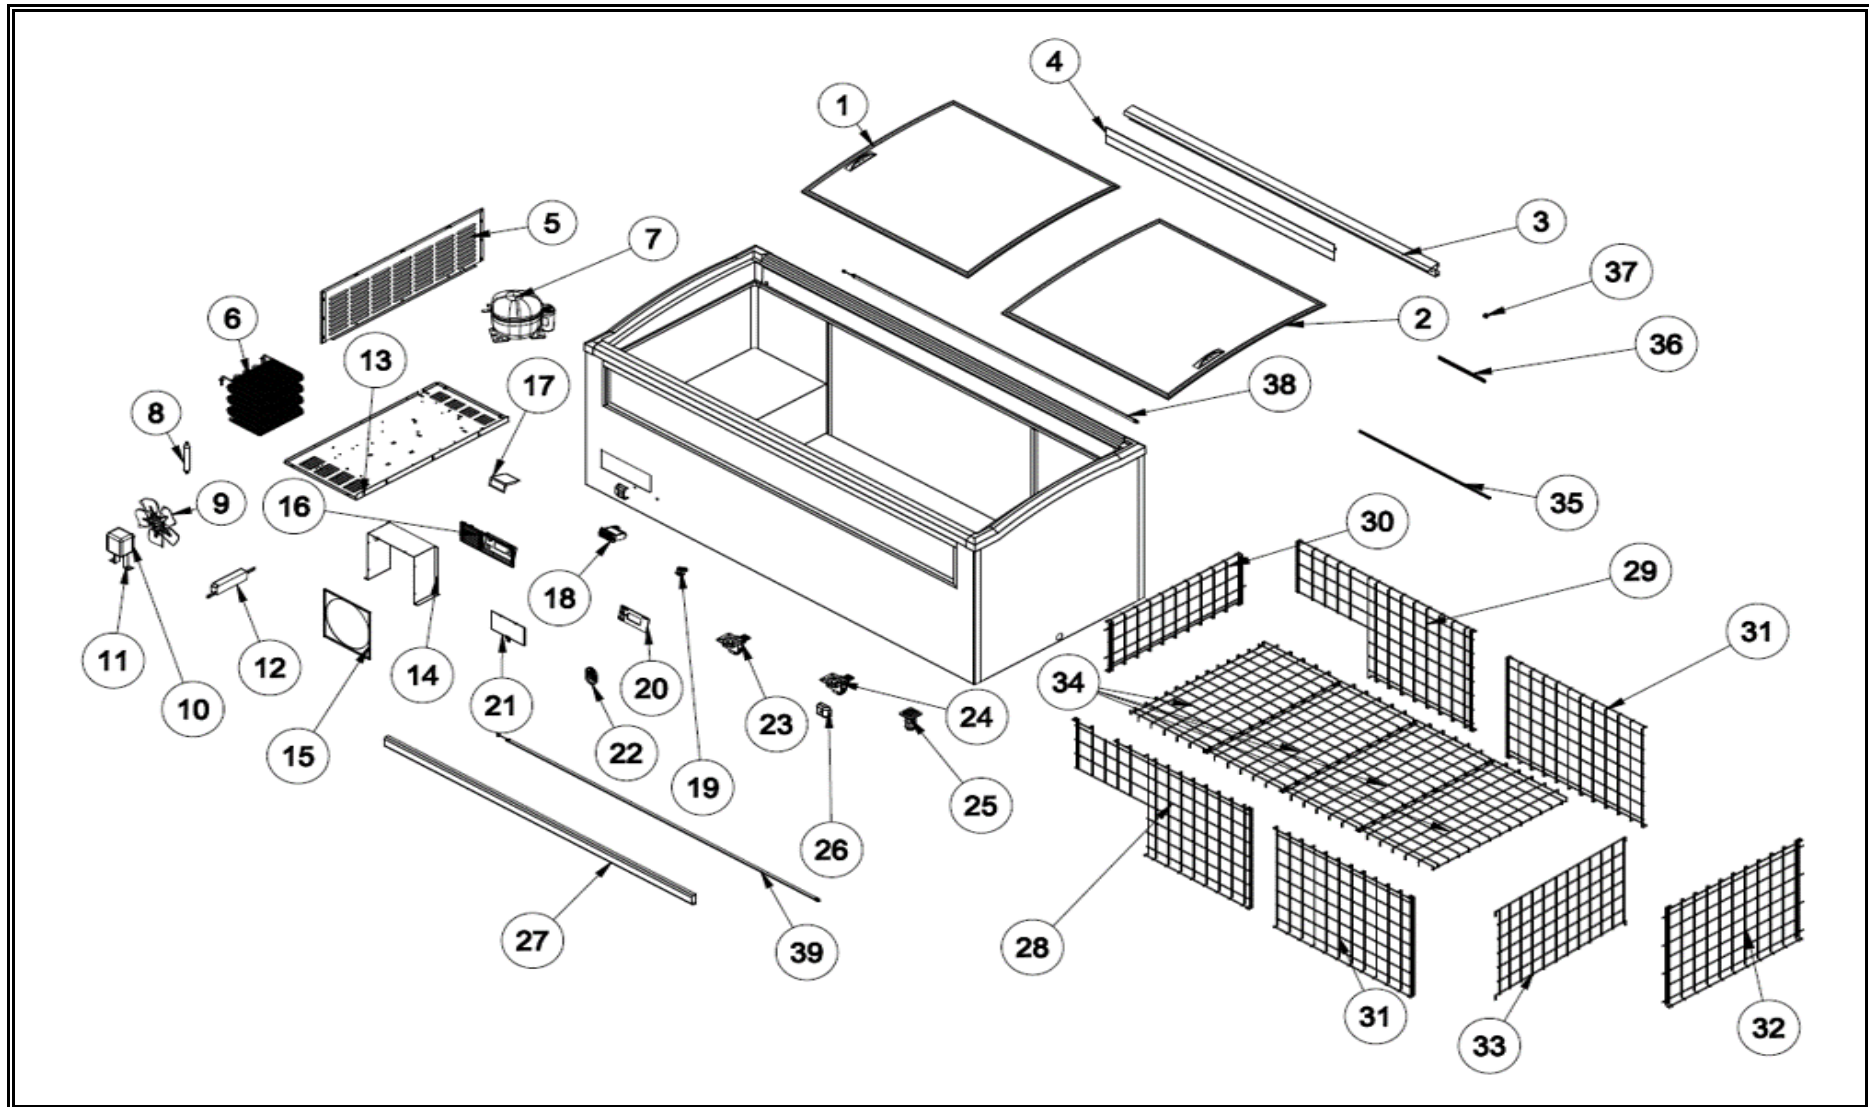

**7072.0065**

Onderdelen informatie  
Erzatzteil information  
Spare part information  
Information de pièces

POS:	Art.No.:	Omschrijving:	Aantal:
1	CS9338.4260	TOP GLASS	
2		BOTTOM GLASS	
3		LED MOUNTING SHEET	
4		PRICE LABEL PROFILE	
5		SIDE SHUTTER	
6	CS9338.4222	CONDENSER	
7	CS9338.4220	COMPRESSOR	
8	CS9338.4208	DRAYER	
9		PROPELLER	
10		FAN MOTOR	
11		FAN FOOT	
12		DRIVER	
13		CHASSIS	
14		HOOD SHEET	
15		FRONT HOOD SHEET	
16		CONTROL PANEL	
17		THERMOSTAT SHEET	
18	CS9338.4200	THERMOSTAT	
19	CS9338.4210	ON-OFF SWITCH	
20		CONTROL PANEL LABEL	
21		CONTROL PANEL COVER	
22		PROBE COVER	
23		WHEEL BRAKE	
24		WHEEL WITHOUT BRAKE	
25	CS9338.4218	ADJUSTABLE FEET	
26	CS9338.4212	BUMPER FINISH	
27		BUMPER	
28		WIRE SHELF FRONT	
29		WIRE SHELF BACK	
30		WIRE SHELF LEFT	
31		WIRE SHELF WALL	
32		WIRE SHELF RIGHT	
34		SHELF	
35		SLIP GASKET	
36		GLASS GASKET	
37		LED HOLDER	
38	CS9338.4242	LED	
39	CS9338.4244	LED	