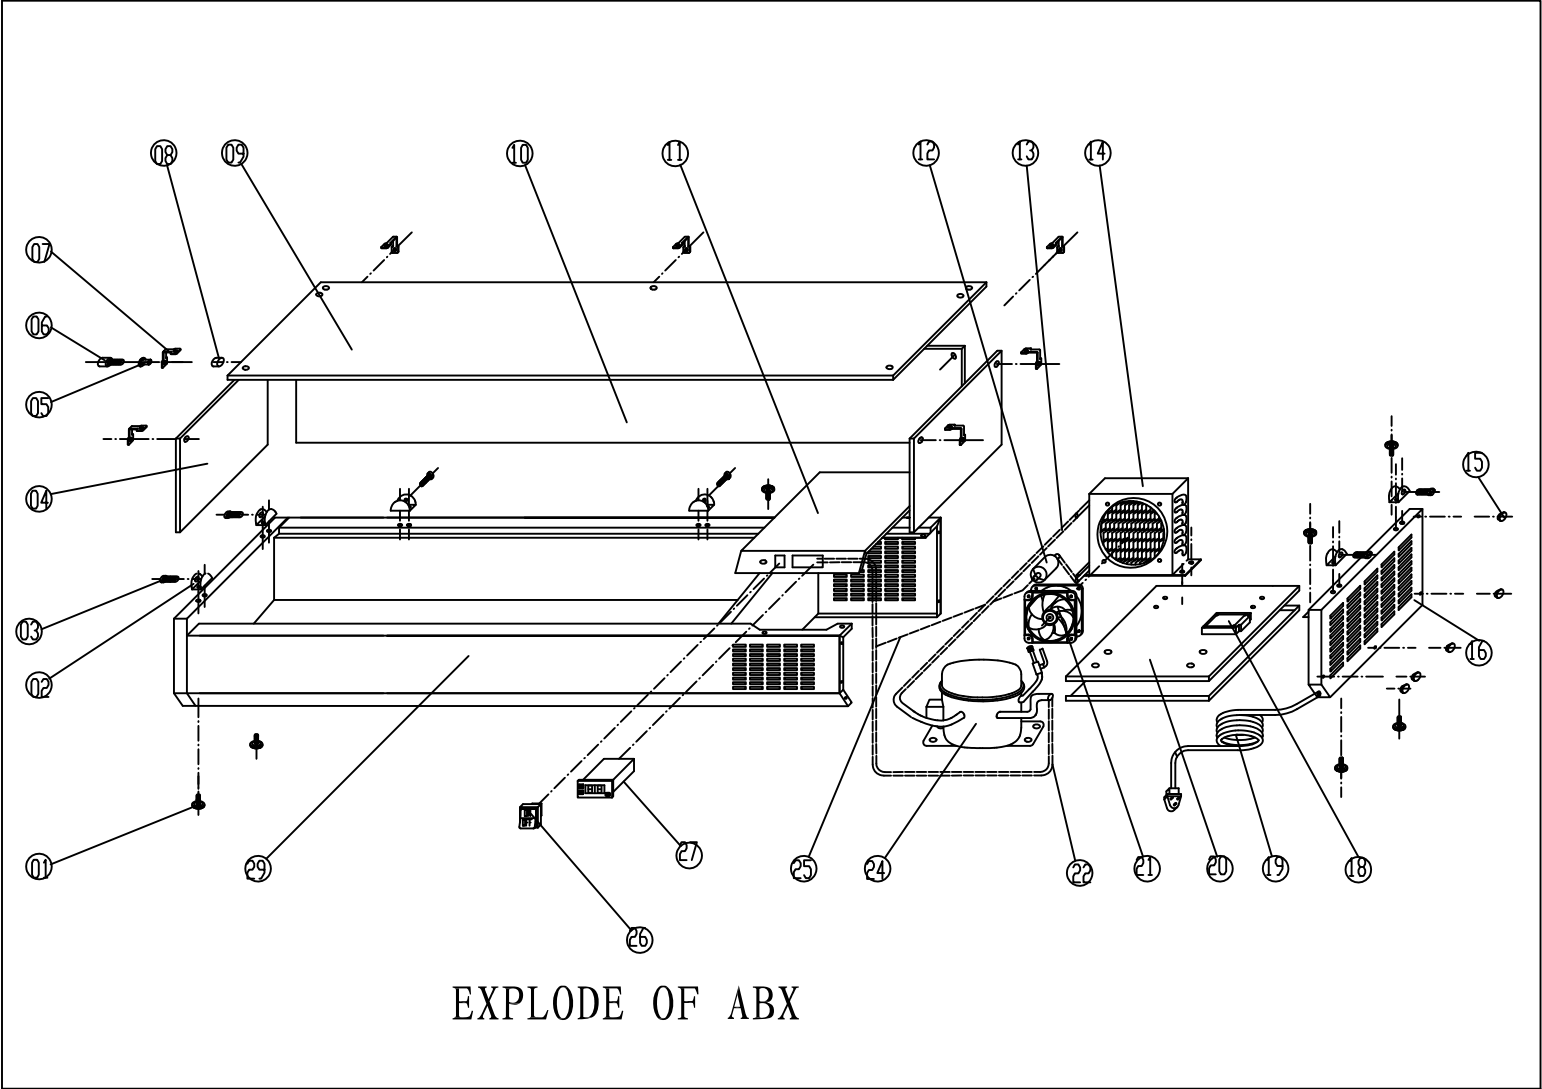

7450.0017

Onderdelen informatie

Erzatsteil information

Spare part information

Information de pièces

Spare Parts list of 7450.0017

ABX1400/380 2017

NO.	CODE	NAME	MODEL	QUANTITY	MATERIAL	REMARK
1	9338.1195	FEET		4PCS	PLASTIC	
2	9338.1618	GLASS CLIP		6PCS	ALLOYED METAL	
3	9338.1618	GLASS CLIP FIXED BOLT		6PCS	STAINLESS	
4		SIDE GLASS		2PCS	SAFTY GLASS	
5	9338.1618	BUSHING		14PCS		
6	9338.1618	GLASS FIXED BOLT	M6	14PCS	STAINLESS	
7	9338.1618	GLASS LINKED CLIP		7PCS	STAINLESS	
8	9338.1618	GLASS CLIP FIXED NUT		14PCS	STAINLESS	
9		TOP GLASS		1PC	SAFTY GLASS	
10		BACK GLASS		1PC	SAFTY GLASS	
11		UNIT ROOM COVER		1PC	STAINLESS	
12		FILTER DRIER	20g	1PC	XH-9	
13		DISCHARGE TUBE	Φ6	1PC	COPPER	
14		CONDENSER	1/5HP	1PC	COPPER/AL	
15		PLASTIC CAP	Φ13	9PCS	PLASTIC	
16		SIDE COVER		1PC	STAINLESS	
18		JUNCTION BOX		1		
19		PLUG	LT312/1.0MM 2x3G	1PC		
20		UNIT BOARD		1	ZINCFY STEEL	
21	9999.0136	CONDENSER FAN	SA1238A2	1PC		
22		SUCTION TUBE		1PC	COPPER	
24	9338.0635	COMPRESSOR		1PC		
25		CAPILLARY	Φ2.3x0.8x2000	1PC	COPPER	
26	9108.0244	MAIN SWITCH	DRH-2415-3	1PC		
27	9114.0035	THERMOSTAT	XR02CX	1PC		
29		BODY		1PC		