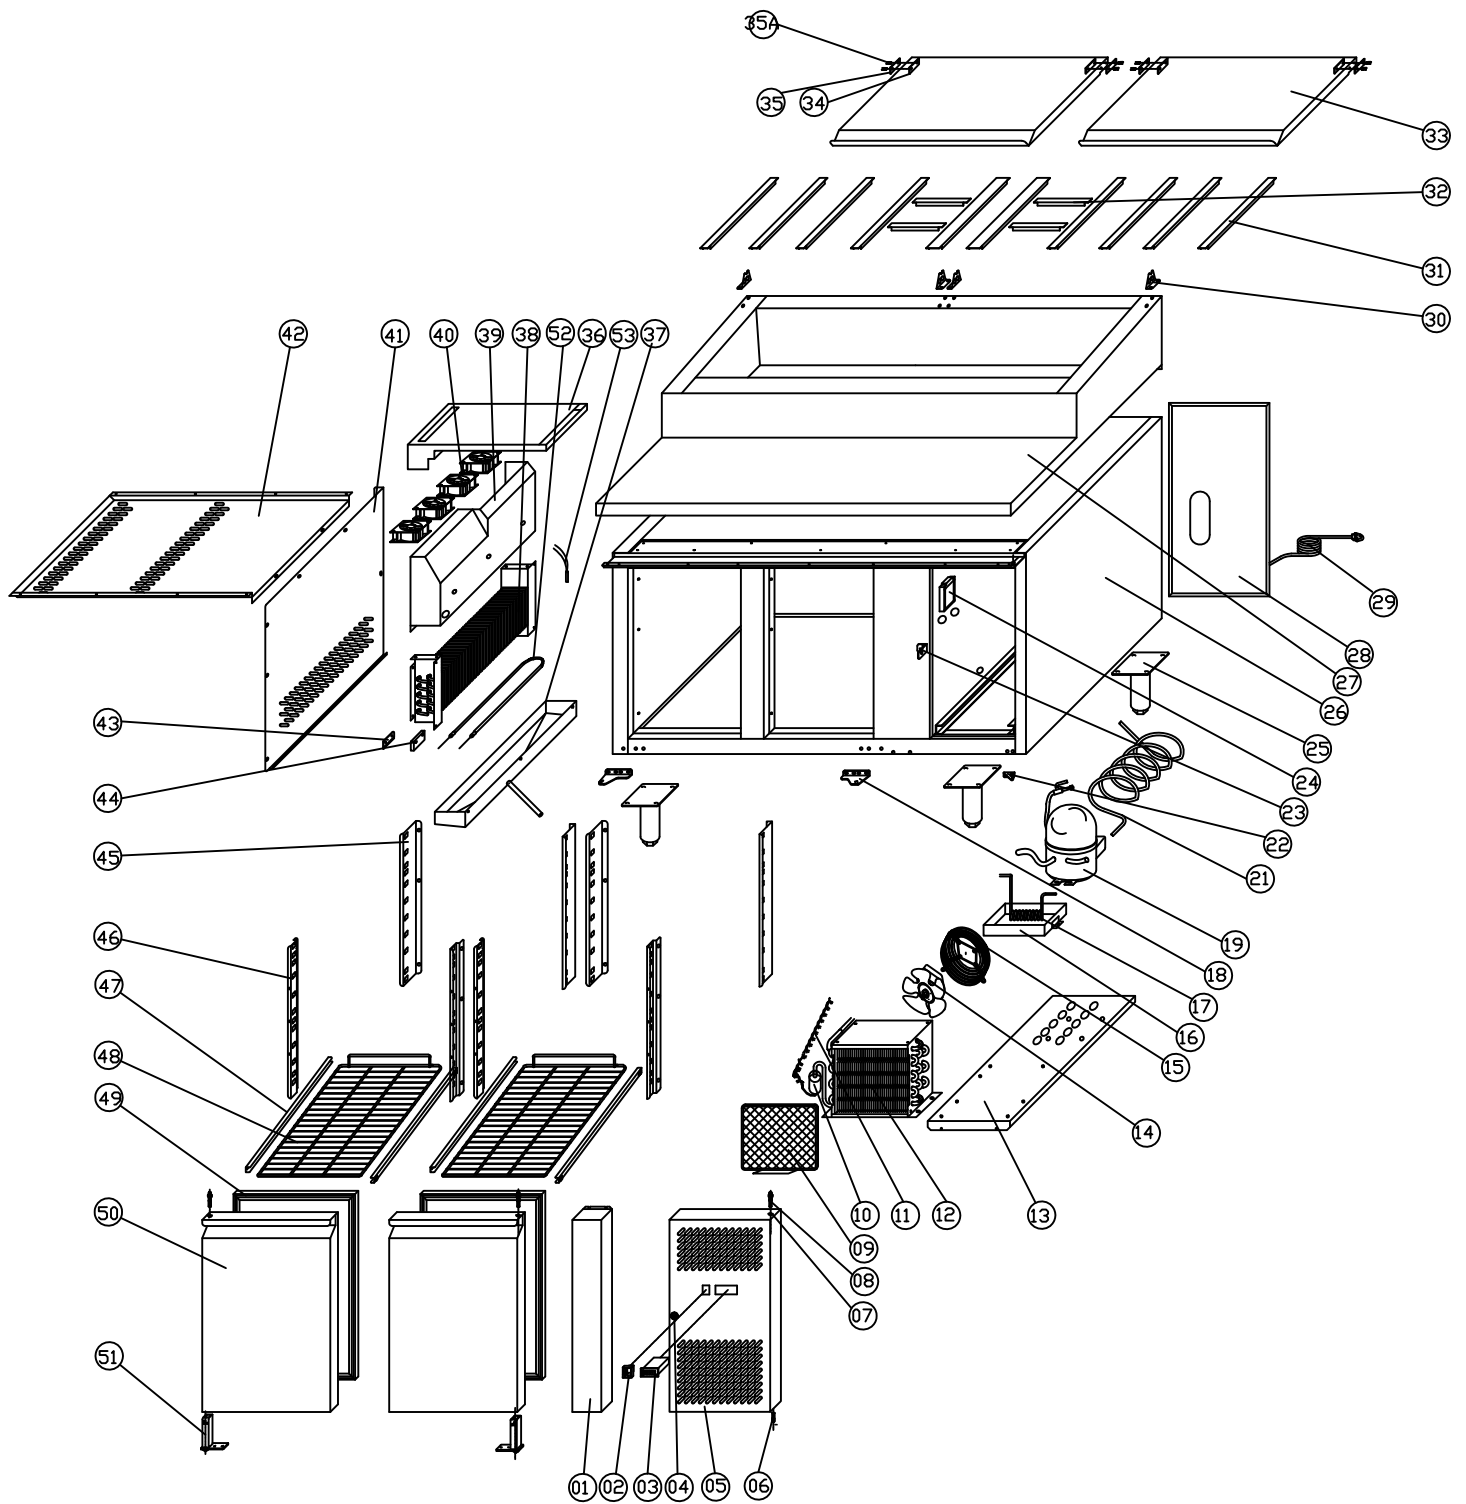

7450.0102

Onderdelen informatie

Erzatsteil information

Spare part information

Information de pièces

EXPLODE OF SH2000/700 WITH H.E.

SPARE PARTS LIST OF 7450.0102

NO.	CODE	NAME	MODEL	QUY.	MATERIAL	REMARK
01		FIXED FRONT PANEL		1PC	STAINLESS	
02		MAIN SWITCH	DRH-2415-3	1PC		
03		THERMOSTAT	XR20C	1PC		
04		LOCK		1PC		
05		FRONT PANEL		1PC	STAINLESS	
06		HINGE AXIS		4PCS	STAINLESS	
07		BUSHING	Φ7	4PCS	PLASTIC	
08		NUT	M5	4PCS	STAINLESS	
09		FILTER		1PC		
10		FILTER DRIER	25g	1PC	XH-9	
11		CAPILLARY	Φ1.15×3000	1PC	COPPER	
12		CONDENSER	1/4HP	1PC		
13		UNIT BOARD		1PC	ZINC	
14		CODENSER FAN	BD01-01/Φ200	1PC		
15		BASKET GUARD GRILLS	Φ246	1PC	COATER STEEL	
16		WATER BOX		1PC	STAINLESS	
17		EVAPORATE PIPE	Φ6×0.75	1PC	COPPER	
18		DOWN HINGE RIGHT/LEFT		1PAIR	STAINLESS	
19		COMPRESSOR	GVY75AA	1PC		
21		SUCTION PIPE	Φ8×0.6	1PC	COPPER	
22		FRONT PANEL HINGE		1PC	STAINLESS	
23		LOCK HOOK		1 PCS	ZINC	
24		JUNCTION BOX		1PC		
25		FEET	H=150	4PCS	STAINLESS	
26		BODY		1PC		
27		TOP		1PC	FOAMED STAINLESS	
28		UNIT ROOM COVER		1PC	ZINC	
29		PLUG	LT312/1.5MM ² ×3G	1PC		
30		COVER HINGE RIGHT		2Pairs	STAINLESS	
31		LONG SUPPORT		6PCS	STAINLESS	
32		SHORT SUPPORT		4PCS	STAINLESS	
33		COVER		2PCS	STAINLESS	
34		STRENGTHENING BOARD		8PCS	STAINLESS	
35		COVER HINGE AXIS	Φ6×14/M5	8PCS	STAINLESS	
36		AIRFLOW CONDUCT-2		1PC	STAINLESS	
37		EVAPORATOR WATER PAN		1PC	STAINLESS	
38		EVAPORATOR		1PC		
39		FAN SUPPORT		1PC	STAINLESS	
40		CIRCLE FAN	9238	4PCS		
41		EVAPORATOR COVER		1PC	STAINLESS	
42		AIR FLOW CONDUCT BOARD		1PC	STAINLESS	
43		SENSOR FIXED CLIP		1PC	STAINLESS	
44		PROBE PADDING		1PC	STAINLESS	
45		BACK SUPPORT LEFT/RIGHT		2Pairs	STAINLESS	
46		FRONT SUPPORT LEFT/RIGHT		2Pairs	STAINLESS	
47		GUIDE LEFT/RIGHT		2Pairs	STAINLESS	
48		SHELF		2PCS		
49		GASKET		3PCS	PLASTIC	
50		DOOR LEFT/RIGHT		2PCS		
51		DOOR SPRING		3PCS		
52		DEFROST HEATING ELEMENT		1PC		
53		PROTECTOR FOR HEATING ELEMENT	10A/65°C	1PC		