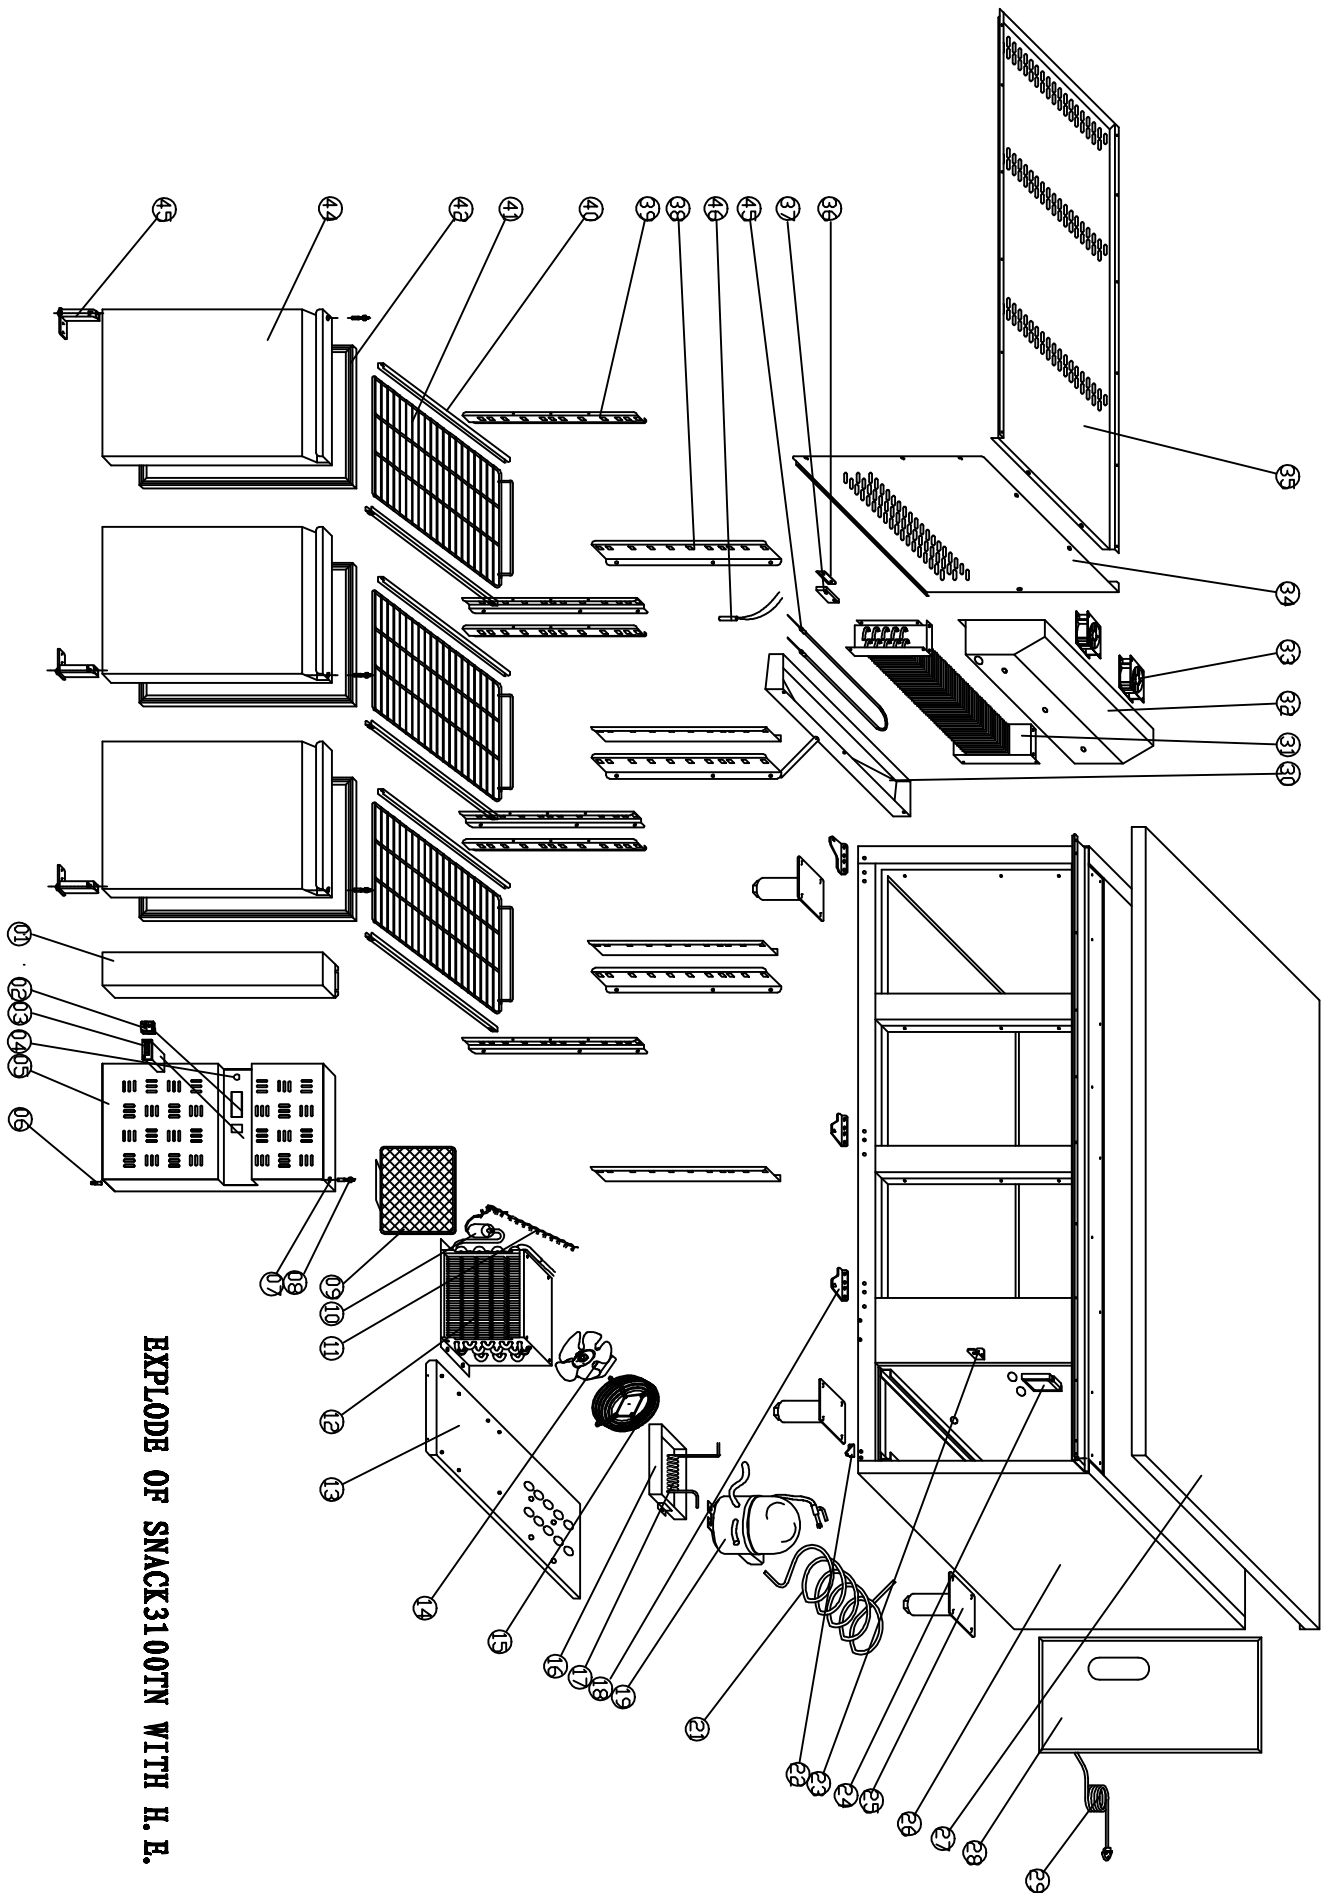

**7450.0116**

Onderdelen informatie

Erzatzteil information

Spare part information

Information de pièces

**EXPLODE OF SNACK3100TN WITH H. E.**

## SPARE PARTS LIST OF 7450.0116

NO.	CODE	NAME	MODEL	QUY.	MATERIAL	REMARK
01		FIXED FRONT PANEL		1PC	STAINLESS	
02		MAIN SWITCH				
03		THERMOSTAT	XR20C	1PC		
04		LOCK		1PC		
05		FRONT PANEL		1PC	STAINLESS	
06		HINGE AXIS		5PCS	STAINLESS	
07		BUSHING		5PCS	STAINLESS	
08		NUT		5PCS	STAINLESS	
09		FILTER		1PC		
10		FILTER DRIER	20g	1PC	XH-9	
11		CAPPILARY	Φ1.15x3000	1PC	COPPER	
12		CONDENSER	1/4HP	1PC		
13		UNIT BOARD		1PC	ZINC	
14		CODENSER FAN	BD01-01/Φ200	1PC		
15		BASKETC GUARD GRILLS		1PC	COATED STEEL	
16		WATER BOX		1PC	STAINLESS	
17		EVAPORATE PIPE	Φ6	1PC	COPPER	
18		DOOR HINGE/LEFT/RIGHT		2PCS	STAINLESS	2PCS RIGHT 1PC LEFT
19		COMPRESSOR	OF1350A	1PC		
21		SUCTION PIPI	Φ8	1PC	COPPER	
22		FRONT PANEL HINGE		1PC	STAINLESS	
23		LOCK HOOK		1 PCS	STAINLESS	
24		JUNCTION BOX		1PC		
25		FEET	H=150	4PCS	STAINLESS	
26		BODY		1PC		
27		TOP	FOAMED STAINLESS	1PC		
28		UNIT ROOM COVER		1PC	ZINC	
29		PLUG		1PC		
30		EVAPORATOR WATER PAN		1PC	STAINLESS	
31		EVAPORATOR		1PC		
32		FAN SUPPORT		1PC		
33		CIRCUIT FAN	9225	2PCS		
34		EVAPORATOR COVER		1PC	STAINLESS	
35		AIR FLOW CONDUCT BOARD		1PC	STAINLESS	
36		SENSOR FIXED CLIP		1PC	STAINLESS	
37		PROBE PADDING		1PC		
38		BACK SUPPORT		6PAIRS	STAINLESS	LEFT/RIGHT
39		FRONT SUPPORT		36PAIRS		LEFT/RIGHT
40		GUIDE		3PAIRS		LEFT/RIGHT
41		SHELF		3PCS		
42		GASKET		3PCS	PLASTIC	
43		DOOR/LEFT/RIGHT		3PCS		2PCS RIGHT 1PC LEFT
44		DOOR SPRING HINGE		3PCS		
45		DEFROST HEATING ELEMENT		1PC		
46		PROTECTOR FOR HEATING ELEMENT	10A/65°C	1PC		