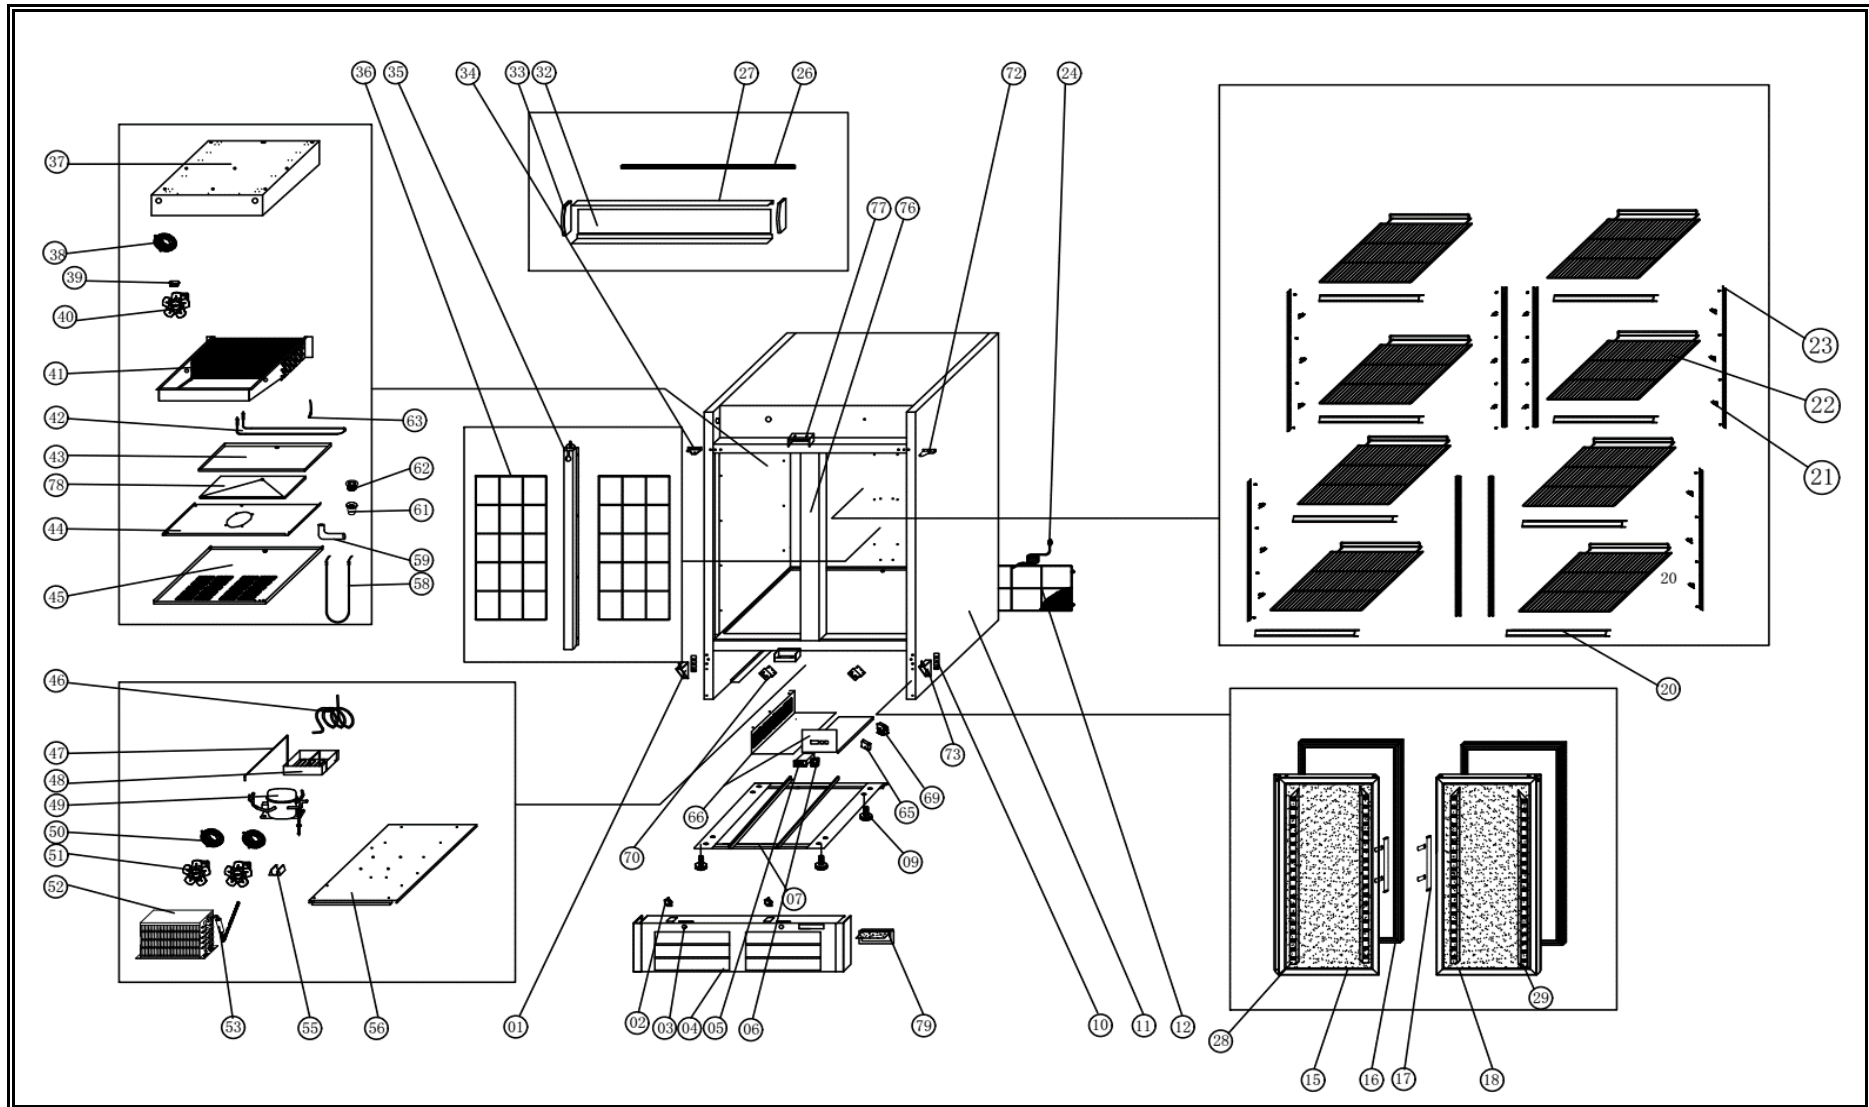

7450.0157

R290

Onderdelen informatie
Erzatzteil information
Spare part information
Information de pièces

POS:	Art.No.:	Omschrijving:	Aantal:
1	CS9338.1554	DOOR DOWN HINGE LEFT	1PC
2	CS9338.0170	DOOR SWITCH	2PCS
3	CS9338.0302	LOCK	2PCS
4		FRONT PANEL	1PC
5	CS9390.1905	THERMOSTAT	1PC
6	CS9108.0244	MAIN SWITCH	1PC
7		SUPPORT OF UNIT BOARD	1PC
9	CS9338.1195	FEET	4PCS
10		WASHER OF DOWN HINGE	4PCS
11		BODY	1PC
12		UNIT ROOM COVER	1PC
15		LEFT DOOR	1PC
16	CS9338.1505	GASKET	2PCS
17		HANDLE	2PCS
18		RIGHT DOOR	1PC
20		SHELF ADORNING	10PCS
21	CS9338.0950	K SHAPE CLIP	40PCS
22	CS7451.0250	SHELF	10PCS
23		SHELF SUPPORT	8PCS
24	CS9338.2208	PLUG	1PC
26	CS9338.2164	LED LAMP	1PC
27		TOP LAMP SUPPORT	2PCS
28	CS9338.2166	LED STRIP	2PCS
29	CS9338.2168	LED STRIP	2PCS
32		LAMP COVER	1PC
33		TOP LAMP SIDE SUPPORT LEFT	2PCS
34	CS9338.1547	DOOR UP HINGE LEFT	1PC
35		SUCTION PIPE COVER	1PC
36		BACK GRILL	2PCS
37		FIXED BOARD OF EVAPORATOR	1PC
38		BASKET GUARD GRILL	1PC
39		SENSOR FIXED BOX	1PC
40	CS9338.2596	CIRCLE FAN	1PC
41	CS9338.2008	EVAPORATOR	1PC
42	CS9338.2600	DEFROST HEATING ELEMENT	1PC
43		EVAPORATOR WATER PAN	1PC
44		CIRCLE FAN SUPPORT	1PC
45		CIRCLE FAN COVER	1PC
46		SUCTION PIPE	1PC
47		EVAPORATE PIPE	1PC
48		WATER BOX	1PC
49	CS9338.2006	COMPRESSOR	1PC
50		BASKETC GUARD GRILLS	2PCS

POS:	Art.No.:	Omschrijving:	Aantal:
51	CS9390.0130	CONDENSER FAN	2PCS
52	CS9338.2598	CONDENSER	1PC
53		FILTER DRIER	1PC
55		DRIER SUPPORT	1PC
56		UNIT BOARD	1PC
58	CS9338.2158	WATER PIPE HEATER	1PC
59	CS9338.2268	WATER PIPE	1PC
61	CS9338.2100	OUT SIDE THREADED WATER PIPE	1PC
62	CS9338.2100	INSIDE THREADED WATER PIPE	1PC
63		PROTECTOR FOR HEATING ELEMENT	1PC
65	CS9338.1812	TRANSFORMER FOR LED LAMP	1PC
66		ELECTRONIC DEVICES PROTECTIVE CASE	1SET
69		CONTACTOR	1PC
70		FRONT PANEL SUPPORT	1PAIR
72	CS9338.1506	DOOR UP HINGE RIGHT	1PC
73	CS9338.1556	DOOR DOWN HINGE RIGHT	1PC
76		MIDDLE BRIDGE	1PC
77		Middle Girder Fixer	2PCS
78		Keep Warm Board	1PC
79		THERMOSTAT COVER	1PC