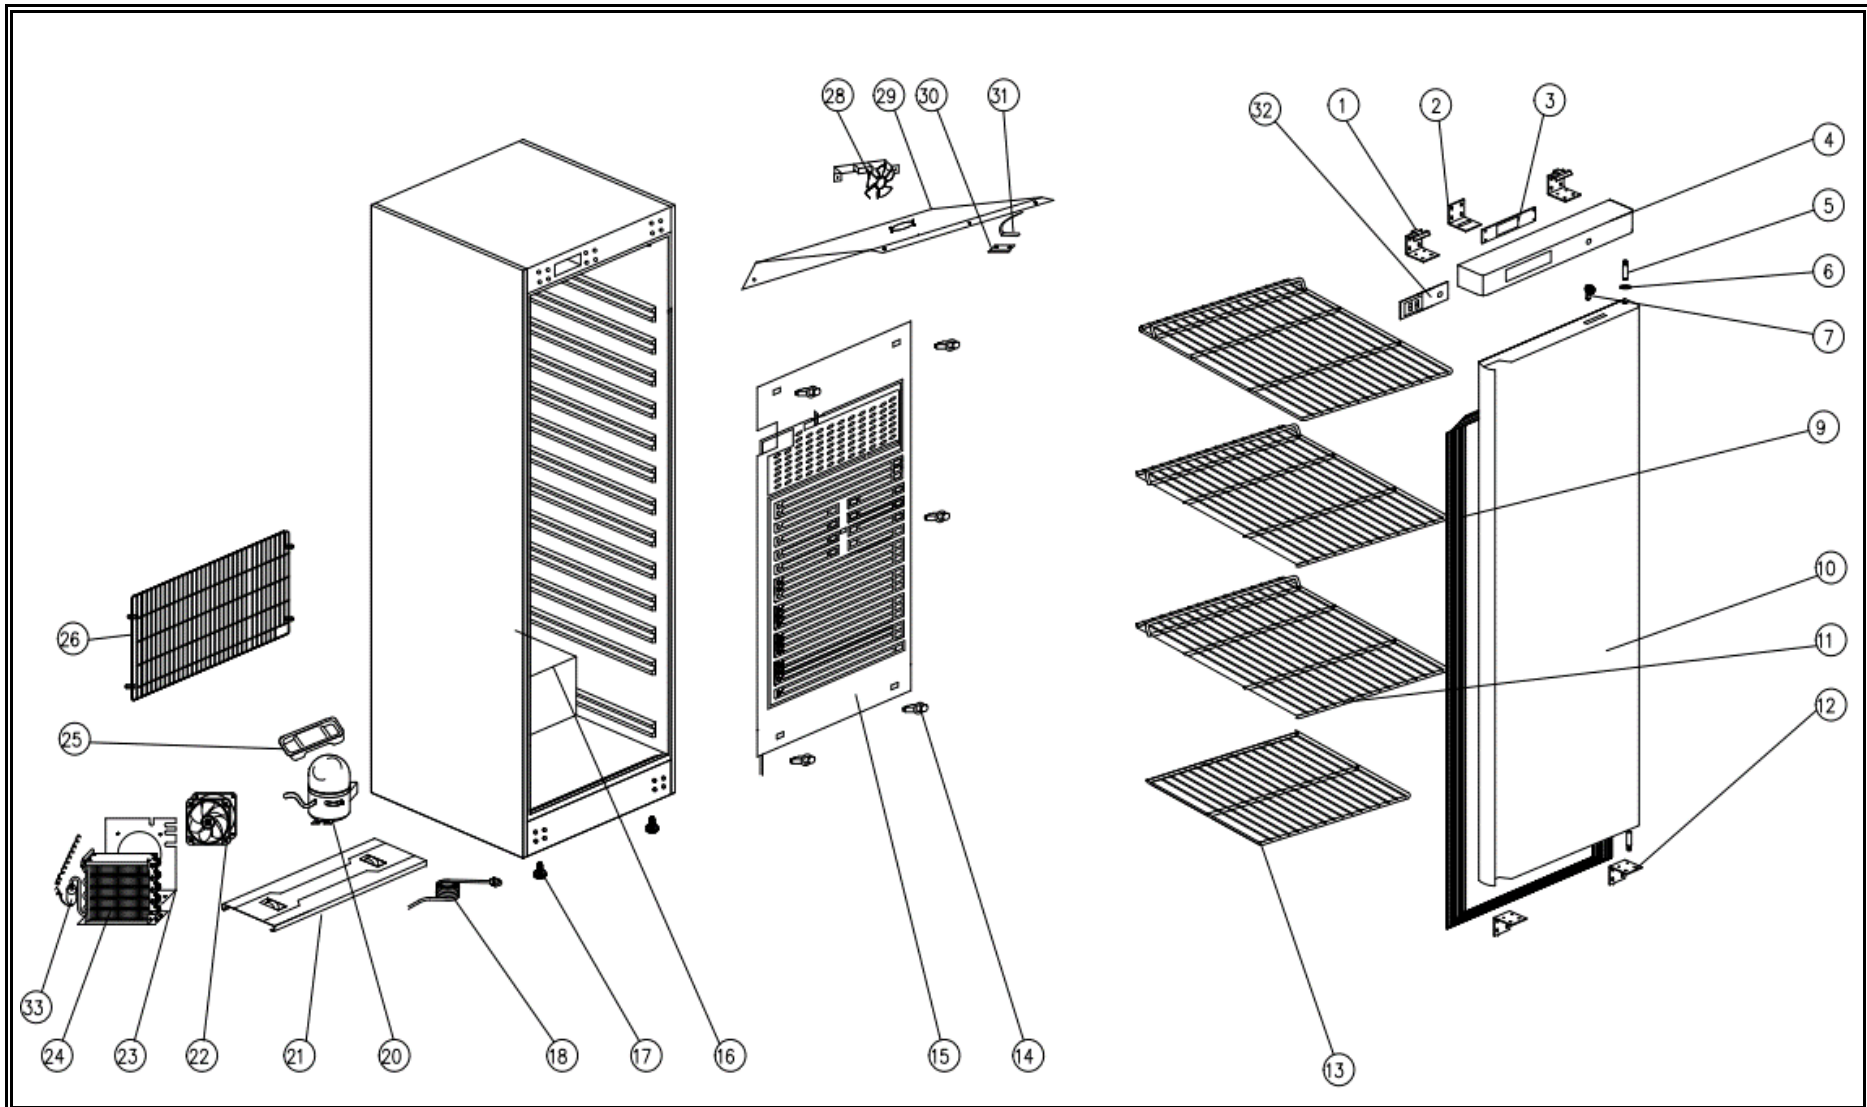

**7450.0560 V2**

**R600**

Onderdelen informatie

Erzatzteil information

Spare part information

Information de pièces

POS:	Art.No.:	Omschrijving:	Aantal:
1	CS9338.0675	UP HINGE	2PCS
2		HOOK OF LOCK	1PC
3		THERMOSTAT SUPPORT	1PC
4		FRONT PANEL	1PC
5	CS9338.0670	HINGE AXIS	2PCS
6	CS9338.0295	BUSHING	1PC
7	CS9338.0302	LOCK	1PC
9	CS9338.0265	GASKET	1PC
10		DOOR	1PC
11	CS4627.035	SHELF	3PCS
12	CS9338.0665	DOWN HINGE	2PCS
13	CS4627.037	BOTTOM SHELF	1PC
14		EVAPORATOR FIXER	5PCS
15	CS9338.0570	EVAPORATOR	1PC
16		BODY	1PC
17	CS9338.1195	FEET	2PCS
18	CS9338.2208	PLUG	1PC
20	CS9338.1662	COMPRESSOR	1PC
21		UNITE BOARD	1PC
22	CS9999.0136	CONDENSER FAN	1PC
23		CONDENSER FAN SUPPORT	1PC
24		CONDENSER	1PC
25	CS9338.2214	WATER BOX	1PC
26	CS9338.2042	UNITE ROOM GRILLS	1PC
28	CS9338.1640	CIRCUIT FAN	1PC
29		CIRCUIT FAN SUPPORT	1PC
30	CS9993.2448	SENSOR FIXED CLIP	1PC
31	CS9181.2050	SENSOR	1PC
31	CS9181.2050	SENSOR	1PC
32	CS	THERMOSTAT	1PC
33		FILTER DRIER	1PC