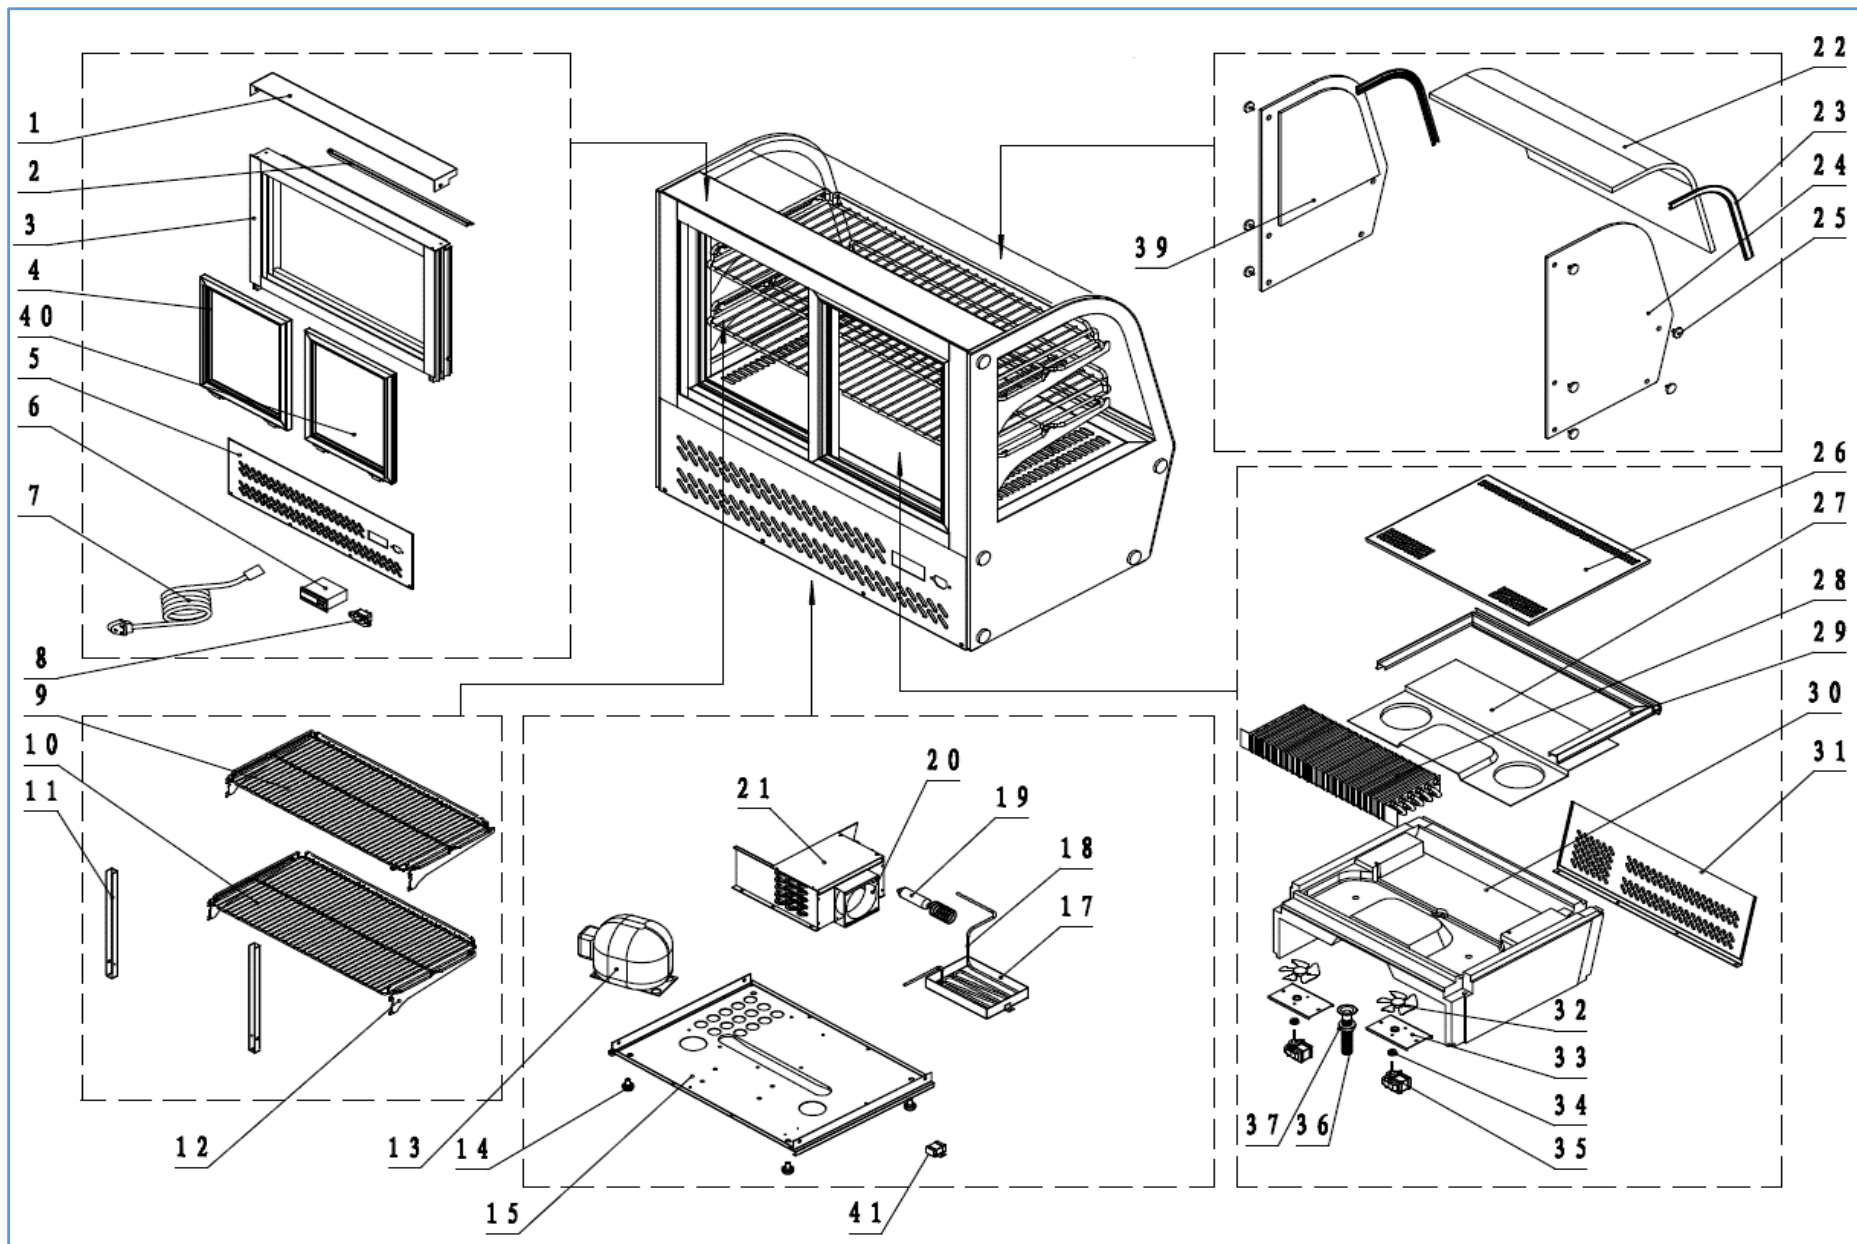

7450.0610

Onderdelen informatie

Erzatzteil information

Spare part information

Information de pièces

Onderdelenlijst 7450.0610

POS:	Art.No.:	Omschrijving:	Aantal:
1		COVER BOARD	
2		LED LAMP	
3		DOOR FRAME	
4	9338.1585	GLASS DOOR	
5		FRONT PANDEL	
6	9114.0035	THERMOSTAT	
7		PLUG	
8		CONNECTOR PLUGS	
9		UPPER SHELF	
10		LOWER SHELF	
11		SUPPORT	
12		SHELF SUPPORT	
13	9338.0080	COMPRESSOR	
14	9338.1195	FEED	
15		UNIT BOARD	
17		WATER BOX	
18		DISCHARGE PIPE	
19		FILTER	
20	9338.0130	FAN	
21		CONDENSER	
22		CURVED GLASS	
23		SEALING PART	
24		SIDE GLASS	
25		HEX DOMED CAP NUT	
26		AIR FLOW CONDUCT BOARD	
27		AIR FLOW BOARD	
28		EVAPORATOR	
29		BODY FRAME	
30		BODY	
31		BACK FLOW PANNEL	
32	9338.1045	FAN BLADES	
33	9338.1045	FAN SUPPORT	
34	9338.1045	RUBBER APRONS	
35	9338.1045	FAN	
36	9338.0040	DRAIN PIPE	
37		DRAIN PIPE NUT	
39		SIDE GLASS	
40	9338.1585	GLASS DOOR	
41		TRANSFORMER	