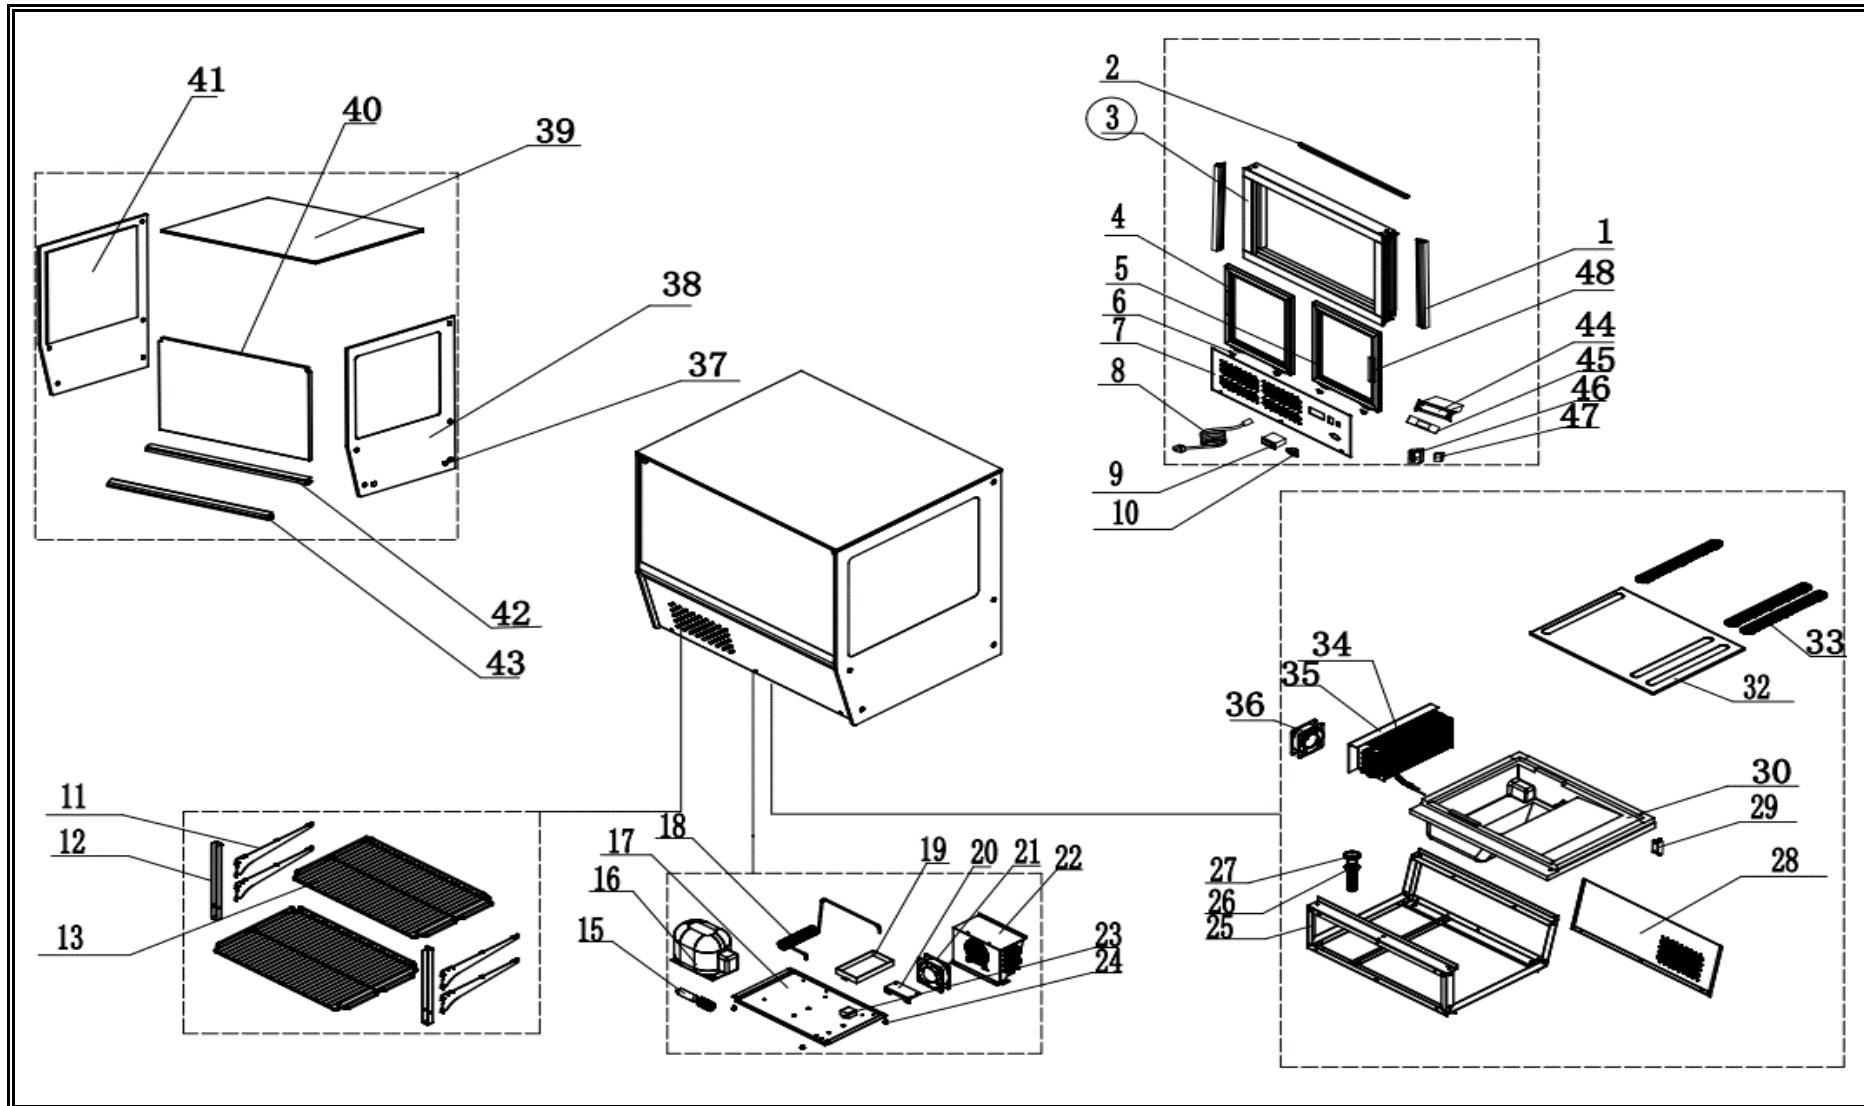

7450.0675

R600a

Onderdelen informatie
Erzatzteil information
Spare part information
Information de pièces

POS:	Art.No.:	Omschrijving:	Aantal:
1		Gasket	2PCS
2		Led Lamp	1PC
3		Door Frame	1PC
4		Back Glass Door	1PC
5		Front Glass Door	1PC
6		Door Pulley	4PCS
7		Front Pandel	1PC
8		Plug	1PC
9	CS9338.3545	Thermostat	1PC
10		Connector Plugs	1PC
11		Shelf Support Right	2PCS
11a		Shelf Support Left	2PCS
12		Support Left	1PC
12a		Support Right	1PC
13		Lower Shelf	2PC
15		Filter	1PC
16	CS9390.2771	Compressor	1PC
17		Unit Board	1PC
18		Discharge Pipe	1PC
19	CS9338.2176	Water Box	1PC
20		Fan Support	1PC
21	CS9999.0136	Condenser Fan	1PC
22		Condenser	1PC
23		Transformer	1PC
24		Feet	4PCS
25		Frame Work	1PC
26		Drain Pipe	1PC
27		Drain Pipe Nut	1PC
28		Back Board	1PC
29		Sensor Fixed Box	1PC
30		Heat Insulation Box	1PC
32		Inner Bottom Plate	1PC
33		Circulation Tuyere	3PCS
34		Evaporator	1PC
35		Fan Board	1PC
36	CS9999.0136	Circle Fan	1PC
37		Hex Domed Cap Nut	10pcs
37a		Hex Domed Cap Nut	10pcs
37b		Hex Domed Cap Nut	10pcs
37c		Hex Domed Cap Nut	10pcs
38		Side Glass Left	1PC
39		Top Glass	1PC
40		Front Glass	1PC

POS:	Art.No.:	Omschrijving:	Aantal:
41		Side Glass right	1PC
42		CURVER GLASS HOLDER	1PC
43		BODY PROTECTOR FRAME	1PC
44		Thermostat Box	1PC
45		Thermostat Box Support	1PC
46	CS9108.0244	Main Switch	1PC
47	CS9993.4036	Lamp Switch	1PC
48		Handle	2PCS