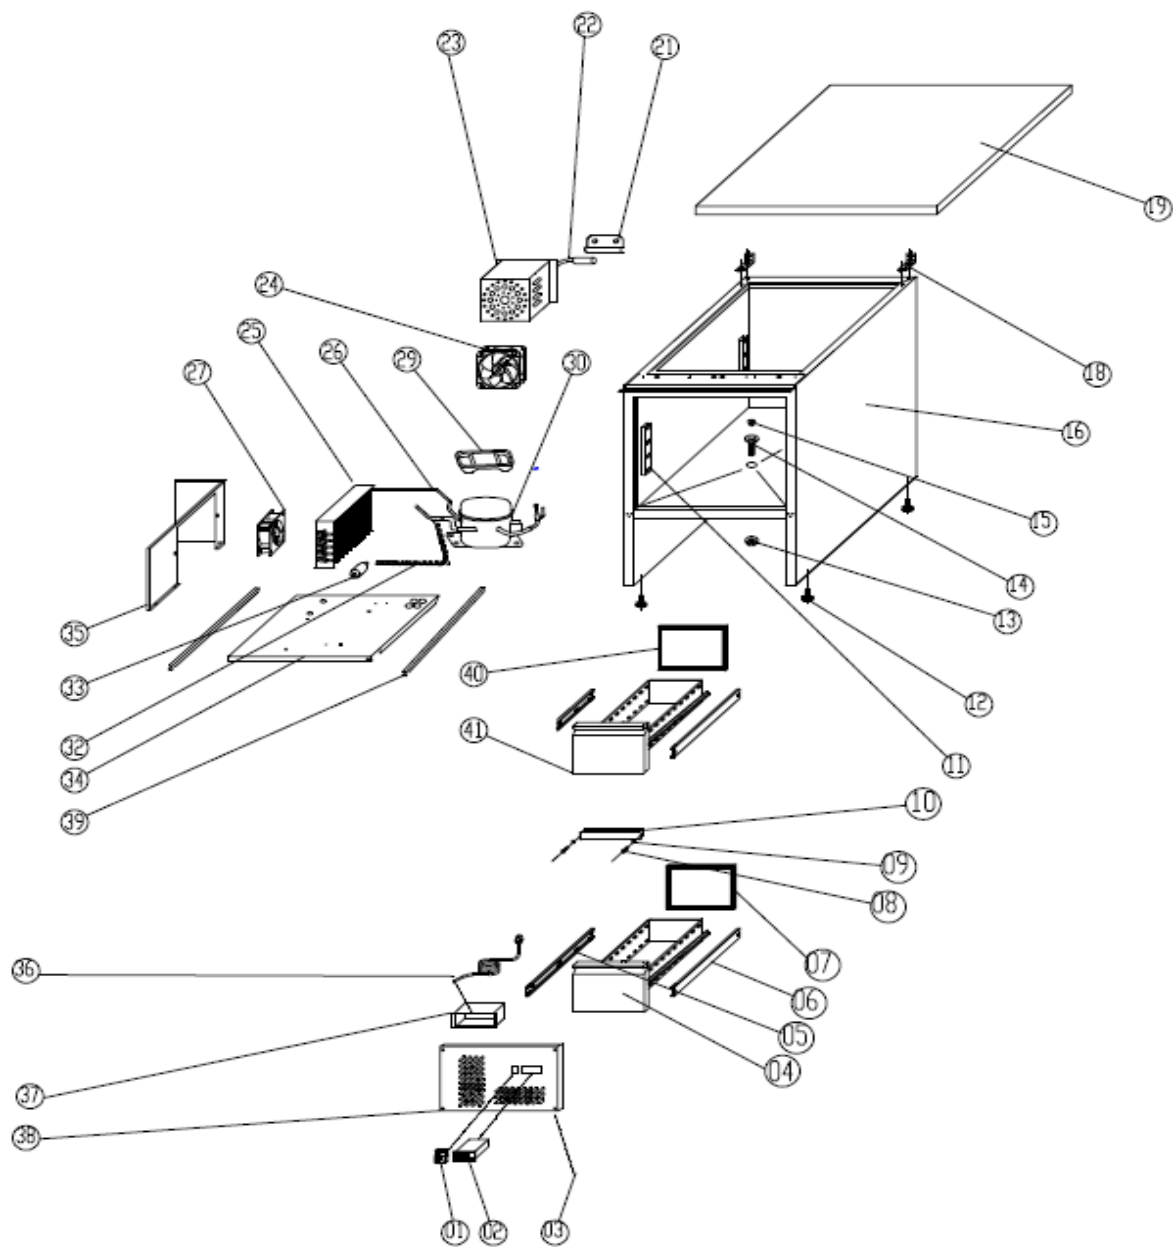

7450.0735

Onderdelen informatie

Erzatzteil information

Spare part information

Information de pièces

Onderdelenlijst 7450.0735

POS:	Art.No.:	Omschrijving:	Aantal:
1	9108.0244	MAIN SWITCH	1PC
2	9114.0035	THERMOSTAT	1PC
3		PLASTIC CAP	6PCS
4		DOWN DRAWER	1PC
5	9338.1026	GUID (LEFT)	3PCS
6	9338.1025	GUID(RIGHT)	3PCS
7		DOWN GASKET	1PC
8		SCREW	2PCS
9		WASHER	2PCS
10	9338.0380	BRIDGE	1PC
11	9338.0895	SIDE SUPPORT/RIGHT/LEFT	4PCS
12	9338.1195	FEET	4PCS
13		DRAIN PIPE NUT	1PC
14	9338.0040	DRAIN PIPE	1PC
15		DRAIN PIPE COVER	1PC
16		BODY	1PC
18		TOP HINGE	2PCS
19		TOP	1PC
21		SENSOR FIXED CLIP	1PC
22	9338.0075	SENSOR	1PC
23		CIRCLE FAN SUPPORT	1PC
24	9338.0130	CIRCLE FAN	1PC
25		CONDENSER	1PC
26		DISCHARGE TUBE	1PC
27	9999.0136	CONDENSER FAN	1PC
29		WATER PAN	1PC
30	9338.0635	COMPRESSOR	1PC
32		CAPILLARY	1PC
33		FILTER DRIER	1PC
34		UNIT BOARD	1PC
35		CONDENSER COVER BOARD	1PC
36		PLUG	1PC
37		THERMOSTAT BOX	1PC
38		FRONT PANEL	1PC
39		UNIT BOARD GUIDE	1PAIR
40		UP GASKET	1PC
41		UP DRAWER	1PC