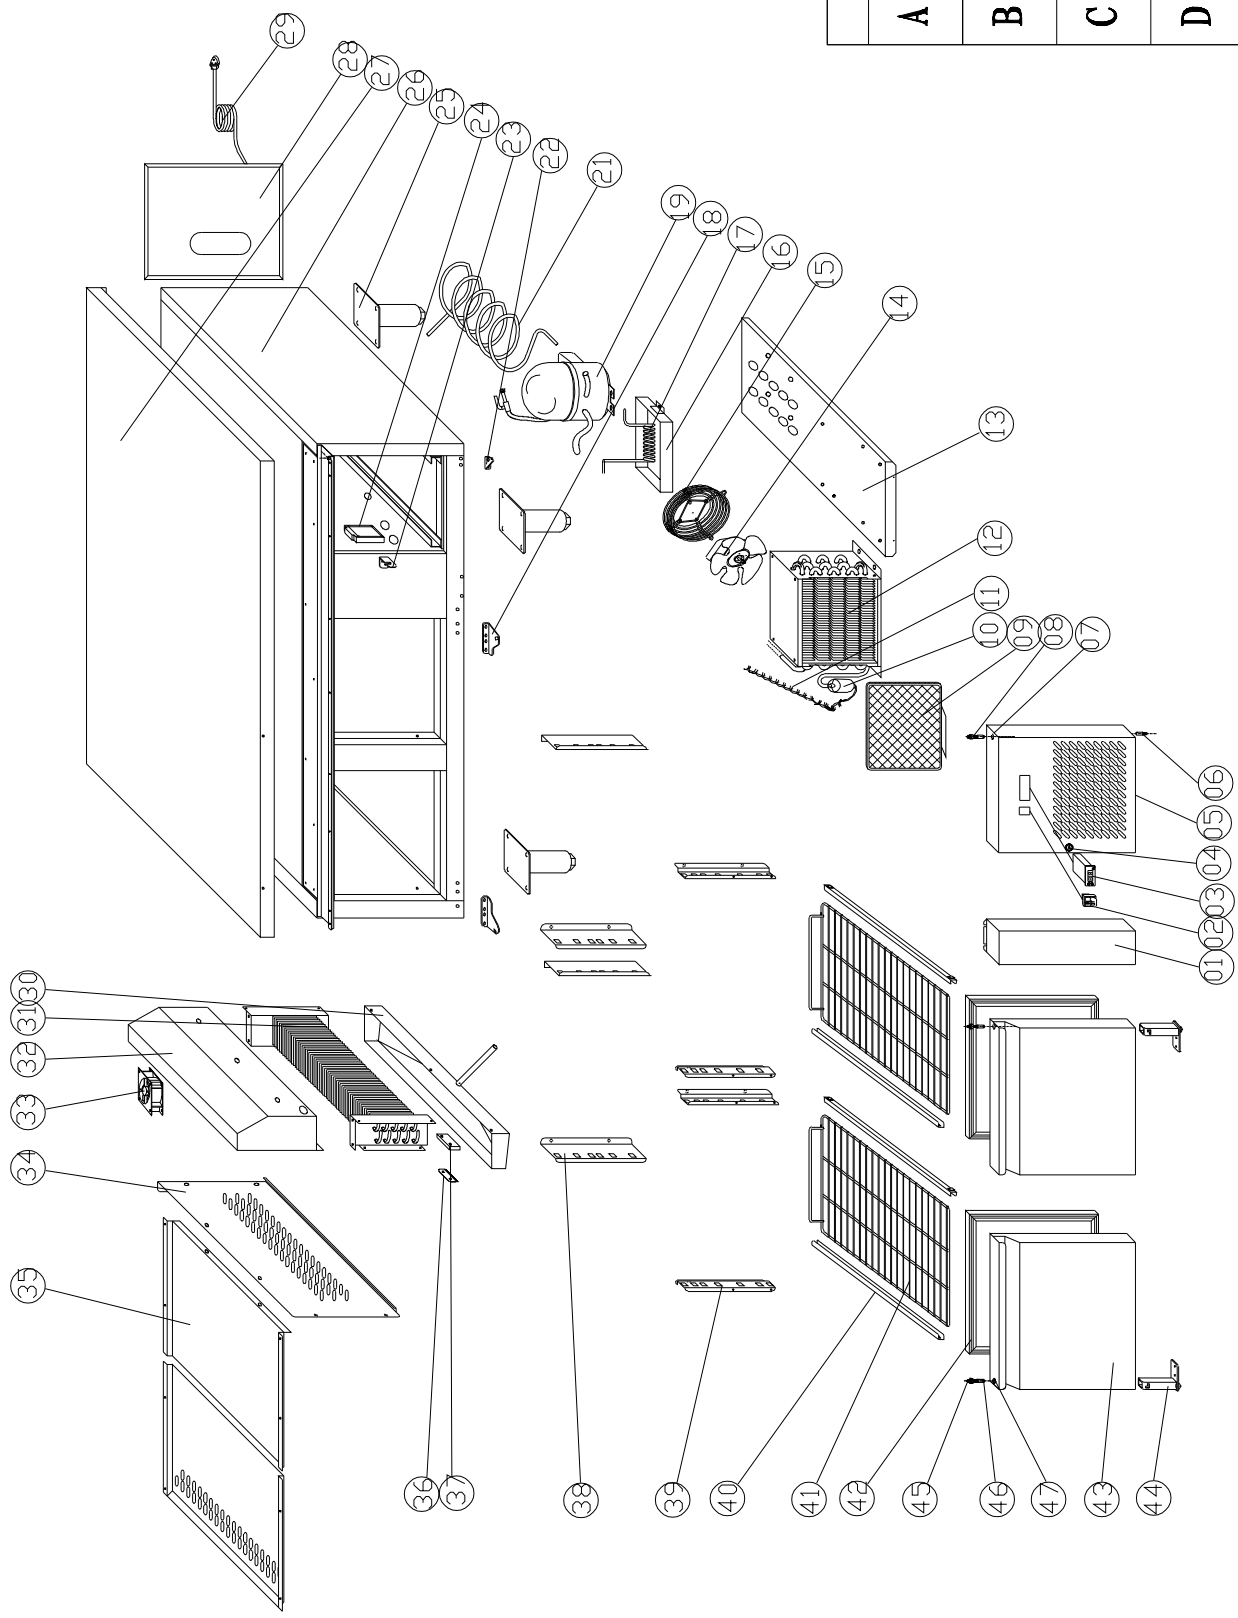

7450.0755

Onderdelen informatie

Erzatsteil information

Spare part information

Information de pièces

OPTIONAL	
A	
B	
C	
D	
E	

EXPLODE OF U-GN2100TN

SPARE PARTS LIST OF 7450.0755

U-GN21007N

NO.	CODE	NAME	MODEL	QUY.	MATERIAL	REMARK
1		FIXED FRONT PANEL		1PC	STAINLESS	
2	9108.0244	MAIN SWITCH	KCKD-044	1PC		
3	9114.0035	THERMOSTAT		1PC		
4	9338.0300	LOCK		1PC		
5		FRONT PANEL		1PC	STAINLESS	
6	9338.0670	DOWN HINGE AXIS	φ7×24/M5	2PCS	STAINLESS	
7	9338.0295	BUSHING	φ7	2PCS	PLASTIC	
8	9338.0105	NUT	M5	2PCS		
9		FILTER		1PC		
10		FILTER DRIER	20g	1PC	HX-9	
11		CAPILLARY	φ1.15×3000	1PC	CIOOER	
12		CONDENSER	1/4HP	1PC		
13		UNIT BOARD		1PC	ZINC	
14	9999.0136	CODENSER FAN	BD01-01/φ200	1PC		
15		BASKET GUARD GRILLS	φ246	1PC	COATER STEEL	
16		WATER BOX		1PC	STAINLESS	
17		EVAPORATE PIPE		1PC	COPPER	
18		DOWN HINGE RIGHT/LEFT		2PCS	STAINLESS	
19	9338.0080	COMPRESSOR		1PC		
21		SUCTION PIPE	φ8×0.6	1PC	COPPER	
22		FRONT PANEL HINGE		1PC	STAINLESS	
23		LOCK HOOK		1PC	ZINC	
24		JUNCTION BOX		1PC		
25	4627.052	FEET	H=150	4PCS	STAINLESS	
26		BODY		1PC		
27		TOP		1PC	FOAMED STAINLESS	
28		UNIT ROOM COVER		1PC		
29		PLUG	LT312/1.5MM2×3G	1PC		
30	9338.0256	EVAPORATOR WATER PAN		1PC	STAINLESS	
31	9338.1945	EVAPORATOR		1PC		
32		FAN SUPPORT		1PC		
33		CIRCLE FAN		9225 2PCS		
34		EVAPORATOR COVER		1PC	STAINLESS	
35		AIR FLOW CONDUCT BOARD		1SET	STAINLESS	
36	9388.1612	SENSOR FIXED CLIP		1PC		
37	9338.1502	PROBE PADDING		2PAIRS	STAINLESS	
38		BACK SUPPORT RIGHT/LEFT		2PAIRS	STAINLESS	
39		FRONT SUPPORT RIGHT/LEFT		1PAR	STAINLESS	
40	4627.010	GUIDE RIGHT/LEFT		2PAIRS		
41	4627.005	SHELF		2PCS		
42		GASKET		2PCS	PLASTIC	
43		DOOR RIGHT/LEFT		2PCS		
44	9635.0150	DOOR SPRING		2PCS		
45	9338.1425	NUT	M8	2PCS		
46	9338.1425	DOOR HINGE AXIS	φ6	2PCS		
47	9338.1425	DOOR BUSHING	φ6	2PCS		
A		WHEEL	4"	1SET		
B	9338.0190	DEFROST HEATING ELEMENT		1PC		
C	9338.1460	PROTECTOR FOR HEATING ELEMENT	10A/65°C	1PC		
D	9390.1905	THERMOSTAT		1PC		
E		DEFROST INDICATOR		1PC		