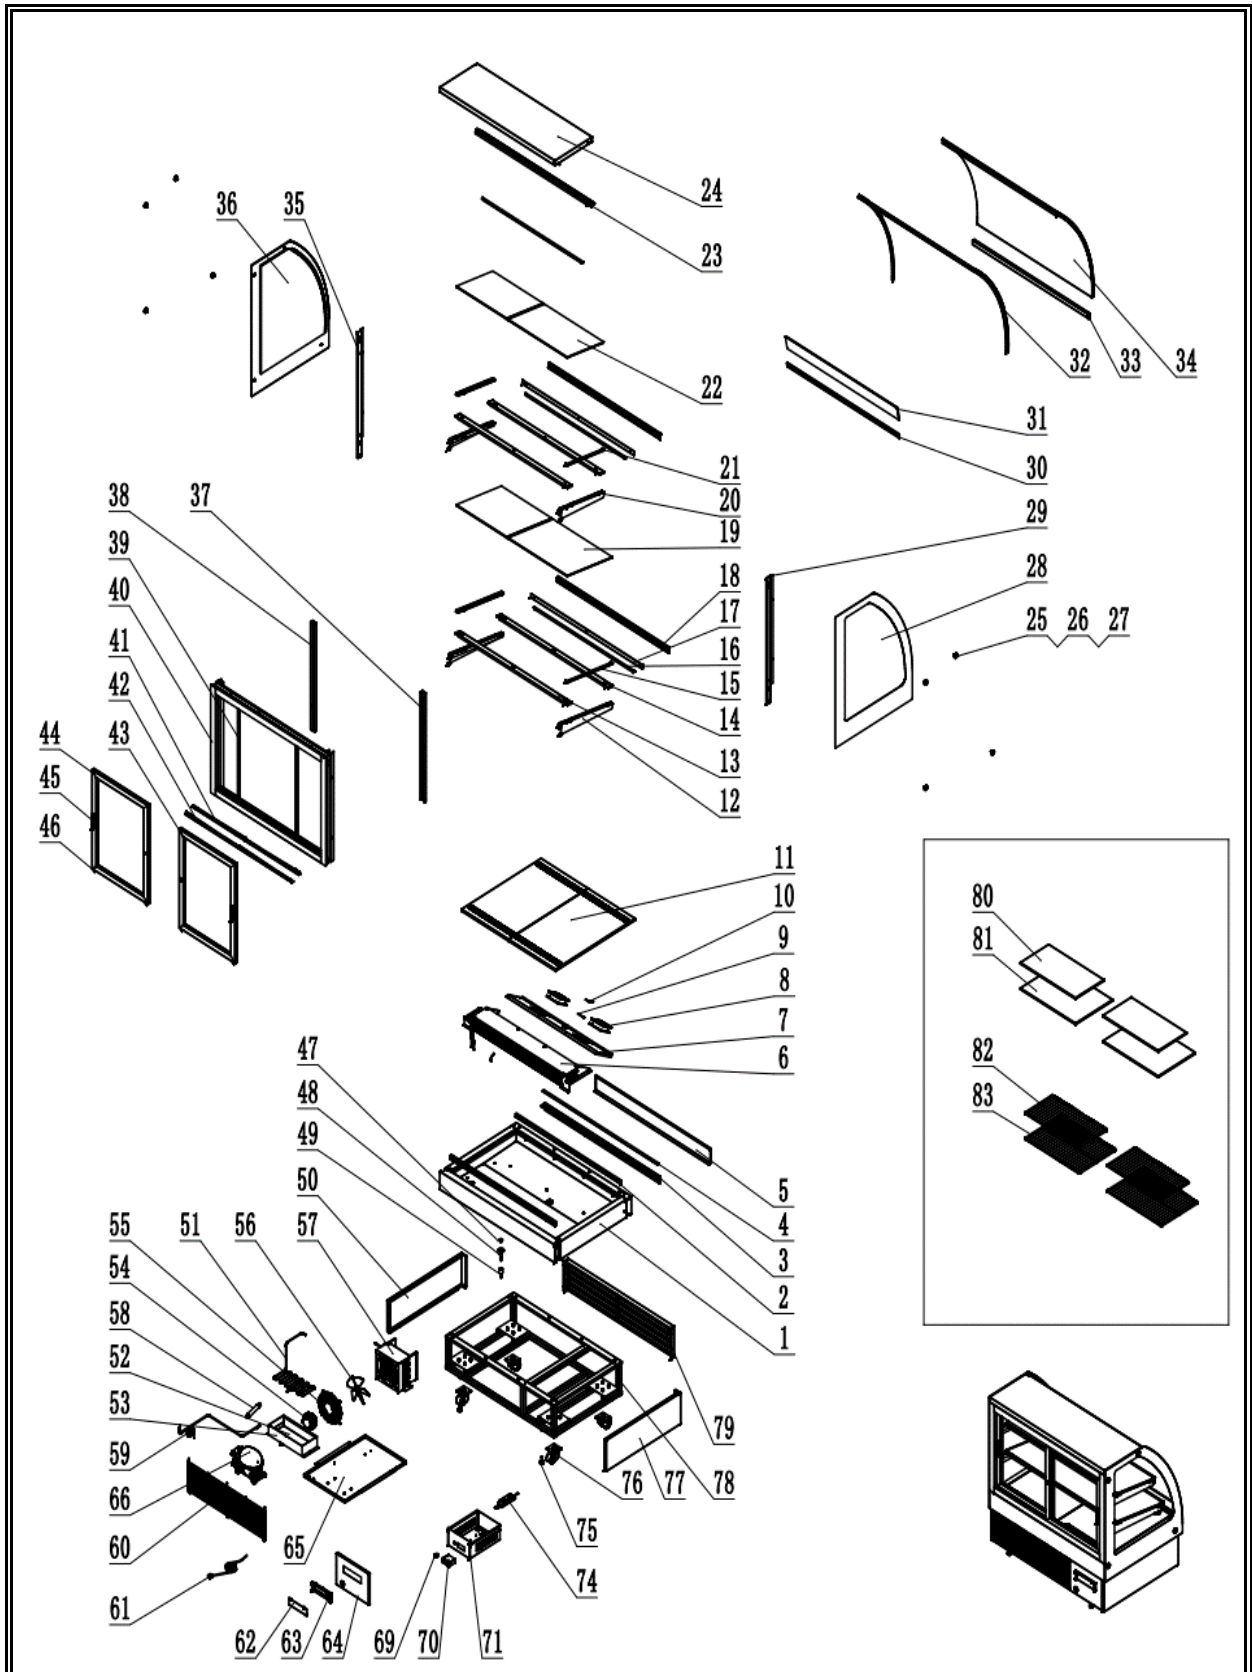

7450.0800

R290

Onderdelen informatie
Erzatzteil information
Spare part information
Information de pièces

POS:	Art.No.:	Omschrijving:	Aantal:
1		BODY	1
2		BOTTOM FRAM SUPPORT	1
3		BODY FRAM STRIP	1
4		HEATER CLIP	1
5		FRONT BOARD	1
6		EVAPORATOR	1
7		CIRCLE FAN COVER	1
8	CS9999.0136	CIRCLE FAN	2
9		PROBE CLIP	1
10	CS9181.2050	SENSOR	2
10a	CS9993.2448	SENSOR	2
11		INNER BOTTOM BOARD	2
12		SHELF SUPPORT MIDDLE	1
12a		SHELF SUPPORT MIDDLE/LEFT	1
13		SHELF SUPPORT BACK	2
14		SHELF SUPPORT FRONT	2
15		SHELF HOLDER MIDDLE	1
16	CS9338.4114	LED LIGHT	3
17		PRICE CLIP HOLDER	2
18		PRICE CLIP	2
19		GLASS SHELF MIDDLE	2
20		SHELF SUPPORT TOP	1
20a		SHELF SUPPORT TOP/LEFT	1
21		SHELF HOLDER TOP	1
21a		SHELF HOLDER TOP/LEFT	1
22		GLASS SHELF TOP	2
23		CURVED GLASS STRIP TOP	1
24		FOAMED TOP BOARD	1
25		Hex Domed Cap Nut	8
26		Hex Domed Cap plate	8
27		Hex Domed Cap cover	8
28		RIGHT GLASS	1
29		PILLAR RIGHT	1
30		CONDUCT BOARD STRIP	1
31		CONDUCT BOARD	1
32		CURVED GLASS SEAL GASKET	1
33		CURVED GLASS CLIP	1
34		CURVED GLASS	1
35		PILLAR LEFT	1
36		LEFT GLASS	1
37		SUPPORT HOLDER RIGHT	1
38		SUPPORT HOLDER LEFT	1
39	CS9338.2770	DOOR GASKET	2

POS:	Art.No.:	Omschrijving:	Aantal:
40		DOOR FRAME	1
41		GUIDE 2	2
42		GUIDE 1	2
43		FRONT DOOR	1
44		BACK DOOR	1
45		HANDLE	2
46		ROLLER	4
47		BLOCK BUTTON	1
48		DRAIN PIPE	1
49		DRIAN PIPE CONNACTOR	1
50		LEFT BOARD	1
51		EVAPORATE PIPE	1
52		WATER BOX PROTECTOR	1
53		WATER BOX	1
54	CS9390.0130	CONDENSER FAN	1
55		CONDENSER GRILL	1
56		CONDENSER FAN BLADE	1
57	CS9338.1375	CONDENSER	1
58		FILTER DRYER	1
59		SUCTION PIPE	1
60		BACK GRILL	1
61		PLUG	1
62		THERMOSTAT BOX COVER	1
63		THERMOSTAT BOX	1
64		CONTROL PANEL	1
65		UNIT BOARD	1
66	CS9390.2765 / CS9338.2420	COMPRESSER	1
69		SWITCH	1
70	CS9338.3545	THERMOSTAT DISPLAYER	1
71		ELECTRIC DEVICE BOX	1
74		LED POWER	1
75	CS9338.1195	FEET	2
76	CS9338.2558	WHEEL	4
77		RIGHT BOARD	1
78		FRAME	1
79		FRONT GRILL	1
80		SS SHELF TOP	2
81		SS SHELF MIDDLE	2
82		SHELF TOP	2
83		SHELF MIDDLE	2