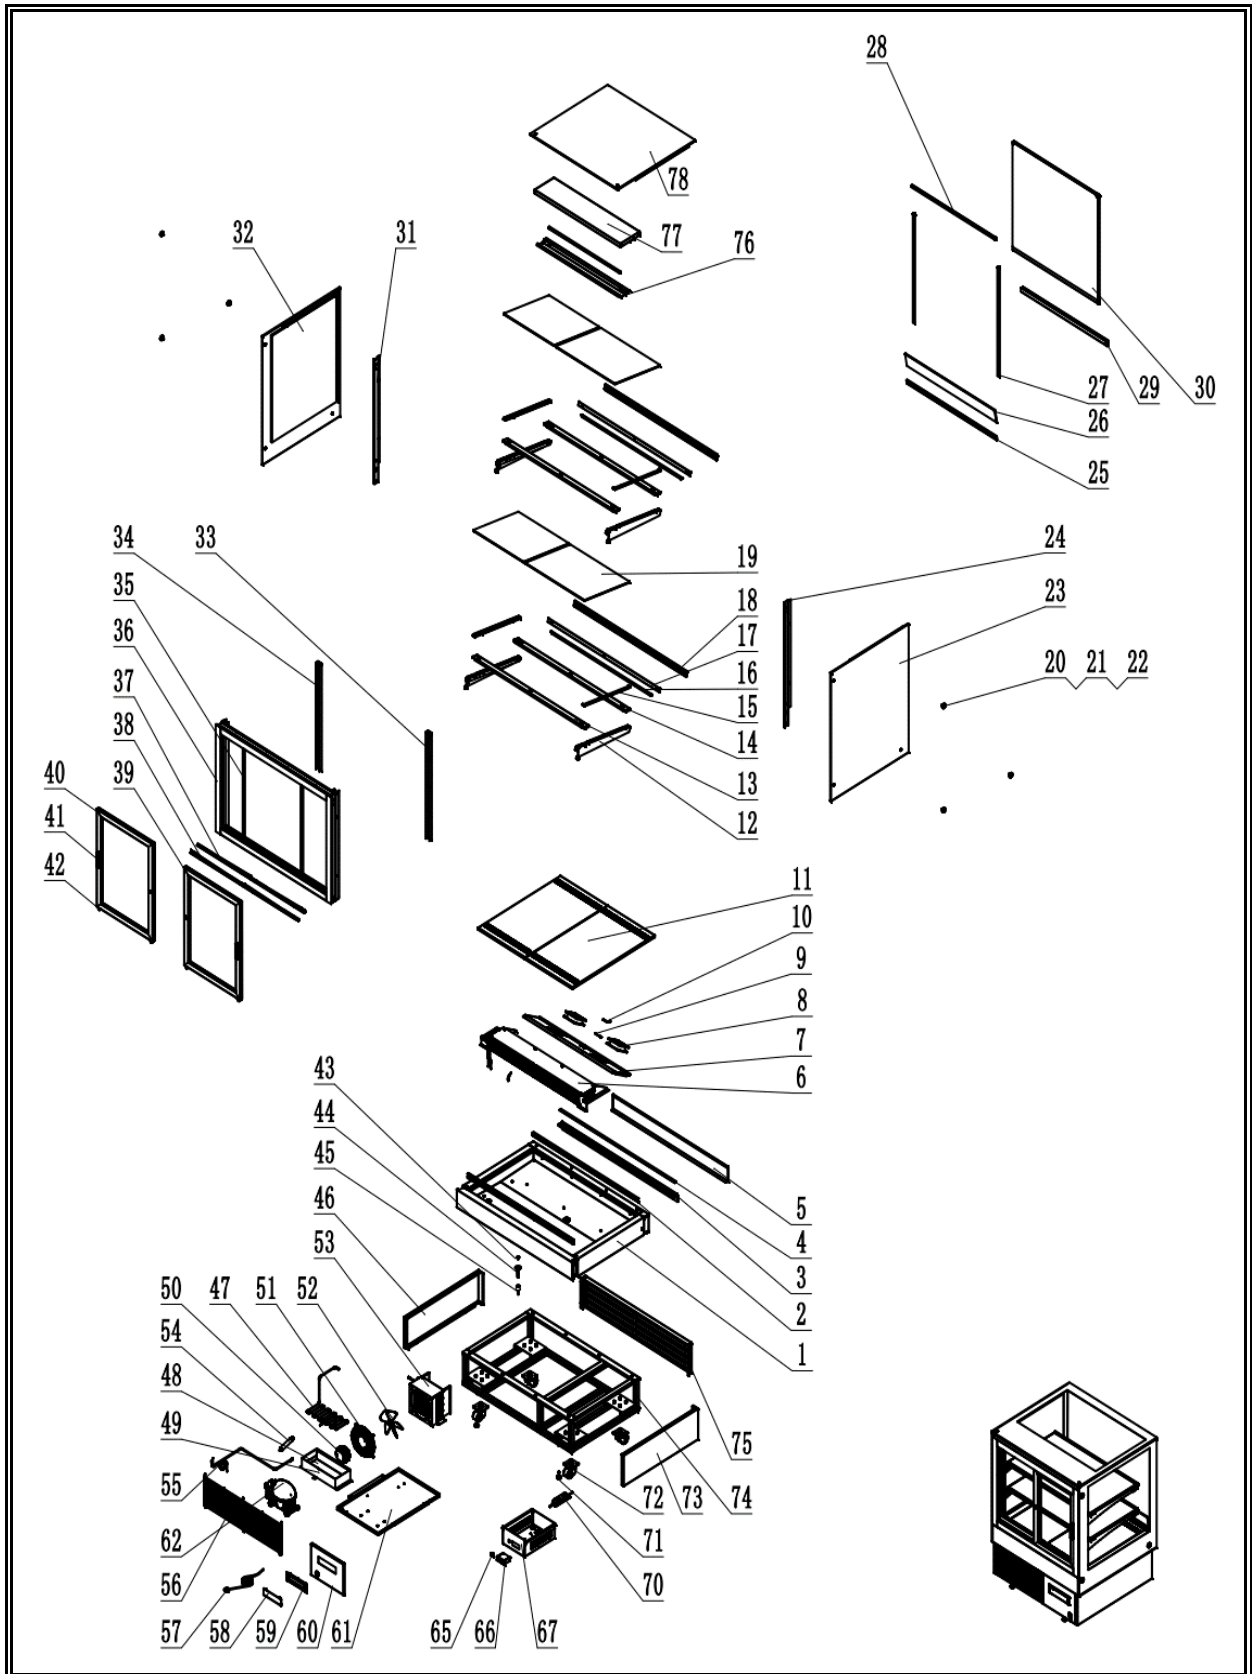

**7450.0820**

Onderdelen informatie  
Erzatzteil information  
Spare part information  
Information de pièces

POS:	Art.No.:	Omschrijving:	Aantal:
1		BODY	1
2		BOTTOM FRAM SUPPORT	1
3		BODY FRAM STRIP	1
4		HEATER CLIP	1
5		FRONT BOARD	1
6		EVAPORATOR	1
7		CIRCLE FAN COVER	1
8	CS9999.0136	CIRCLE FAN	2
9		PROBE CLIP	1
10	CS9181.2050	SENSOR	2
10a	CS9993.2448	SENSOR	2
11		INNER BOTTOM BOARD	2
12		SHELF SUPPORT MIDDLE	2
12a		SHELF SUPPORT MIDDLE/LEFT	1
13		SHELF SUPPORT BACK	2
14		SHELF SUPPORT FRONT	2
15		SHELF HOLDER MIDDLE	2
15a		SHELF HOLDER MIDDLE/LEFT	1
16		LEM LIGHT	3
17		PRICE CLIP HOLDER	2
18		PRICE CLIP	2
19		GLASS SHELF MIDDLE	2
20		Hex Domed Cap Nut	6
21		Hex Domed Cap plate	6
22		Hex Domed Cap cover	6
23		RIGHT GLASS	1
24		PILLAR RIGHT	1
25		CONDUCT BOARD STRIP	1
26		CONDUCT BOARD	1
27		Side Glass Seal Gasket	2
28		Top Glass Seal Gasket	1
29		CURVED GLASS CLIP	1
30		Front Glass	1
31		Pillar Left	1
32		Left Glass	1
33		SUPPORT HOLDER RIGHT	1
34		SUPPORT HOLDER LEFT	1
35	CS9338.2770	Door Gasket	2
36		Door Frame	1
37		GUIDE 2	2
38		GUIDE 1	2
39		Front Door	1
40		Back Door	1

POS:	Art.No.:	Omschrijving:	Aantal:
41		HANDLE	2
42		ROLLER	4
43		BLOCK BUTTON	1
44		DRAIN PIPE	1
45		DRIAN PIPE CONNACTOR	1
46		LEFT BOARD	1
47		EVAPORATE PIPE	1
48		WATER BOX PROTECTOR	1
49		WATER BOX	1
50	CS9390.0130	CONDENSER FAN	1
51		CONDENSER GRILL	1
52		CONDENSER FAN BLADE	1
53	CS9338.1375	CONDENSER	1
54		FILTER DRYER	1
55		SUCTION PIPE	1
56		BACK GRILL	1
57		PLUG	1
58		THERMOSTAT BOX COVER	1
59		THERMOSTAT BOX	1
60		CONTROL PANEL	1
61		Unit Board	1
62		COMPRESSER	1
65		SWITCH	1
66	CS9338.3545	THERMOSTAT DISPLAYER	1
67		ELECTRIC DEVICE BOX	1
70		LED POWER	1
71		FEET	2
72	CS9338.2558	WHEEL	4
73		RIGHT BOARD	1
74		FRAME	1
75		FRONT GRILL	1
76		Top Lamp Support	1
77		Top	1
78		Top Glass	1