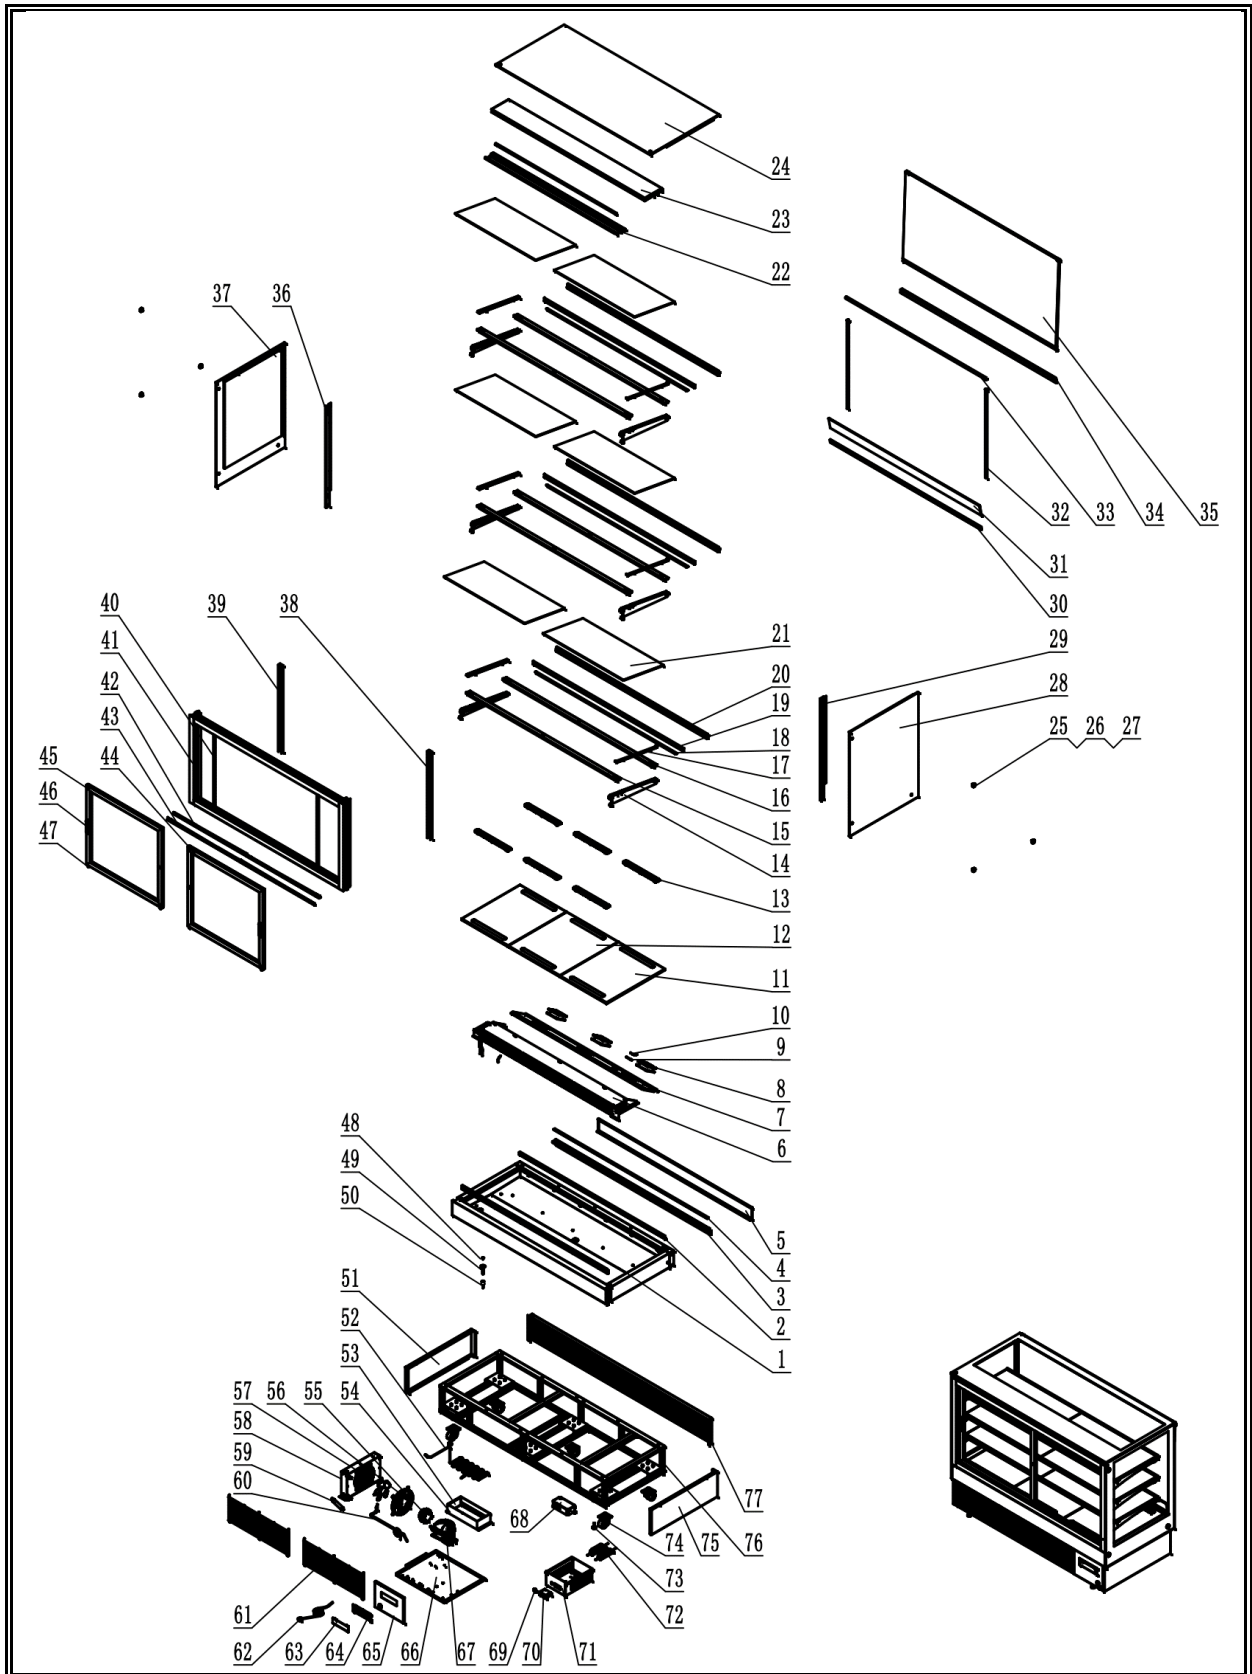

7450.0835

R290

Onderdelen informatie
Erzatzteil information
Spare part information
Information de pièces

POS:	Art.No.:	Omschrijving:	Aantal:
1		Body	1
2		BOTTOM FRAM SUPPORT	1
3		BODY FRAM STRIP	1
4		HEATER CLIP	1
5		FRONT BOARD	1
6		Evaporator	1
7		CIRCLE FAN COVER	1
8	CS9999.0136	CIRCLE FAN	3
9		PROBE CLIP	1
10	CS9181.2050	PROBE	1
10A	CS9993.2448		1
11		Inner Bottom Board	2
12		Inner Bottom Board	1
13		VENTIALATION OPENING MATERIAL	6
14		Shelf Support Right	3
14A		Shelf Support Left	3
15		SHELF SUPPORT BACK	3
16		SHELF SUPPORT FRONT	3
17		Shelf Holder Bottom Right	3
17A		Shelf Holder Bottom Left	3
18	CS9338.2706	LED LIGHT	4
19		PRICE CLIP HOLDER	3
20		PRICE CLIP	3
21		Glass Shelf Down	6
22		Top Lamp Support	1
23		Top	1
24		Top Glass	1
25		Hex Domed Cap Nut	6
26		Hex Domed Cap plate	6
27		Hex Domed Cap cover	6
28		Right Glass	1
29		PILLAR RIGHT	1
30		CONDUCT BOARD STRIP	1
31		CONDUCT BOARD	1
32		Side Glass Seal Gasket	2
33		Top Glass Seal Gasket	1
34		CURVED GLASS CLIP	1
35		Front Glass	1
36		PILLAR LEFT	1
37		Left Glass	1
38		SUPPORT HOLDER RIGHT	1
39		SUPPORT HOLDER LEFT	1
40	CS9338.2770	DOOR GASKET	2

POS:	Art.No.:	Omschrijving:	Aantal:
41		DOOR FRAME	1
42		GUIDE 2	2
43		GUIDE 1	2
44		FRONT DOOR	1
45		BACK DOOR	1
46		HANDLE	2
47		ROLLER	4
48		BLOCK BUTTON	1
49		DRAIN PIPE	1
50		DRIAN PIPE CONNACTOR	1
51		Left Board	1
52		EVAPORATE PIPE	1
53		WATER BOX PROTECTOR	1
54	CS9338.2566	WATER BOX	1
55	CS9390.0130	CONDENSER FAN	1
56		CONDENSER GRILL	1
57		CONDENSER FAN BLADE	1
58		CONDENSER	1
59		FILTER DRYER	1
60		SUCTION PIPE	1
61		BACK GRILL	1
62		PLUG	1
63		THERMOSTAT BOX COVER	1
64		THERMOSTAT BOX	1
65		CONTROL PANEL	1
66		Unit Board	1
67	CS9338.1674	COMPRESSER	1
68		ELECTRIC DEVICE BOX COVER	1
69	CS9993.4036	SWITCH	1
70	CS9338.3545	THERMOSTAT DISPLAYER	1
71		ELECTRIC DEVICE BOX	1
72		LED POWER	2
73		FEET	3
74	CS9338.2558	Wheel	4
75		Right Board	1
76		Unit Room Frame	1
77		FRONT GRILL	1