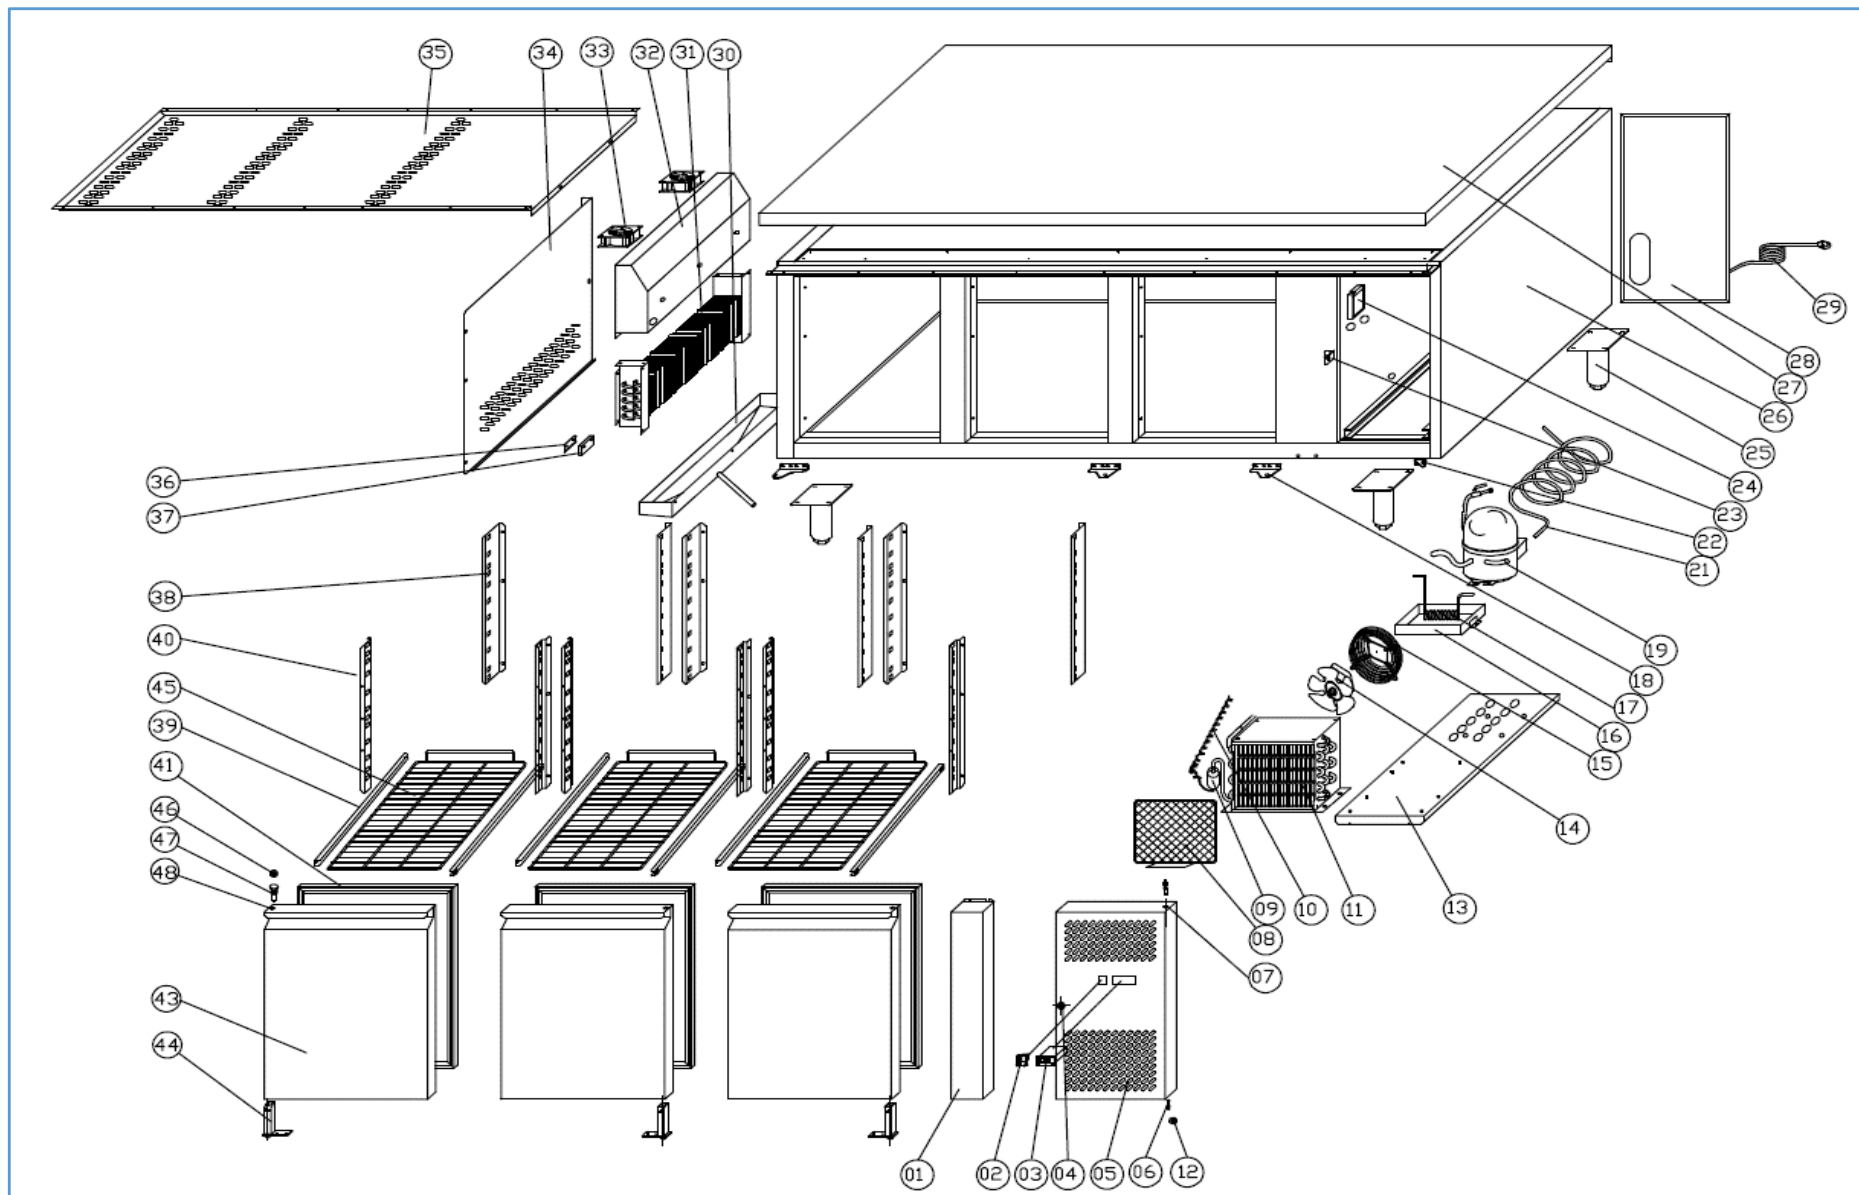

## Onderdelenlijst 7450.1220

POS:	Art.No.:	Omschrijving:	Aantal:
1		FIXED FRONT PANEL	1PC
2	9108.0244	MAIN SWITCH	
3	9390.1905	THERMOSTAT	1PC
4	9338.0300	LOCK	1PC
5	9338.0025	FRONT PANEL	1PC
6	9338.0670	HINGE AXIS	2PCS
7	9338.0295	BUSHING	2PCS
8	9338.0650	FILTER	1PC
9	9338.1980	FILTER DRIER	1PC
10	9338.1970	CAPPILARY	1PC
11	9338.0780	CONDENSER	1PC
12	9338.0105	NUT	2PCS
13		UNIT BOARD	1PC
14	9999.0136	CODENSER FAN	1PC
15	9338.1375	BASKETC GUARD GRILLS	1PC
16		WATER BOX	1PC
17		EVAPORATE PIPE	1PC
18		DOOR HINGE LEFT/RIGHT	3PCS
19	9338.0080	COMPRESSOR	1PC
19	9338.1612	COMPRESSOR	1PC
21		SUCTION PIPE	1PC
22		FRONT PANEL HINGE	1PC
23		LOCK HOOK	1 PCS
24		JUNCTION BOX	1PC
25	4627.052	FEET	4PCS
26		BODY	1PC
27		TOP	1PC
28		UNIT ROOM COVER	1PC
29		PLUG	1PC
30	9338.0256	EVAPORATOR WATER PAN	1PC
31	9338.0255	EVAPORATOR	1PC
32		FAN SUPPORT	1PC
33	9338.0130	CIRCUIT FAN	2PCS
34		EVAPORATOR COVER	1PC
35		AIR FLOW CONDUCT BOARD	1PC
36		SENSOR FIXED CLIP	1PC
37	9338.1502	PROBE PADDING	1PC
38		BACK SUPPORT	3PAIRS
39	4627.014	GUIDE LEFT/RIGHT	3PAIRS
40		FRONT SUPPORT	3PAIRS
41	9338.1627	GASKET	3PCS
43	9338.0285	DOOR	3PCS
44	9635.0150	DOOR SPRING HINGE	3PCS
45		SHELF	3PCS
46	9338.1425	NUT	2PCS
47	9338.1425	DOOR HINGE AXIS	2PCS
48	9338.1425	DOOR BUSHING	2PCS

## Onderdelenlijst 7450.1220

POS:	Art.No.:	Omschrijving:	Aantal:
A		WHEEL	1SET
B	9338.0190	DEFROST HEATING ELEMENT	1PC
C	9338.1460	PROTECTOR FOR HEATING ELEMENT	1PC
D	9390.1905	THERMOSTAT	1PC
E		DEFROST INDICATOR	1PC