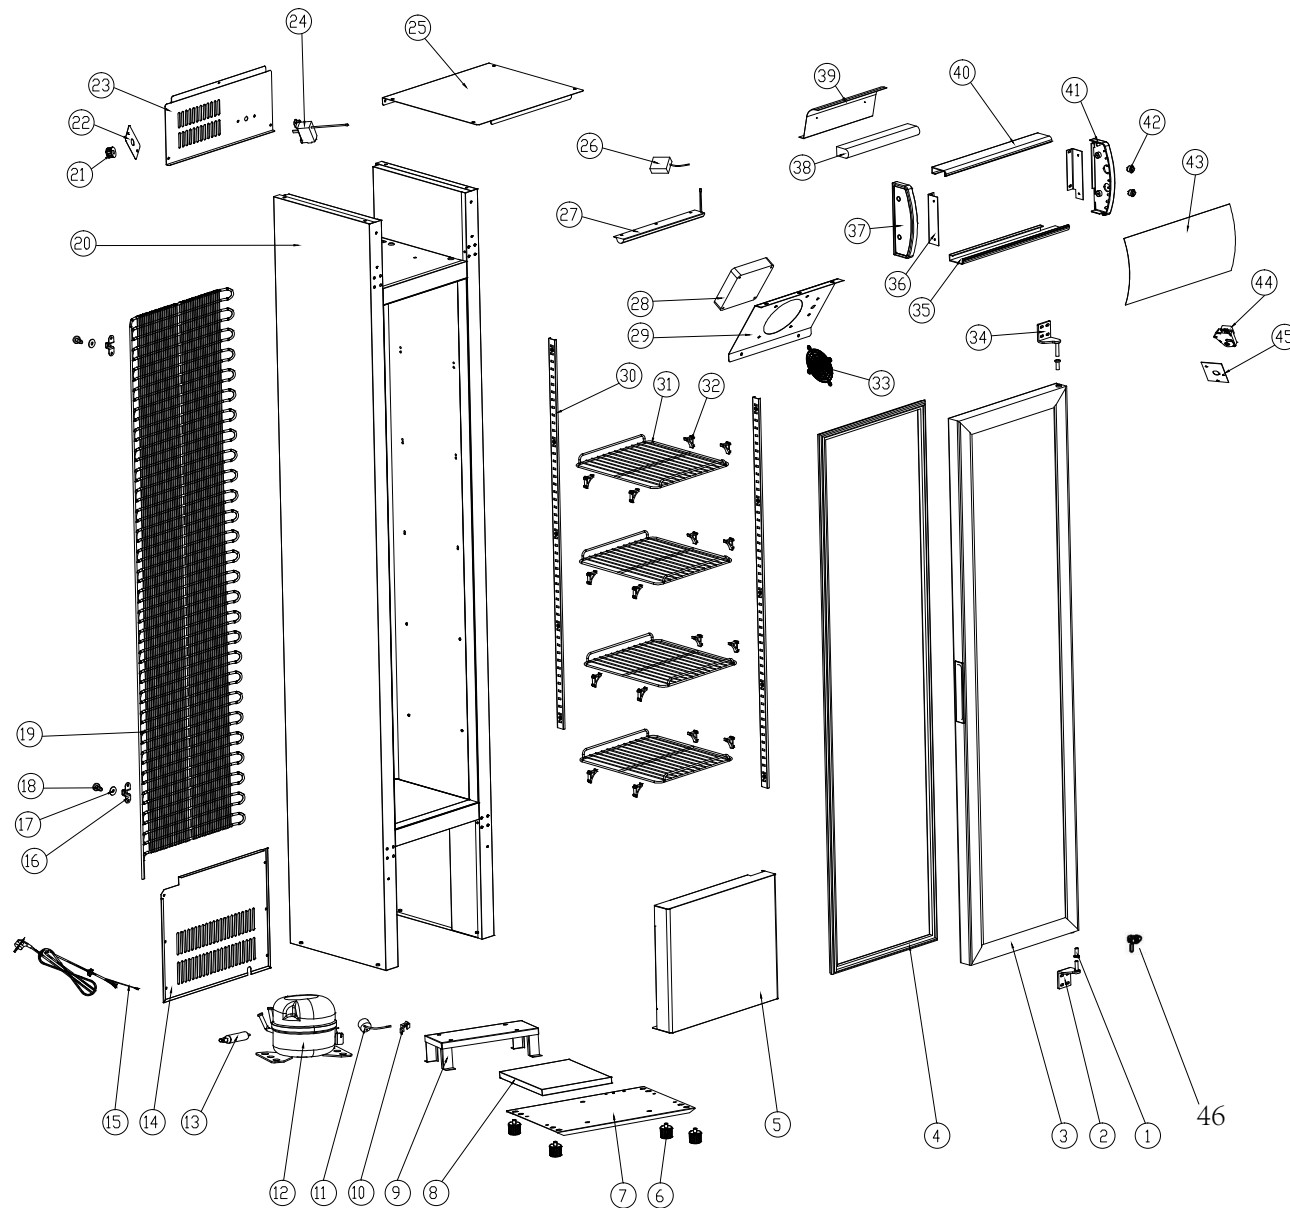

# SC-105JP Explode drawing

| Serial No. | Name                       | 用量 |
|------------|----------------------------|----|
| 1          | Axle Sleeve                | 2  |
| 2          | Down hinge                 | 1  |
| 3          | Glass door                 | 1  |
| 4          | Door seal                  | 1  |
| 5          | Front grill                | 1  |
| 6          | Support foot               | 4  |
| 7          | Bottom plate               | 1  |
| 8          | Clump weight               | 1  |
| 9          | Compressor installed plate | 1  |
| 10         | Overload protector         | 1  |
| 11         | Compressor starter         | 1  |
| 12         | Compressor                 | 1  |
| 13         | Dry filter                 | 1  |
| 14         | Backcover plate            | 1  |
| 15         | Power cord                 | 1  |
| 16         | Fixing clip                | 4  |
| 17         | Washer                     | 4  |
| 18         | Bolt                       | 4  |
| 19         | Backhanging condenser      | 1  |
| 20         | Cabinet                    | 1  |
| 21         | Knob                       | 1  |
| 22         | Thermostat nameplate       | 1  |
| 23         | Canopy back cover plate    | 1  |
| 24         | Thermostat                 | 1  |
| 25         | Top cover plate            | 1  |
| 26         | LED transformer            | 1  |
| 27         | LED light                  | 1  |
| 28         | Evaporator fan             | 1  |
| 29         | Fan installed plate        | 1  |
| 30         | K strip                    | 4  |
| 31         | Shelf                      | 4  |
| 32         | K clip                     | 20 |
| 33         | Fan cover                  | 1  |
| 34         | Upper hinge                | 1  |
| 35         | Canopy down strip          | 1  |
| 36         | Canopy support             | 2  |
| 37         | Canopy left cover          | 1  |
| 38         | Canopy light               | 1  |
| 39         | Canopy light support       | 1  |
| 40         | Canopy upper strip         | 1  |
| 41         | Canopy right cover         | 1  |
| 42         | Light switch               | 1  |
| 43         | Canopy plastic plate       | 1  |
| 44         | defrost timer              | 1  |
| 45         | timer install panel        | 1  |
| 46         | door lock                  | 1  |