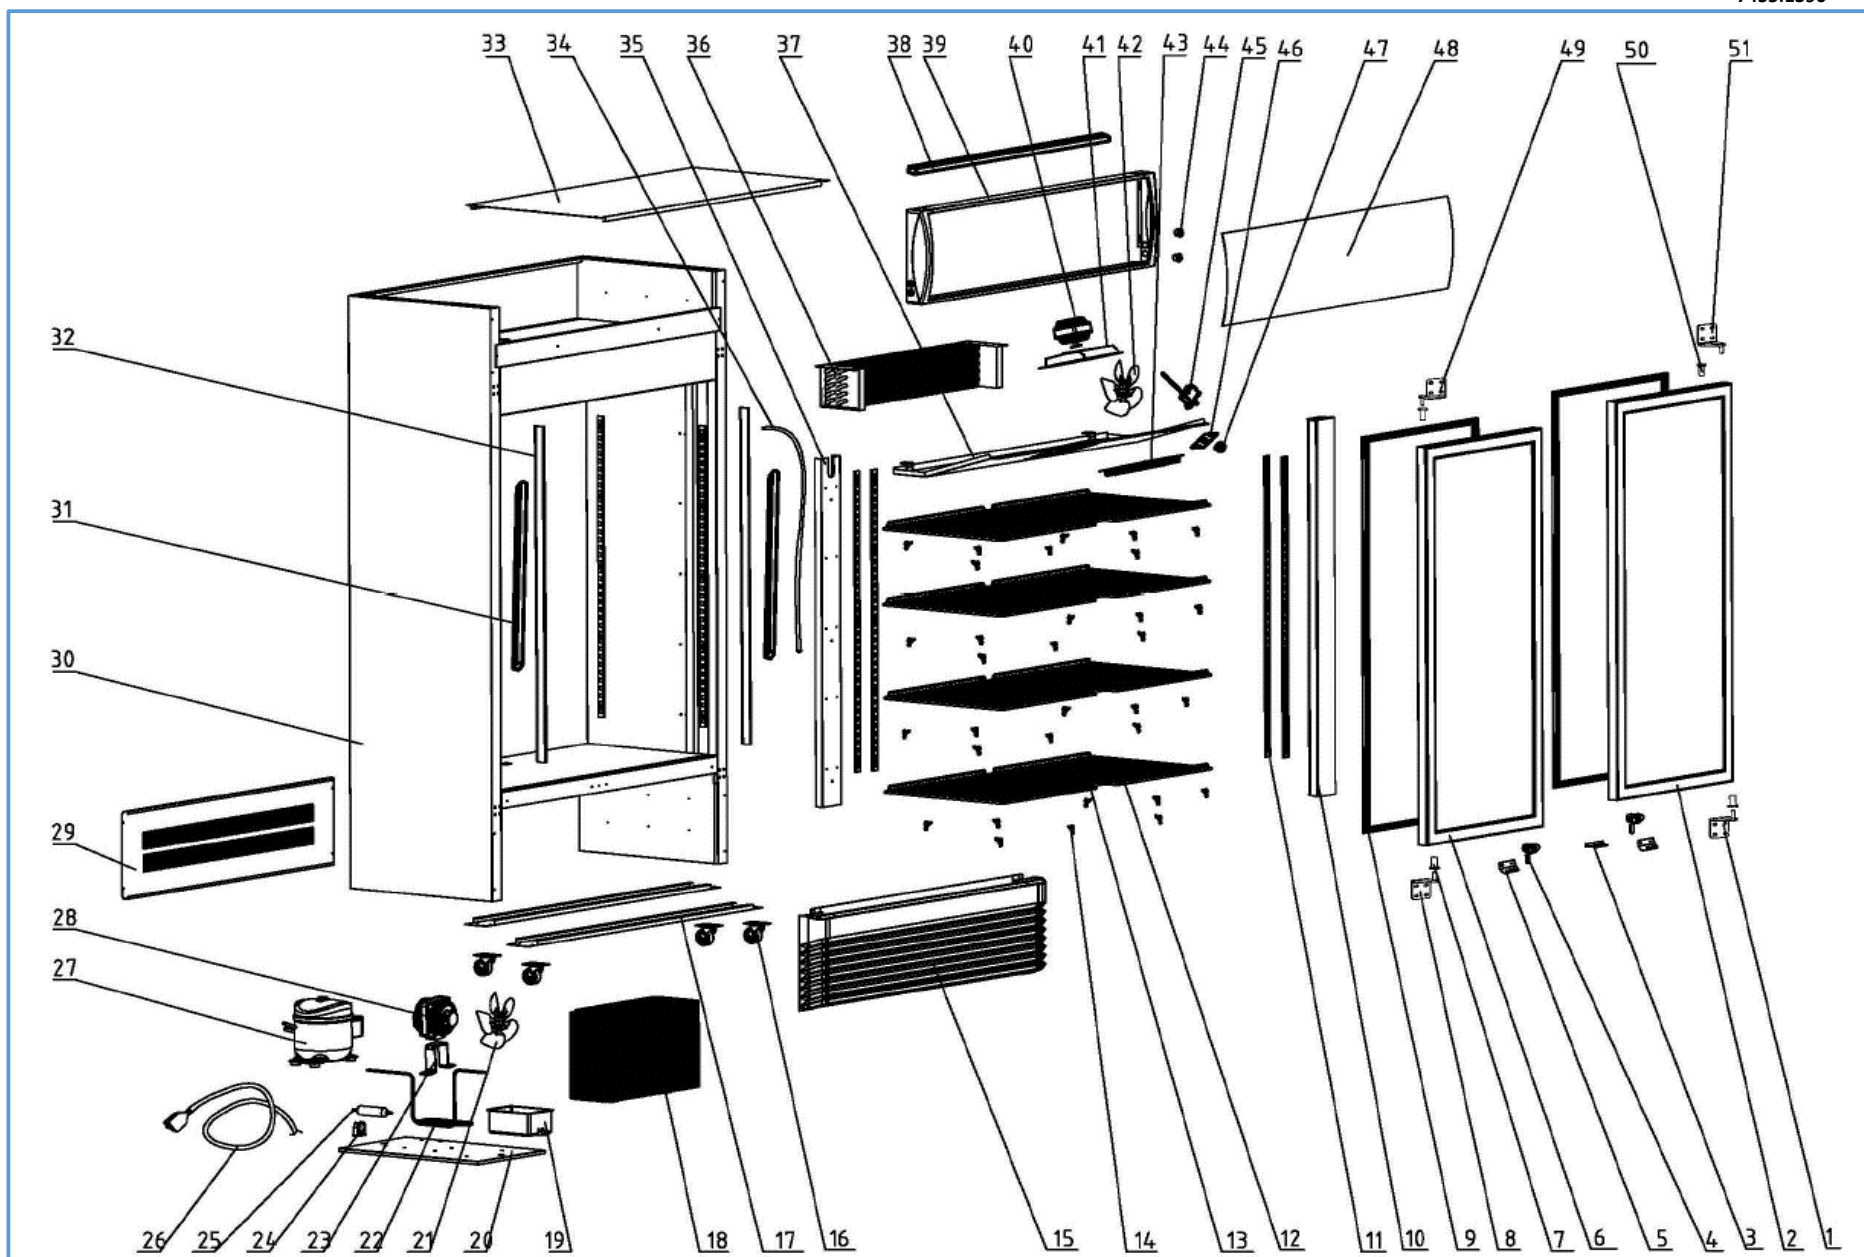

7455.1390

Onderdelen informatie

Erzatzteil information

Spare part information

Information de pièces

Onderdelenlijst 7455.1390

POS:	Art.No.:	Omschrijving:	Aantal:
1		Right down hinge	1
2	9338.1978	Right glass door	1
3		Door support	1
4		Lock	2
5		Lock catch	2
6	9338.1977	Left glass door	1
7		Axle sleeve	2
8		Left down hinge	1
9	9338.1594	Door seal	2
10		Centre pillar	1
11		Shelf support rack	8
12		Shelf	4
13		Shelf	4
14	9338.0682	Shelf support nip	32
15	9338.1593	Front panel	1
16	9338.1596	Wheel (W/O Brake)	2
16A	9338.1592	Wheel (braked)	2
17		Wheel installed plate	2
18		Condenser	1
19		Water tray	1
20		Compressor installed plate	1
21		Condenser fan blade	1
22		Second condenser	1
23		Fan support	1
24		Dry filter clip	1
25		Dry filter	1
26		Power cord	1
27	9338.1595	Compressor	1
28	9390.0128	Condenser fan	1
29		Back cover	1
30		Cabinet	1
31	9338.1598	Internal light	2
32		Light cover	2
33		Top panel	1
34		Water drain	1
35		Tube cover	1
36	9338.1982	Evaporator	1
37		Fan installed plate	1
38		Canopy light	1
39		Canopy cover	1
40		Evaporator fan	1
41		Flange	1
42		Evaporator fan blade	1
43		Fan cover	1
44		Light switch	2
45		Thermostat	1
46		Thermostat	1

Onderdelenlijst 7455.1390

POS:	Art.No.:	Omschrijving:	Aantal:
47		Knob	1
48		Canopy	1
49		Left top hinge	1
50		Axle sleeve	2
51		Right top hinge	1
52	9338.2068	Door Hendle L / R	2