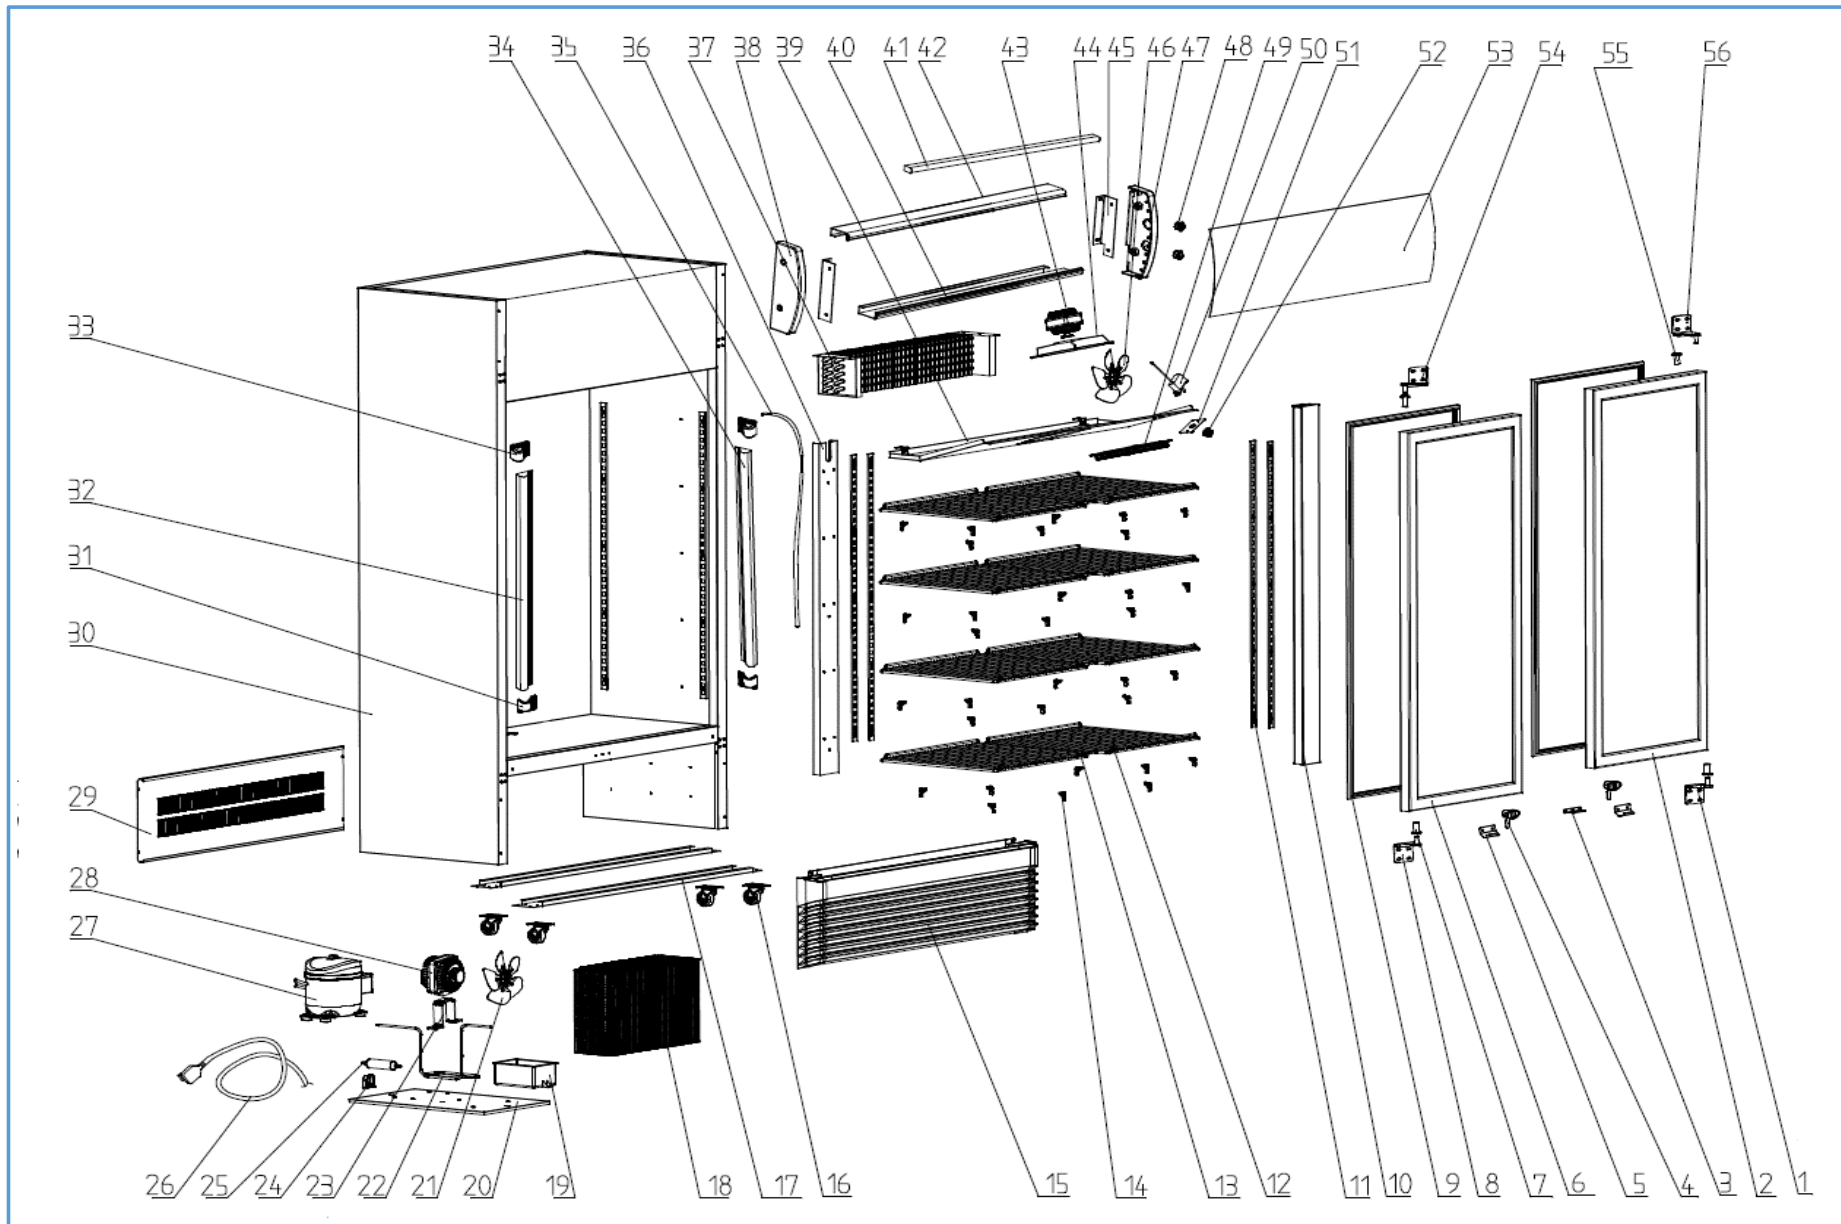

7455.1394

Onderdelen informatie

Erzatzteil information

Spare part information

Information de pièces

Onderdelenlijst 7455.1394

POS:	Art.No.:	Omschrijving:	Aantal:
1		Right down hinge	1
2	9338.1639	Right glass door	1
3		Door support	1
4		Door lock	2
5		Lock support	2
6	9338.1634	Left glass door	1
7		Door sleeve	2
8		Left down hinge	1
9	9338.1591	Door seal	2
10		Center sill	1
11		K strip	8
12		Right shelf	4
13		Left shelf	4
14		K clip	32
15	9338.1593	Front panel	1
16A	9338.1596	Wheel	2
16B	9338.1592	Wheel	2
17		Wheel support	2
18		Condenser	1
19		Water tray	1
20		Compressor install panel	1
21		Condensing fan blade	1
22		Second condenser	1
23		Fan support	1
24		Dry filter clip	1
25		Dry filter	1
26		Power cord	1
27		Compressor	1
28	9390.0028	Condensing fan	1
29		Back cover	1
30		Cabinet	1
31		LED cover	2
32	9338.1688	Left LED light	1
33		LED cover	2
34	9338.1686	Right LED light	1
35		Water drain	1
36		Connecting box	1
37	9338.1982	Evaporator	1
38		Canopy cover(Left)	1
39		Fan installation panel	1
40		Canopy down support	1
41		Canopy light	1
42		Canopy top support	1
43		Evaporating fan	1
44		Flange	1
45		Canopy installation support	2
46		Fan blade	1

Onderdelenlijst 7455.1394

POS:	Art.No.:	Omschrijving:	Aantal:
47		Canopy right cover	1
48		Light switch	2
49		Fan cover	1
50	9338.0575	Thermostat	1
51		Thermostat label	1
52		Knob	1
53		Canopy	1
54		Left top hinge	1
55		Door sleeve	2