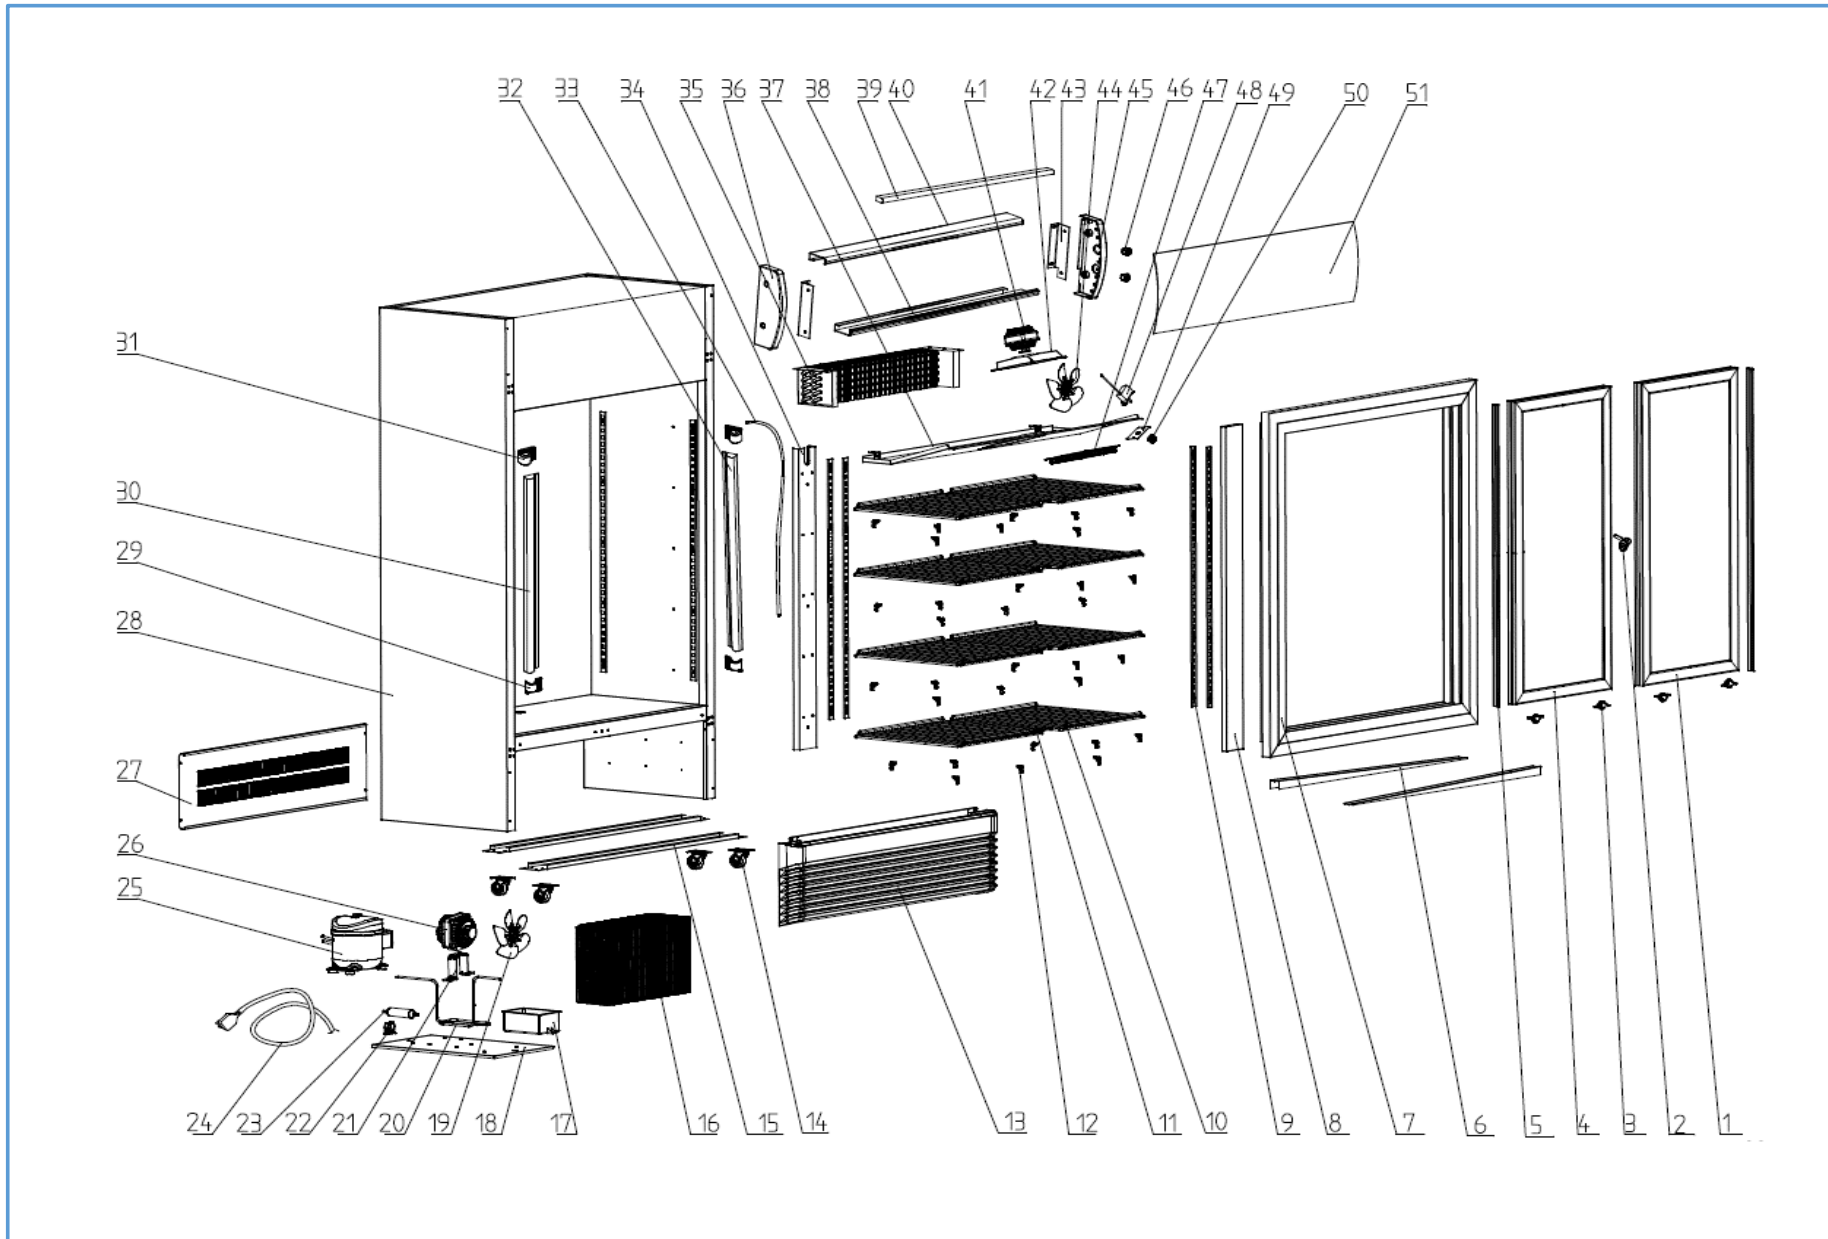

7455.1398

Onderdelen informatie

Erzatzteil information

Spare part information

Information de pièces

Onderdelenlijst 7455.1398

POS:	Art.No.:	Omschrijving:	Aantal:
1	9338.1542	Right glass door	1
2		Door Lock	1
3		Door wheel	1
4	9338.1544	Left glass door	2
5	9338.1534	Door seal	2
6		Guide rail	1
7		Outer door frame	2
8		Center sill	1
9		K strip	8
10		Right shelf	4
11		Left shelf	4
12		K clip	32
13		Front panel	1
14	9338.1596	Wheel	2
14	9338.1592	Wheel	2
15		Wheel panel	2
16		Condenser	1
17		Water tray	1
18		Compressor installation panel	1
19	9181.0191	Condensing fan blade	1
20		Second condenser	1
21		Fan support	1
22		Dry filter clip	1
23		Dry filter	1
24		Power cord	1
25	9338.1595	Compressor	1
26	9390.0128	Condensing fan	1
27		Back cover	1
28		Cabinet	1
29	9338.1598	Light cover	2
30		Left LED light	1
31		Light cover	2
32		Right LED light	1
33		Water drain	1
34		Connecting box	1
35	9338.1982	Evaporator	1
36		Left canopy cover	1
37		Fan installation panel	1
38		Canopy down support	1
39		Canopy light	1
40		Canopy top support	1
41		Evaporating fan	1
42		Flange	1
43		Canopy installation support	2
44		Fan blade	1
45		Canopy right cover	1
46		Light switch	2

Onderdelenlijst 7455.1398

POS:	Art.No.:	Omschrijving:	Aantal:
47		Fan cover	1
48		Thermostat	1
49		Thermostat label	1
50		Knob	1
51		Canopy	1