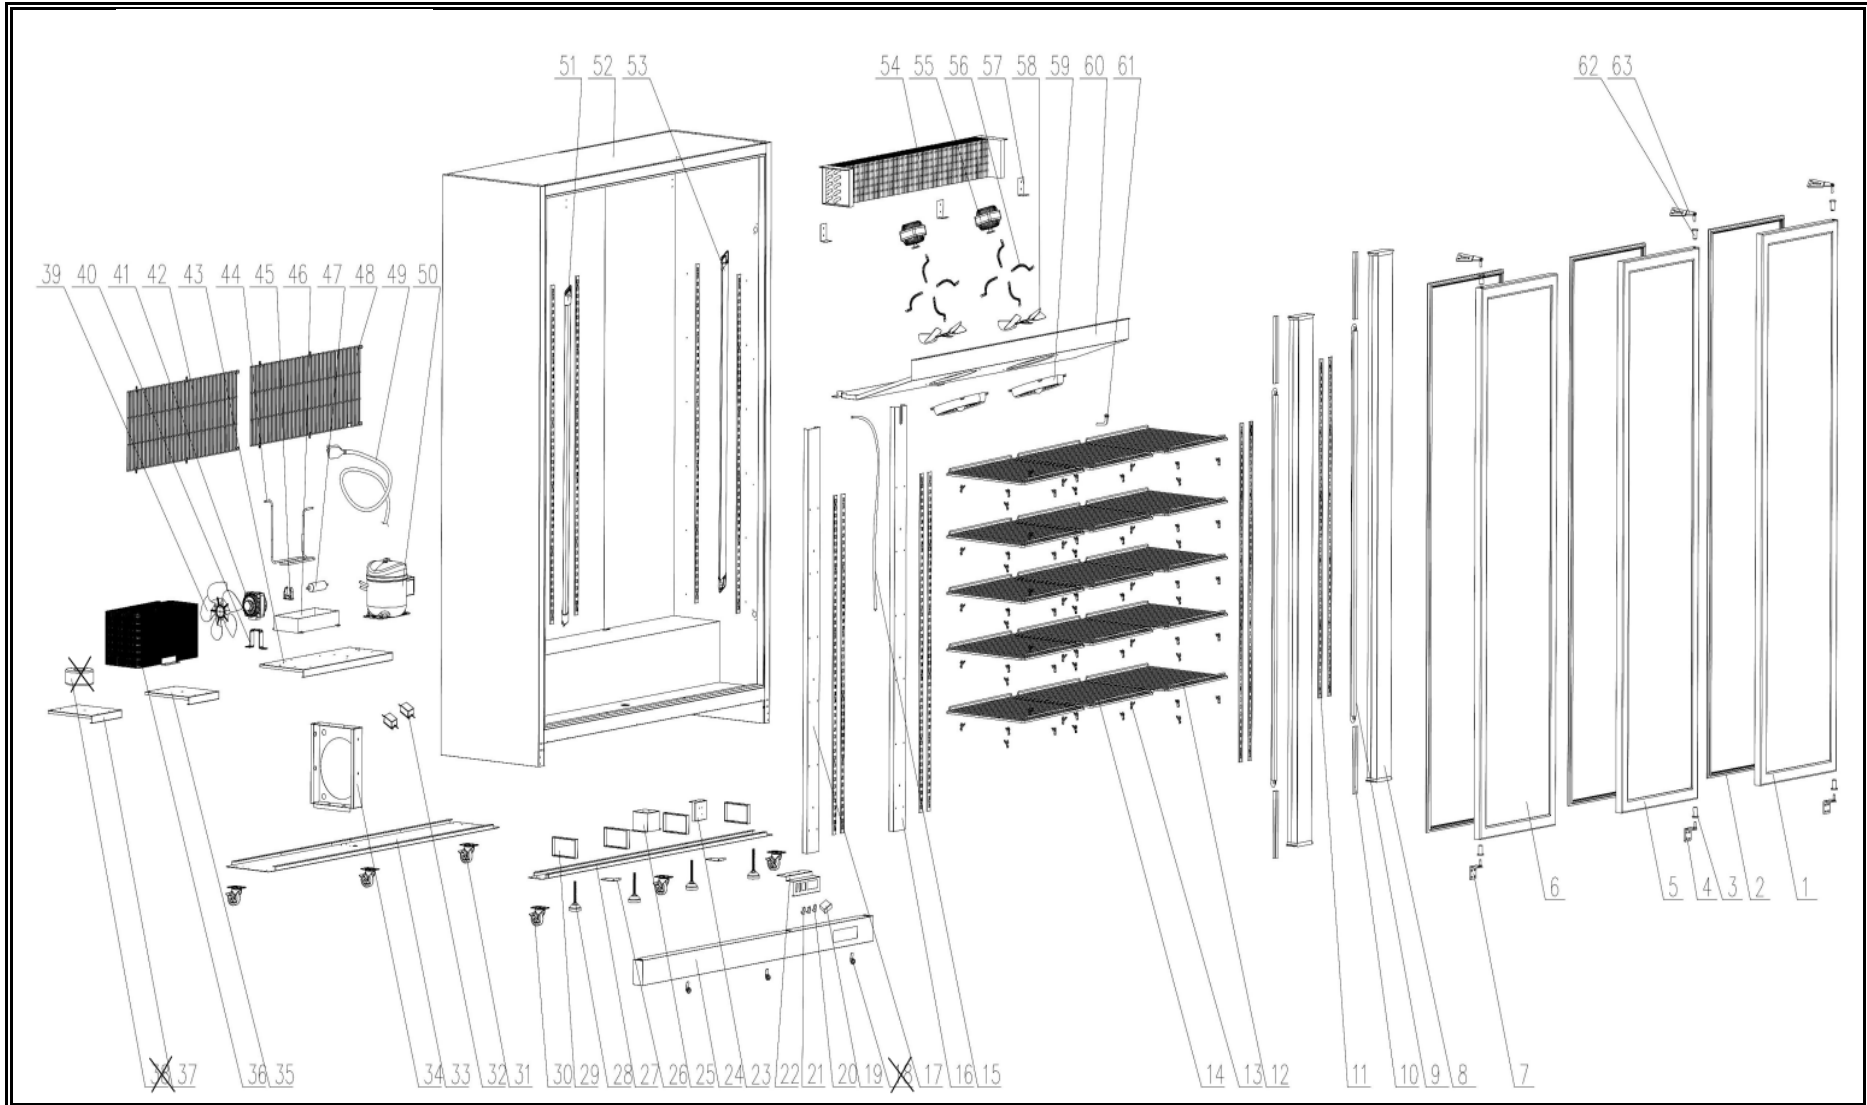

CombiSteel

7455.1920

v1.0

Onderdelen informatie
Erzatzteil information
Spare part information
Information de pièces

Onderdelenlijst 7455.1920

POS:	Art.No.:	Omschrijving:	Aantal:
1	CS9338.6026	Right glass door	1
2	CS9338.6022	Door seal	3
3	**	Door sleeve	3
4	CS9338.1788	Right lower hinge	2
5	CS9338.6026	Right glass door	1
6	CS9338.6030	Left glass door	1
7	CS9338.1786	Left lower hinge	1
8	**	Central sill	2
9	CS9338.6028	Middle LED light	2
10	**	Light cover	4
11	**	Shelf strip	12
12	CS7455.2355	Side shelf	10
13	CS7455.1388	K clip	60
14	CS7455.2360	Middle shelf	5
15	**	Corrugated pipe	1
16	**	Conduit cover A	1
17	**	Conduit cover B	1
19	CS9338.6032	Carel Thermostat	1
20	**	Power switch	1
21	**	Light switch	1
22	**	Thermostat mounting support	1
23	**	Middle door mounting support	1
24	CS9338.6024	Front panel	1
25	**	Castor mounting support	1
26	**	Front panel mounting support	2
27	**	Front castor panel	1
28	CS9338.6034	Support foot	4
29	**	Support foot mounting support	4
30	CS9338.1592	Castor with brake	3
31	CS9338.1596	Castor without brake	3
30+31	CS7455.2350	Castorset 4x (2x w Brake/2x wo Brake)	1
32	**	Power supply	2
33	**	Back castor panel	1
34	**	Compressor strengthen support	1
35	**	Condenser mounting panel	1
36	CS9338.6046	Condenser	1
37	**	Condenser mounting panel	1
39	**	Fan blade	1
40	**	Fan motor support	1
41	CS9338.6036	Fan motor	1
42	**	Back cover in right	1
43	**	Compressor mounting panel	1
44	CS9338.6044	Defrost pipe	1
45	**	Filter clip	1

Onderdelenlijst 7455.1920

POS:	Art.No.:	Omschrijving:	Aantal:
46	CS9338.6038	Water tray	1
47	**	Dry filter	1
48	**	Back cover in left	1
49	**	Cable	1
50	**	Compressor	1
51	CS9338.6040	Left LED light	1
52	**	Cabinet	1
53	CS9338.6050	Right LED light	1
54	CS9338.6042	Evaporator	1
55	CS9338.6036	Evaporator fan	2
56	**	Evaporator fan mounting panel	8
57	**	Fan mounting support	3
58	**	Fan blade	2
59	**	Fan cover	2
60	**	Fan mounting panel	1
61	**	Drain	1
62	**	Door sleeve	3