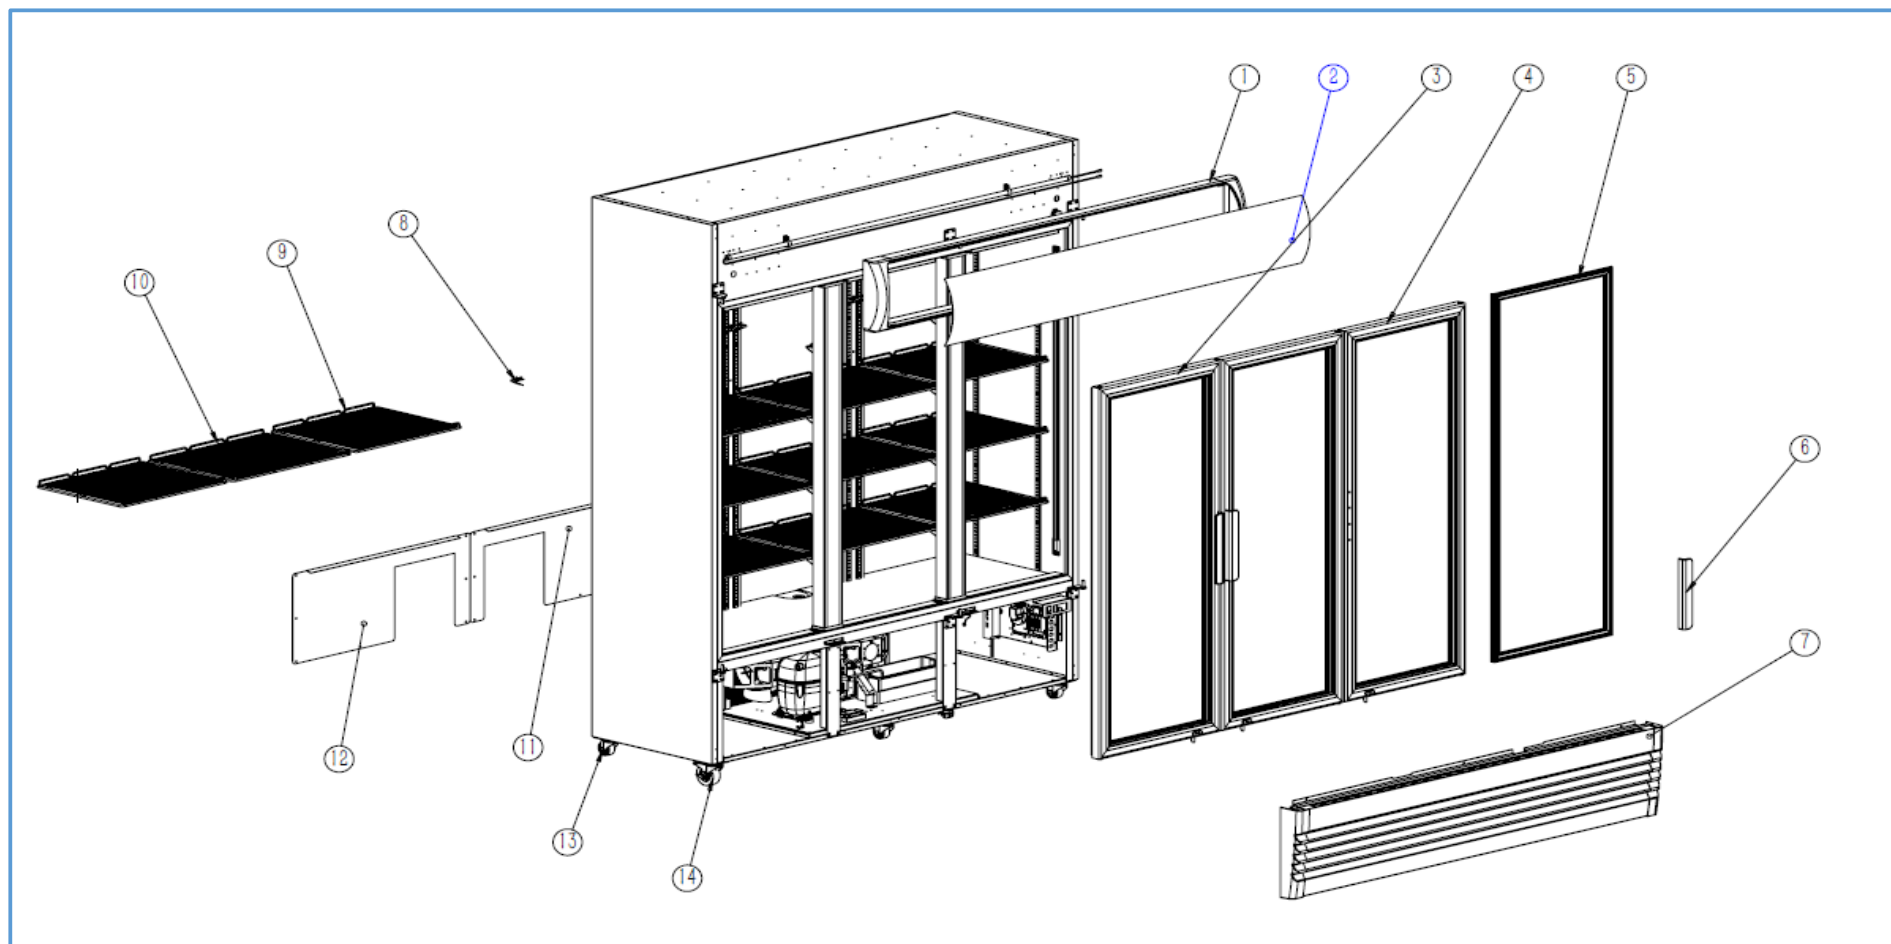

7455.2110

Onderdelen informatie

Erzatzteil information

Spare part information

Information de pièces

Onderdelenlijst 7455.2110

POS:	Art.No.:	Omschrijving:	Aantal:
1-1A	9338.1844	Canopy top and bottom frame(black)	1
1-2		Canopy perspex cover	1
1-3		Left door(black)	1
1-4		Right door(black)	2
1-5	9338.2244	Door sealer(black)	3
1-6	9338.1833	Door handle(black)	1
1-7	9338.1843	Front grill panel(black)	1
1-7A	9338.1843	Front grill panel(black) for digital controller	1
1-8	9338.1905	K clips	53
1-9		Shelf A	8
1-10		Shelf B	4
1-11		Back ventilation right	1
1-12		Back ventilation left	1
1-13		Castor without brake	3
1-14		Castor with brake	3
2-1	9338.1902	T5 LED light	1
2-2	9095.0040	Switch (black)	1
2-3	9338.1836	P shape LED light right	1
2-4	9338.1831	P shape LED light left	1
2-5		T5 LED light	2
2-6		Electrical wiring box	1
2-7	9338.1837	LED transformer LPV-60-24	1
2-8	9338.1838	Defrost timer 15min.	1
2-9		Power plug	1
3-1	9338.1920	Evaporator	1
3-2	9338.1839	Evaporator fan motor	2
3-3		Evaporator fan motor bracket	8
3-4	9338.1885	Evaporator fan blade	2
3-5		Evaporator fan motor panel	1
3-6		Evaporator fan motor cover	2
3-7		Thermometer	1
3-8	9338.1900	Mechanical controller	1
3-9	9338.1900	Mechanical controller knob	1
3-10		Drainage	1
3-11		Drainage connector	1
3-12		Dry filter	1
3-13	9338.2282	Water tray	1
3-14	9338.1846	Compressor	1
3-15		Condenser fan motor bracket	2
3-16	9338.1841	Condenser fan motor	2
3-17	9338.1855	Condenser fan blade	2
3-18	9338.1842	Condenser	2