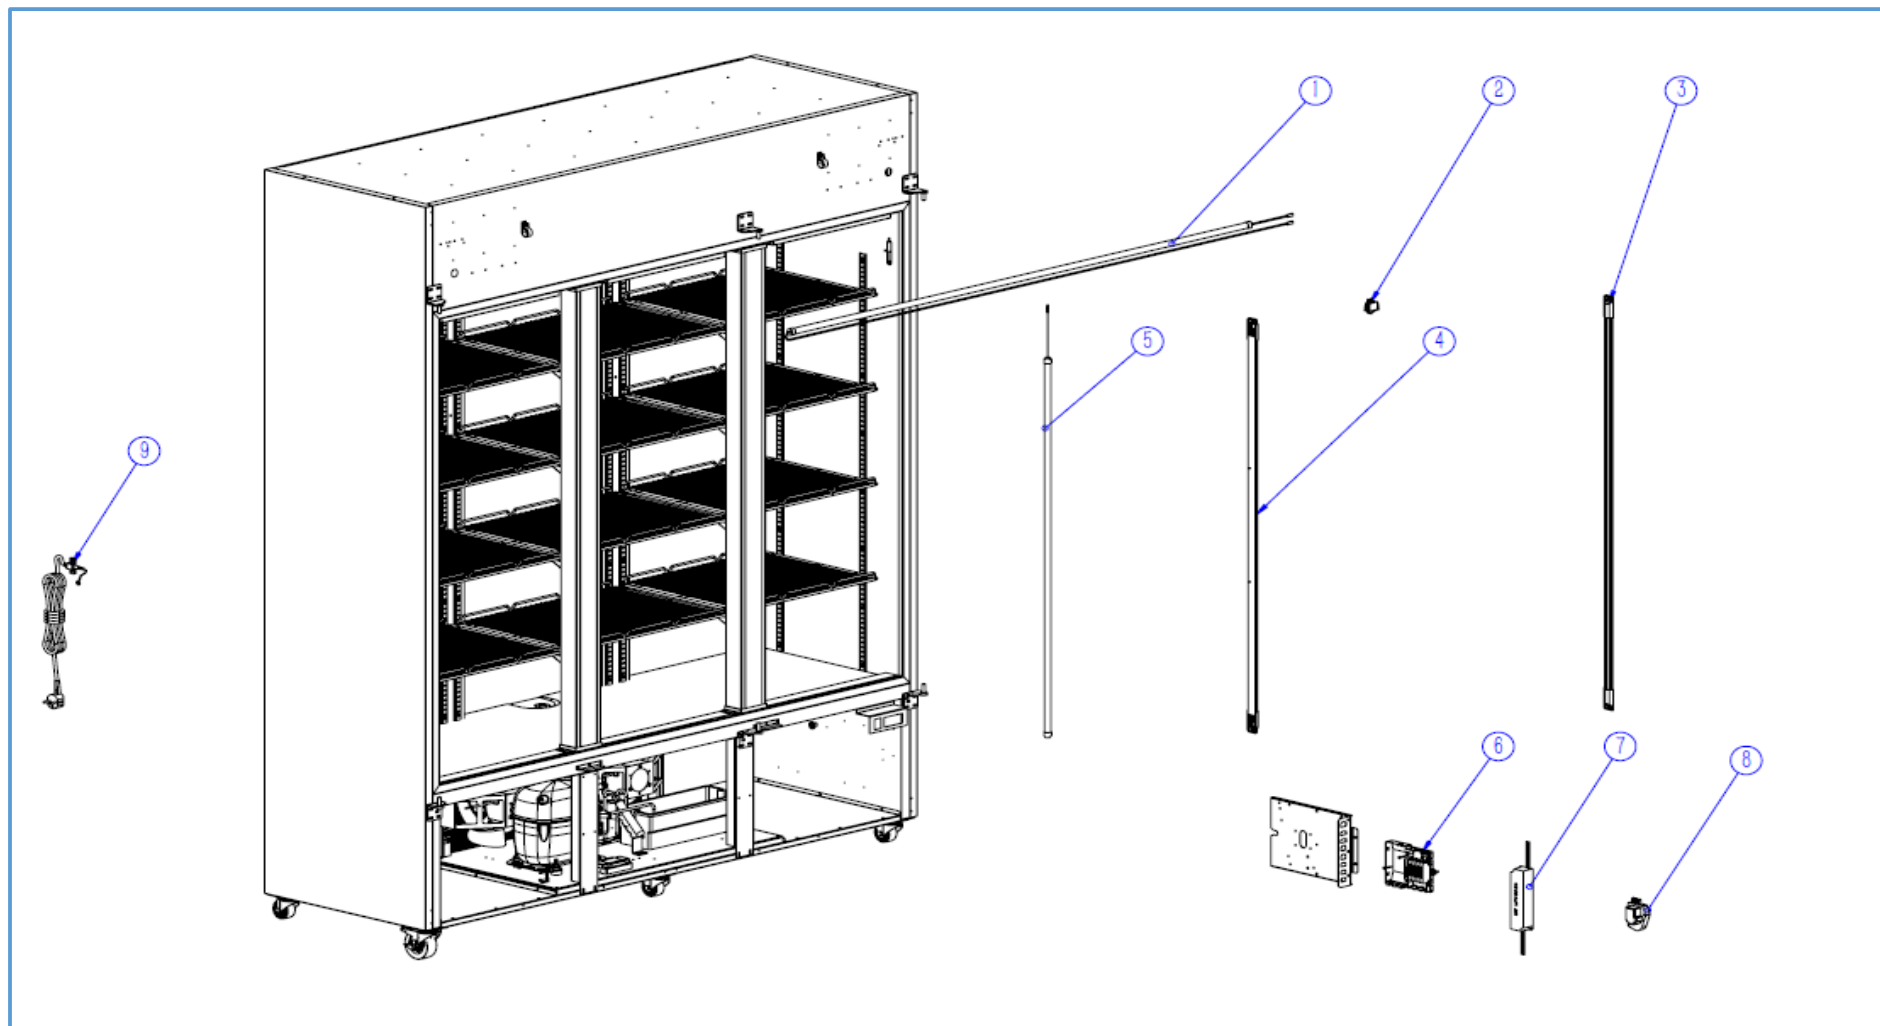

7455.2110

Onderdelen informatie

Erzatzteil information

Spare part information

Information de pièces

Onderdelenlijst 7455.2110

POS:	Art.No.:	Omschrijving:	Aantal:
1-1A	9338.1844	Canopy top and bottom frame(black)	1
1-2		Canopy perspex cover	1
1-3		Left door(black)	1
1-4		Right door(black)	2
1-5	9338.2244	Door sealer(black)	3
1-6	9338.1833	Door handle(black)	1
1-7	9338.1843	Front grill panel(black)	1
1-7A	9338.1843	Front grill panel(black) for digital controller	1
1-8	9338.1905	K clips	53
1-9		Shelf A	8
1-10		Shelf B	4
1-11		Back ventilation right	1
1-12		Back ventilation left	1
1-13		Castor without brake	3
1-14		Castor with brake	3
2-1	9338.1902	T5 LED light	1
2-2	9095.0040	Switch (black)	1
2-3	9338.1836	P shape LED light right	1
2-4	9338.1831	P shape LED light left	1
2-5		T5 LED light	2
2-6		Electrical wiring box	1
2-7	9338.1837	LED transformer LPV-60-24	1
2-8	9338.1838	Defrost timer 15min.	1
2-9		Power plug	1
3-1	9338.1920	Evaporator	1
3-2	9338.1839	Evaporator fan motor	2
3-3		Evaporator fan motor bracket	8
3-4	9338.1885	Evaporator fan blade	2
3-5		Evaporator fan motor panel	1
3-6		Evaporator fan motor cover	2
3-7		Thermometer	1
3-8	9338.1900	Mechanical controller	1
3-9	9338.1900	Mechanical controller knob	1
3-10		Drainage	1
3-11		Drainage connector	1
3-12		Dry filter	1
3-13	9338.2282	Water tray	1
3-14	9338.1846	Compressor	1
3-15		Condenser fan motor bracket	2
3-16	9338.1841	Condenser fan motor	2
3-17	9338.1855	Condenser fan blade	2
3-18	9338.1842	Condenser	2