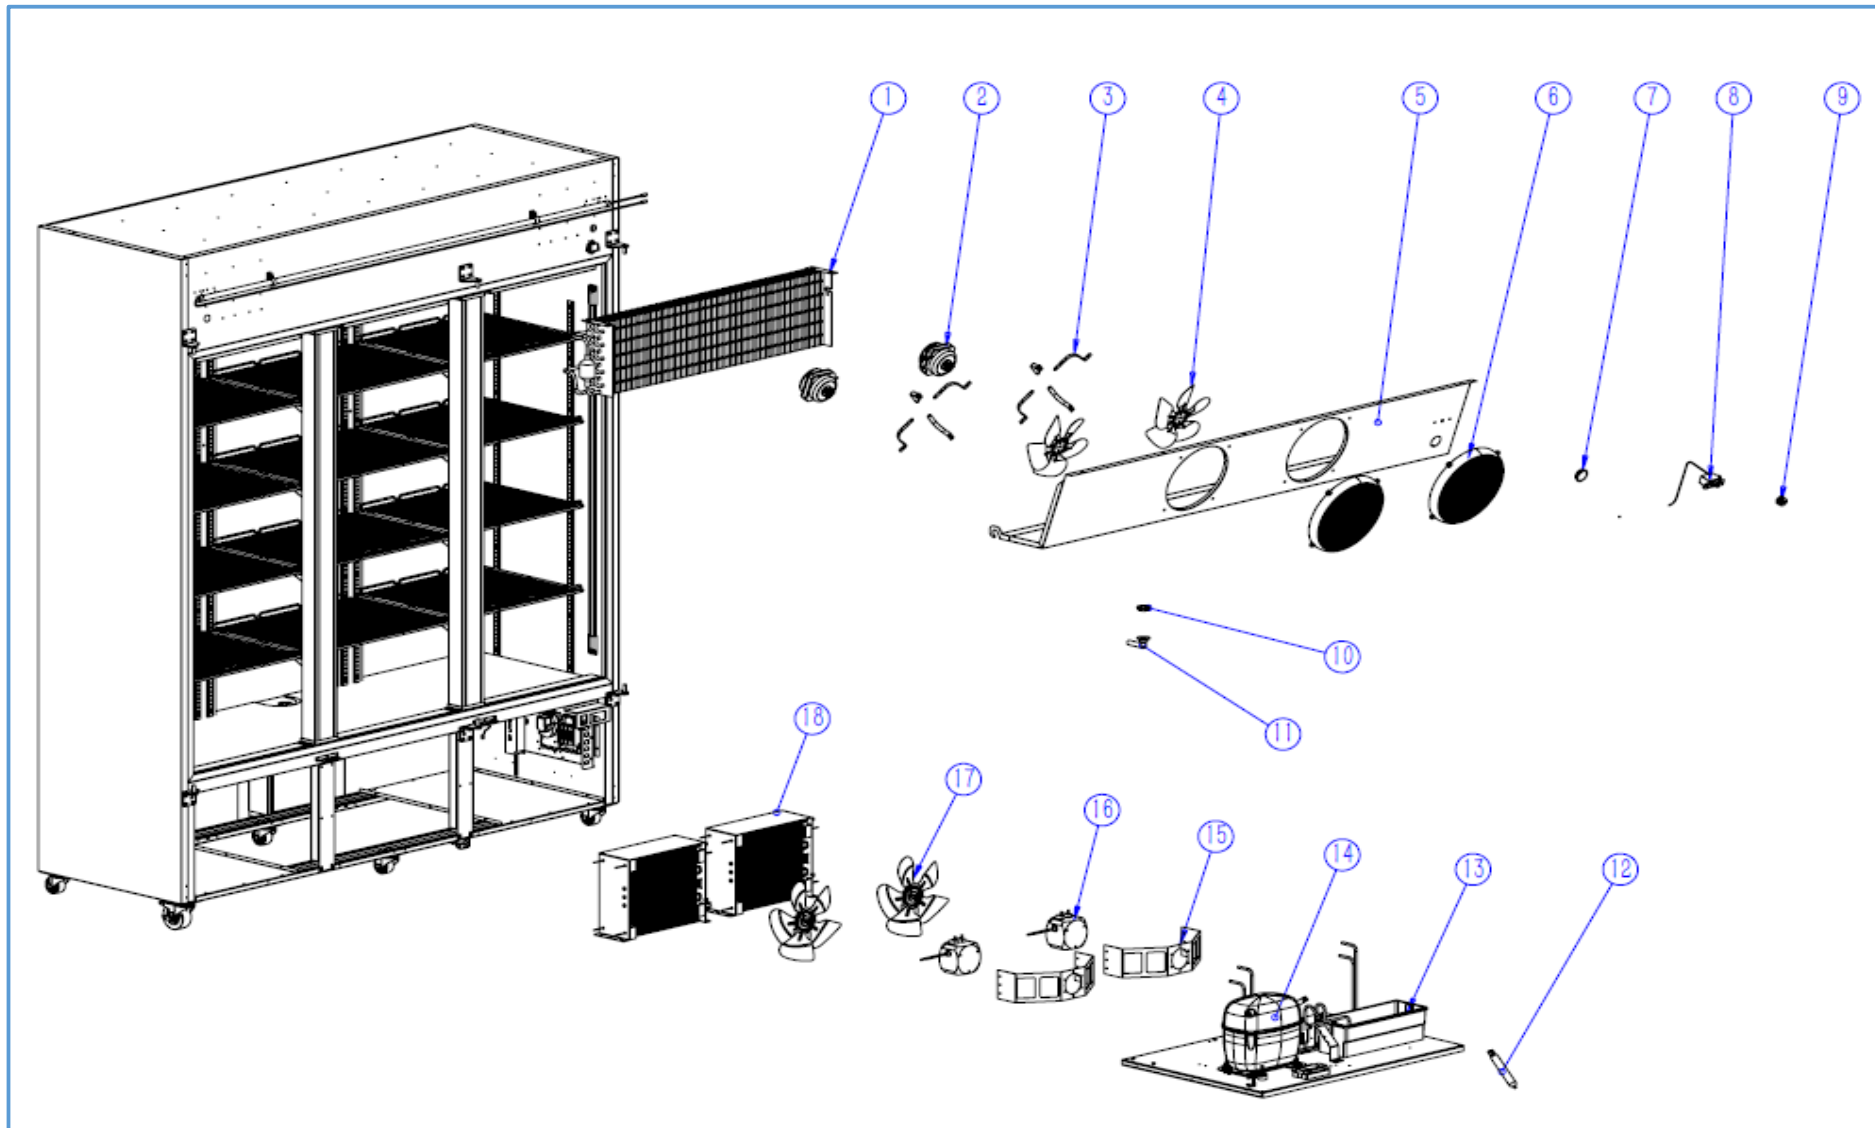

7455.2110

Onderdelen informatie

Erzatzteil information

Spare part information

Information de pièces

Onderdelenlijst 7455.2110

POS:	Art.No.:	Omschrijving:	Aantal:
1-1A	9338.1844	Canopy top and bottom frame(black)	1
1-2		Canopy perspex cover	1
1-3		Left door(black)	1
1-4		Right door(black)	2
1-5	9338.2244	Door sealer(black)	3
1-6	9338.1833	Door handle(black)	1
1-7	9338.1843	Front grill panel(black)	1
1-7A	9338.1843	Front grill panel(black) for digital controller	1
1-8	9338.1905	K clips	53
1-9		Shelf A	8
1-10		Shelf B	4
1-11		Back ventilation right	1
1-12		Back ventilation left	1
1-13		Castor without brake	3
1-14		Castor with brake	3
2-1	9338.1902	T5 LED light	1
2-2	9095.0040	Switch (black)	1
2-3	9338.1836	P shape LED light right	1
2-4	9338.1831	P shape LED light left	1
2-5		T5 LED light	2
2-6		Electrical wiring box	1
2-7	9338.1837	LED transformer LPV-60-24	1
2-8	9338.1838	Defrost timer 15min.	1
2-9		Power plug	1
3-1	9338.1920	Evaporator	1
3-2	9338.1839	Evaporator fan motor	2
3-3		Evaporator fan motor bracket	8
3-4	9338.1885	Evaporator fan blade	2
3-5		Evaporator fan motor panel	1
3-6		Evaporator fan motor cover	2
3-7		Thermometer	1
3-8	9338.1900	Mechanical controller	1
3-9	9338.1900	Mechanical controller knob	1
3-10		Drainage	1
3-11		Drainage connector	1
3-12		Dry filter	1
3-13	9338.2282	Water tray	1
3-14	9338.1846	Compressor	1
3-15		Condenser fan motor bracket	2
3-16	9338.1841	Condenser fan motor	2
3-17	9338.1855	Condenser fan blade	2
3-18	9338.1842	Condenser	2