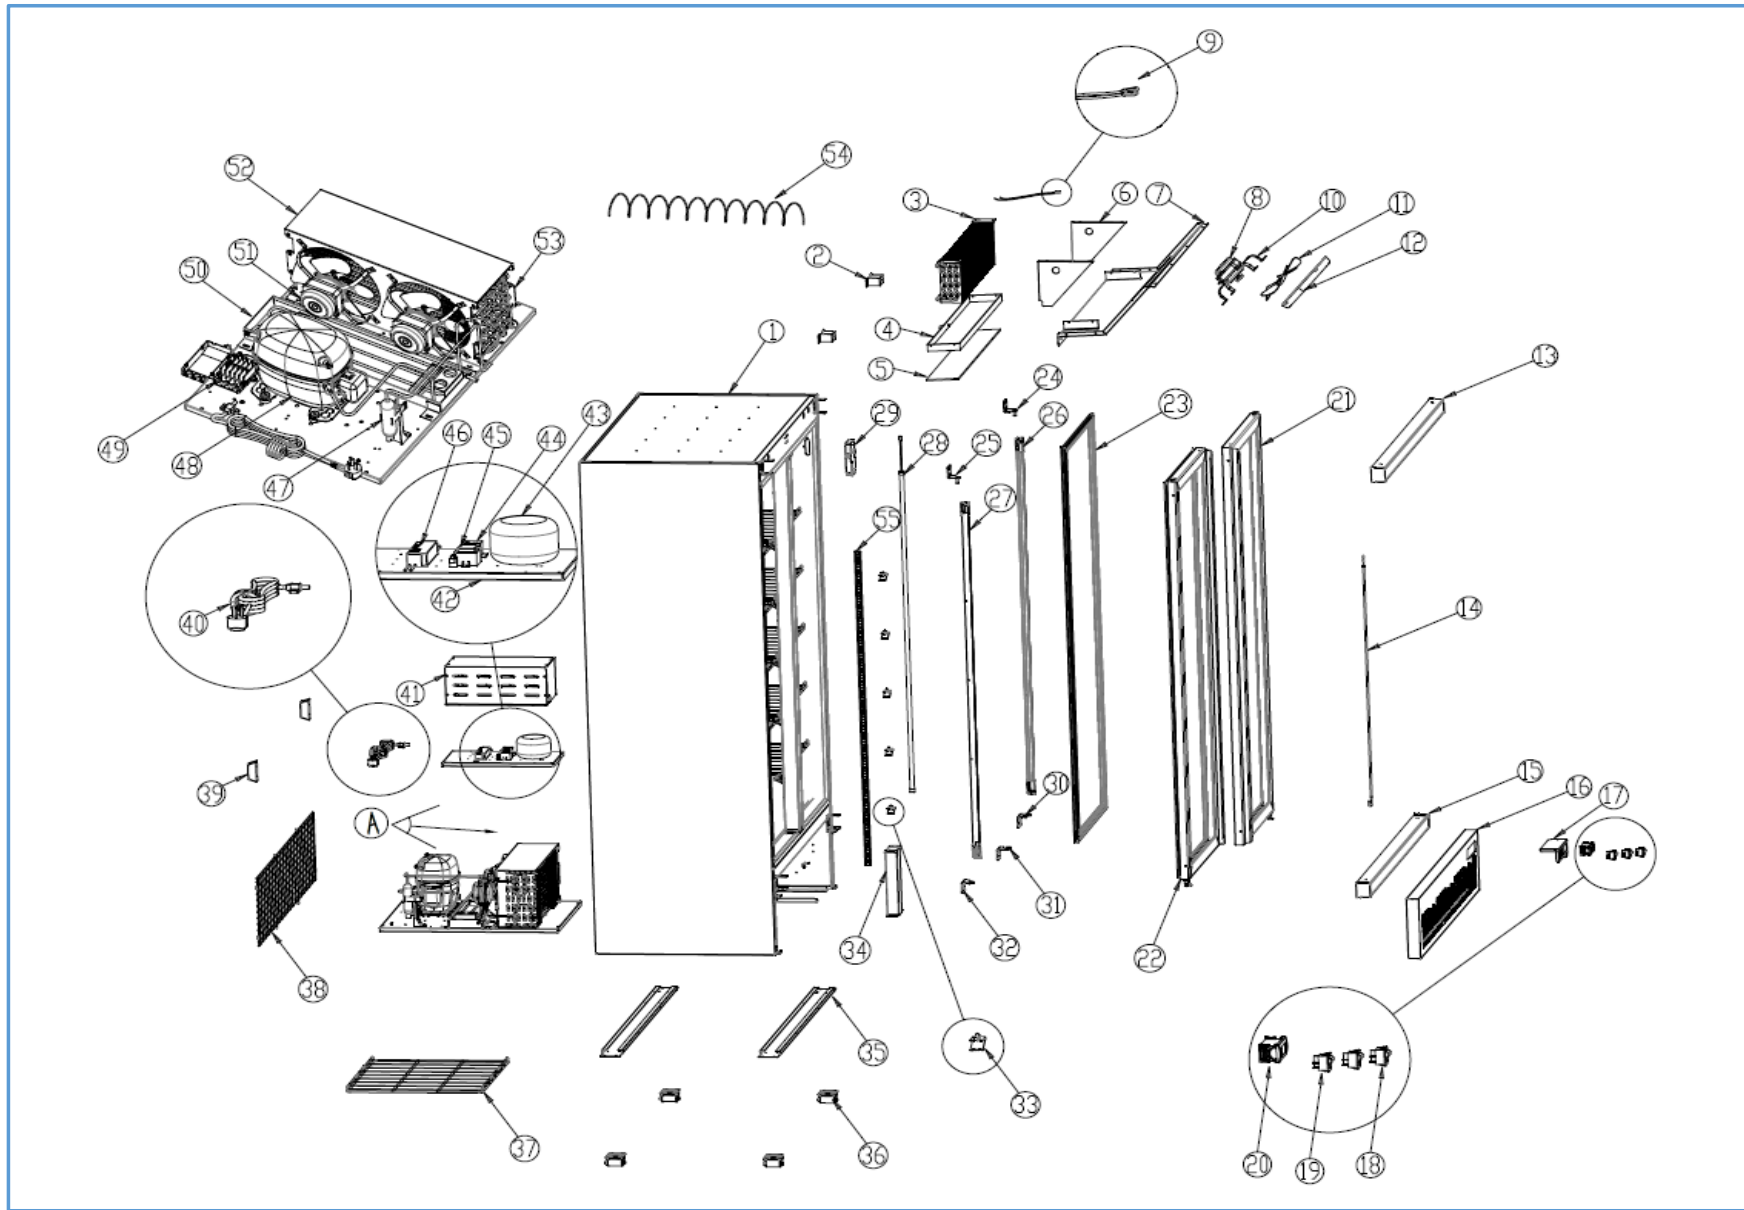

7455.2205

Onderdelen informatie

Erzatzteil information

Spare part information

Information de pièces

Onderdelenlijst 7455.2205

POS:	Art.No.:	Omschrijving:	Aantal:
1		Insulate body	1
2		Bracket	3
3	9338.2330	Evaporator	1
4		Stainless steel water tray 1	1
5		PE adhesive	1
6		Evaporator windshield 1	2
7		Welding part	1
8	9390.1425	Evaporator fan motor	2
9		Thermostat probe	1
10		Evaporator fan motor bracket	16
11	9338.1885	Evaporator fan blade	4
12		Evaporator fan motor cover	2
13		Upper Lintel	1
14		Torsion spring	3
15		Bottom Lintel	1
16	9338.2386	Front grill	1
17		Switch Panel	1
18	9030.0510	Light Switch	2
19	9030.0510	On/Off switch	1
20	9993.7072	Digital controller	1
21		Right door	2
22		Left door	1
23	9338.2306	Door seal	3
24	9338.2314	Upper hinge (right door)	2
25	9338.2310	Upper hinge (left door)	1
26	9338.2264	LED light right	1
27	9338.2260	LED light left	1
28	9338.2262	Middle LED light T5	2
29		Beam cover	2
30	9338.2316	Bottom hinge(right door)	2
31		Door support	1
32	9338.2312	Bottom hinge(left door)	1
33	9338.1905	K clip	65
34		Rack support	2
35		Castor plate	2
36		1" Heavy load casters	8
37		Shelf (side)	6
38		Back mesh	2
39		Back spacer	2
40		Power cable	1
41		Electrical shield	8
42		Electrical fixture plate	1
43		Transformer	1
44		Relay (inside digital controller)	1
45	9338.2286	Digital controller transformer ((inside digital controller)	1
46	9338.2254	LED light driver	1
47		Dry filter	2

Onderdelenlijst 7455.2205

POS:	Art.No.:	Omschrijving:	Aantal:
48	9338.2328	Compressor NE2168DU	1
49		Wire box set	1
50		Stainless steel water tray	1
51	9390.0130	Condenser fan motor	2
52		Condenser fan motor cover	1
53	9338.2252	Condenser	1
54		Capillary	0,077
55		K strip	12