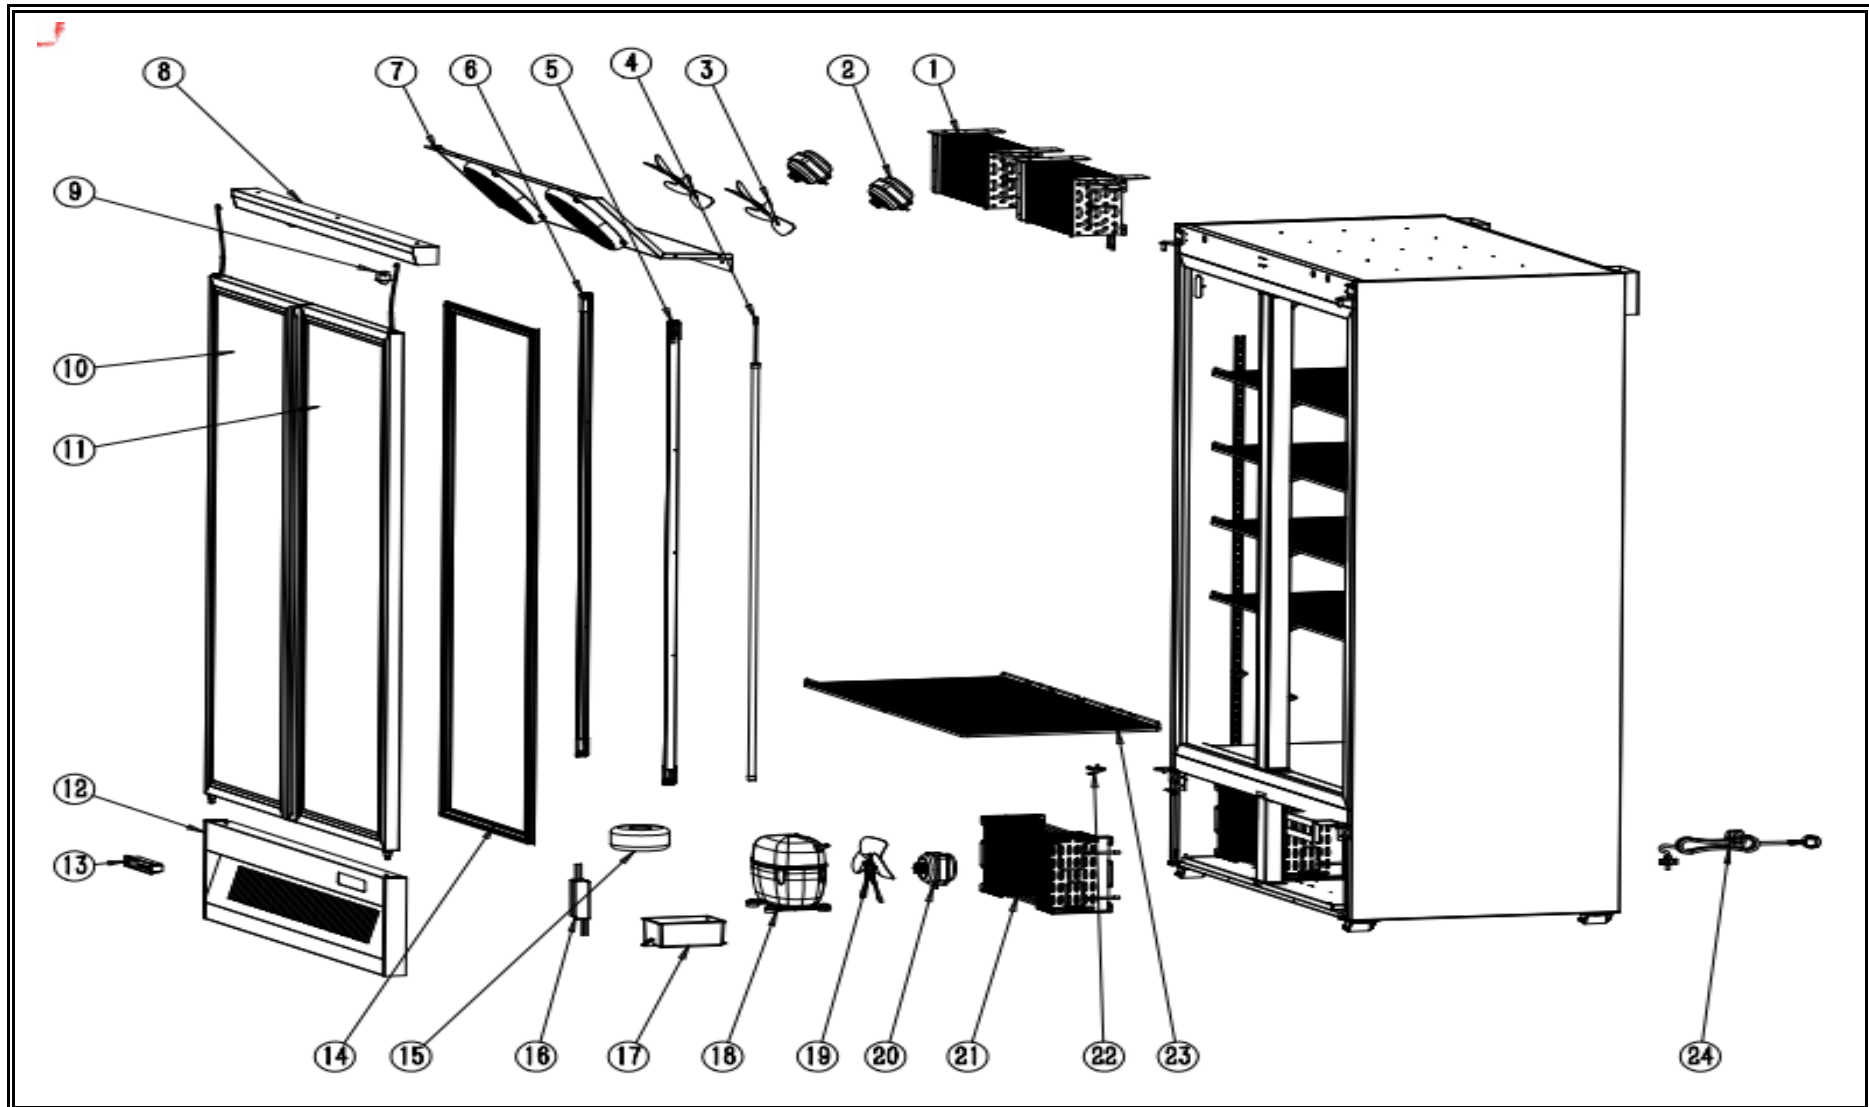

7455.2245

R290

Onderdelen informatie
Erzatzteil information
Spare part information
Information de pièces

POS:	Art.No.:	Omschrijving:	Aantal:
1	CS9338.2790	Evaporator	2
2	CS9390.1425	Evaporator fan motor	2
3	CS9338.1885	Evaporator fan blade	2
4	CS9338.2262	Middle LED light T5	1
5	CS9338.2264	LED light right	1
6	CS9338.2260	LED light left	1
7		Evaporator fan motor cover panel	1
8		Top decoration panel	1
9	CS9338.2764	Fan switch	2
10		Glass door left	1
11		Glass door right	1
12	CS9338.2812	Front grill	1
13	CS9390.2405	Digital controller	1
14	CS9338.2306	Door seal	2
15		Transformer	1
16	CS9338.2792	Led light driver	1
17		Water tray	2
18	CS9390.2325	Compressor	2
19	CS9338.1885	Condenser fan blade	2
20	CS9390.1425	Condenser fan motor	2
21	CS9338.2252	Condenser	2
22	CS7455.2225	Kclip	45
23	CS7455.2228	Shelf	10
24		Power cable	1