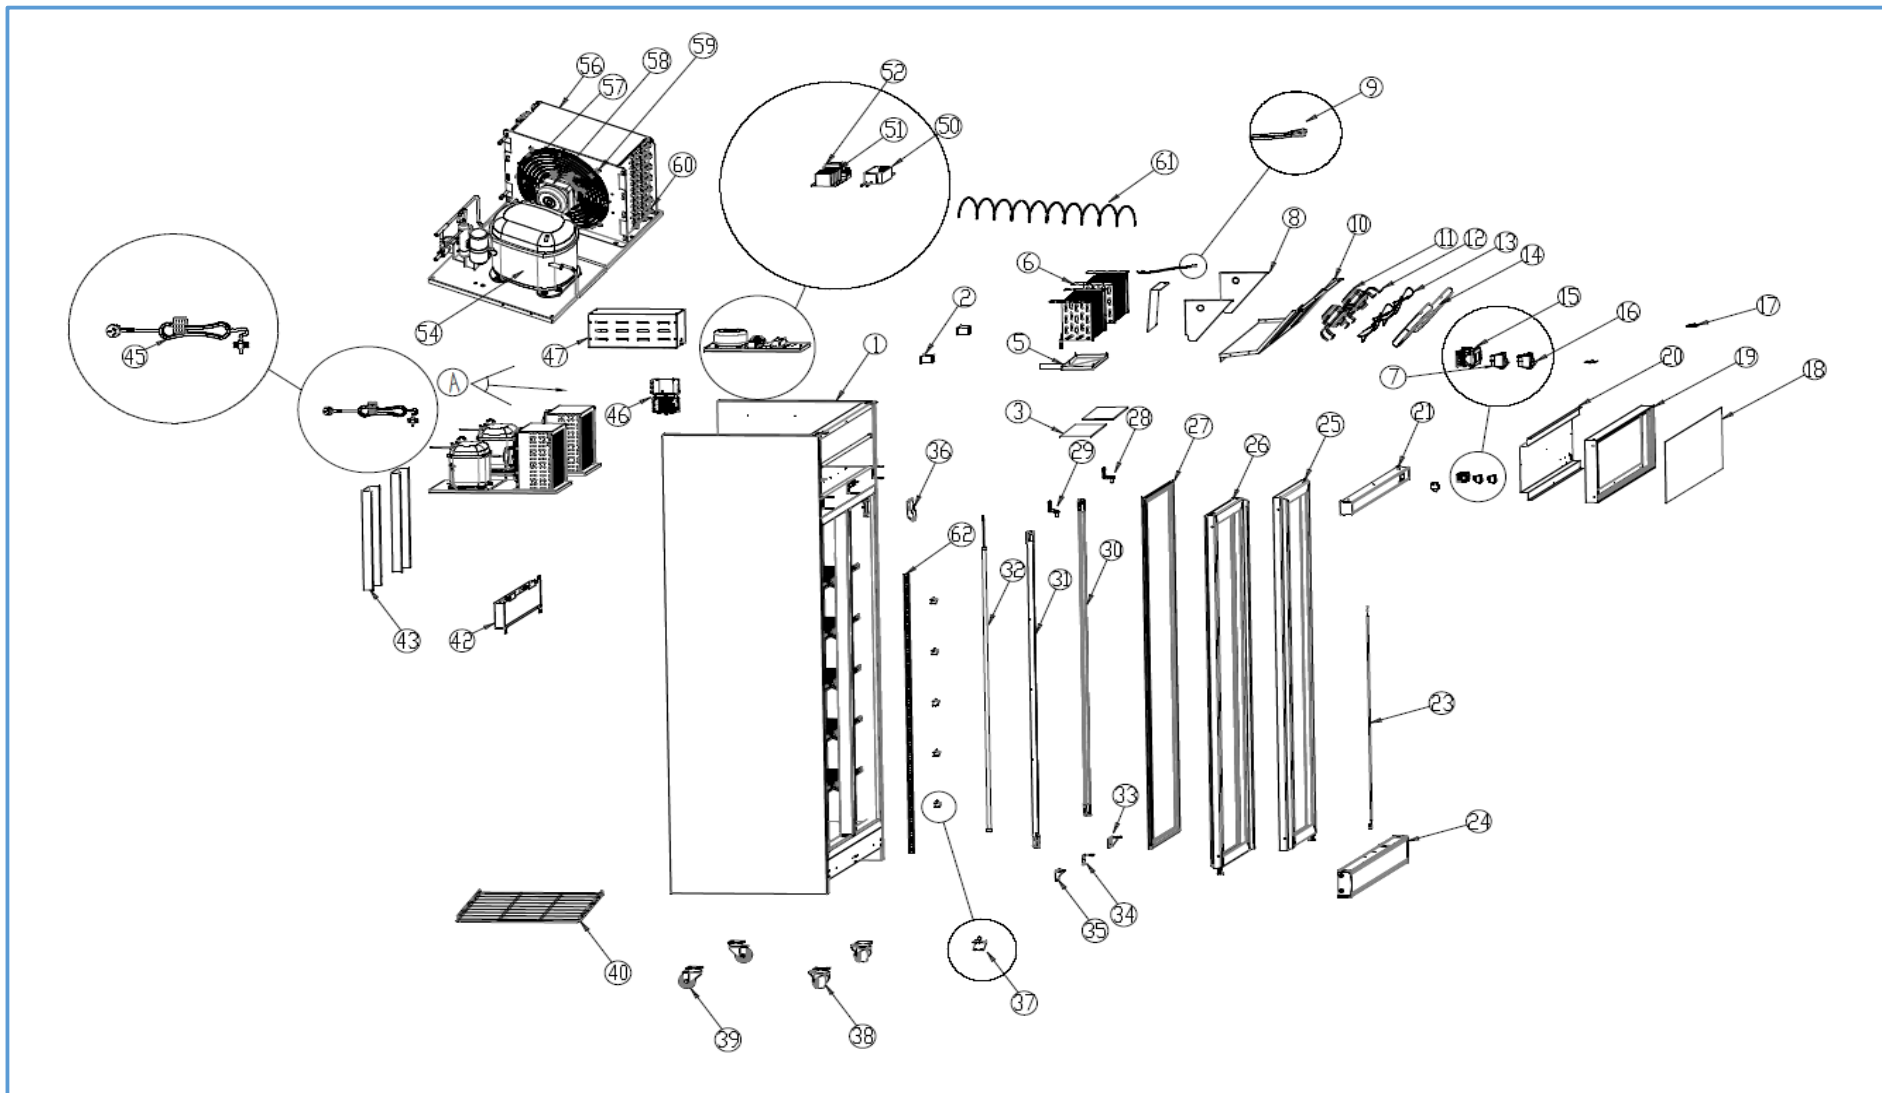

## Onderdelenlijst 7455.2405

POS:	Art.No.:	Omschrijving:	Aantal:
1		Cabinet body	1
2		Supporter for evaporator cover	2
3		PE adhesive sticker	1
5		Evaporator water tray	1
6	9338.2266	Evaporator	2
7	9030.0510	Light switch	1
8		Evaporator end panel	2
9		Temperature sensor	
10		Evaporator fan cover panel	1
11	9390.1425	Evaporator fan motor	2
12		Supporter of fan motor	4
13	9338.1885	Evaporator fan blade	1
14		Evaporator fan cover	1
15	9338.2324	Digital controller	1
16	9030.0510	Refrigeration switch	1
17		S/S support	2
18		Perspex cover	1
19		Canopy	1
20		Light installation panel	1
21		Top decoration panel	1
23		Torsion spring	2
24		Bottom front grill	1
25	9338.2256	Right door	1
26	9338.2258	Left door	1
27	9338.2306	Door sealer	2
28	9338.2314	Right top hinge	1
29	9338.2310	Left top hinge	1
30	9338.2264	Right LED light	1
31	9338.2260	Left LED light	1
32		Middle LED light	1
33		Right bottom hinge	1
34		Door supporter	1
35		Left bottom hinge	1
36		Mullion wire cover	1
37	9338.1905	K clip	45
38		Braked castor	2
39		Unbraked castor	2
40	7455.2452	Shelf	10
42		Back water tray	1
43		Cover for part of condenser	1
45		Power cable	1
46		Wiring box	1
47		Box cover	1
50		LED driver	1
51	9338.2286	Transformer for controller	1
52		Relay	1
54	9338.2246	Compressor K480DU	1

## Onderdelenlijst 7455.2405

POS:	Art.No.:	Omschrijving:	Aantal:
56		Condenser fan motor cover	1
57	9338.1855	Condenser fan blade	1
58	9390.0130	Condenser fan motor	1
59		Condenser fan cover	1
60		Condenser	1
61		Capillary	0,0956
62		K strip	1