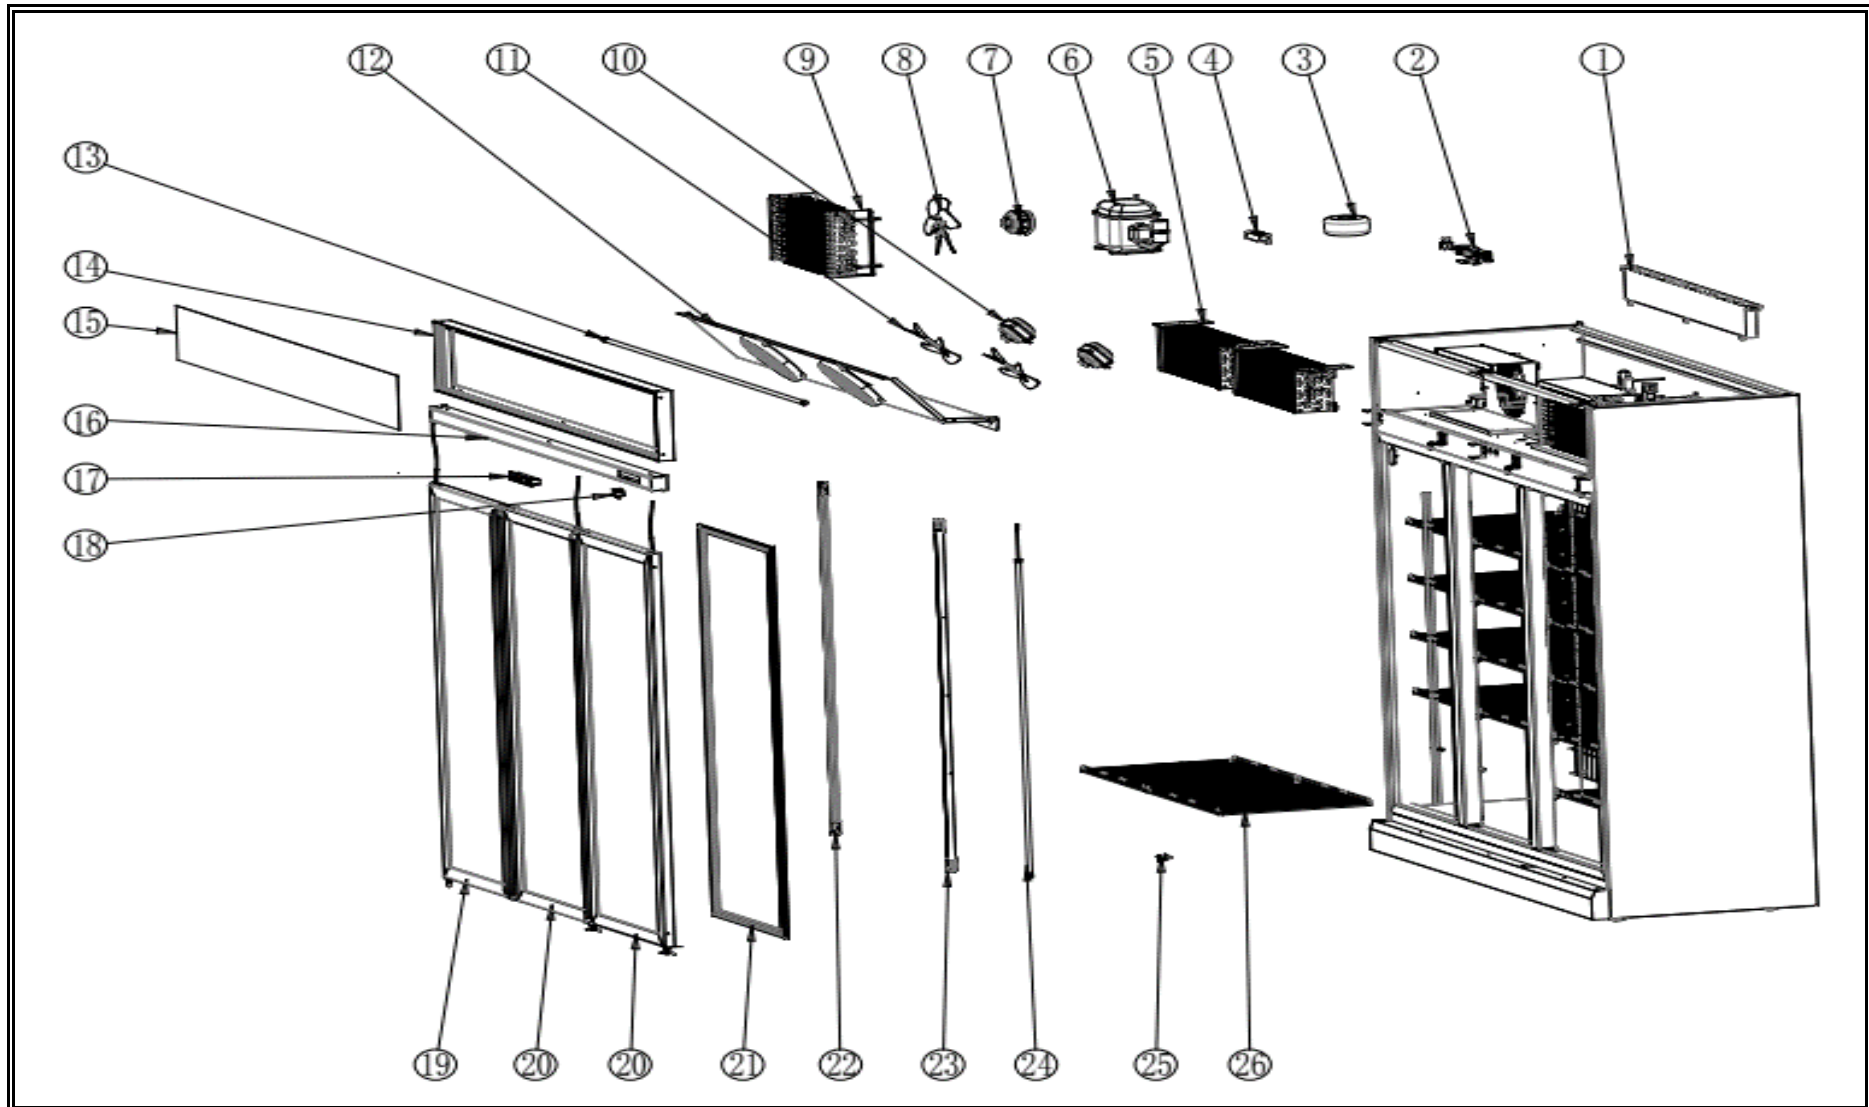

7455.2430

R290

Onderdelen informatie
Erzatzteil information
Spare part information
Information de pièces

POS:	Art.No.:	Omschrijving:	Aantal:
1	CS9338.2840	Water tray	1
2		Plug cable	1
3		Transformer	1
4	CS9338.2794	Led light driver	1
5	CS9338.2796	Evaporator	2
6	CS9338.3430	Compressor	2
7	CS9390.0130	Condenser fan motor	2
8	CS9338.1855	Condenser fan blade	2
9	CS9338.2838	Condenser	2
10	CS9390.1425	Evaporator fan motor	2
11	CS9338.1885	Evaporator fan blade	2
12		Evaporator fan motor cover panel	1
13	CS9338.2820	Canopy box light	1
14		Canopy box	1
15	CS9338.2436	Canopy perspex cover	1
16		Top decoration panel	1
17	CS9390.2405	Digital controller	1
18	CS9338.2764	Fan switch	3
19	CS9338.2834	Glass door left	1
20	CS9338.2836	Glass door right	2
21	CS9338.2306	Door seal	3
22	CS9338.2260	Led light light	1
23	CS9338.2264	Led light Right	1
24	CS9338.2262	Middle frame light	2
25	CS7455.2225	Kclip	65
26	CS7455.2228	Shelf side	10
26a	CS7455.2229	Shelf middle	5