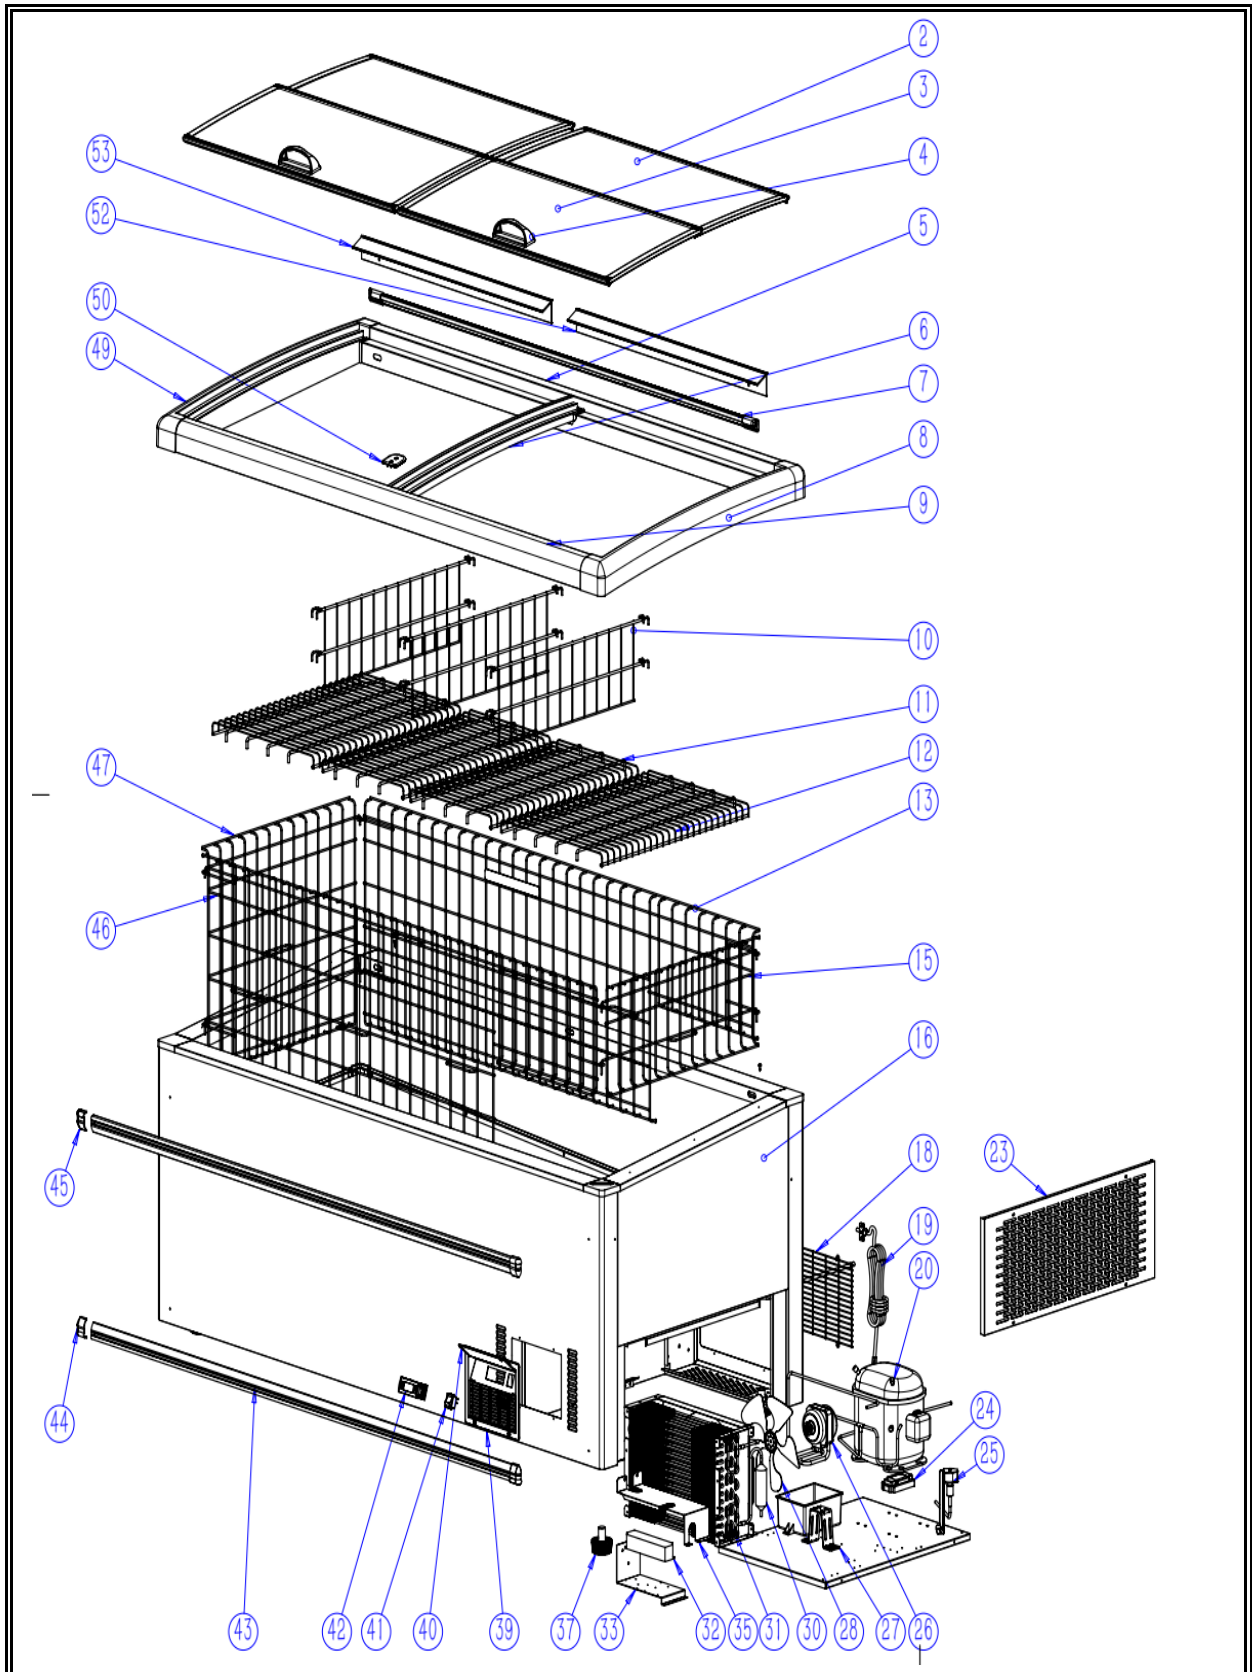

**7455.2520**

**R290**

Onderdelen informatie  
Erzatzteil information  
Spare part information  
Information de pièces

POS:	Art.No.:	Omschrijving:	Aantal:
2		Rear glass door	2
3		Front glass door	2
4		Glass door handle	1
5		Back frame	1
6		Mullion	1
7		Right LED light accessories	1
8		Right frame	1
9		Front frame	1
10	CS7455.2540	Separate bar	2
11		Bottom net A	1
12		Bottom net	2
13		Rear side net	1
14		Front side net	1
15		Right side net	1
16		Indulated body	1
18		Back mesh	1
19		Power cable	1
20	CS9390.2325	Compressor	1
23		Side panel of compressor unit	1
24		Electronic box	1
25	CS9338.2460	Solenoid valve	1
26	CS9390.0130	Fan motor	1
27		Condenser fan motor bracket	1
28	CS9338.1855	Condenser fan blade	1
30		Dry filter	1
31		Condenser	1
32		LED light driver	1
33		Fixed parts	1
35		Electronic box cover	1
37		Adjustable feet	4
39		Thermostat panel	1
40		Thermostat panel cover	1
41	CS9030.0510	Light switch	1
42	CS9338.2754	Digital controller	1
43		Bumper strip B	2
44		Bumper strip right cover	2
45		Bumper strip left cover	2
47		Left side net	1
49		Left frame	1
50		Positioning cover	1
52		Left PVC price strip	1
53		Right PVC price strip	1