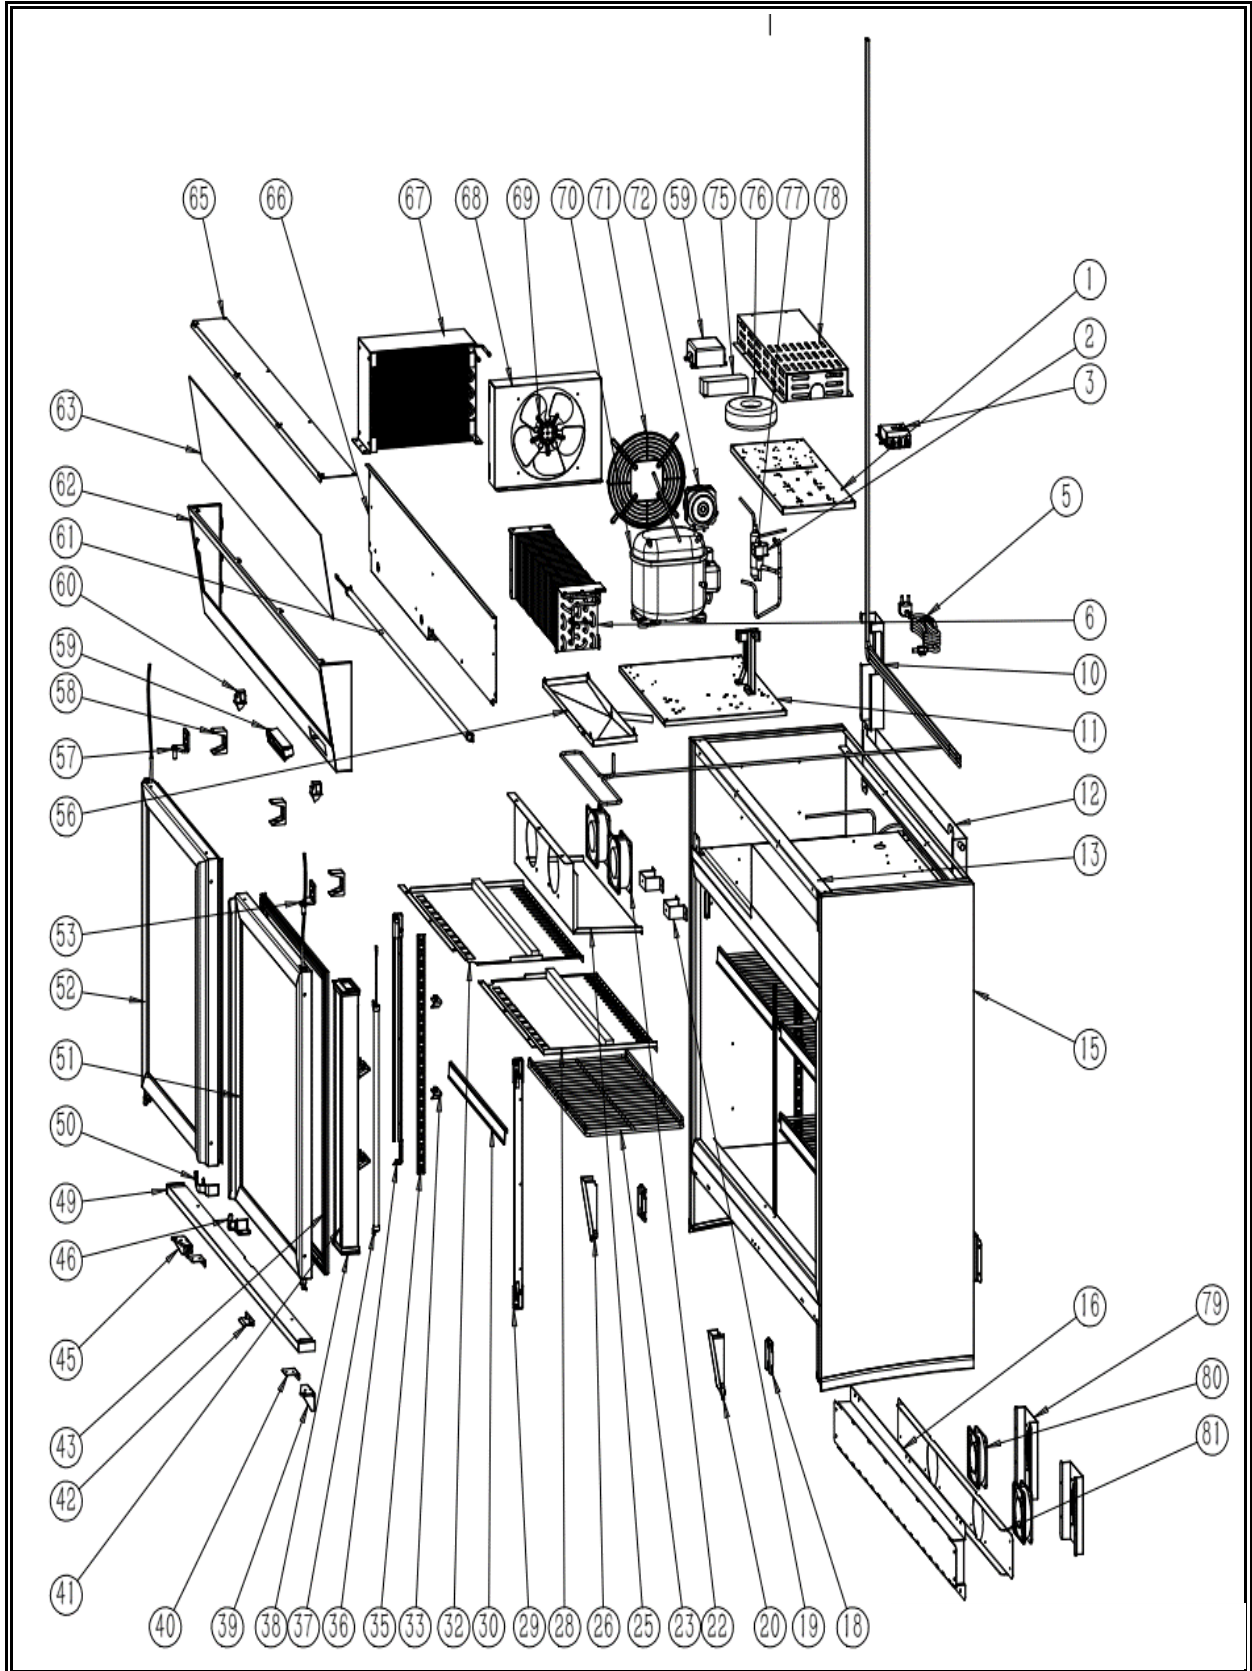

**7455.2520**

**R290**

Onderdelen informatie  
Erzatzteil information  
Spare part information  
Information de pièces

POS:	Art.No.:	Omschrijving:	Aantal:
2		Rear glass door	2
3		Front glass door	2
4		Glass door handle	1
5		Back frame	1
6		Mullion	1
7		Right LED light accessories	1
8		Right frame	1
9		Front frame	1
10	CS7455.2540	Separate bar	2
11		Bottom net A	1
12		Bottom net	2
13		Rear side net	1
14		Front side net	1
15		Right side net	1
16		Indulated body	1
18		Back mesh	1
19		Power cable	1
20	CS9390.2325	Compressor	1
23		Side panel of compressor unit	1
24		Electronic box	1
25	CS9338.2460	Solenoid valve	1
26	CS9390.0130	Fan motor	1
27		Condenser fan motor bracket	1
28	CS9338.1855	Condenser fan blade	1
30		Dry filter	1
31		Condenser	1
32		LED light driver	1
33		Fixed parts	1
35		Electronic box cover	1
37		Adjustable feet	4
39		Thermostat panel	1
40		Thermostat panel cover	1
41	CS9030.0510	Light switch	1
42	CS9338.2754	Digital controller	1
43		Bumper strip B	2
44		Bumper strip right cover	2
45		Bumper strip left cover	2
47		Left side net	1
49		Left frame	1
50		Positioning cover	1
52		Left PVC price strip	1
53		Right PVC price strip	1