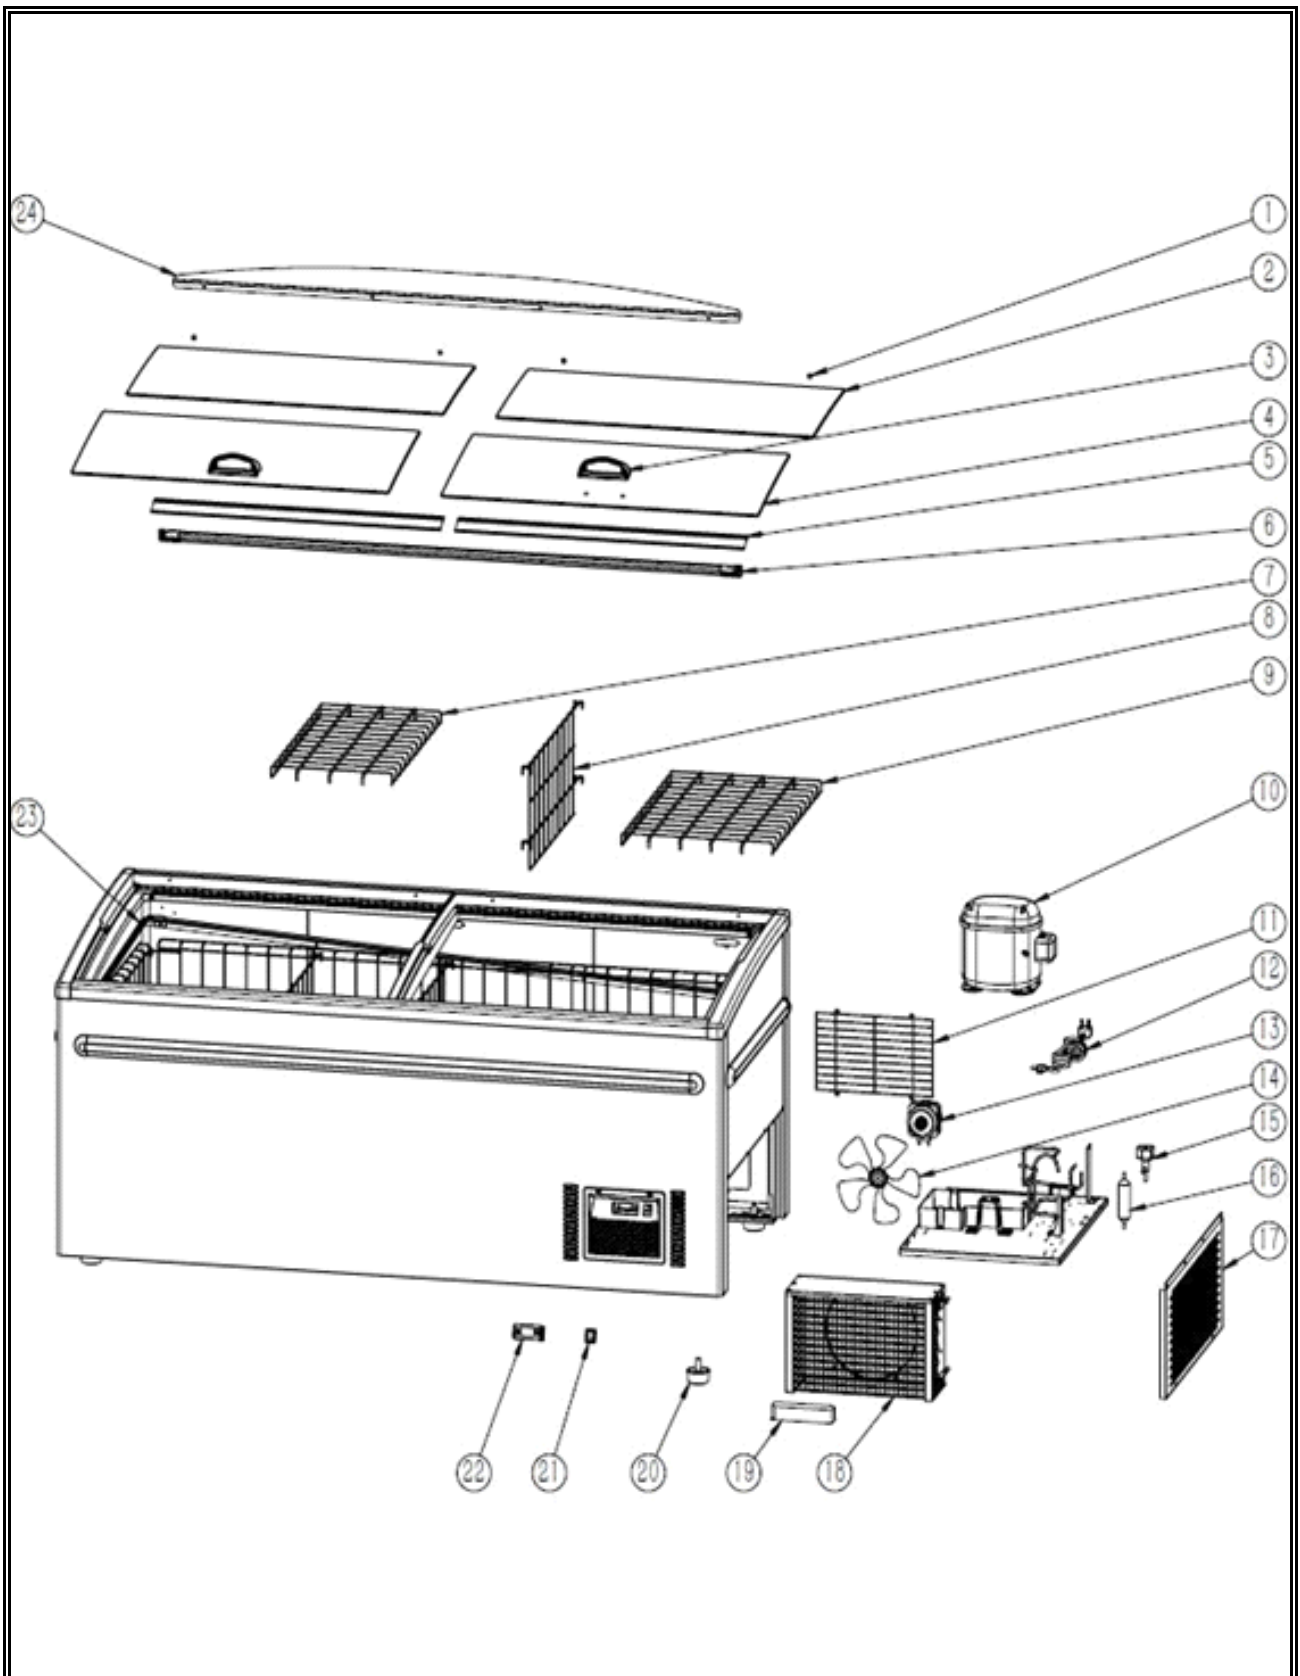

# Spare part information

**7455.2660**

**CombiSteel**

**7455.2660**

**Spare part list 7455.2660**

<b>POS:</b>	<b>Art.No.:</b>	<b>Omschrijving:</b>	<b>Aantal:</b>
1	**	Glass cushioning pad	4
2	**	Bottom glass door	2
3	CS9338.5558	Handle	2
4	**	Upper glass door (with Handle)	2
5	**	Price holder	2
6	CS9338.5550	P-type right LED light(white)	1
7	**	Bottom gridding A	2
8	**	Separator net	3
9	**	Bottom gridding	2
10	CS9338.2152	Compressor	1
12	**	Power cord	1
13	CS9338.5556	Motor	1
14	CS9338.1855	Fan blade	1
15	CS9338.2982	Solenoid valve	1
16	**	Filter dryer	1
17	**	Cabin side panel	1
18	**	Condenser	1
19	CS9338.5548	LED light driver	1
20	**	Supporter	4
21	CS9338.5554	Lamp switch	1
22	CS9338.5488	Digital temperature controller	1
23	CS9338.5552	Hot line (240V);L4900	1
24	**	Decorative plate(grey)	1
	**		
	**		
	**		
	**		
	**		
	**		
.		## = Parts cannot be ordered separately.	
.		** = No article number known, must be requested specifically.	