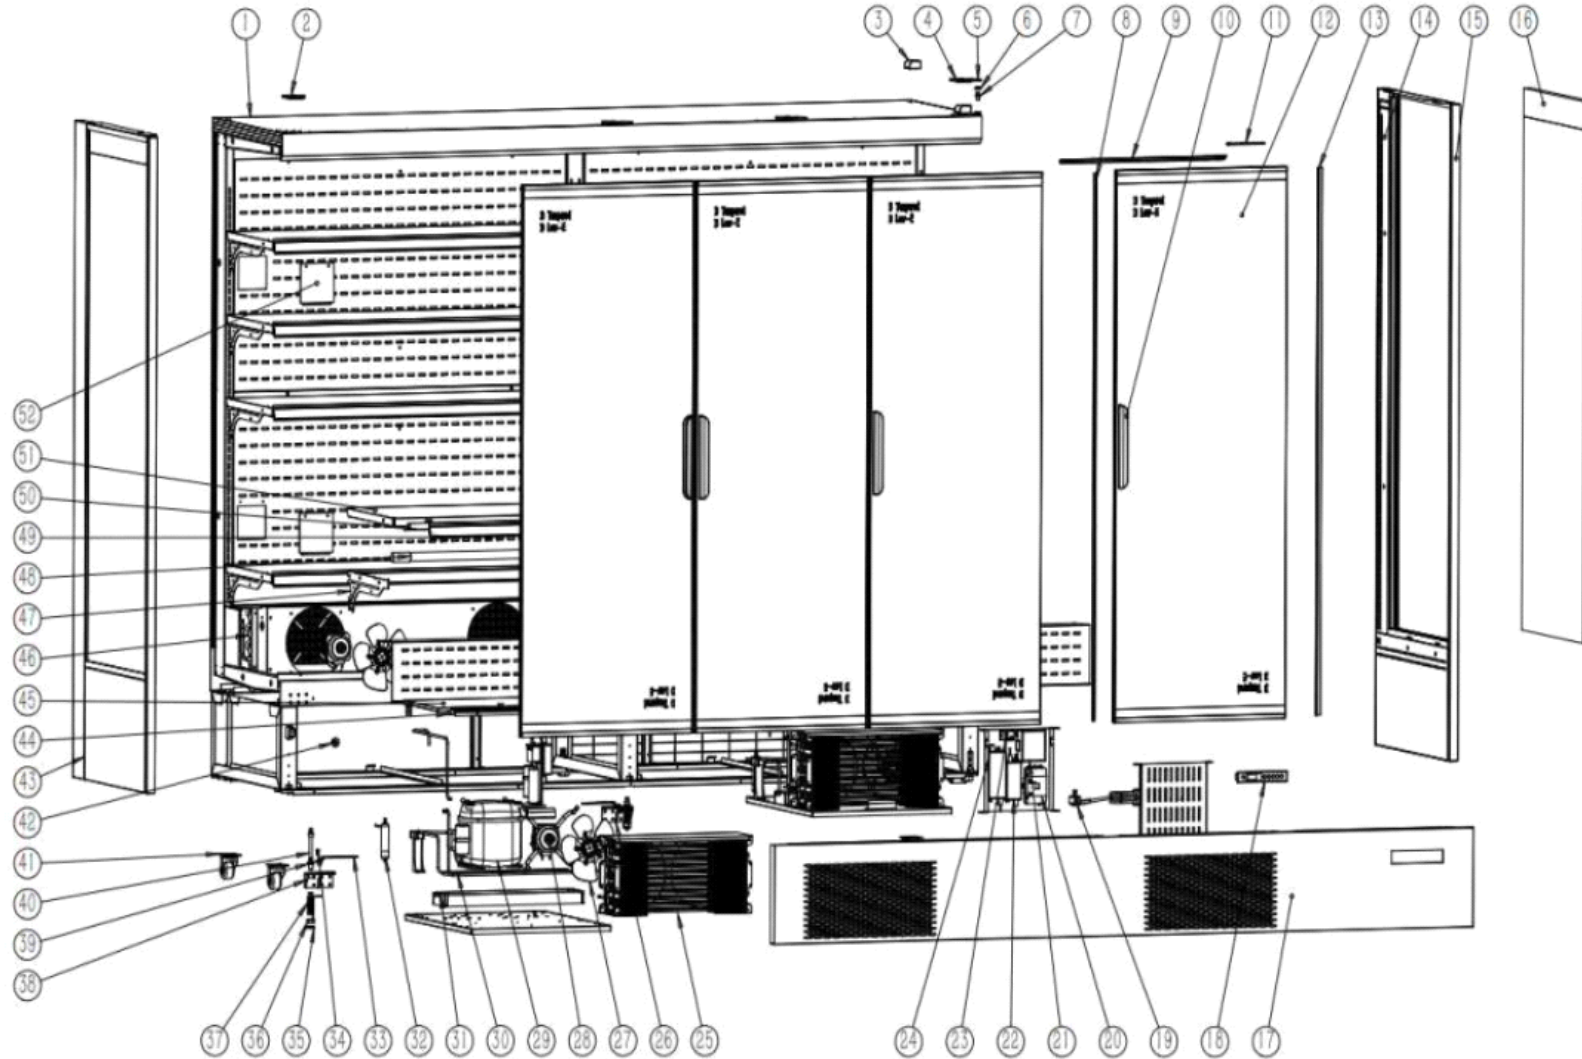

## Spare part list 7455.3110

POS:	Art.No.:	Omschrijving:	Aantal:
5	**	C-internal circlips	4
8	**	Door gasket transparent	4
9	**	Door gasket transparent	8
10	**	C-handle	4
12	CS9338.5460	Glass door	4
13	**	Door gasket transparent	4
14	**	Right-side plate(black)	1
16	**	Glass	2
17	**	Front grill(black)	1
18	CS9390.2410	controller	1
19	**	Power plug	1
22	**	LED driver	1
23	**	relay	1
24	**	LED driver	1
25	**	condenser	2
27	CS9338.1885	fan motor	8
28	**	motor	8
29	CS9338.2246	compressor	2
30	**	subcondenser	2
31	**	Water pan	2
32	**	Dry filter	2
33	**	stopper	4
35	**	Torsion spring stopper	4
36	**	Torsion spring fastener	4
37A	**	torsional spring right	3
37B	**	torsional spring left	1
41	**	supporting leg(black)	6
43	**	Left side plate(black)	1
45	**	Bottom shelf(black)	4
46	**	Vertical evaporator	2
47	**	Universal support arm(black)	20
48	**	D type LED light(white)	12
49	**	Price bar(black)	10
51	**	Narrow cabinet shelf(black)	10
.		## = Parts cannot be ordered separately.	
.		** = No article number known, must be requested specifically.	