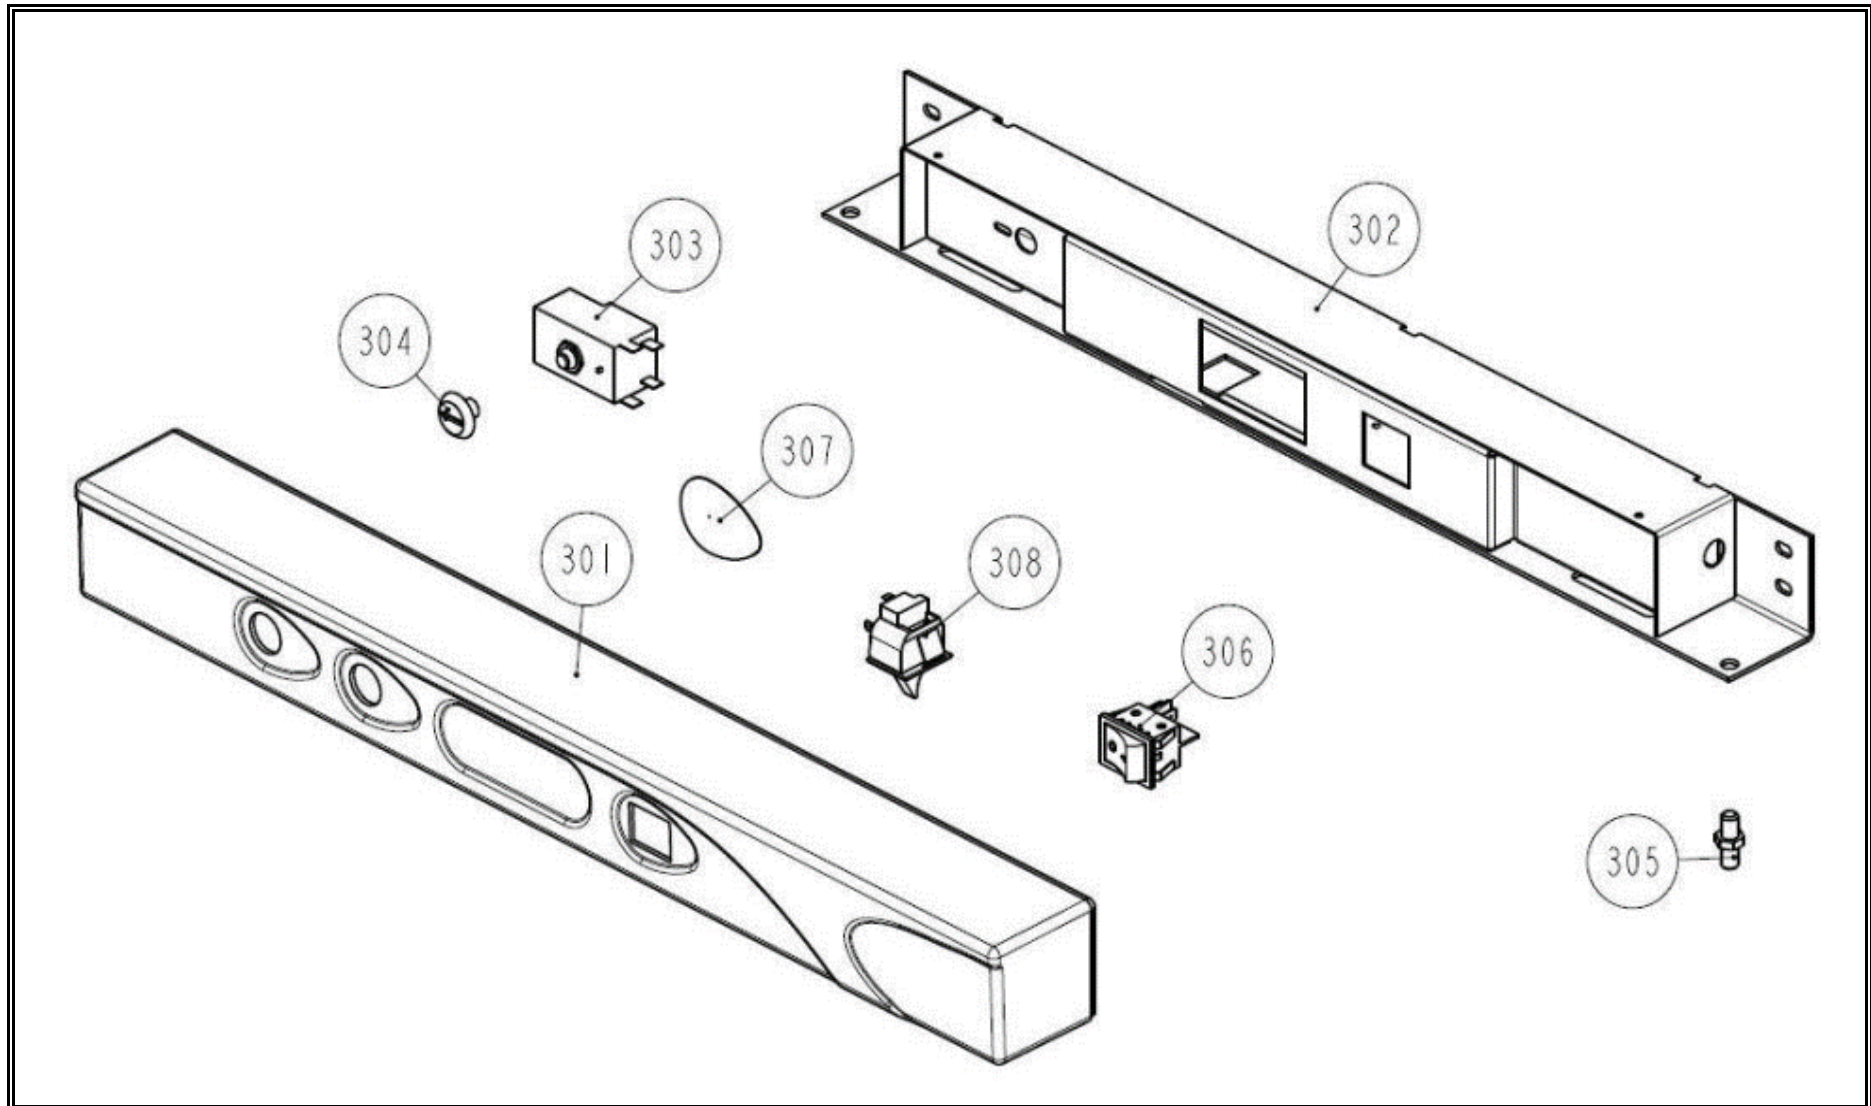

7464.0094

R600a

Onderdelen informatie
Erzatzteil information
Spare part information
Information de pièces

| POS: | Art.No.: | Omschrijving: | Aantal: |
|------|-------------|---------------------------------|---------|
| 102 | | DOOR | 1 |
| 104 | | SHEET TOP PANEL | 1 |
| 105 | | SHEET BOTTOM HINGE SELF CLOSING | 3 |
| 107 | | WATER DISCHARGE BUSHING | 1 |
| 108 | | HEAT EXCHANGER PIPE FUZE | 1 |
| 109 | CS9137.0350 | LED DRIVER 24VDC 15W | 1 |
| 112 | | CABLE CANAL 200MM | 1 |
| 113 | | P SHEET FRONT SHUTTER | 1 |
| 114 | | SHEET BODY BOTTOM WEFT 1,5MM | 1 |
| 115 | | COMPRESSOR CHASIS | 1 |
| 116 | CS9137.0220 | ADJ FOOT | 1 |
| 117 | CS9137.0200 | GRID BACK | 1 |
| 118 | CS9137.0230 | POWER CORD (2MT) 3GX1 | 1 |
| 119 | CS7464.0091 | SHELF | 1 |
| 201 | | COMPRESSOR SERVICE PIPE | 1 |
| 202 | CS9137.0390 | FAN RADYAL CONDENSER | 1 |
| 203 | | CONDENSER | 1 |
| 204 | | EVAPORATOR | 1 |
| 206 | | INNER RADIAL FAN COVER | 1 |
| 207 | CS9137.0070 | COMPRESSOR | 1 |
| 208 | CS9137.0320 | FAN RADIAL EVAPORATOR | 1 |
| 209 | CS9137.0080 | DRIER | 1 |
| 210 | | DRAINAGE TRAY BLACK(INJECTION) | 1 |
| 211 | | BACK RADIAL FAN PROTECTION | 1 |
| 301 | | COVER CONTROL PANEL | 1 |
| 302 | | P SHEET CONTROL PANEL | 1 |
| 303 | CS9137.0140 | THERMOSTAT MECHANICAL | 1 |
| 304 | | THERMOSTAT BUTTON | 1 |
| 305 | | HINGE PIN | 1 |
| 306 | | SWITCH ROCKER | 1 |
| 307 | | STICKER TERMOSTAT | 1 |
| 308 | | SWITCH DOOR CONTROL FAN | 1 |
| 404 | | LED STRIP | 1 |
| 502 | | LOWER HINGE BUS | 1 |
| 504 | CS9137.0040 | BUILT IN HANDLE BLACK | 1 |
| 506 | CS9137.0020 | DOOR GASKET | 1 |