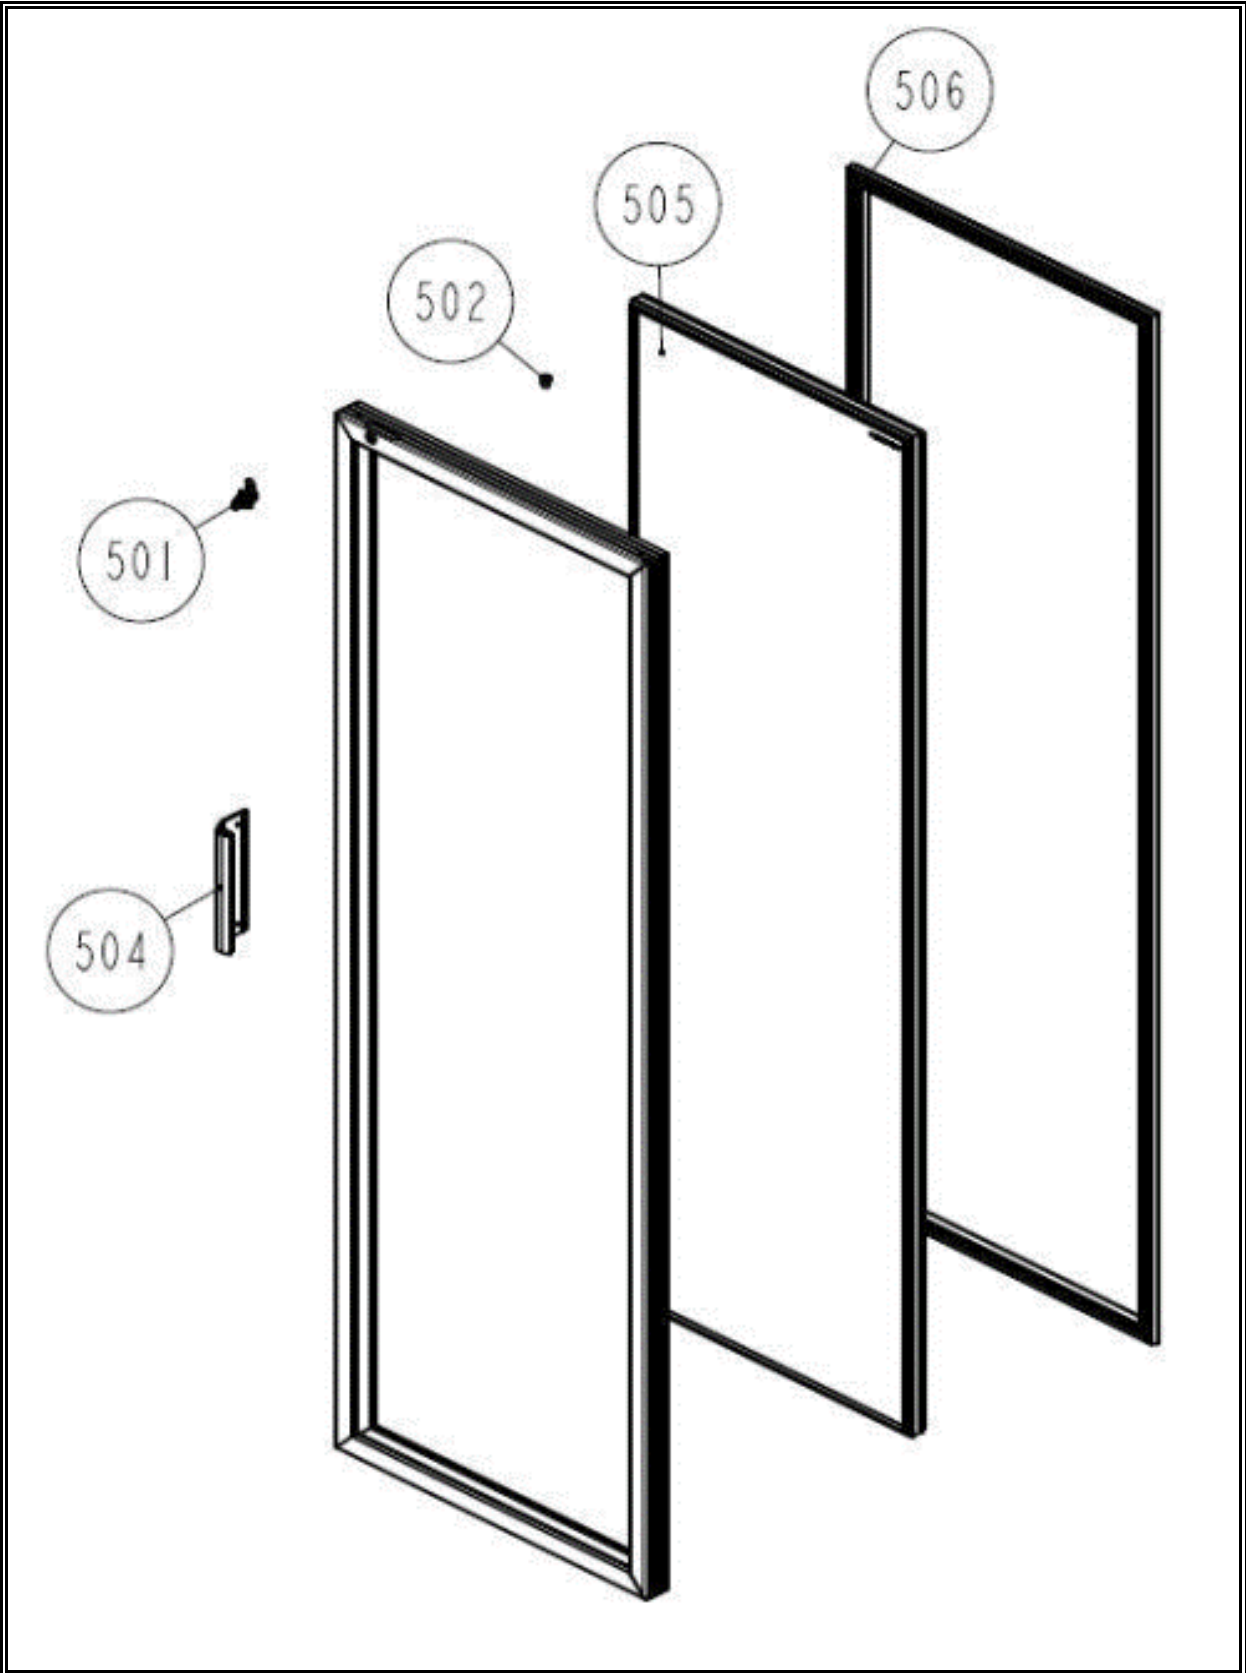

7464.0094

R600a

Onderdelen informatie
Erzatzteil information
Spare part information
Information de pièces

| POS: | Art.No.: | Omschrijving: | Aantal: |
|------|-------------|---------------------------------|---------|
| 102 | | DOOR | 1 |
| 104 | | SHEET TOP PANEL | 1 |
| 105 | | SHEET BOTTOM HINGE SELF CLOSING | 3 |
| 107 | | WATER DISCHARGE BUSHING | 1 |
| 108 | | HEAT EXCHANGER PIPE FUZE | 1 |
| 109 | CS9137.0350 | LED DRIVER 24VDC 15W | 1 |
| 112 | | CABLE CANAL 200MM | 1 |
| 113 | | P SHEET FRONT SHUTTER | 1 |
| 114 | | SHEET BODY BOTTOM WEFT 1,5MM | 1 |
| 115 | | COMPRESSOR CHASIS | 1 |
| 116 | CS9137.0220 | ADJ FOOT | 1 |
| 117 | CS9137.0200 | GRID BACK | 1 |
| 118 | CS9137.0230 | POWER CORD (2MT) 3GX1 | 1 |
| 119 | CS7464.0091 | SHELF | 1 |
| 201 | | COMPRESSOR SERVICE PIPE | 1 |
| 202 | CS9137.0390 | FAN RADYAL CONDENSER | 1 |
| 203 | | CONDENSER | 1 |
| 204 | | EVAPORATOR | 1 |
| 206 | | INNER RADIAL FAN COVER | 1 |
| 207 | CS9137.0070 | COMPRESSOR | 1 |
| 208 | CS9137.0320 | FAN RADIAL EVAPORATOR | 1 |
| 209 | CS9137.0080 | DRIER | 1 |
| 210 | | DRAINAGE TRAY BLACK(INJECTION) | 1 |
| 211 | | BACK RADIAL FAN PROTECTION | 1 |
| 301 | | COVER CONTROL PANEL | 1 |
| 302 | | P SHEET CONTROL PANEL | 1 |
| 303 | CS9137.0140 | THERMOSTAT MECHANICAL | 1 |
| 304 | | THERMOSTAT BUTTON | 1 |
| 305 | | HINGE PIN | 1 |
| 306 | | SWITCH ROCKER | 1 |
| 307 | | STICKER TERMOSTAT | 1 |
| 308 | | SWITCH DOOR CONTROL FAN | 1 |
| 404 | | LED STRIP | 1 |
| 502 | | LOWER HINGE BUS | 1 |
| 504 | CS9137.0040 | BUILT IN HANDLE BLACK | 1 |
| 506 | CS9137.0020 | DOOR GASKET | 1 |