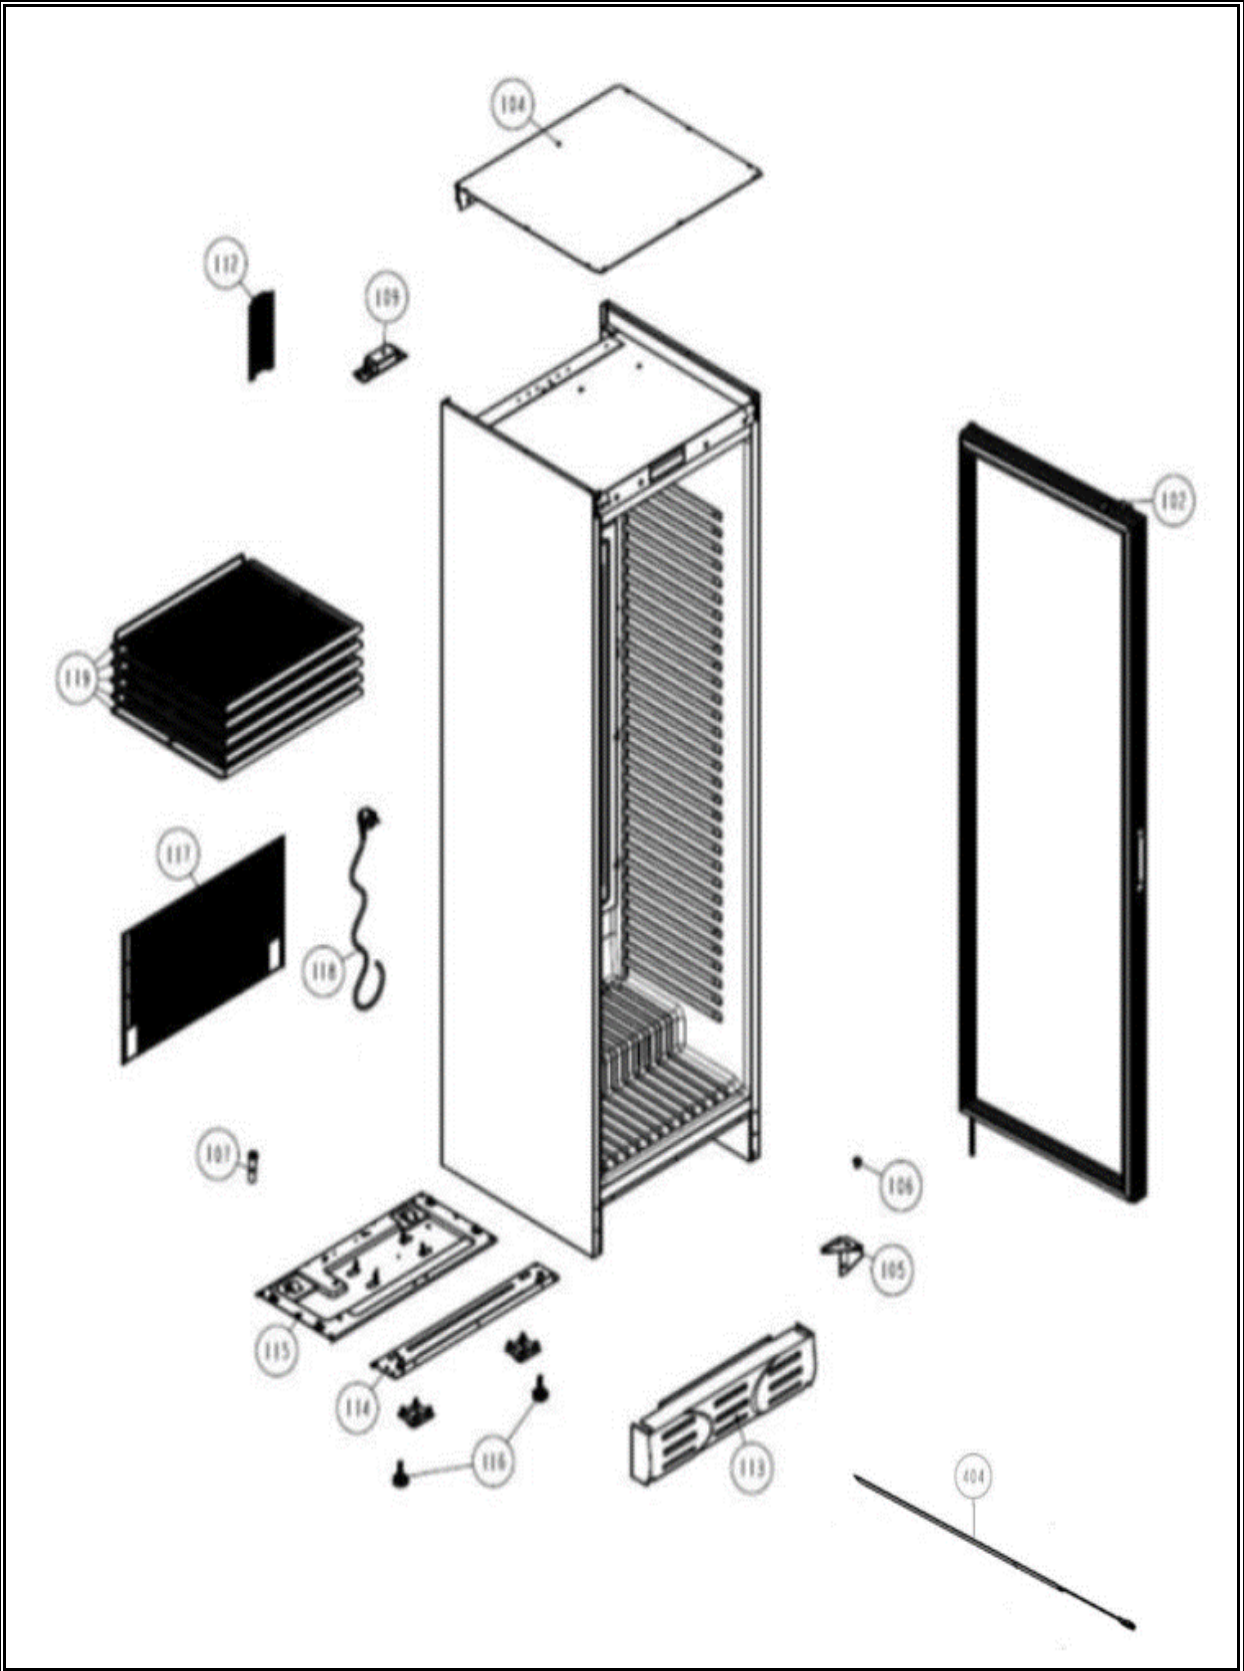

7464.0094

R600a

Onderdelen informatie
Erzatzteil information
Spare part information
Information de pièces

| POS: | Art.No.: | Omschrijving: | Aantal: |
|------|-------------|---------------------------------|---------|
| 102 | | DOOR | 1 |
| 104 | | SHEET TOP PANEL | 1 |
| 105 | | SHEET BOTTOM HINGE SELF CLOSING | 3 |
| 107 | | WATER DISCHARGE BUSHING | 1 |
| 108 | | HEAT EXCHANGER PIPE FUZE | 1 |
| 109 | CS9137.0350 | LED DRIVER 24VDC 15W | 1 |
| 112 | | CABLE CANAL 200MM | 1 |
| 113 | | P SHEET FRONT SHUTTER | 1 |
| 114 | | SHEET BODY BOTTOM WEFT 1,5MM | 1 |
| 115 | | COMPRESSOR CHASIS | 1 |
| 116 | CS9137.0220 | ADJ FOOT | 1 |
| 117 | CS9137.0200 | GRID BACK | 1 |
| 118 | CS9137.0230 | POWER CORD (2MT) 3GX1 | 1 |
| 119 | CS7464.0091 | SHELF | 1 |
| 201 | | COMPRESSOR SERVICE PIPE | 1 |
| 202 | CS9137.0390 | FAN RADYAL CONDENSER | 1 |
| 203 | | CONDENSER | 1 |
| 204 | | EVAPORATOR | 1 |
| 206 | | INNER RADIAL FAN COVER | 1 |
| 207 | CS9137.0070 | COMPRESSOR | 1 |
| 208 | CS9137.0320 | FAN RADIAL EVAPORATOR | 1 |
| 209 | CS9137.0080 | DRIER | 1 |
| 210 | | DRAINAGE TRAY BLACK(INJECTION) | 1 |
| 211 | | BACK RADIAL FAN PROTECTION | 1 |
| 301 | | COVER CONTROL PANEL | 1 |
| 302 | | P SHEET CONTROL PANEL | 1 |
| 303 | CS9137.0140 | THERMOSTAT MECHANICAL | 1 |
| 304 | | THERMOSTAT BUTTON | 1 |
| 305 | | HINGE PIN | 1 |
| 306 | | SWITCH ROCKER | 1 |
| 307 | | STICKER TERMOSTAT | 1 |
| 308 | | SWITCH DOOR CONTROL FAN | 1 |
| 404 | | LED STRIP | 1 |
| 502 | | LOWER HINGE BUS | 1 |
| 504 | CS9137.0040 | BUILT IN HANDLE BLACK | 1 |
| 506 | CS9137.0020 | DOOR GASKET | 1 |