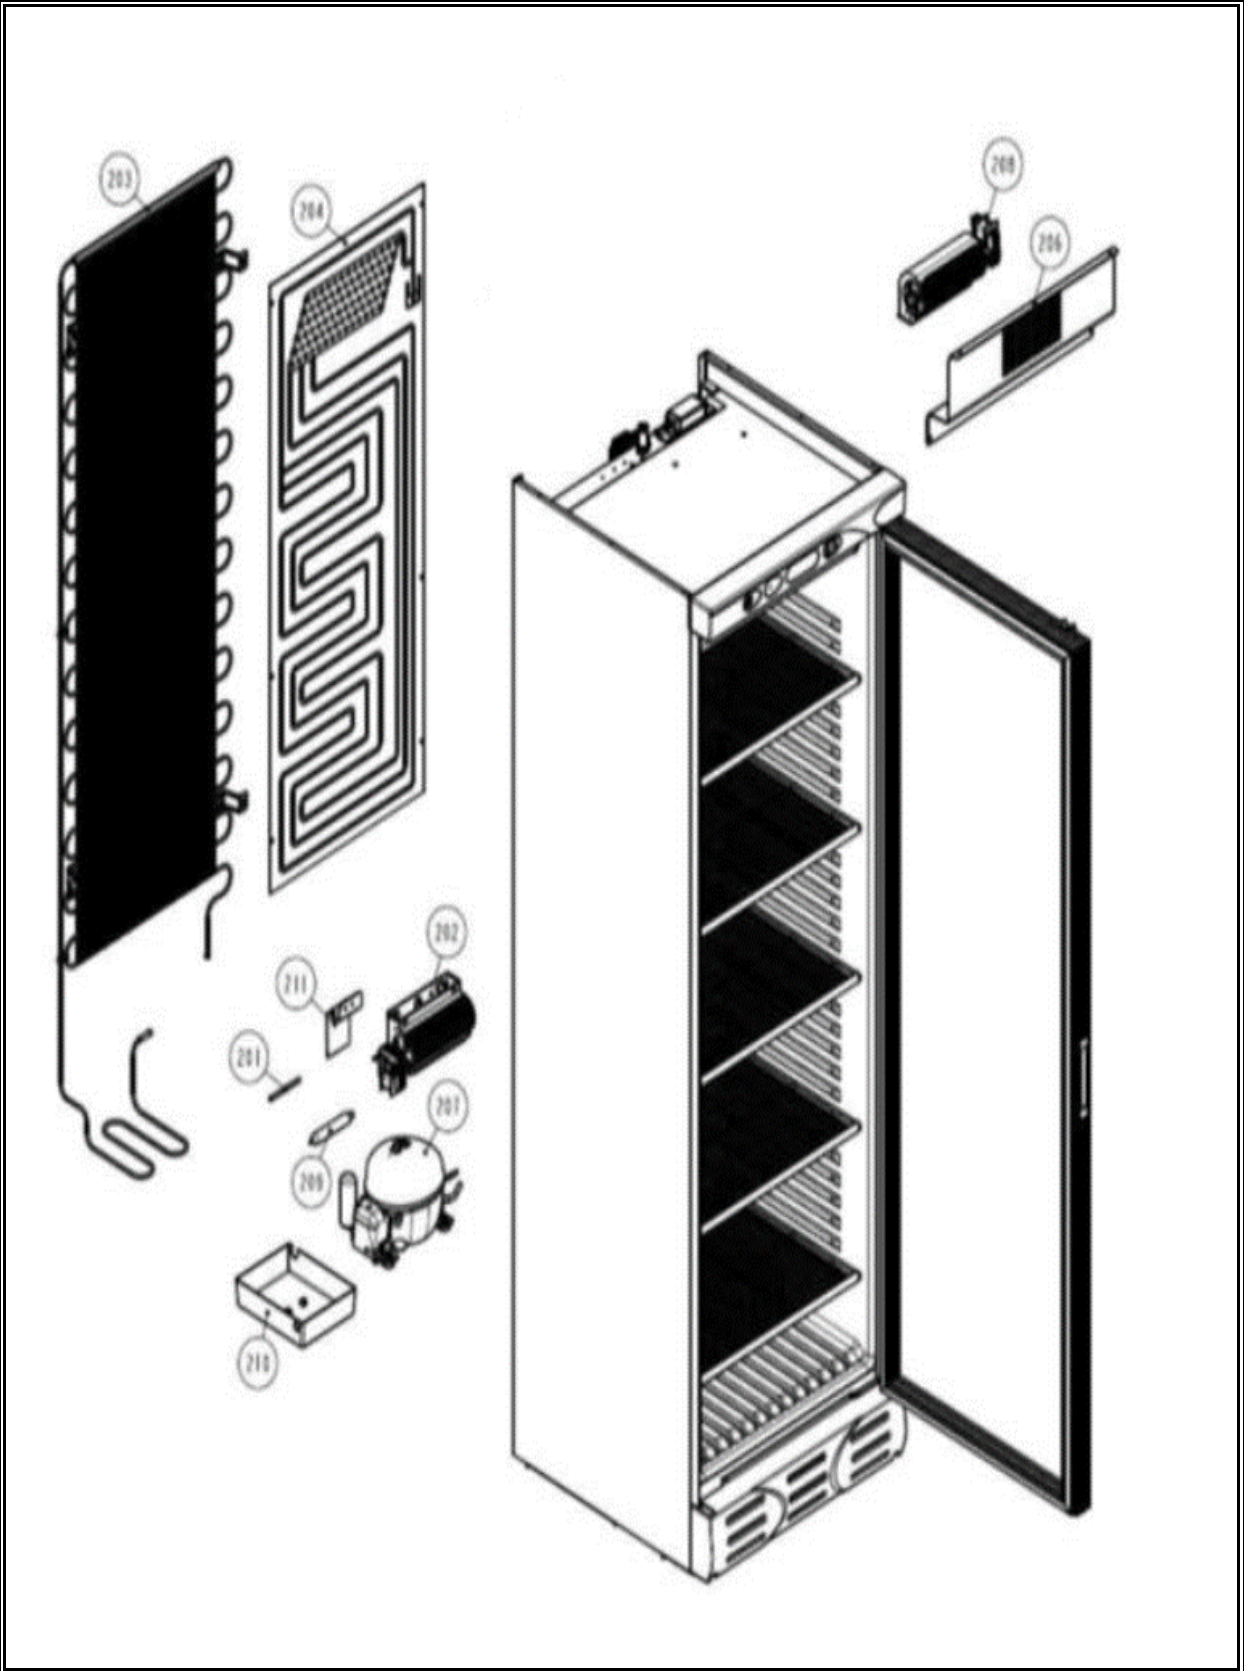

7464.0094

R600a

Onderdelen informatie
Erzatzteil information
Spare part information
Information de pièces

| POS: | Art.No.: | Omschrijving: | Aantal: |
|------|-------------|---------------------------------|---------|
| 102 | | DOOR | 1 |
| 104 | | SHEET TOP PANEL | 1 |
| 105 | | SHEET BOTTOM HINGE SELF CLOSING | 3 |
| 107 | | WATER DISCHARGE BUSHING | 1 |
| 108 | | HEAT EXCHANGER PIPE FUZE | 1 |
| 109 | CS9137.0350 | LED DRIVER 24VDC 15W | 1 |
| 112 | | CABLE CANAL 200MM | 1 |
| 113 | | P SHEET FRONT SHUTTER | 1 |
| 114 | | SHEET BODY BOTTOM WEFT 1,5MM | 1 |
| 115 | | COMPRESSOR CHASIS | 1 |
| 116 | CS9137.0220 | ADJ FOOT | 1 |
| 117 | CS9137.0200 | GRID BACK | 1 |
| 118 | CS9137.0230 | POWER CORD (2MT) 3GX1 | 1 |
| 119 | CS7464.0091 | SHELF | 1 |
| 201 | | COMPRESSOR SERVICE PIPE | 1 |
| 202 | CS9137.0390 | FAN RADYAL CONDENSER | 1 |
| 203 | | CONDENSER | 1 |
| 204 | | EVAPORATOR | 1 |
| 206 | | INNER RADIAL FAN COVER | 1 |
| 207 | CS9137.0070 | COMPRESSOR | 1 |
| 208 | CS9137.0320 | FAN RADIAL EVAPORATOR | 1 |
| 209 | CS9137.0080 | DRIER | 1 |
| 210 | | DRAINAGE TRAY BLACK(INJECTION) | 1 |
| 211 | | BACK RADIAL FAN PROTECTION | 1 |
| 301 | | COVER CONTROL PANEL | 1 |
| 302 | | P SHEET CONTROL PANEL | 1 |
| 303 | CS9137.0140 | THERMOSTAT MECHANICAL | 1 |
| 304 | | THERMOSTAT BUTTON | 1 |
| 305 | | HINGE PIN | 1 |
| 306 | | SWITCH ROCKER | 1 |
| 307 | | STICKER TERMOSTAT | 1 |
| 308 | | SWITCH DOOR CONTROL FAN | 1 |
| 404 | | LED STRIP | 1 |
| 502 | | LOWER HINGE BUS | 1 |
| 504 | CS9137.0040 | BUILT IN HANDLE BLACK | 1 |
| 506 | CS9137.0020 | DOOR GASKET | 1 |