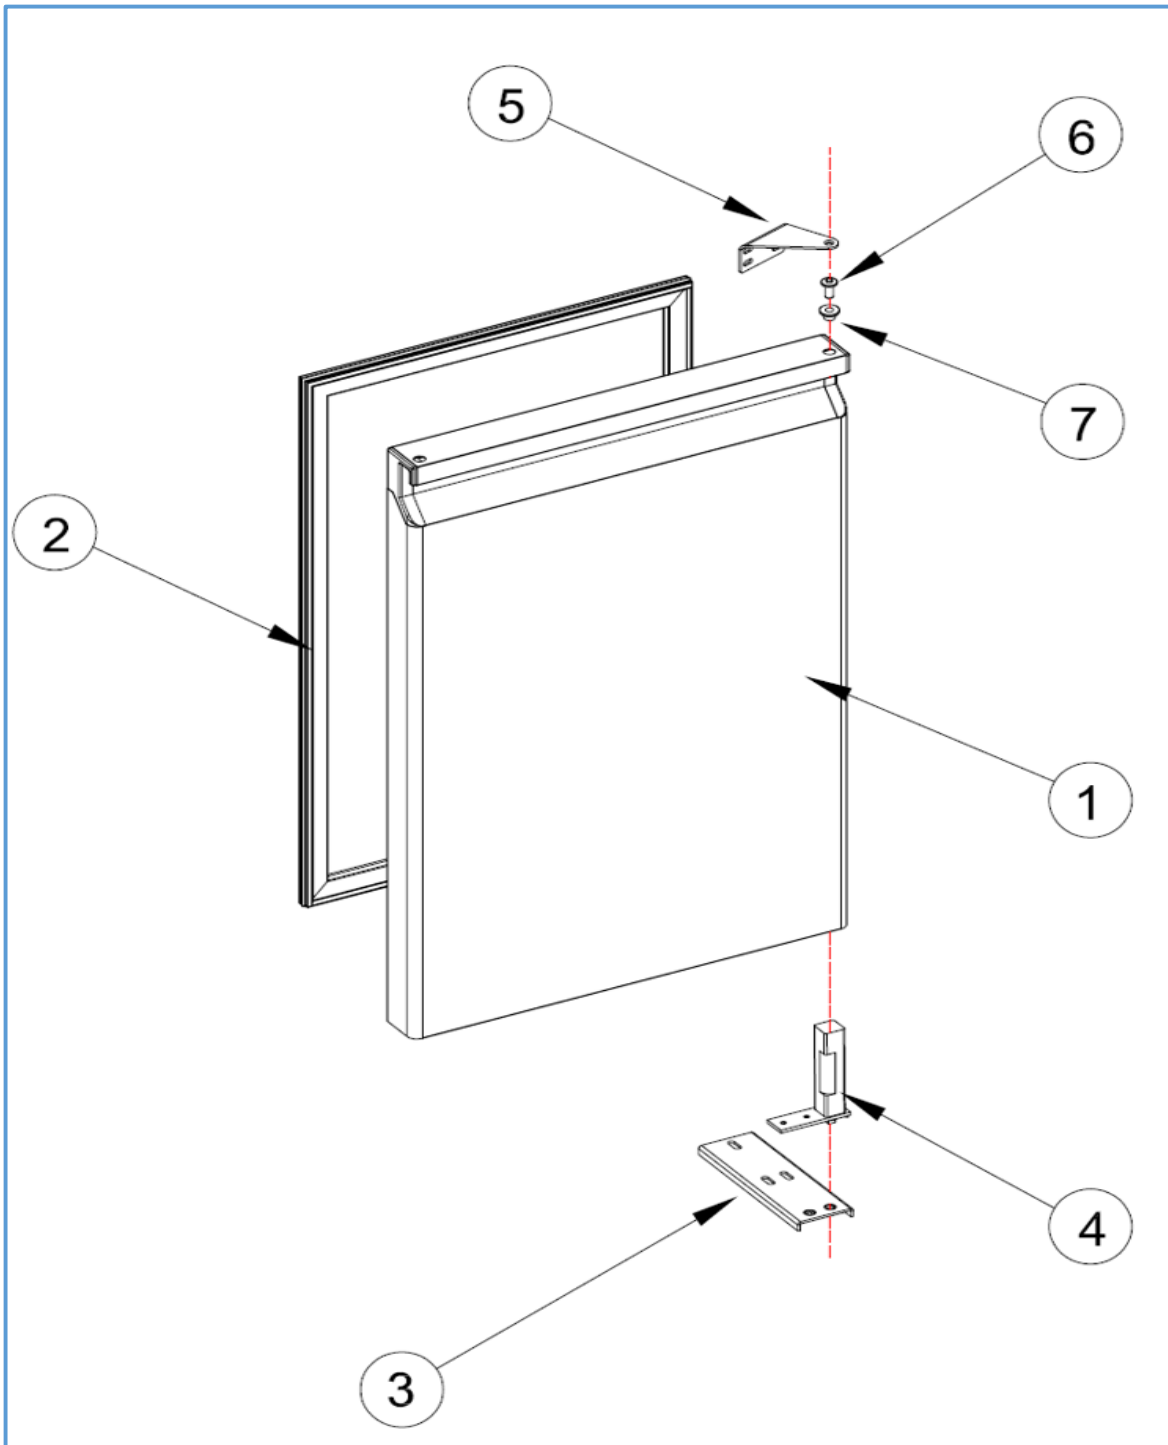

7489.5360

Onderdelen informatie

Erzatzteil information

Spare part information

Information de pièces

Onderdelenlijst 7489.5360

POS:	Art.No.:	Omschrijving:	Aantal:
1		DOOR	4
2	9113.0035	DOOR GASKET	4
3		LOVER HINGE BRACET	4
4	9113.1260	UPRIGHT HINGE AND PARTS	4
5		UPPER HINGE	4
6	9113.1815	UPPER HINGE PIM	4
7	9113.1820	HINGE PLASTIC	4
8	9113.0150	PROP	1
9		PROP	1
10		PLUG CABLE	1
11		PROP COVER	2
12		STAINLESS STEEL LEG	6
13		SHELF-CGN 530x333	4
14		SHELF-GUIDE-CGN 530m	8
15		SHELF RACKET- BACK	6
16		SHELF RACKET- SIDE	6
17		SHELF RACKET- MIDDLE	4
18	9113.0230	CONDANSER FAN PLASTIC	1
19	9113.0320	16-65 W-FAN MOTORU	1
20	9113.1805	VL7-K CONDANSER	1
21	9113.1045	200W RESISTANCE	1
22	9113.1080	WATER BOX	1
23		DRAYER	1
24	9113.0525	COMPRESSOR	1
25		SQUARE FAN	1
26	9113.0350	EVAP FAN MOTOR	1
27	9113.0270	EVAPORATOR	1
28		EVAPORATOR CUP	1
29		CANOPY PIM	1
30		CANOPY	1
31		PLASTIC COVER	1
32		DIGITAL LABEL	1
33	9113.0675	POWER SWITCH	1
34		DIGITAL THERMOSTAT TWO PROPE (EVCO)	1
35	9113.0680	ON-OF SWITCH	1
36		1/3 DRAWERS	12
37		1/3 DRAWERS GASKET	12
38		1/2 DRAWERS	8
39		1/2 DRAWERS GASKET	8
40		2/3 DRAWERS	4
41		2/3 DRAWERS GASKET	4
42		DRAWER RAIL	
43	9113.0615	WHEELS	3
44	9113.0620	WHEELS BRAKE	3
45	9113.0155	MOTHERBOARD	1
46		TOUCH CONTROL DIGITAL	1