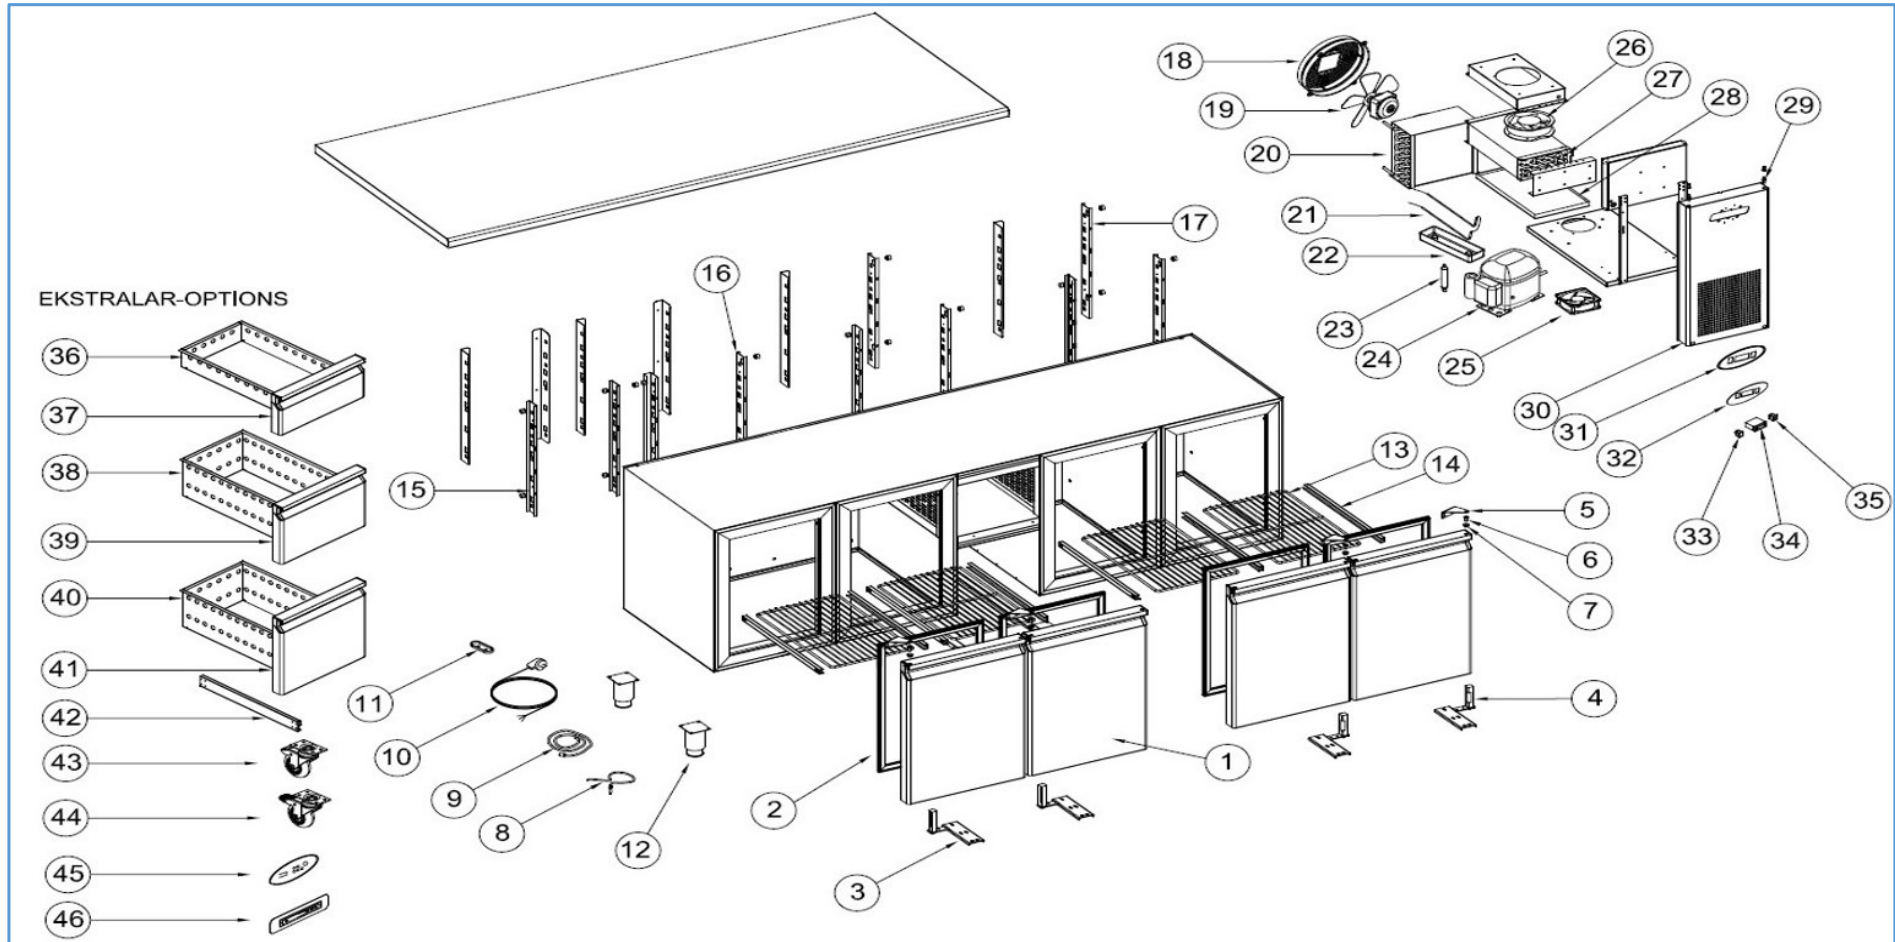

7489.5360

Onderdelen informatie

Erzatzteil information

Spare part information

Information de pièces

Onderdelenlijst 7489.5360

POS:	Art.No.:	Omschrijving:	Aantal:
1		DOOR	4
2	9113.0035	DOOR GASKET	4
3		LOVER HINGE BRACET	4
4	9113.1260	UPRIGHT HINGE AND PARTS	4
5		UPPER HINGE	4
6	9113.1815	UPPER HINGE PIM	4
7	9113.1820	HINGE PLASTIC	4
8	9113.0150	PROP	1
9		PROP	1
10		PLUG CABLE	1
11		PROP COVER	2
12		STAINLESS STEEL LEG	6
13		SHELF-CGN 530x333	4
14		SHELF-GUIDE-CGN 530m	8
15		SHELF RACKET- BACK	6
16		SHELF RACKET- SIDE	6
17		SHELF RACKET- MIDDLE	4
18	9113.0230	CONDANSER FAN PLASTIC	1
19	9113.0320	16-65 W-FAN MOTORU	1
20	9113.1805	VL7-K CONDANSER	1
21	9113.1045	200W RESISTANCE	1
22	9113.1080	WATER BOX	1
23		DRAYER	1
24	9113.0525	COMPRESSOR	1
25		SQUARE FAN	1
26	9113.0350	EVAP FAN MOTOR	1
27	9113.0270	EVAPORATOR	1
28		EVAPORATOR CUP	1
29		CANOPY PIM	1
30		CANOPY	1
31		PLASTIC COVER	1
32		DIGITAL LABEL	1
33	9113.0675	POWER SWITCH	1
34		DIGITAL THERMOSTAT TWO PROPE (EVCO)	1
35	9113.0680	ON-OF SWITCH	1
36		1/3 DRAWERS	12
37		1/3 DRAWERS GASKET	12
38		1/2 DRAWERS	8
39		1/2 DRAWERS GASKET	8
40		2/3 DRAWERS	4
41		2/3 DRAWERS GASKET	4
42		DRAWER RAIL	
43	9113.0615	WHEELS	3
44	9113.0620	WHEELS BRAKE	3
45	9113.0155	MOTHERBOARD	1
46		TOUCH CONTROL DIGITAL	1