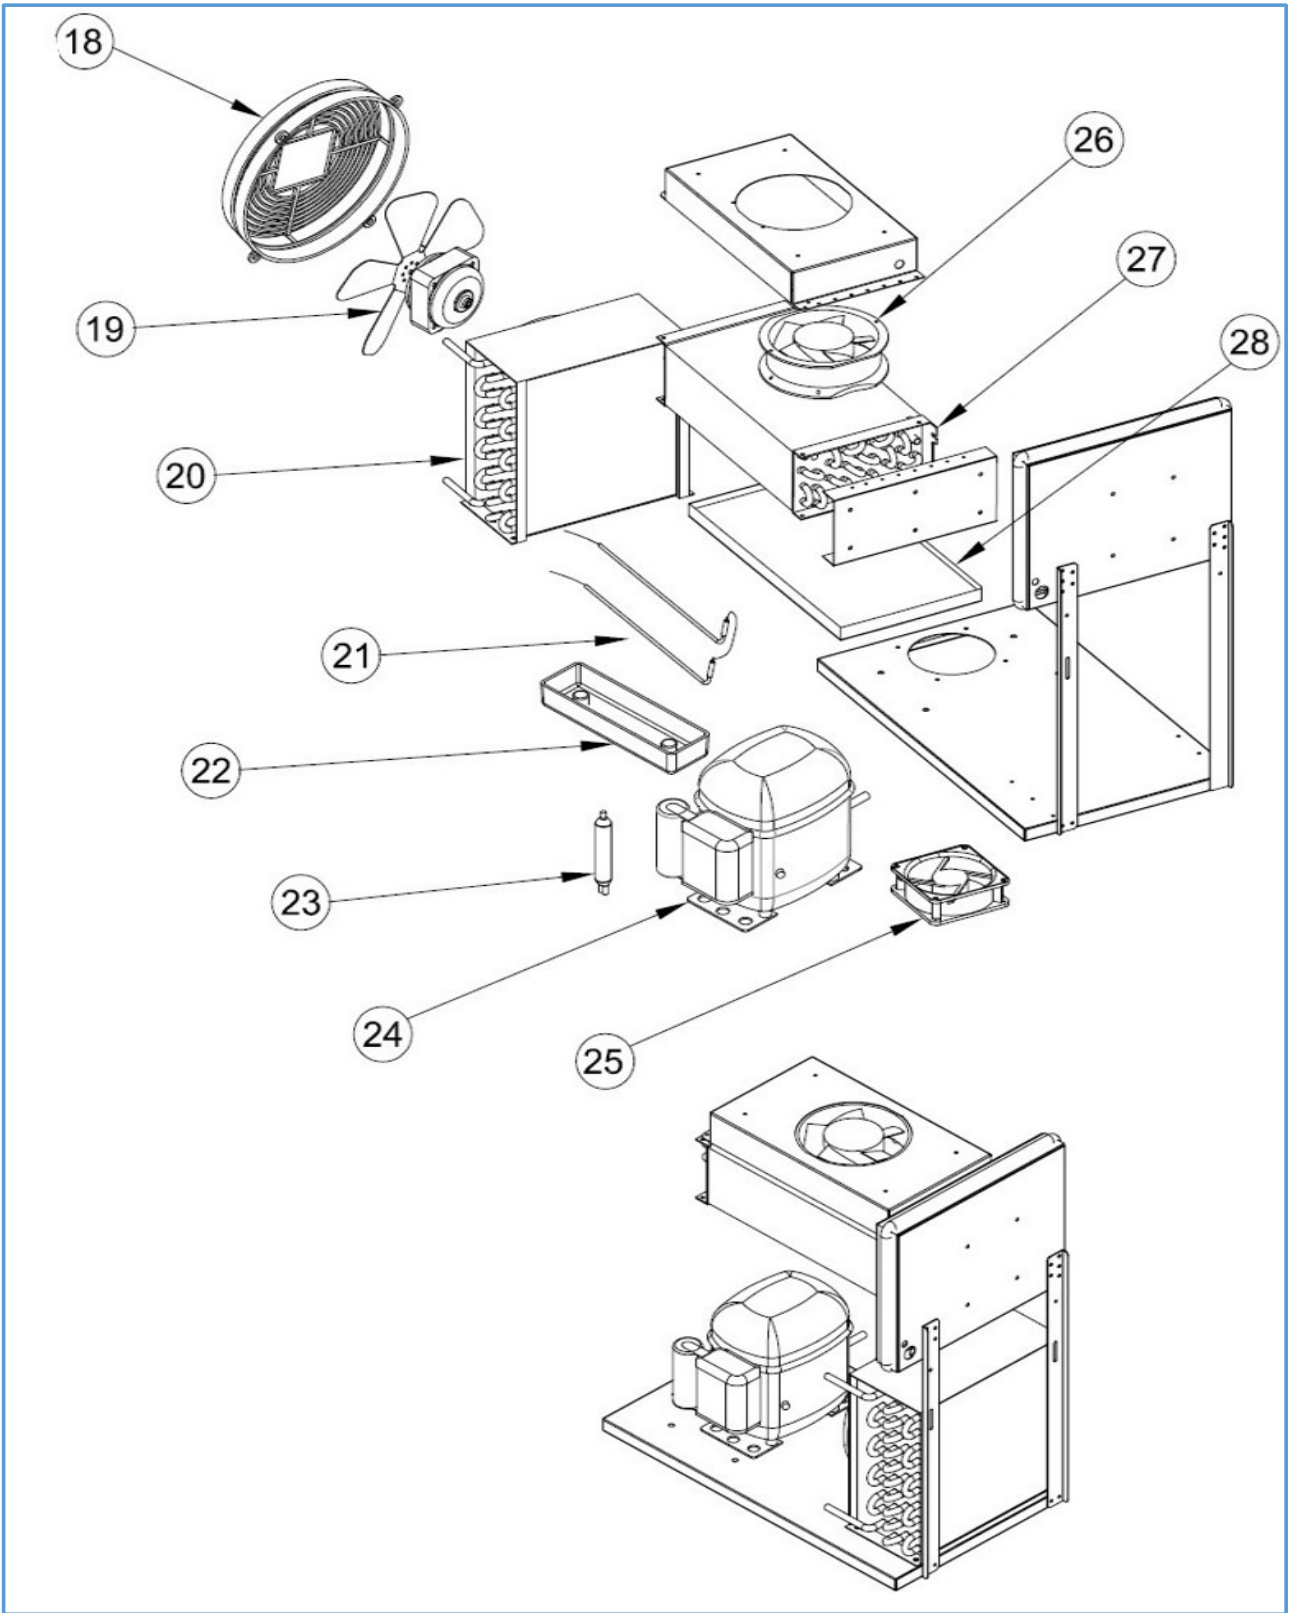

7489.5360

Onderdelen informatie

Erzatzteil information

Spare part information

Information de pièces

Onderdelenlijst 7489.5360

POS:	Art.No.:	Omschrijving:	Aantal:
1		DOOR	4
2	9113.0035	DOOR GASKET	4
3		LOVER HINGE BRACET	4
4	9113.1260	UPRIGHT HINGE AND PARTS	4
5		UPPER HINGE	4
6	9113.1815	UPPER HINGE PIM	4
7	9113.1820	HINGE PLASTIC	4
8	9113.0150	PROP	1
9		PROP	1
10		PLUG CABLE	1
11		PROP COVER	2
12		STAINLESS STEEL LEG	6
13		SHELF-CGN 530x333	4
14		SHELF-GUIDE-CGN 530m	8
15		SHELF RACKET- BACK	6
16		SHELF RACKET- SIDE	6
17		SHELF RACKET- MIDDLE	4
18	9113.0230	CONDANSER FAN PLASTIC	1
19	9113.0320	16-65 W-FAN MOTORU	1
20	9113.1805	VL7-K CONDANSER	1
21	9113.1045	200W RESISTANCE	1
22	9113.1080	WATER BOX	1
23		DRAYER	1
24	9113.0525	COMPRESSOR	1
25		SQUARE FAN	1
26	9113.0350	EVAP FAN MOTOR	1
27	9113.0270	EVAPORATOR	1
28		EVAPORATOR CUP	1
29		CANOPY PIM	1
30		CANOPY	1
31		PLASTIC COVER	1
32		DIGITAL LABEL	1
33	9113.0675	POWER SWITCH	1
34		DIGITAL THERMOSTAT TWO PROPE (EVCO)	1
35	9113.0680	ON-OF SWITCH	1
36		1/3 DRAWERS	12
37		1/3 DRAWERS GASKET	12
38		1/2 DRAWERS	8
39		1/2 DRAWERS GASKET	8
40		2/3 DRAWERS	4
41		2/3 DRAWERS GASKET	4
42		DRAWER RAIL	
43	9113.0615	WHEELS	3
44	9113.0620	WHEELS BRAKE	3
45	9113.0155	MOTHERBOARD	1
46		TOUCH CONTROL DIGITAL	1