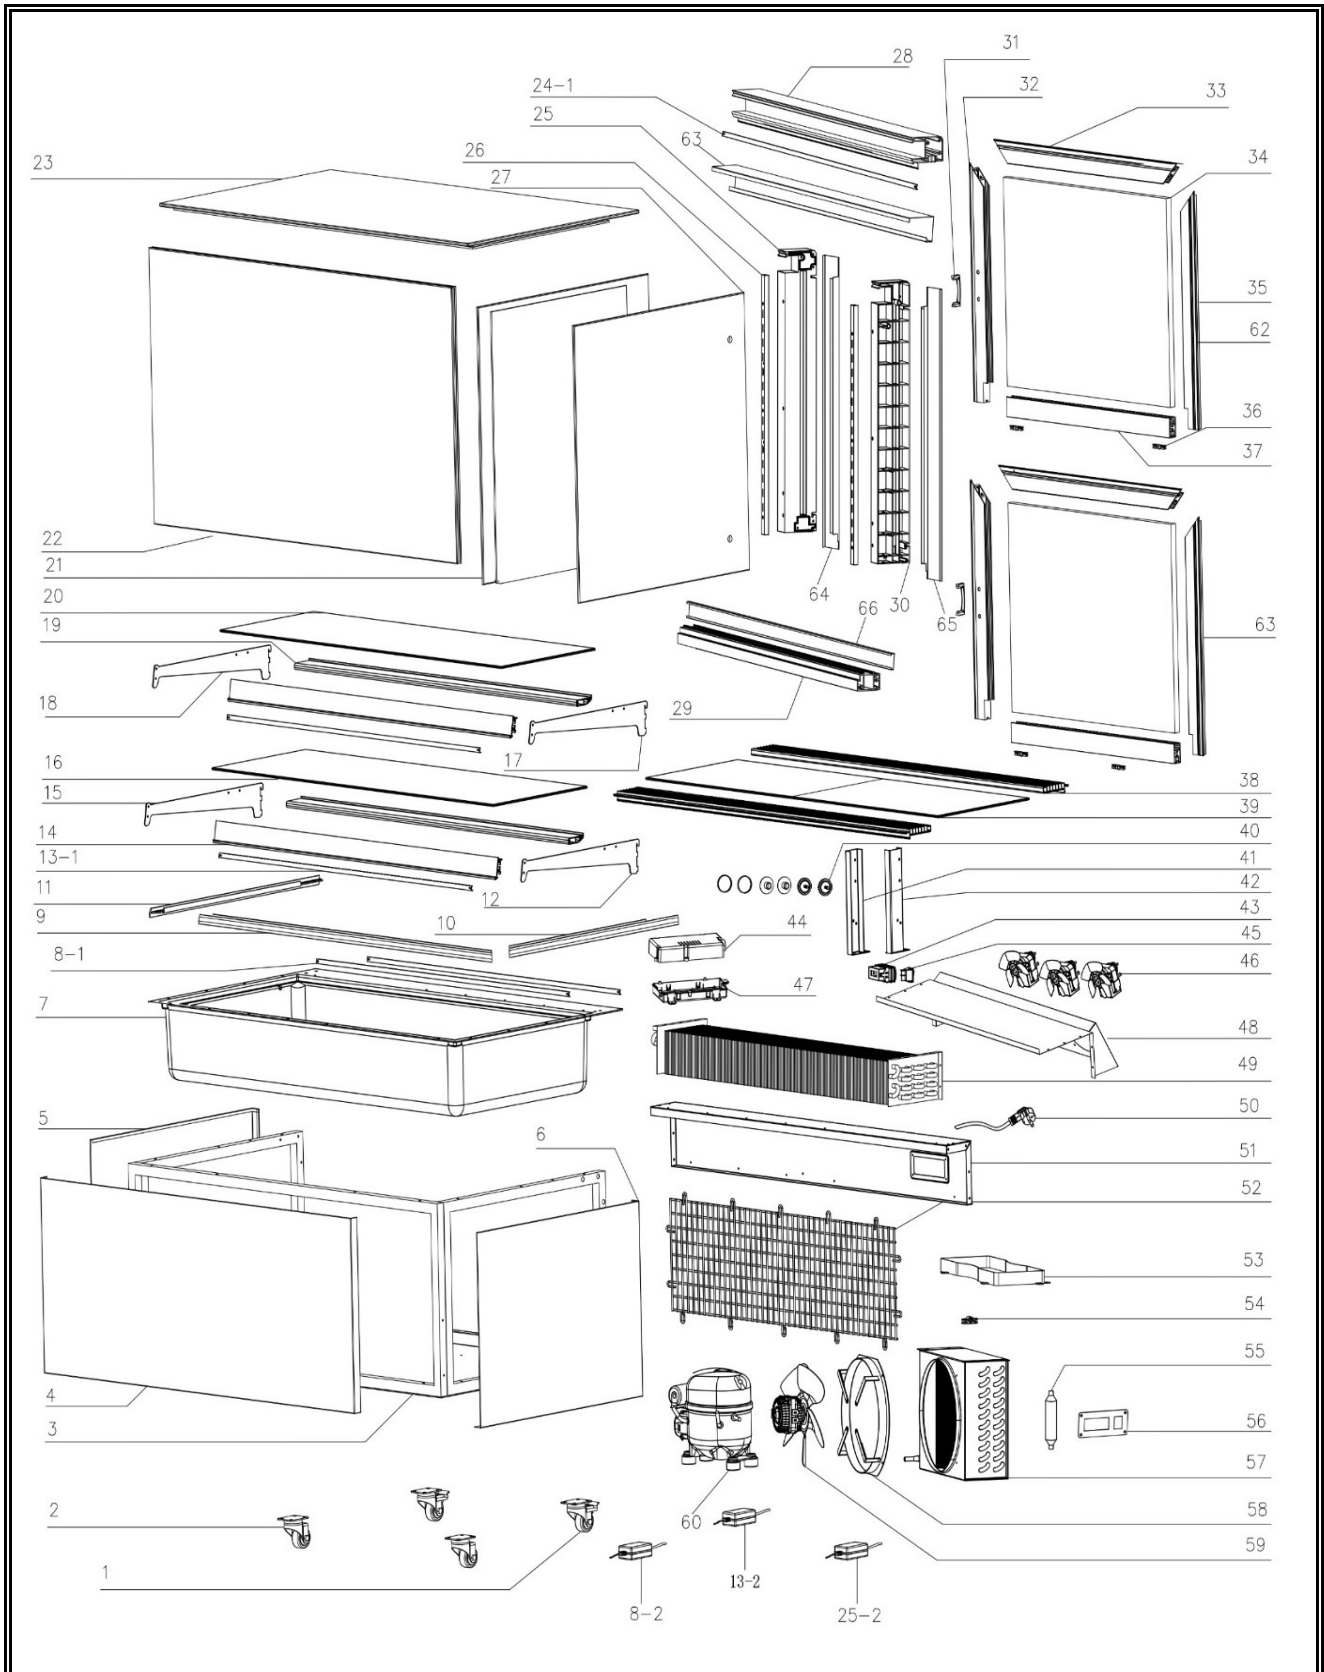

Spare part information

7487.0020

CombiSteel

Picture 7487.0020

Spare part list 7487.0020

POS:	Art.No.:	Omschrijving:	Aantal:
1	**	Rear swivel castor with brake	2
2	**	Swivel front castor without brake	2
3	**	Base	1
4	**	Front cover	1
5	**	Left cover	1
6	**	Right cover	1
7	**	evaporator Insulation	1
8-1	CS9338.2058	Botton LED	2
8-2	**	4# LED driver	1
9	**	Front glass fixer	1
10	**	Right glass fixer	1
11	**	Left glass fixer	1
12	**	Right bottom shelf holder	1
13-1	**	Middle LED	2
13-2	**	4# LED driver	1
14	**	Metal price tags	2
15	**	Left bottom shelf holder	1
16	**	Bottom glass shelf	1
17	**	Right top shelf holder	1
18	**	Left top shelf holder	1
19	**	Metal shelf support	2
20	**	Top glass shelf	1
21	**	Left glass	1
22	**	Front glass	1
23	**	Top glass	1
24-1	**	Top LED	1
25	**	Left pole	1
25-2	**	6# LED driver	1
26	**	Shelf holder	2
27	**	Right glass	1
28	**	Top frame	1
29	**	Bottom frame	1
30	**	Right pole	1
31	**	Door handle	2
32	**	Left doorframe	2
33	**	TOP door frame	2
34	**	Door glass	2
35	**	Right doorframe	2
36	**	Door glidewheel	4
37	**	Bottom door frame	2

Spare part list 7487.0020

POS:	Art.No.:	Omschrijving:	Aantal:
38	**	Air In/outlet	2
39	**	Bottom glass frame	2
40	**	Screw cover	4
41	**	Pole fixer(left)	1
42	**	Pole fixer(right)	1
43	CS9338.1644	Control	1
44	**	Thermostat Lid	1
45	**	Switch	1
46	CS9338.1642	Evaporator motor	3
47	**	Thermostat base	1
48	**	Evaporator cover	1
49	**	Evaporator	1
50	**	Power cord	1
51	**	Rear frame	1
52	**	back grill	2
53	**	Water tray	1
54	**	Power cord fixer	2
55	**	Dry filter	1
56	**	Control Panel	1
57	**	Condenser	1
58	**	Fan bracket	1
59	**	Condenser Fan Motor	1
60	CS9338.2420	Compressor	1
63	**	Top Back Frame(stainless steel)	1
64	**	Left Back Frame(stainless steel)	1
65	**	Right Back Frame(stainless steel)	1
66	**	Bottom Back Frame(stainless steel)	1
.		## = Parts cannot be ordered separately.	
.		** = No article number known, must be requested specifically.	