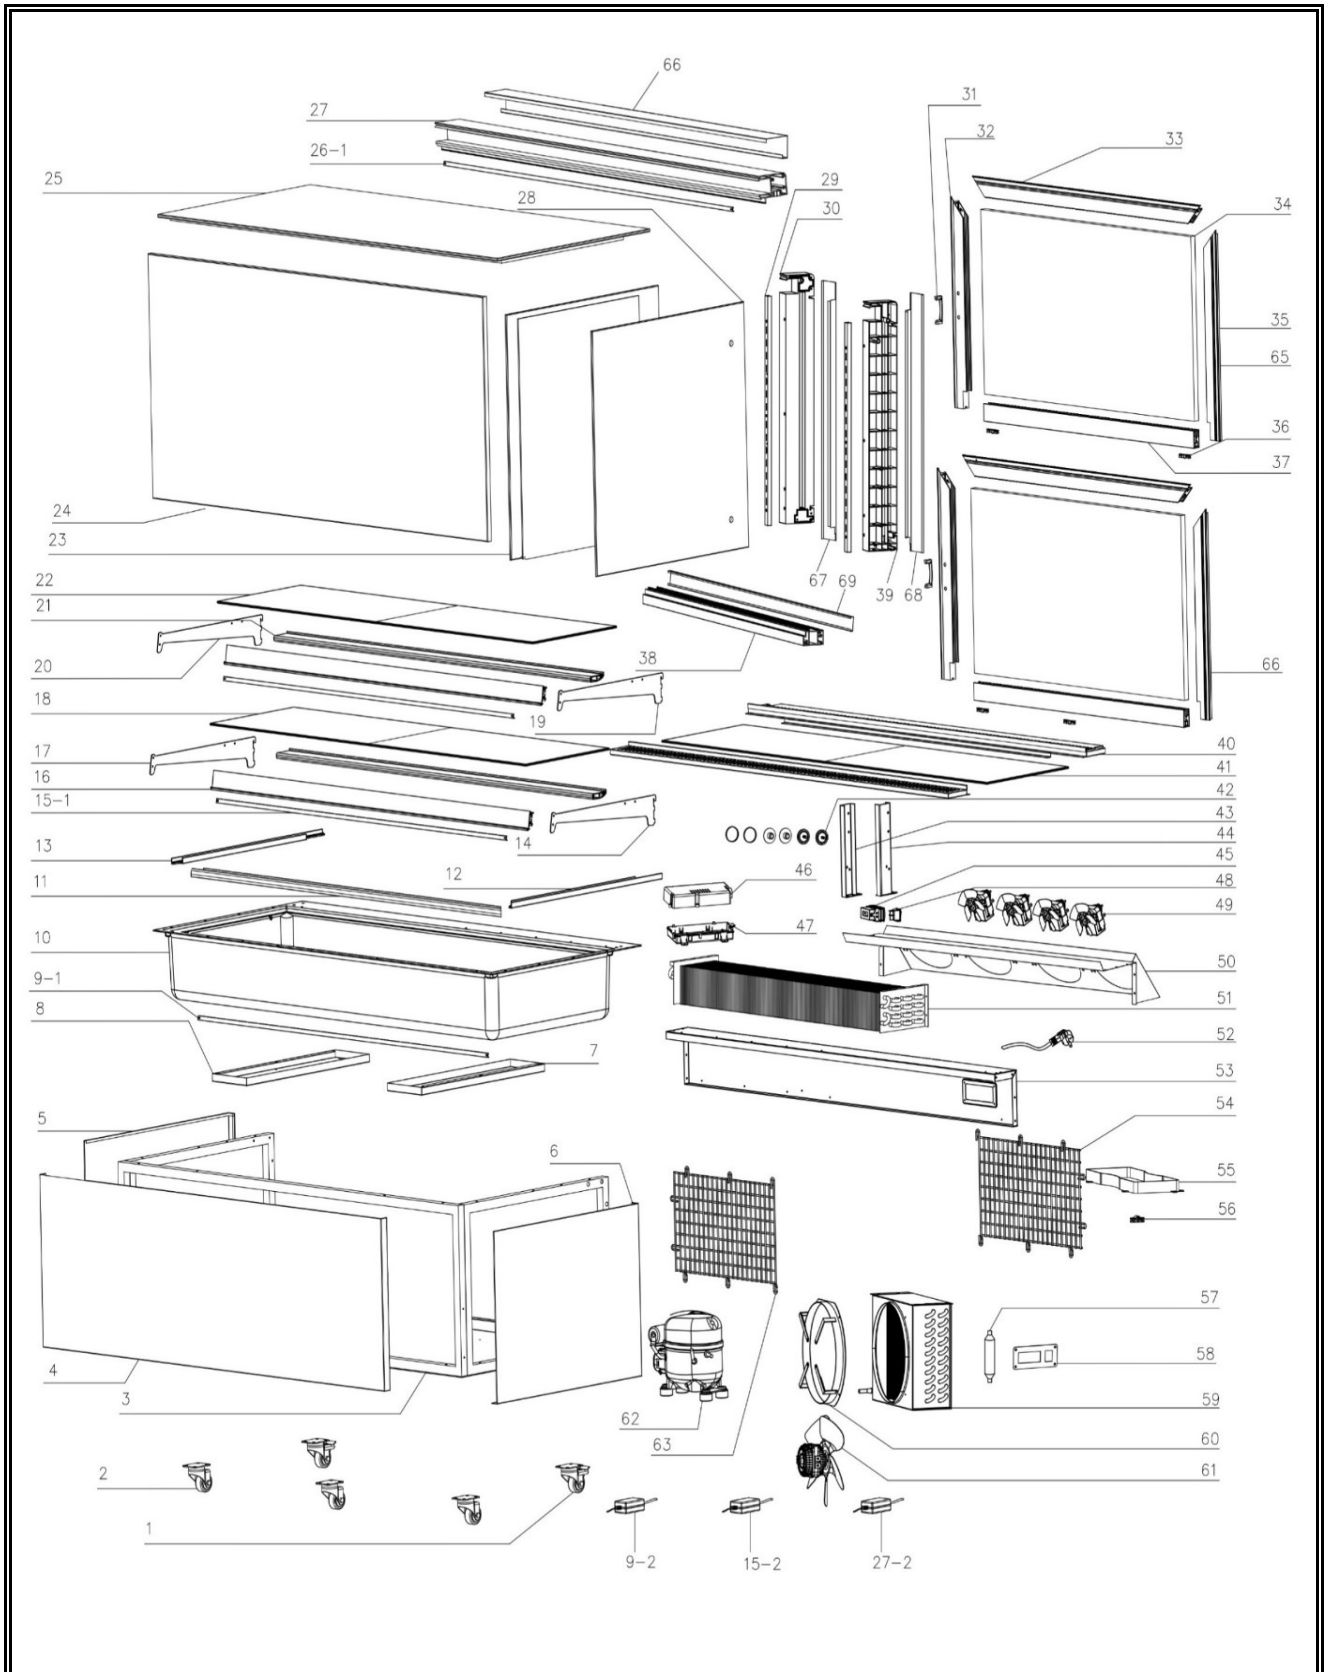

## Spare part list 7487.0025

POS:	Art.No.:	Omschrijving:	Aantal:
1	**	Rear swivel castor with brake	2
2	**	Swivel front castor without brake	3
3	**	Base	1
4	**	Front cover	1
5	**	Left cover	1
6	**	Right cover	1
7	**	Left Blister Barrel fixing plate	1
8	**	Right Blister Barrel fixing plate	1
9-1	CS9338.2058	Bottom LED	2
9-2	**	4# LED driver	1
10	**	evaporator Insulation	1
11	**	Front glass fixer	1
12	**	Right glass fixer	1
13	**	Left glass fixer	1
14	**	Right bottom shelf holder	1
15-1	CS9338.2060	Middle LED	2
15-2	**	2# LED driver	1
16	**	Metal price tags	2
17	**	Left bottom shelf holder	1
18	**	Bottom glass shelf	2
19	**	Right top shelf holder	1
20	**	Left top shelf holder	1
21	**	Metal shelf support	2
22	**	Top glass shelf	2
23	**	Left glass	1
24	**	Front glass	1
25	**	Top glass	1
26-1	CS9338.2062	Top LED	1
27	**	Top frame	1
27-2	**	5# LED driver	1
28	**	Right glass	1
29	**	Shelf holder	2
30	**	Left pole	1
31	**	Door handle	2
32	**	Left door frame	2
33	**	TOP door frame	2
34	**	Door glass	2
35	**	Right doorframe	2
36	**	Door glidewheel	6
37	**	Bottom door frame	2