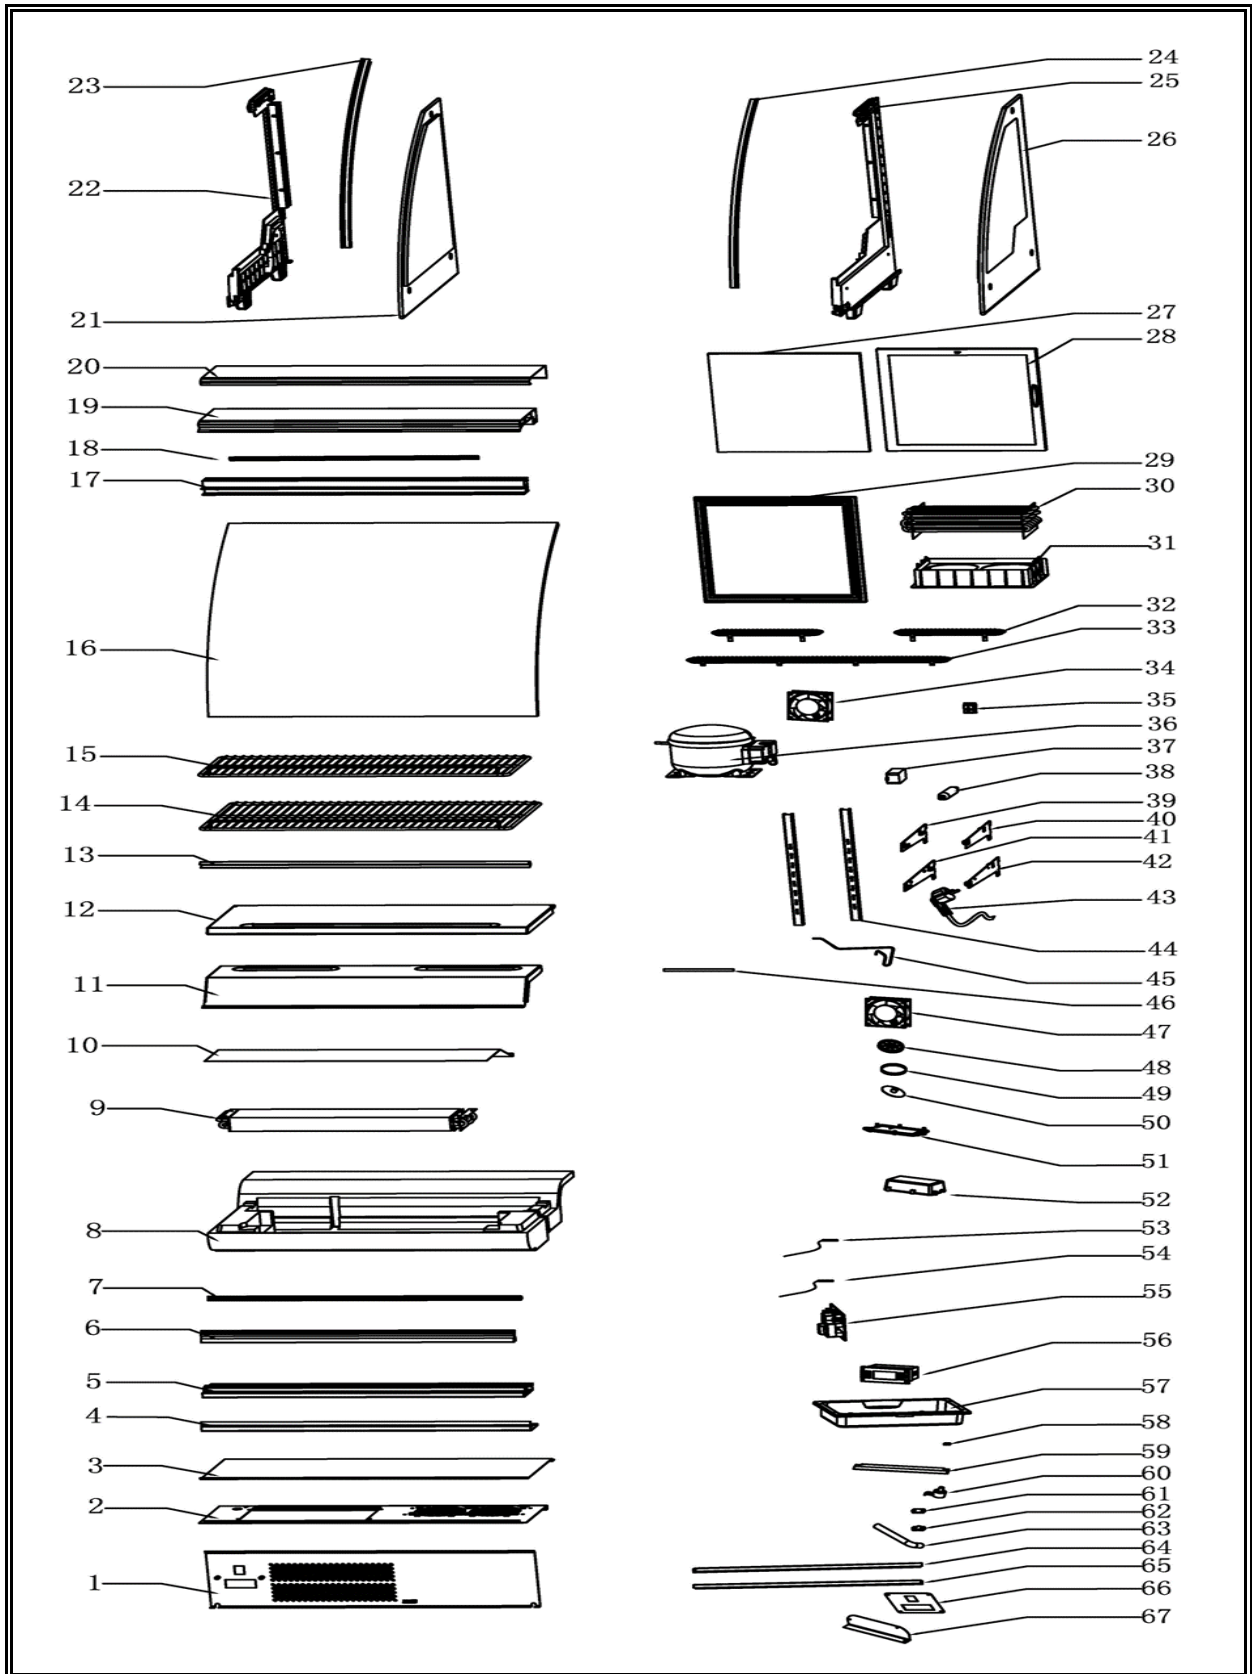

CombiSteel

7487.0045

v1.0

Onderdelen informatie
Erzatzteil information
Spare part information
Information de pièces

CombiSteel

7487.0045

Onderdelenlijst 7487.0045

POS:	Art.No.:	Omschrijving:	Aantal:
1		Rear base panel	
2		Rear baseplate	
3		Front baseplate	
4		Decorative componentfor front bottom pillar	
5		Frontbottom pillar	
6		Seal pillar	
7		Front glass seal	
8		Evaporator base	
9		Evaporator	
10		Evaporator cover	
11		Rear vent tray	
12		Front vent tray	
13		Fixed bar forfront glass	
14		Big shelf	
15		Small shelf	
16		Front glass	
17		Rear middle pillar	
18		LED light	
19		Top pillar	
20		Top Stainless Steel Cover	
21		Left side glass	
22		MouldLeft Plastic Side	
23		Left seal offront glass	
24		Right seal offront glass	
25		MouldRight Plastic Side	
26		Right Side glass	
27		Door Glass	
28		Inner door frame	
29		Outer door frame	
30		Condensor	
31		Condensor Cover	
32		Rear Vent Guard	
33		Front Vent Guard	
34		Condensor Fan motor	
35		Power Switch	
36		Compressor	
37		LED Power Drive	
38		Dryer Filter	
39		Top Left shelfBracket	
40		Top Right shelfBracket	
41		Bottom leftshelf bracket	
42		Bottom Rightshelf bracket	
43		Power Cord	

Onderdelenlijst 7487.0045

POS:	Art.No.:	Omschrijving:	Aantal:
44		Pillsr for bracket	
45		High voltage	
46		Charging Pipe evaporating pipe	
47		Copper Tube	
48		Nut gasket	
49		Nut Decoration	
50		Decoration nut gasket	
51		Electronic ControlBoard Cover	
52		Electronic ControlBoard	
53		Temperature Probe	
54		Defrost Probe	
55		Main Circuit Board	
56		Digital control	
57		Black Plastic WaterEvaporation Tray	
58		Motor pressure plate	
59		Door sealing strip	
60		Compressor feet	
61		Wire clamp seat	
62		Cable clamp cover	
63		Leakage pipe	
64		Upper sealing strip	
65		Lower sealing strip	
66		Switch panel	
67		Fixed plate for temperature controller box	