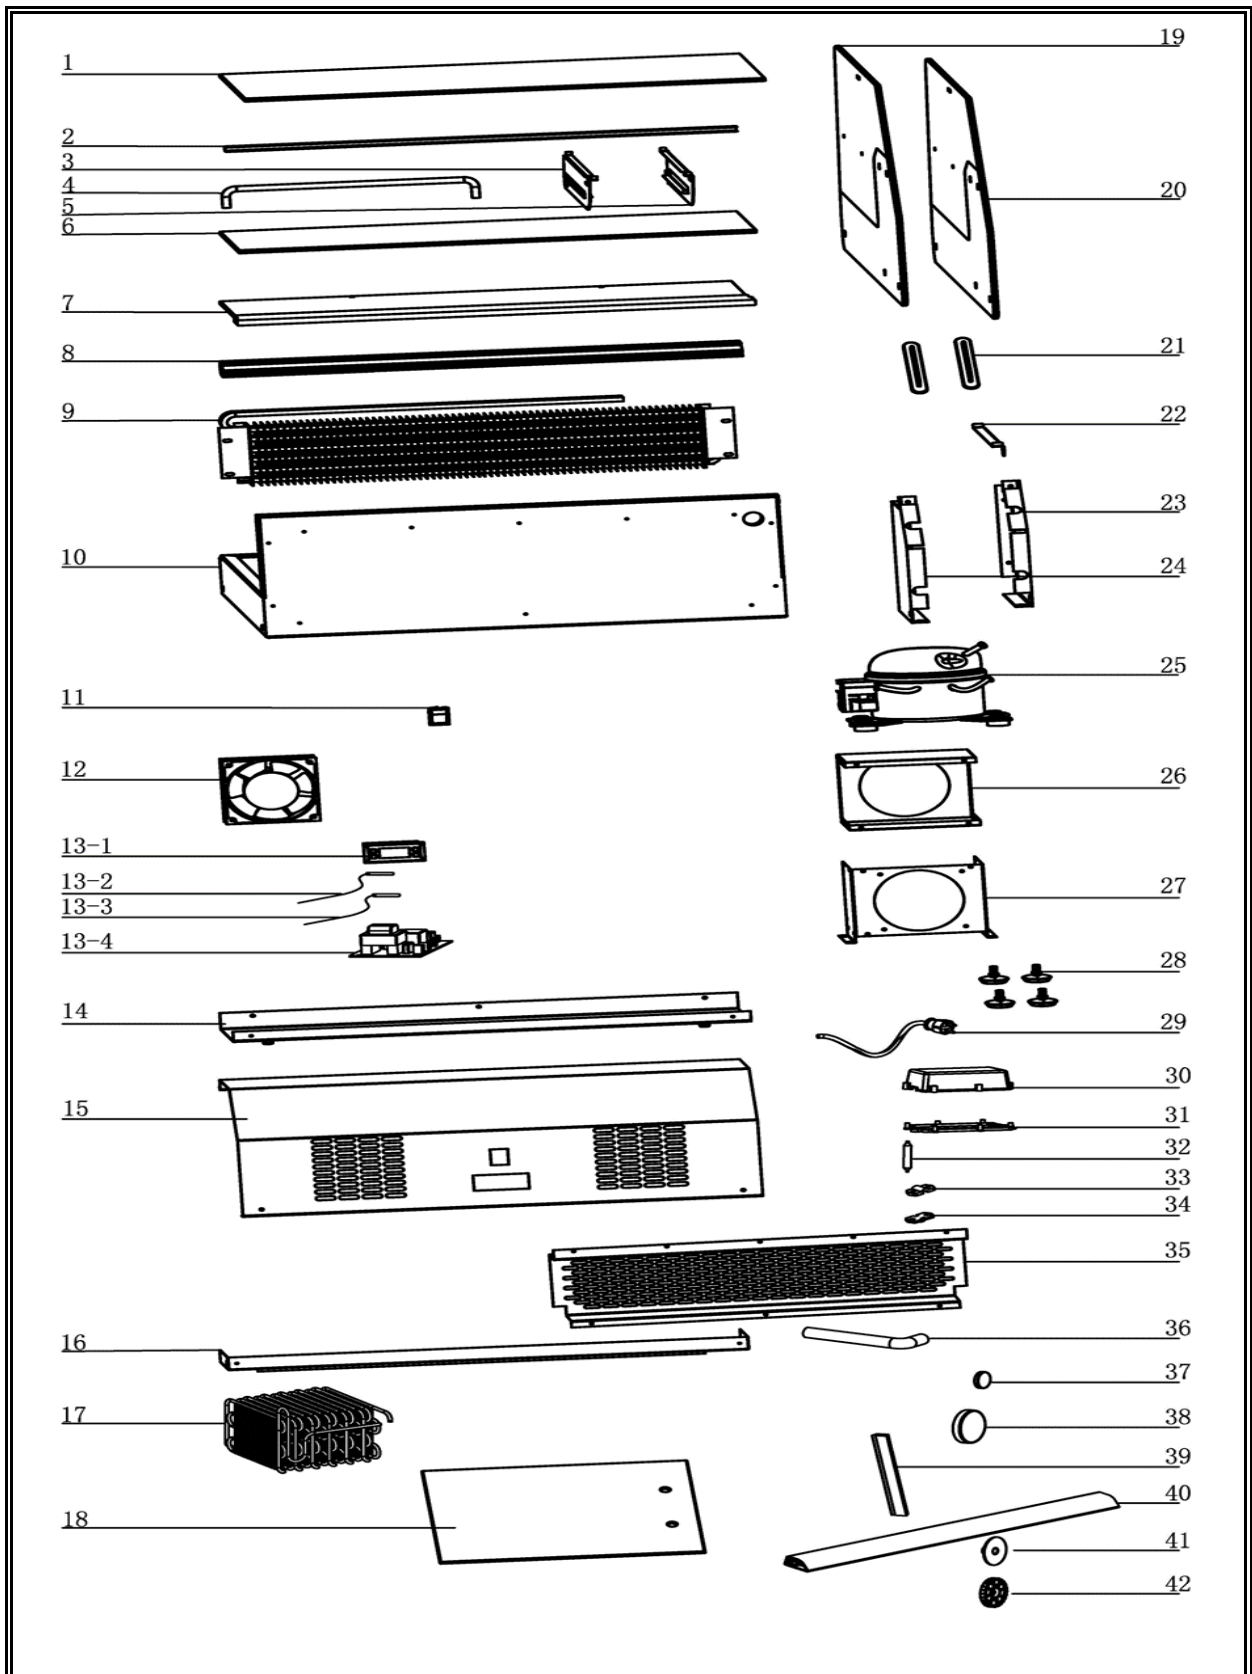

# CombiSteel

**7487.0225**

**v1.0**

Onderdelen informatie  
Erzatzteil information  
Spare part information  
Information de pièces

**CombiSteel**

7487.0225

## Onderdelenlijst 7487.0225

POS:	Art.No.:	Omschrijving:	Aantal:
1		Upper glass	
2		A-type pillar	
3		Left glass bracket	
4		handle	
5		Right glass bracket	
6		Middle glass shelf	
7		Front glass	
8		Pillar for glass	
9		Evaporator	
10		Foam base	
11		switch	
12		fan motor	
13--1		Temperature Display	
13--2		Temperature probe	
13--3		Defrost probe	
13--4		Main Circuit Board	
14		Base baord for compressor	
15		Rear panel	
16		Upper front panel	
17		condensator	
18		Door glass	
19		Left glass	
20		Right glass	
21		Door handle	
22		Inner bracker for glass	
23		Left plate for fron cover	
24		Right plate for front cover	
25		compressor	
26		Upper cover for Condenser	
27		Cover for condenser	
28		adjustable feet	
29		Power line	
30		control box	
31		control panel	
32		Dry filter	
33		Wire clamp cover	
34		Wire clamp base	
35		Evaporator cover plate	
36		Leakage pipe	
37		Nut trim	
38		Nut trim-machining	
39		A-type sealing strip	
40		Glass fixed rear bracket	

Onderdelenlijst 7487.0225

POS:	Art.No.:	Omschrijving:	Aantal:
41		Decorative nut gasket	
42		Nut large gasket	

**7487.0225**