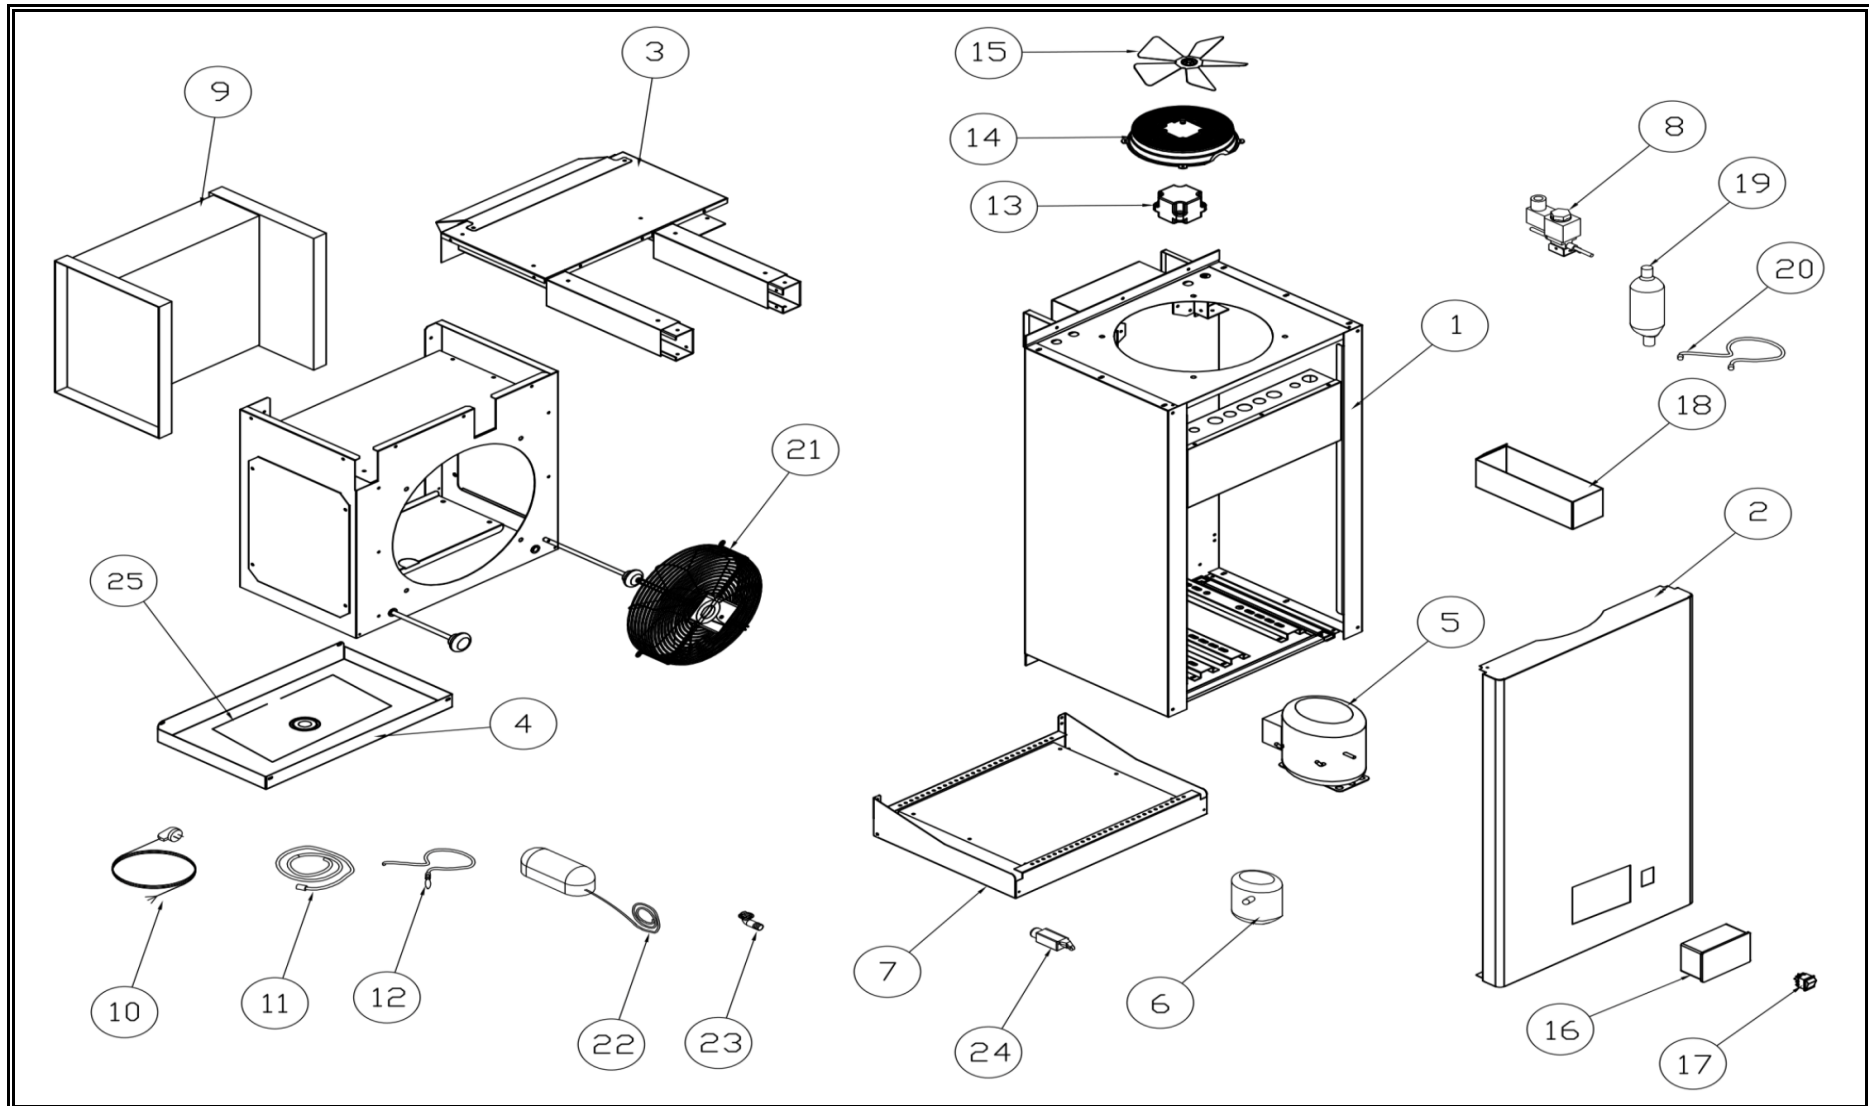

CombiSteel

7489.0425

v1.0

Onderdelen informatie
Erzatzteil information
Spare part information
Information de pièces

Onderdelenlijst 7489.0425

POS:	Art.No.:	Omschrijving:	Aantal:
1	**	COOLING GROUP BODY SHEET	1
2	**	COOLING GROUP CANOPY SHEET	1
3	**	COOLING GROUP EVAP SHEET	1
4	**	DRAINAGE PAN	1
5	**	NT2210 U R290 50 HZ COMPRESSOR	1
6	**	TANK	1
7	**	CONDANSER	1
8	CS9113.2630	SELENOID VALVE	1
9	**	EVAPORATOR	1
10	**	PLUG CABLE	1
11	CS9113.1005	DRENAGE RESISTOR	1
12	CS9390.2290	PROBE 3 MT	1
13	CS9995.2421	CONDENSER FAN	1
14	CS9113.0230	FAN COVER	1
15	CS9181.0194	FAN	1
16	CS9113.2900	EVCO DIGITAL	1
17	CS9108.0254	ON OFF SWITCH	1
18	**	CONDANSER PAN	1
19	CS9113.2412	DRIER	1
20	CS9181.2051	PROBE 1,5 MT	1
21	**	FAN COVER	1
22	CS9113.2320	LED LAMP	1
23	CS9113.2610	EVAP OUT ELBOW	1
24	CS9113.0685	DOOR SWITCH	1
25	CS9113.2620	EVAPORATOR TRAY RESISTANCE	1
		** = No article number known, must be requested specifically.	