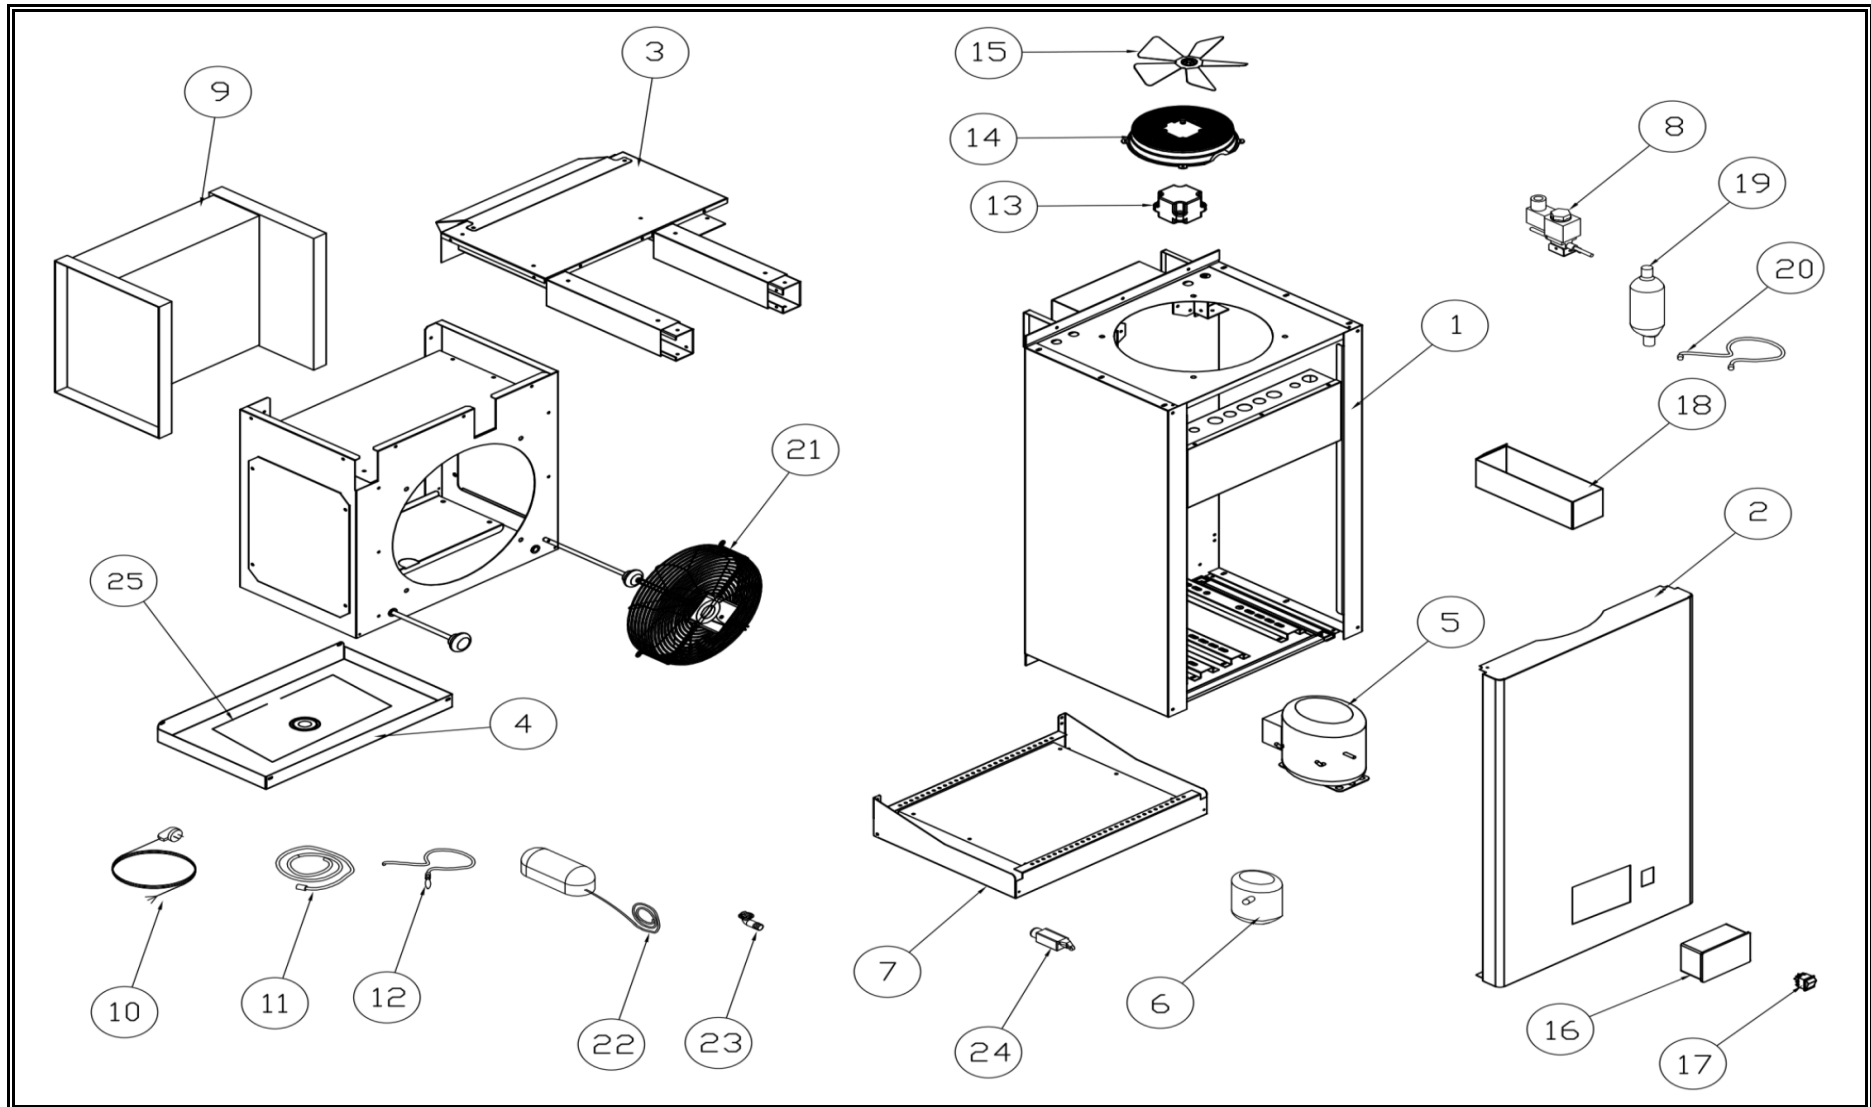

## Onderdelenlijst 7489.0440

POS:	Art.No.:	Omschrijving:	Aantal:
1	**	COOLING GROUP BODY SHEET	1
2	**	COOLING GROUP CANOPY SHEET	1
3	**	COOLING GROUP EVAP SHEET	1
4	**	DRAINAGE PAN	1
5	**	COMPRESSOR	1
6	**	TANK	1
7	**	CONDANSER	1
8	CS9113.2630	SELENOID VALVE	1
9	**	EVAPORATOR	1
10	CS9392.0831	PLUG CABLE	1
11	CS9113.1005	DRENAGE RESISTOR	1
12	CS9390.2290	PROBE 3 MT	1
13	CS9995.2421	CONDENSER FAN	1
14	CS9113.0230	FAN COVER	1
15	CS9181.0194	FAN	1
16	CS9113.2900	DIGITAL	1
17	CS9108.0254	ON OFF SWITCH	1
18	**	CONDANSER PAN	1
19	CS9113.2412	DRIER	1
20	CS9181.2051	PROBE 1,5 MT	1
21	**	FAN COVER	1
22	CS9113.2320	LED LAMP	1
23	CS9113.2610	EVAP OUT ELBOW	1
24	CS9113.0685	DOOR SWITCH	1
25	CS9113.2620	EVAPORATOR TRAY RESISTANCE	1

\*\* = No article number known, must be requested specifically.

**7489.0440**