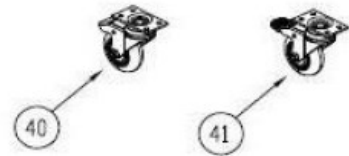

NO	Art.No.:	MATERIAL NAME	ADET QTY
1		DOOR	3
2	9113.0035	DOOR GASKET	3
3		LOVER HINGE BRACET	3
4	9113.1260	UPRIGHT HINGE AND PARTS	3
5		UPPER HINGE	3
6		UPPER HINGE PIM	3
7		HINGE PLASTIC	3
8	9113.0250	EVAPOROTOR	1
9		SHELF-CGN 530X333	3
10		SHELF GUIDE - CGN 530m	6
11		SHELF RACKET - BACK	4
12		SHELF RACKET - SIDE	4
13		SHELF RACKET - MIDDLE	4
14		CANOPY	1
15		MAGNET HINGES	2
16	9113.1770	1/4 Hp CONDANSER	1
17	9113.1525	10W-FAN MOTOR	1
18	9113.0230	CONDANSER FAN PLASTIC	1
19		PROP COVER	1
20	9113.0480	COMPRESSOR--4430	1
21		4430-ROLE BOX	1
22		DRAYER	1
23		WATER BOX	1
24		DIGITAL THERMOSTAT TWO PROPE(DIXELL)	1
24		DIGITAL THERMOSTAT TWO PROPE (EVCO)	1
24		MOTHERBOARD (DIXELL)	1
24		MOTHERBOARD FRONT PANEL (DIXELL)	1
24		MOTHERBOARD (ELIWELL)	1
24		MOTHERBOARD FRONT PANEL (ELIWELL)	1
25	9113.0675	POWER SWITCH	1
26	9113.0680	ON - OFF SWITCH	1
27		PLASTIC COVER	1
28		DIGITAL LABEL	1
29		CANOPY HINGE	1
30		EVAPOROTOR CUP	1
31	9113.0225	PLASTIC FAN PROTECTION	2
32	9113.0310	EVAP FAN MOTOR	2
33	9113.1045	200W RESISTANCE	1
34		STAINLESS STEEL LEG	5
35	9113.0150	PROP	1
36		PROP	1
37		PLUG CABLE	1
38		MGN3 COVER	1
39		MAKE-UP HINGE	2
40	9113.0615	WHEELS	3
41	9113.0620	WHEELS BRAKE	2