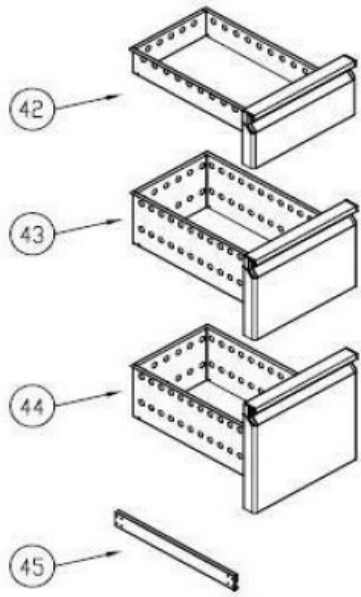

AFTER-01.06.2013

EKSTRALAR-OPTIONS