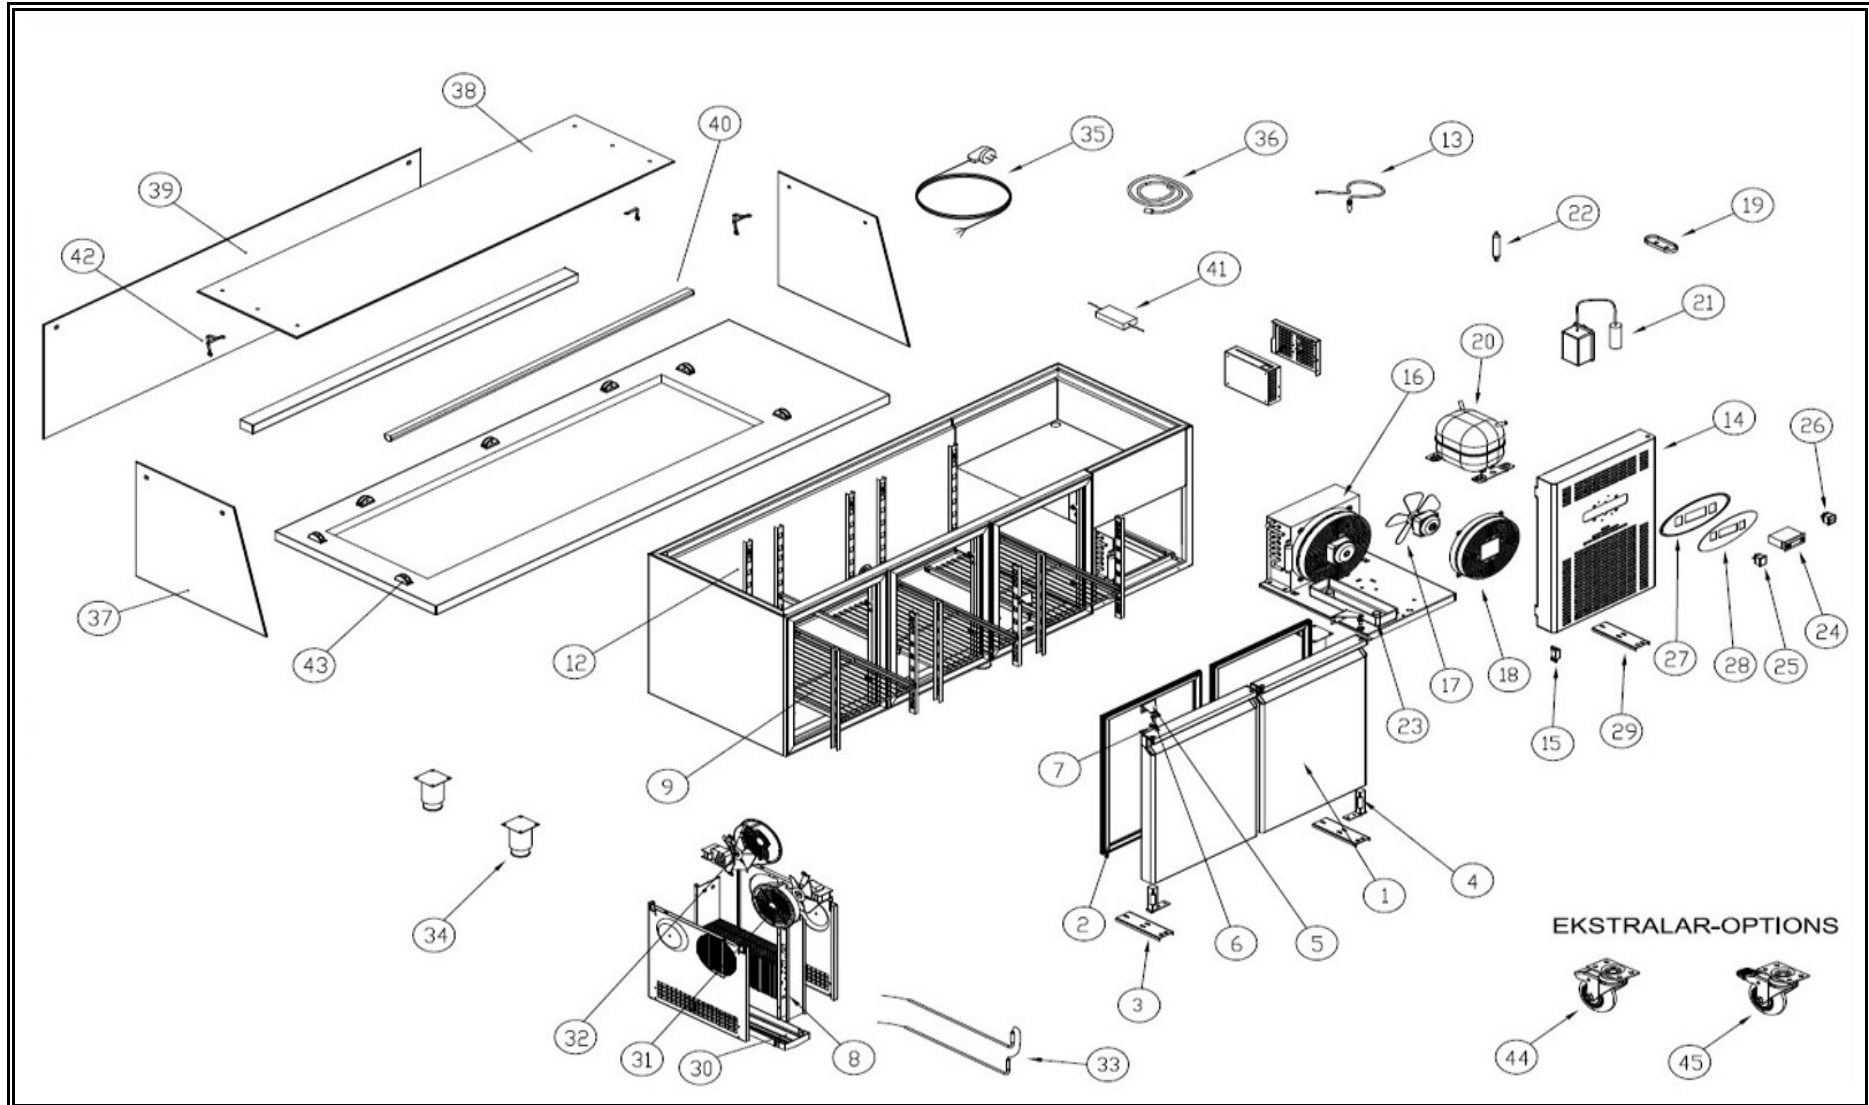

**7489.5155**

**R134a**

Onderdelen informatie  
Erzatzteil information  
Spare part information  
Information de pièces

POS:	Art.No.:	Omschrijving:	Aantal:
1		DOOR	3
2	CS9113.0035	DOOR GASKET	3
3	CS9113.1810	LOVER HINGE BRACET	3
4	CS9113.1260	UPRIGHT HINGE AND PARTS	3
5	CS9113.2005	UPPER HINGE	3
6	CS9113.1815	UPPER HINGE PIM	3
7	CS9113.1820	HINGE PLASTIC	3
8	CS9113.0245	EVAPOROTOR	2
9		SHELF-CGN 530X325	3
10		SHELF GUIDE - CGN 550mm	6
11		SHELF RACKET	6
12		SHELF RACKET	6
13	CS9181.2051	PROP	1
14		CANOPY	1
15		MAGNET HINGES	2
16	CS9113.1770	1/2 Hp CONDANSER	1
17	CS9113.1525	10W-FAN MOTOR	1
18	CS9113.0230	CONDANSER FAN PLASTIC	1
19		PROP COVER	1
20	CS9113.0480	COMPRESSOR-EMT 6170 Z (1/4hp)	1
21		ROLE BOX	1
22		DRAYER	1
23	CS9113.1080	WATER BOX	1
24	CS9338.3550	DIGITAL THERMOSTAT TWO PROPE(DIXELL)	1
25	CS9113.0675	POWER SWITCH	1
26	CS9108.0254	ON - OFF SWITCH	1
27		PLASTIC COVER	1
28	CS9113.2300	DIGITAL LABEL	1
29		CANOPY HINGE	1
30	CS9113.1075	EVAPOROTOR CUP	2
31	CS9113.0225	PLASTIC FAN PROTECTION	4
32	CS9113.0310	EVAP FAN MOTOR	4
33	CS9113.1045	200W RESISTANCE	2
34	CS9113.0610	STAINLESS STEEL LEG	5
35		PLUG CABLE	1
36	CS9390.2290	PROP	1
37		SIDE GLASS - CGN	2
38		UPPER SIDE GLASS -- CGN3-4SGC	1
39		BACK SIDE GLASS - CGN3-4SGC	1
40	CS9113.0945	CGN3 LED LAMP	1
41	CS9113.0880	TRANSFORMER LED	1
42		GLASS ASSAMBLY SCREWS	4
43		GLASS ASSAMBLY LEGA	7

Onderdelenlijst 7489.5155

POS:	Art.No.:	Omschrijving:	Aantal:
44	CS9113.0615	WHEELS	3
45	CS9113.0620	WHEELS BRAKE	2
.	CS9113.1695	UNDERCOUNTER REF EVAP DOUBLE	1