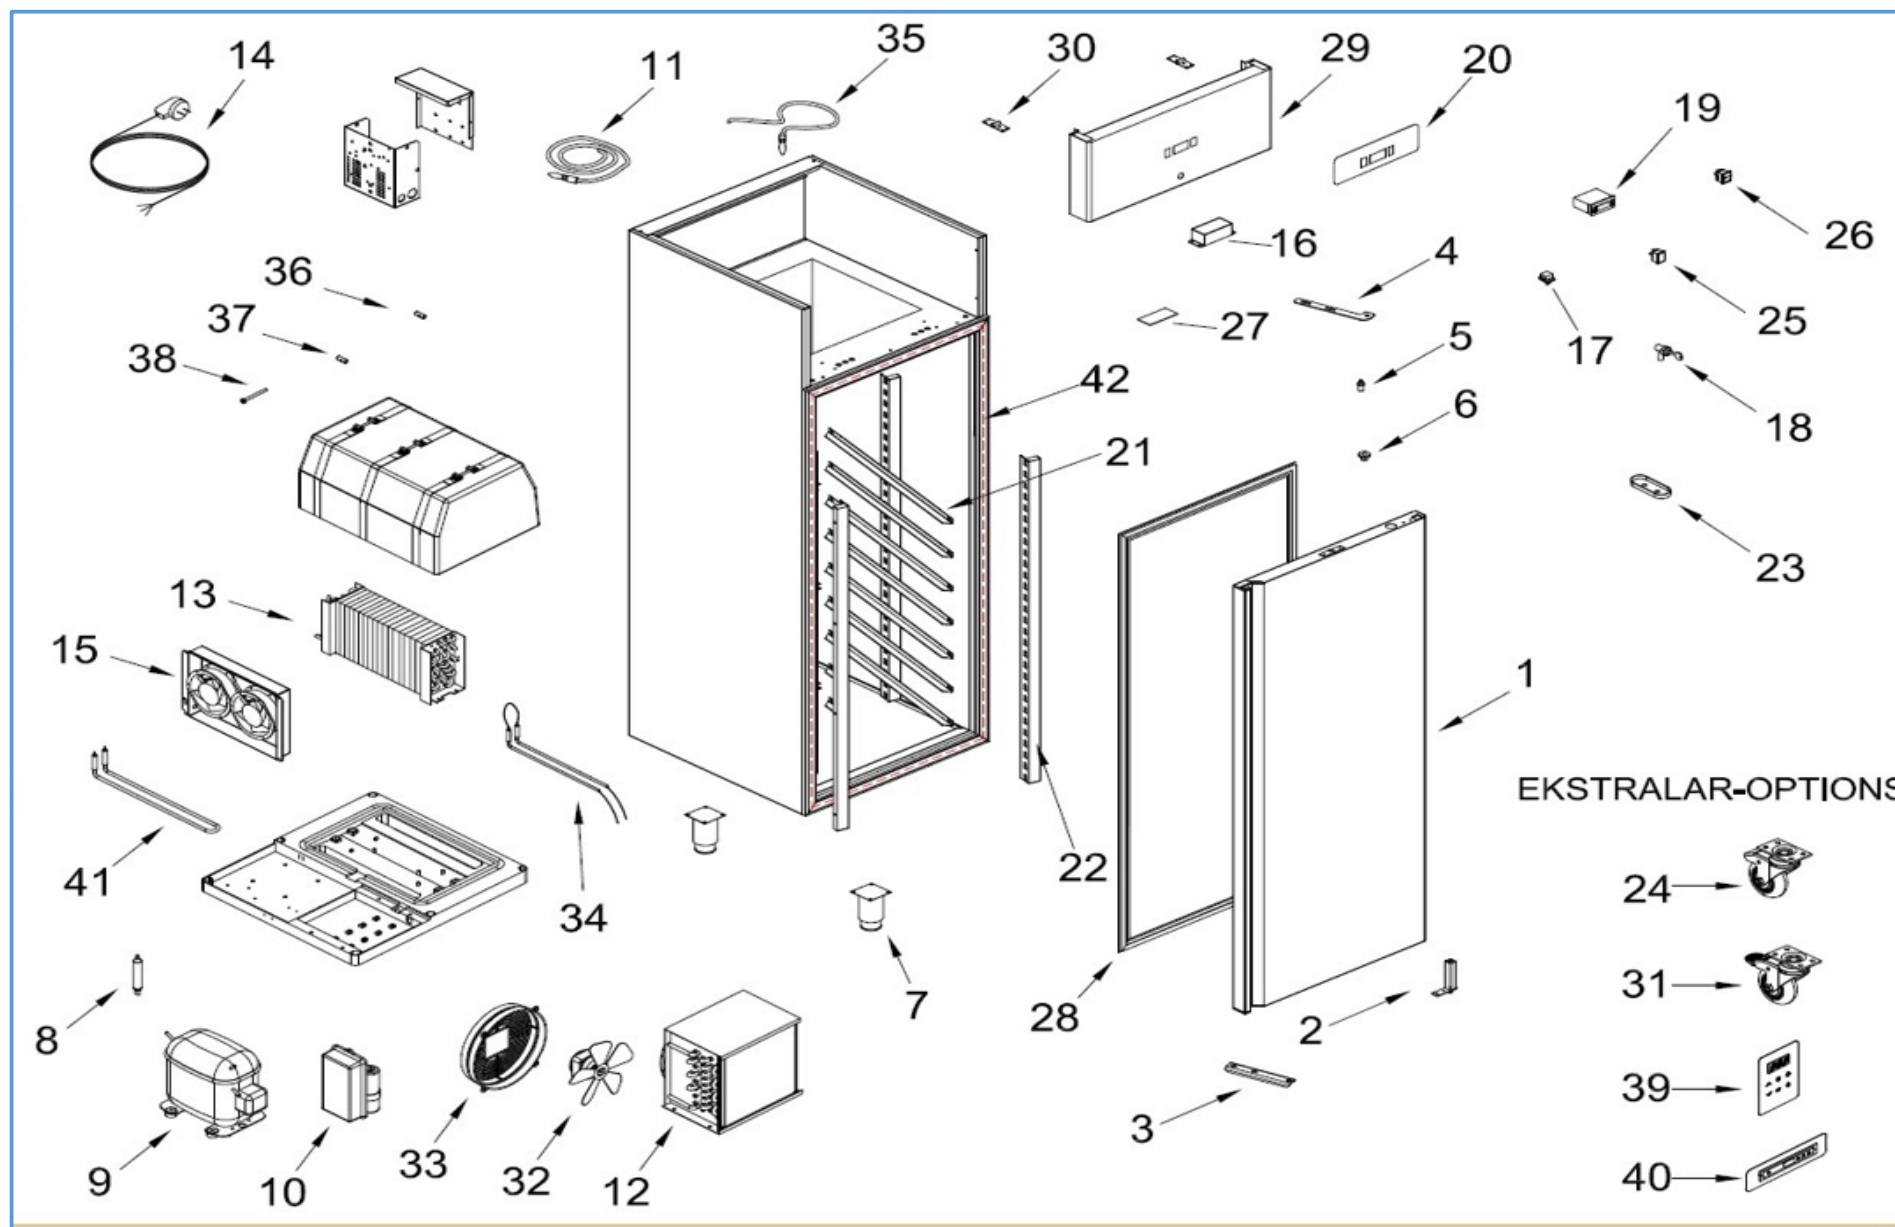

7489.5195

Onderdelen informatie

Erzatzteil information

Spare part information

Information de pièces

Onderdelenlijst 7489.5195

POS:	Art.No.:	Omschrijving:	Aantal:
1		DOOR	1
2	9113.1260	UPRIGHT HINGE AND PARTS	1
3	9113.1315	LOVER HINGE BRACET	1
4	9113.1320	UPPER HINGE BRACET	1
5	9113.1265	UPPER HINGE PIM	1
6	9113.1270	UPPER HINGE PLASTIC PART	1
7		STAINLESS STEEL LEG	4
8		DRAYER	1
9	9113.0495	COMPRESSOR-NT 2192 GK (1+1/4HP)	1
10		ROLE BOX	1
11	9390.2290	PROP	1
12	9113.1795	CONDANSER	1
13	9113.0275	EVAPARATOR	1
14		PLUG CABLE	1
15	9113.0350	EVAP FAN MOTOR	2
16		LIGHT COVER	1
17	9113.0700	EVAPOROTOR SWITCH	1
18	9113.0820	LOCK	1
19	9338.3550	DIGITAL THERMOSTAT TWO PROPE(DIXELL)	1
20		DIGITAL LABEL	1
21		SHELF GUIDE - 730mm	28
22		SIDE SHELF RACKET	4
23		PROP COVER	1
24	9113.0615	WHEELS	2
25	9113.0675	POWER SWITCH	1
26	9113.0680	ON - OFF SWITCH	1
27	9113.0870	LIGHT GLASS UPRIGHT	1
28	9113.2015	DOOR GASKET UPRIGHT	1
29		CANOPY	1
30		CANOPY HINGE	2
31	9113.0620	WHEELS BRAKE	2
32	9113.0320	16W-FAN MOTOR	1
33	9113.0230	CONDANSER FAN PLASTIC	1
34	9113.1030	400W RESISTANCE	1
35	9113.0150	PROP	1
36		COVER GROOVED SCREW	3
37		COVER FLAT SCREW	3
38		SCREW - M6 X 80	3
39		WATER PROOF DİJİTAL	1
40		TOUCH CONTROL DIGITAL	1
41	9113.0990	GROUNDED DEFROZ HEATER	1
42	9113.0980	DOOR RESISTANCE 4,7mt	1
.		VL14-M MONOBLOK COOLING GROUP	1