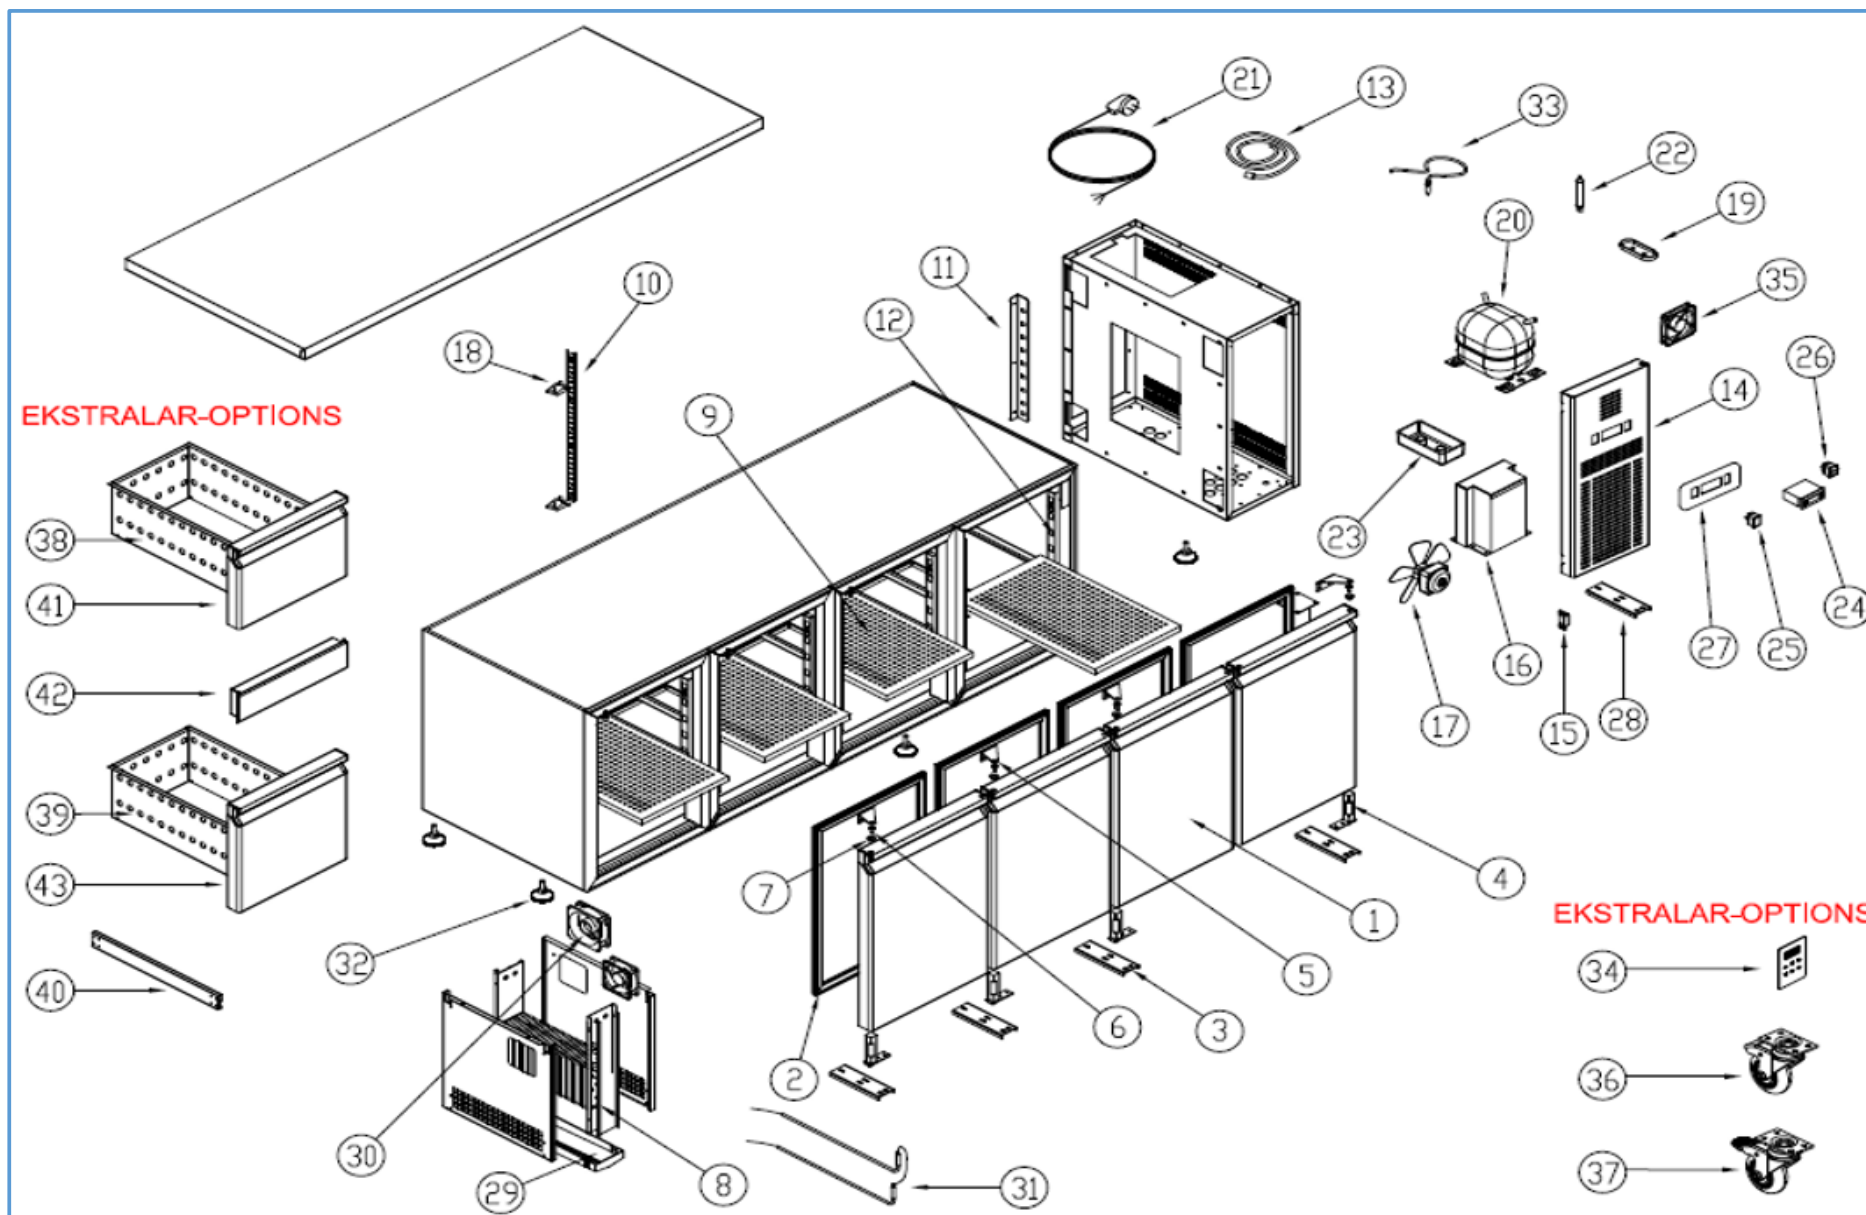

7489.5280

Onderdelen informatie

Erzatzteil information

Spare part information

Information de pièces

Onderdelenlijst 7489.5280

POS:	Art.No.:	Omschrijving:	Aantal:
1		DOOR	4
2	9113.1985	DOOR GASKET	4
3	9113.1810	LOVER HINGE BRACET	4
4	9113.1260	UPRIGHT HINGE AND PARTS	4
5	9113.2005	UPPER HINGE	4
6	9113.1815	UPPER HINGE PIM	4
7	9113.1820	HINGE PLASTIC	4
8		EVAPOROTOR-MBS	2
9		SHELF-SSN	8
10		SHELF RACKET (DOOR)	16
11		SHELF RACKET - BACK (DRAWERS)	8
12		SHELF RACKET - FRONT (DRAWERS)	8
13	9390.2290	PROP	1
14		CANOPY	1
15		MAGNET HINGES	2
16	9113.1300	CONDANSER	1
17		CONDANSER FAN MOTOR	1
18		SHELF HOLDER (DOOR)	32
19		PROP COVER	1
20	9113.2060	COMPRESSOR-NEU 6210 U (1/2Hp)	1
21		PLUG CABLE	1
22		DRAYER	1
23	9113.1080	WATER BOX	1
24	9338.3550	DIGITAL THERMOSTAT TWO PROPE(DIXELL)	1
24		DIGITAL THERMOSTAT TWO PROPE (EVCO)	1
25	9113.0675	POWER SWITCH	1
26	9108.0254	ON - OFF SWITCH	1
27		DIGITAL LABEL	1
28		CANOPY HINGE	1
29		EVAPOROTOR CUP	2
30	9113.2000	SQUARE FAN	4
31	9113.2280	200W RESISTANCE (MBS)	2
32		DSP LEG	6
33	9113.0150	PROP	1
34		WATER PROOF DIJITAL	1
35	9113.2000	SQUARE FAN	1
36	9113.0615	WHEELS	3
37	9113.0620	WHEELS BRAKE	3
38		1/3 DRAWERS	
39		1/2 DRAWERS	
40		DRAWER RAIL	
41	9113.2285	1/3 DRAWERS GASKET	
42		DRAWERS MIDDLE BRIDGE	
43	9113.2290	1/2 DRAWERS GASKET	
,		SSN EVAP GROUP 4 DOORS	1