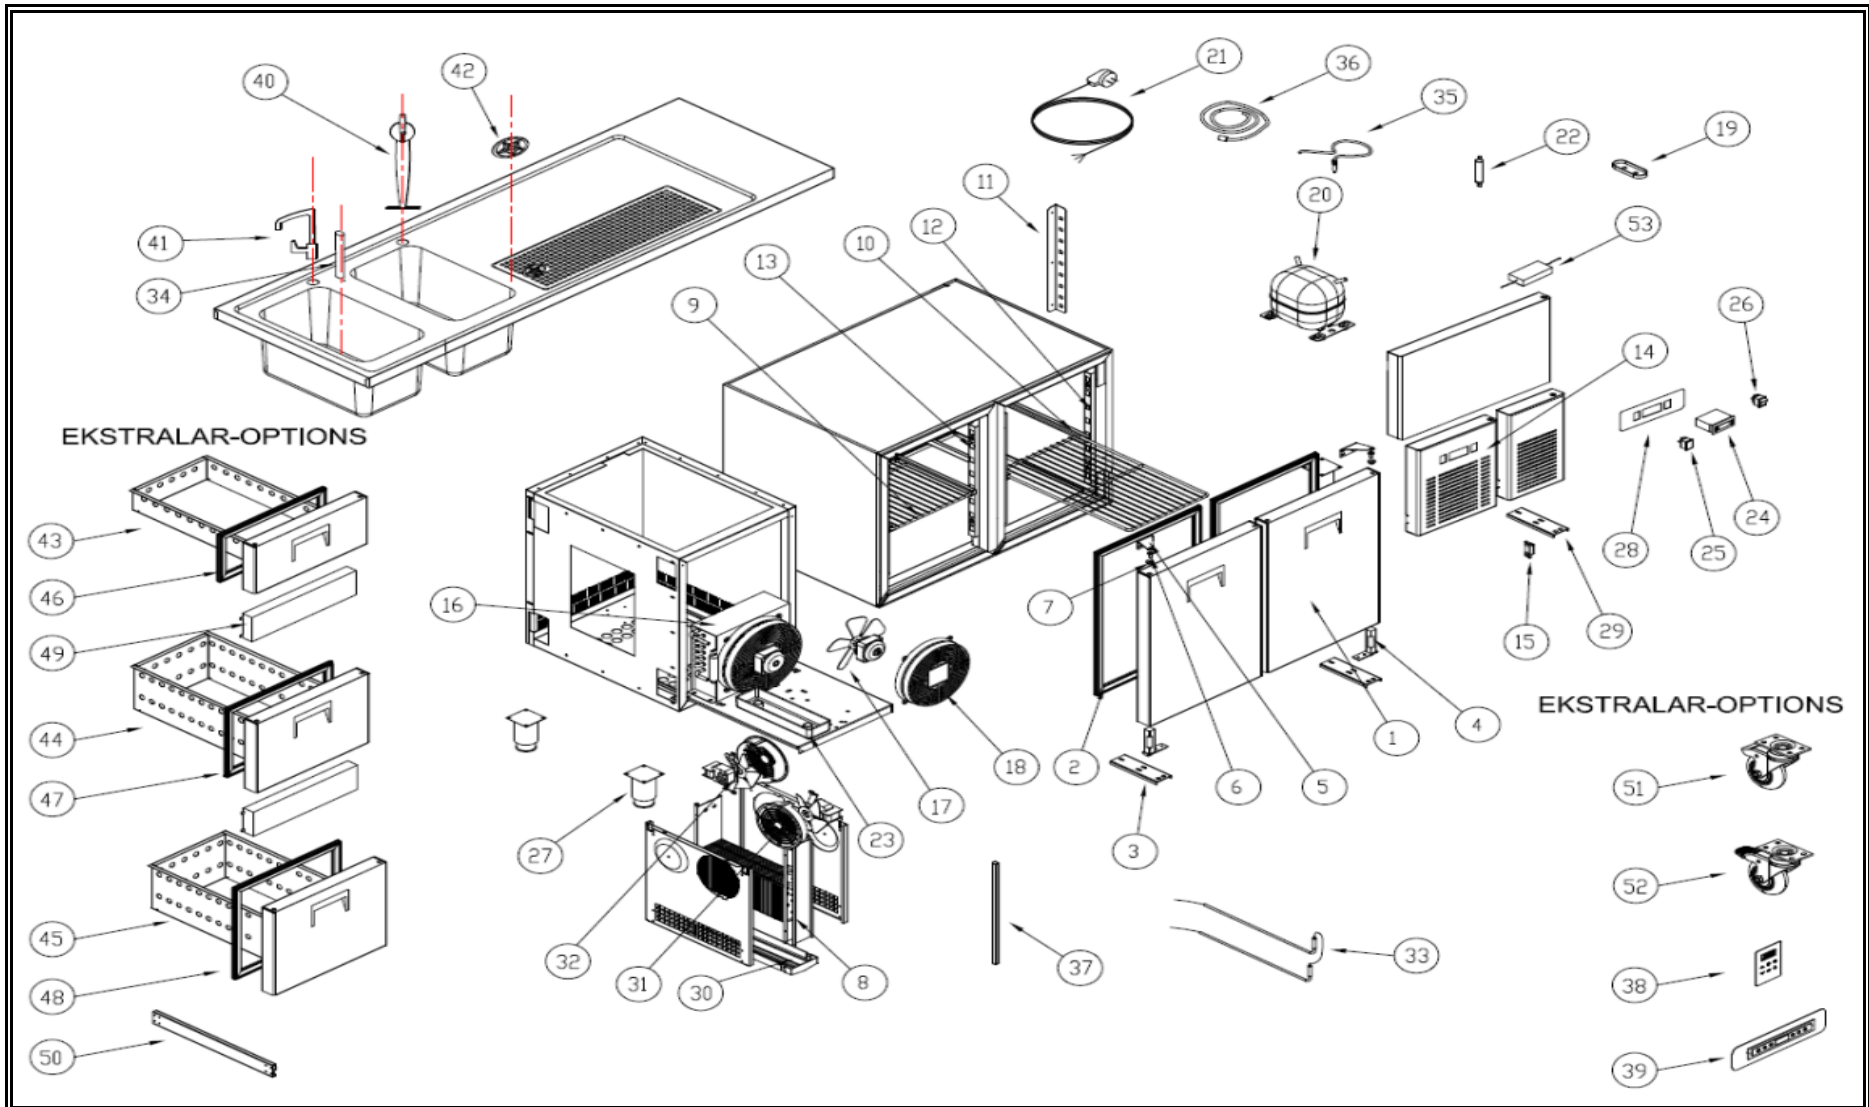

7489.5325

R134a

Onderdelen informatie
Erzatzteil information
Spare part information
Information de pièces

POS:	Art.No.:	Omschrijving:	Aantal:
1		DOOR	2
2	CS9113.1985	DOOR GASKET	2
3	CS9113.1810	LOVER HINGE BRACET	2
4	CS9113.1260	UPRIGHT HINGE AND PARTS	2
5	CS9113.2005	UPPER HINGE	2
6	CS9113.1815	UPPER HINGE PIM	2
7	CS9113.1820	HINGE PLASTIC	2
8	CS9113.0250	EVAPOROTOR	1
9		SHELF-KGN 540X405	4
10		SHELF GUIDE - 530m	8
11		SHELF RACKET - BACK	2
12		SHELF RACKET - FRONT	4
13		SHELF RACKET - MIDDLE	2
14		CANOPY	1
15		MAGNET HINGES	2
16	CS9113.1770	1/4 Hp CONDANSER	1
17	CS9113.1525	10W-FAN MOTOR	1
18	CS9113.0230	CONDANSER FAN PLASTIC	1
19		PROP COVER	1
20	CS9113.0690	COMPRESSOR- EMT 6170 Z (1/4)	1
21		PLUG CABLE	1
22		DRAYER	1
23	CS9113.1080	WATER BOX	1
24	CS9338.3550	DIGITAL THERMOSTAT TWO PROPE(DIXELL)	1
25	CS9113.0675	POWER SWITCH	1
26	CS9108.0254	ON - OFF SWITCH	1
27	CS9113.0610	STAINLESS STEEL LEG	5
28	CS9113.2300	DIGITAL LABEL	1
29		CANOPY HINGE	1
30	CS9113.1075	EVAPOROTOR CUP	1
31	CS9113.0225	PLASTIC FAN PROTECTION	2
32	CS9113.0310	EVAP FAN MOTOR	2
33	CS9113.1045	200W RESISTANCE	1
34		OVERFLOW DISCHARGER	1
35	CS9181.2051	PROP	1
36	CS9390.2290	PROP	1
37		LED LAMP	2
38		WATER PROOF DIJITAL	1
39	CS9993.8627	TOUCH CONTROL DIGITAL	1
40		BEER TOWER SET	1
41		SINK FAUCET	1
42		GLASS WASHER	1
43		1/3 DRAWERS	

POS:	Art.No.:	Omschrijving:	Aantal:
44		1/2 DRAWERS	
45		2/3 DRAWERS	
46	CS9113.0030	1/3 DRAWER GASKET	
47	CS9113.0040	1/2 DRAWER GASKET	
48	CS9113.0050	2/3 DRAWER GASKET	
49	CS9113.2010	DRAWERS MIDDLE BRIDGE	
50	CS9113.0010	DRAWER RAIL	
51	CS9113.0615	WHEELS	3
52	CS9113.0620	WHEELS BRAKE	2
53	CS9113.0880	TRANSFORMER LED	1
.	CS9113.1665	COUNTER REF EVAP GROUP 2 DOORS	1