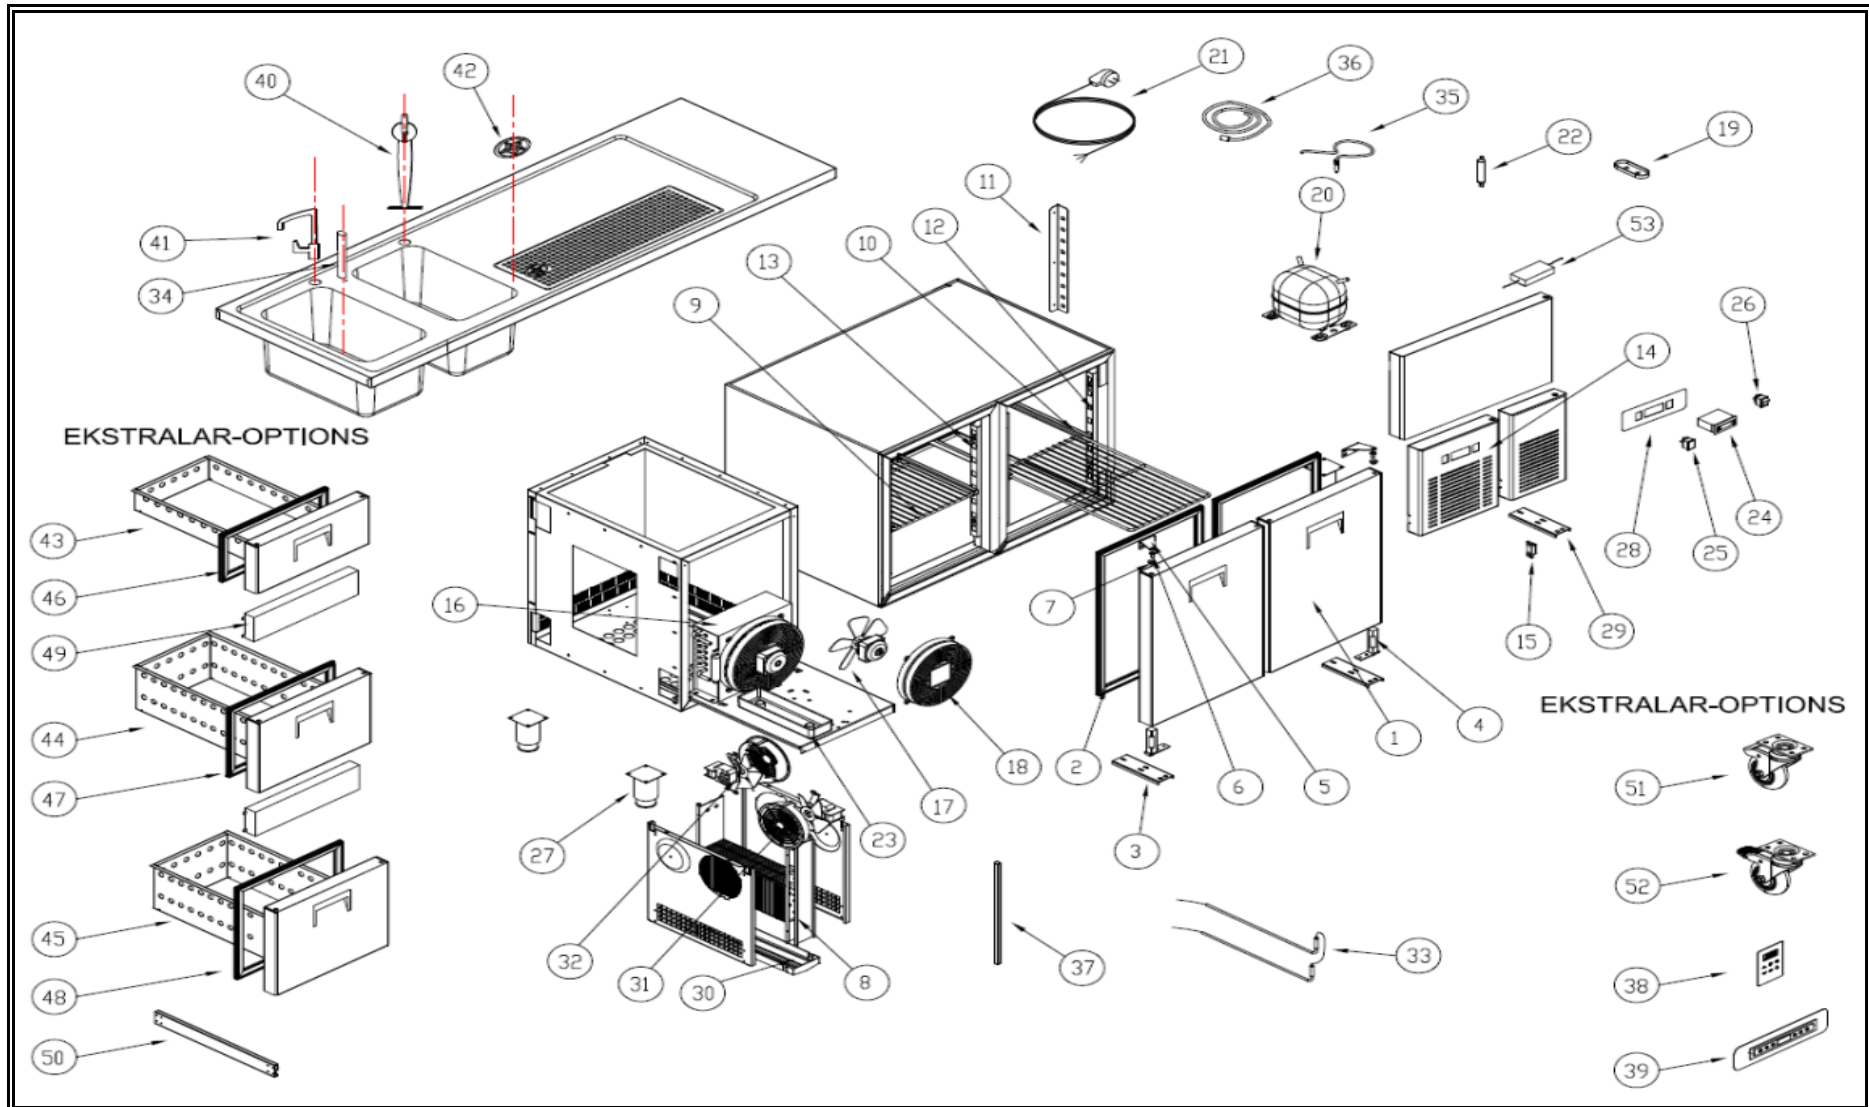

**7489.5235**

**R290**

Onderdelen informatie  
Erzatzteil information  
Spare part information  
Information de pièces

POS:	Art.No.:	Omschrijving:	Aantal:
1		DOOR	2
2	CS9113.1985	DOOR GASKET	2
3	CS9113.1810	LOWER HINGE BRACKET	2
4	CS9113.1260	UPRIGHT HINGE AND PARTS	2
5	CS9113.2005	UPPER HINGE	2
6	CS9113.1815	UPPER HINGE PIN	2
7	CS9113.1820	PLASTIC HINGE BUSHING	2
8	CS9113.0250	EVAPORATOR	1
9		SHELF-KGN 540X405	4
10		SHELF GUIDE - 530m	8
11		SHELF STANDARD - BACK	2
12		SHELF STANDARD - FRONT	4
13		SHELF STANDARD - MIDDLE	2
14		CANOPY	1
15		MAGNETIC HINGES	2
16		1/4 Hp CONDENSER	1
17	CS9113.1525	10W-FAN MOTOR	1
18	CS9113.0230	CONDENSER FAN PLASTIC	1
19		PROBE COVER	1
20	CS9113.2045	COMPRESSOR-NEK 6181 U (1/4)	1
21		PLUG CABLE	1
22		DRYER	1
23	CS9113.1080	COMPRESSOR WATER PAN	1
24	CS9338.3550	TWO PROPED DIGITAL THERMOSTAT (DIXELL)	1
24		TWO PROPED DIGITAL THERMOSTAT (EVCO)	1
24		MOTHERBOARD (DIXELL)	1
24		MOTHERBOARD FRONT PANEL (DIXELL)	1
24		MOTHERBOARD (ELIWELL)	1
24		MOTHERBOARD FRONT PANEL (ELIWELL)	1
25	CS9113.0675	POWER SWITCH	1
26	CS9108.0254	ON - OFF SWITCH	1
27	CS9113.0610	STAINLESS STEEL LEG	5
28	CS9113.2300	DIGITAL LABEL	1
29		CANOPY HINGE	1
30	CS9113.1075	EVAPORATOR CUP	1
31	CS9113.0225	PLASTIC FAN PROTECTION	2
32	CS9113.0310	EVAP FAN MOTOR	2
33	CS9113.1045	200W RESISTANCE	1
34		OVERFLOW DISCHARGER	1
35	CS9181.2051	PROBE	1
36	CS9390.2290	PROBE	1
37		LED LAMP	2
38		WATER PROOF DIGITAL	1

POS:	Art.No.:	Omschrijving:	Aantal:
39		TOUCH CONTROL DIGITAL	1
40		BEER TOWER SET	1
41		SINK FAUCET	1
42		GLASS WASHER	1
43		1/3 DRAWERS	
44		1/2 DRAWERS	
45		2/3 DRAWERS	
46	CS9113.0030	1/3 DRAWER GASKET	
47	CS9113.0040	1/2 DRAWER GASKET	
48	CS9113.0050	2/3 DRAWER GASKET	
49	CS9113.2010	DRAWERS MIDDLE BRIDGE	
50	CS9113.0010	DRAWER RAIL	
51	CS9113.0615	WHEEL WITHOUT BRAKE	3
52	CS9113.0620	WHEEL WITH BRAKE	2
53	CS9113.0880	LED TRANSFORMER	1
.	CS9113.1665	COUNTER REF EVAP GROUP 2 DOORS	1