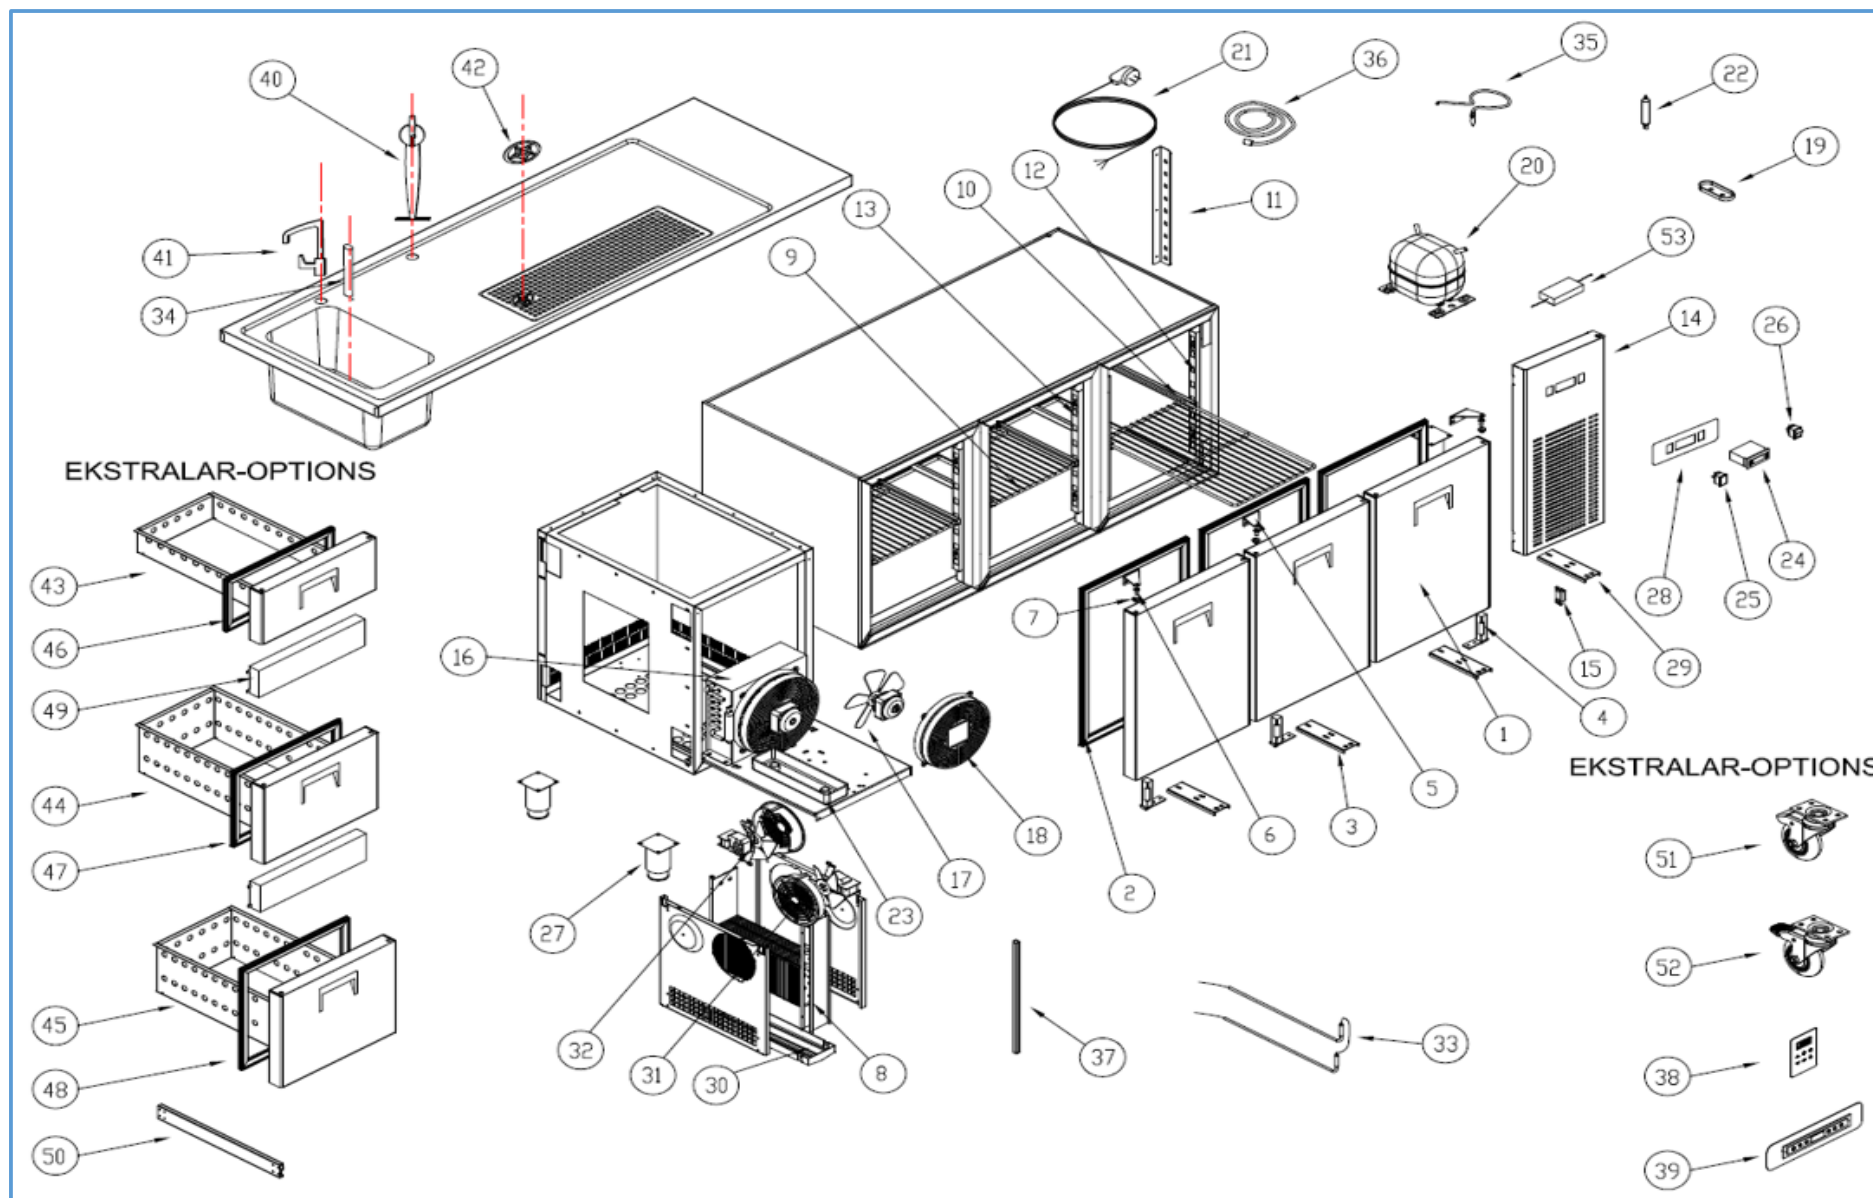

**7489.5335**

Onderdelen informatie

Erzatzteil information

Spare part information

Information de pièces

## Onderdelenlijst 7489.5335

POS:	Art.No.:	Omschrijving:	Aantal:
1		DOOR	3
2	9113.1985	DOOR GASKET	3
3	9113.1810	LOVER HINGE BRACET	3
4	9113.1260	UPRIGHT HINGE AND PARTS	3
5	9113.2005	UPPER HINGE	3
6	9113.1815	UPPER HINGE PIM	3
7	9113.1820	HINGE PLASTIC	3
8	9113.0290	EVAPOROTOR	1
9		SHELF-KGN 540x405	6
10		SHELF GUIDE - 530m	12
11		SHELF RACKET - BACK	4
12		SHELF RACKET - FRONT	4
13		SHELF RACKET - MIDDLE	4
14		CANOPY	1
15		MAGNET HINGES	2
16	9113.1770	1/2 Hp CONDANSER	1
17	9113.1525	10W-FAN MOTOR	1
18	9113.0230	CONDANSER FAN PLASTIC	1
19		PROP COVER	1
20	9113.0480	COMPRESSOR--EMT 6170 Z (1/4)	1
21		PLUG CABLE	1
22		DRAYER	1
23	9113.1080	WATER BOX	1
24	9338.3550	DIGITAL THERMOSTAT TWO PROPE(DIXELL)	1
25	9113.0675	POWER SWITCH	1
26	9113.0680	ON - OFF SWITCH	1
27		STAINLESS STEEL LEG	5
28		DIGITAL LABEL	1
29		CANOPY HINGE	1
30	9113.1075	EVAPOROTOR CUP	1
31	9113.0225	PLASTIC FAN PROTECTION	2
32	9113.0310	EVAP FAN MOTOR	2
33	9113.1045	200W RESISTANCE	1
34		OVERFLOW DISCHARGER	1
35	9113.0150	PROP	1
36	9390.2290	PROP	1
37		LED LAMP	3
38		WATER PROOF DIJITAL	1
39		TOUCH CONTROL DIGITAL	1
40		BEER TOWER SET	1
41		SINK FAUCET	1
42		GLASS WASHER	1
43		1/3 DRAWERS	
44		1/2 DRAWERS	
45		2/3 DRAWERS	
46	9113.0030	1/3 DRAWER GASKET	
47	9113.0040	1/2 DRAWER GASKET	

## Onderdelenlijst 7489.5335

POS:	Art.No.:	Omschrijving:	Aantal:
48	9113.0050	2/3 DRAWER GASKET	
49	9113.2010	DRAWERS MIDDLE BRIDGE	
50	9113.0010	DRAWER RAIL	
51	9113.0615	WHEELS	3
52	9113.0620	WHEELS BRAKE	2
53	9113.0880	TRANSFORMER LED	1
.	9113.1670	COUNTER REF EVAP GROUP 3 DOORS	1
.	9113.1685	COUNTER REF EVAPARATOR DOUBLE	1