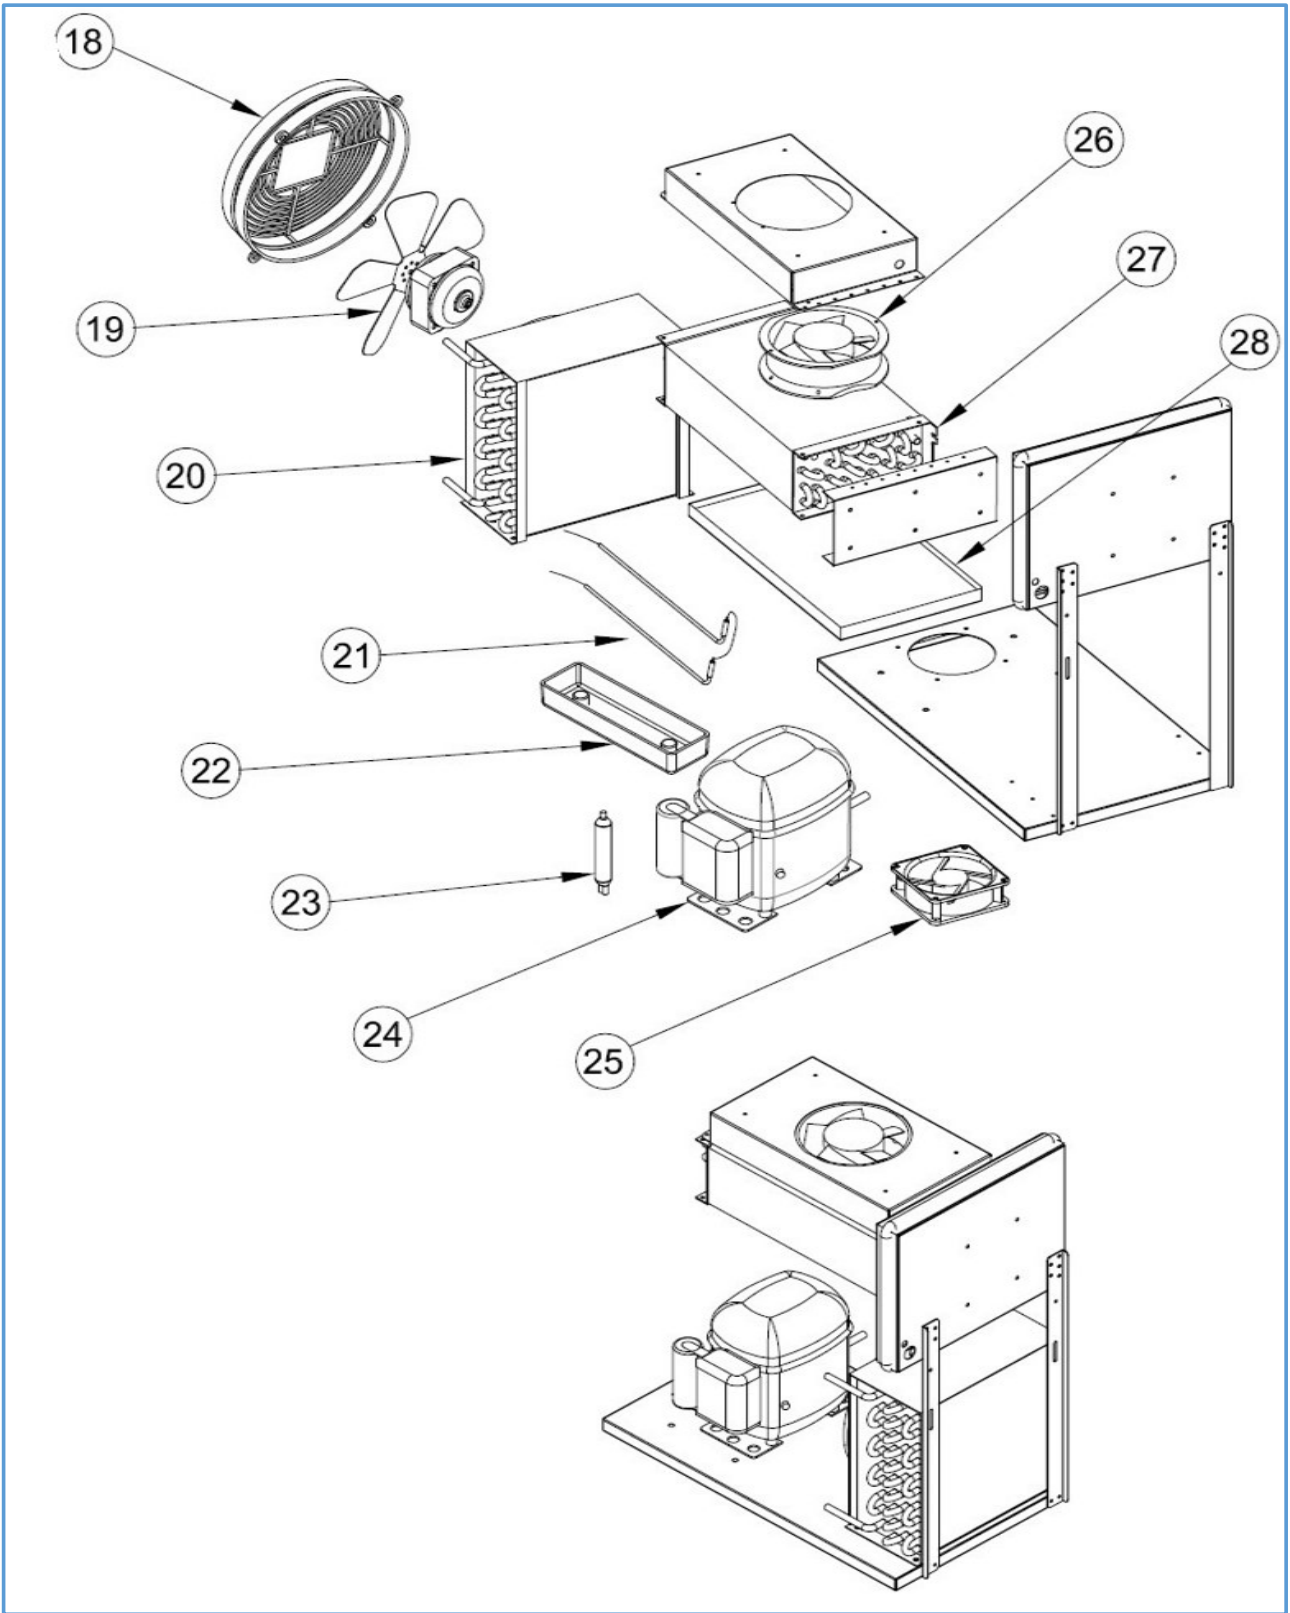

7489.5365

Onderdelen informatie

Erzatzteil information

Spare part information

Information de pièces

Onderdelenlijst 7489.5365

POS:	Art.No.:	Omschrijving:	Aantal:
1		DOOR	3
2	9113.0035	DOOR GASKET	3
3		LOVER HINGE BRACET	3
4	9113.1260	UPRIGHT HINGE AND PARTS	3
5		UPPER HINGE	3
6	9113.1815	UPPER HINGE PIM	3
7	9113.1820	HINGE PLASTIC	3
8	9113.0150	PROP	1
9		PROP	1
10		PLUG CABLE	1
11		PROP COVER	2
12		STAINLESS STEEL LEG	5
13		SHELF-CGN 530x333	3
14		SHELF-GUIDE-CGN 530m	6
15		SHELF RACKET- BACK	4
16		SHELF RACKET- SIDE	4
17		SHELF RACKET- MIDDLE	4
18	9113.0230	CONDANSER FAN PLASTIC	1
19	9113.0320	16-65 W-FAN MOTORU	1
20	9113.1805	VL7-K CONDANSER	1
21	9113.1045	200W RESISTANCE	1
22	9113.1080	WATER BOX	1
23		DRAYER	1
24	9113.0480	COMPRESSOR	1
25		SQUARE FAN	1
26	9113.0350	EVAP FAN MOTOR	1
27	9113.0270	EVAPORATOR	1
28		EVAPORATOR CUP	1
29		CANOPY PIM	1
30		CANOPY	1
31		PLASTIC COVER	1
32		DIGITAL LABEL	1
33	9113.0675	POWER SWITCH	1
34		DIGITAL THERMOSTAT TWO PROPE (DIXELL)	1
35	9113.0680	ON-OF SWITCH	1
36		1/3 DRAWERS	9
37		1/3 DRAWERS GASKET	9
38		1/2 DRAWERS	6
39		1/2 DRAWERS GASKET	6
40		2/3 DRAWERS	3
41		2/3 DRAWERS GASKET	3
42		DRAWER RAIL	
43	9113.0615	WHEELS	3
44	9113.0620	WHEELS BRAKE	2
45		WATER PROOF DIGITAL	1
46		TOUCH CONTROL DIGITAL	1