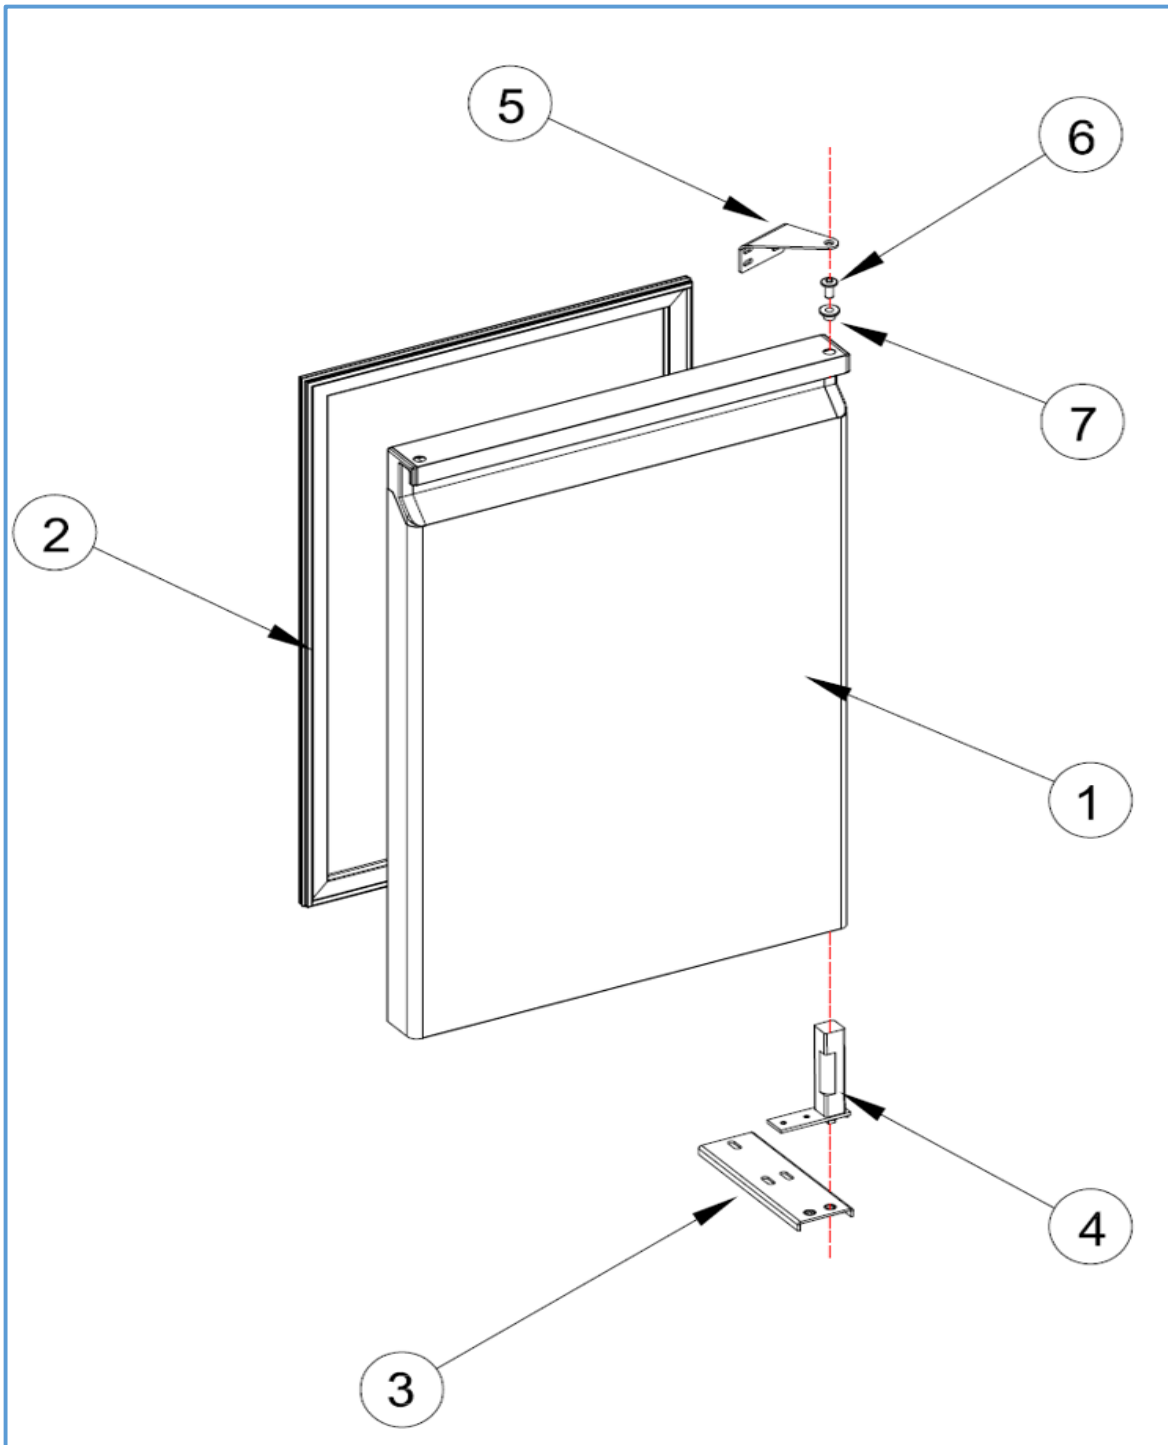

7489.5365

Onderdelen informatie

Erzatzteil information

Spare part information

Information de pièces

Onderdelenlijst 7489.5365

POS:	Art.No.:	Omschrijving:	Aantal:
1		DOOR	3
2	9113.0035	DOOR GASKET	3
3		LOVER HINGE BRACET	3
4	9113.1260	UPRIGHT HINGE AND PARTS	3
5		UPPER HINGE	3
6	9113.1815	UPPER HINGE PIM	3
7	9113.1820	HINGE PLASTIC	3
8	9113.0150	PROP	1
9		PROP	1
10		PLUG CABLE	1
11		PROP COVER	2
12		STAINLESS STEEL LEG	5
13		SHELF-CGN 530x333	3
14		SHELF-GUIDE-CGN 530m	6
15		SHELF RACKET- BACK	4
16		SHELF RACKET- SIDE	4
17		SHELF RACKET- MIDDLE	4
18	9113.0230	CONDANSER FAN PLASTIC	1
19	9113.0320	16-65 W-FAN MOTORU	1
20	9113.1805	VL7-K CONDANSER	1
21	9113.1045	200W RESISTANCE	1
22	9113.1080	WATER BOX	1
23		DRAYER	1
24	9113.0480	COMPRESSOR	1
25		SQUARE FAN	1
26	9113.0350	EVAP FAN MOTOR	1
27	9113.0270	EVAPORATOR	1
28		EVAPORATOR CUP	1
29		CANOPY PIM	1
30		CANOPY	1
31		PLASTIC COVER	1
32		DIGITAL LABEL	1
33	9113.0675	POWER SWITCH	1
34		DIGITAL THERMOSTAT TWO PROPE (DIXELL)	1
35	9113.0680	ON-OF SWITCH	1
36		1/3 DRAWERS	9
37		1/3 DRAWERS GASKET	9
38		1/2 DRAWERS	6
39		1/2 DRAWERS GASKET	6
40		2/3 DRAWERS	3
41		2/3 DRAWERS GASKET	3
42		DRAWER RAIL	
43	9113.0615	WHEELS	3
44	9113.0620	WHEELS BRAKE	2
45		WATER PROOF DIGITAL	1
46		TOUCH CONTROL DIGITAL	1