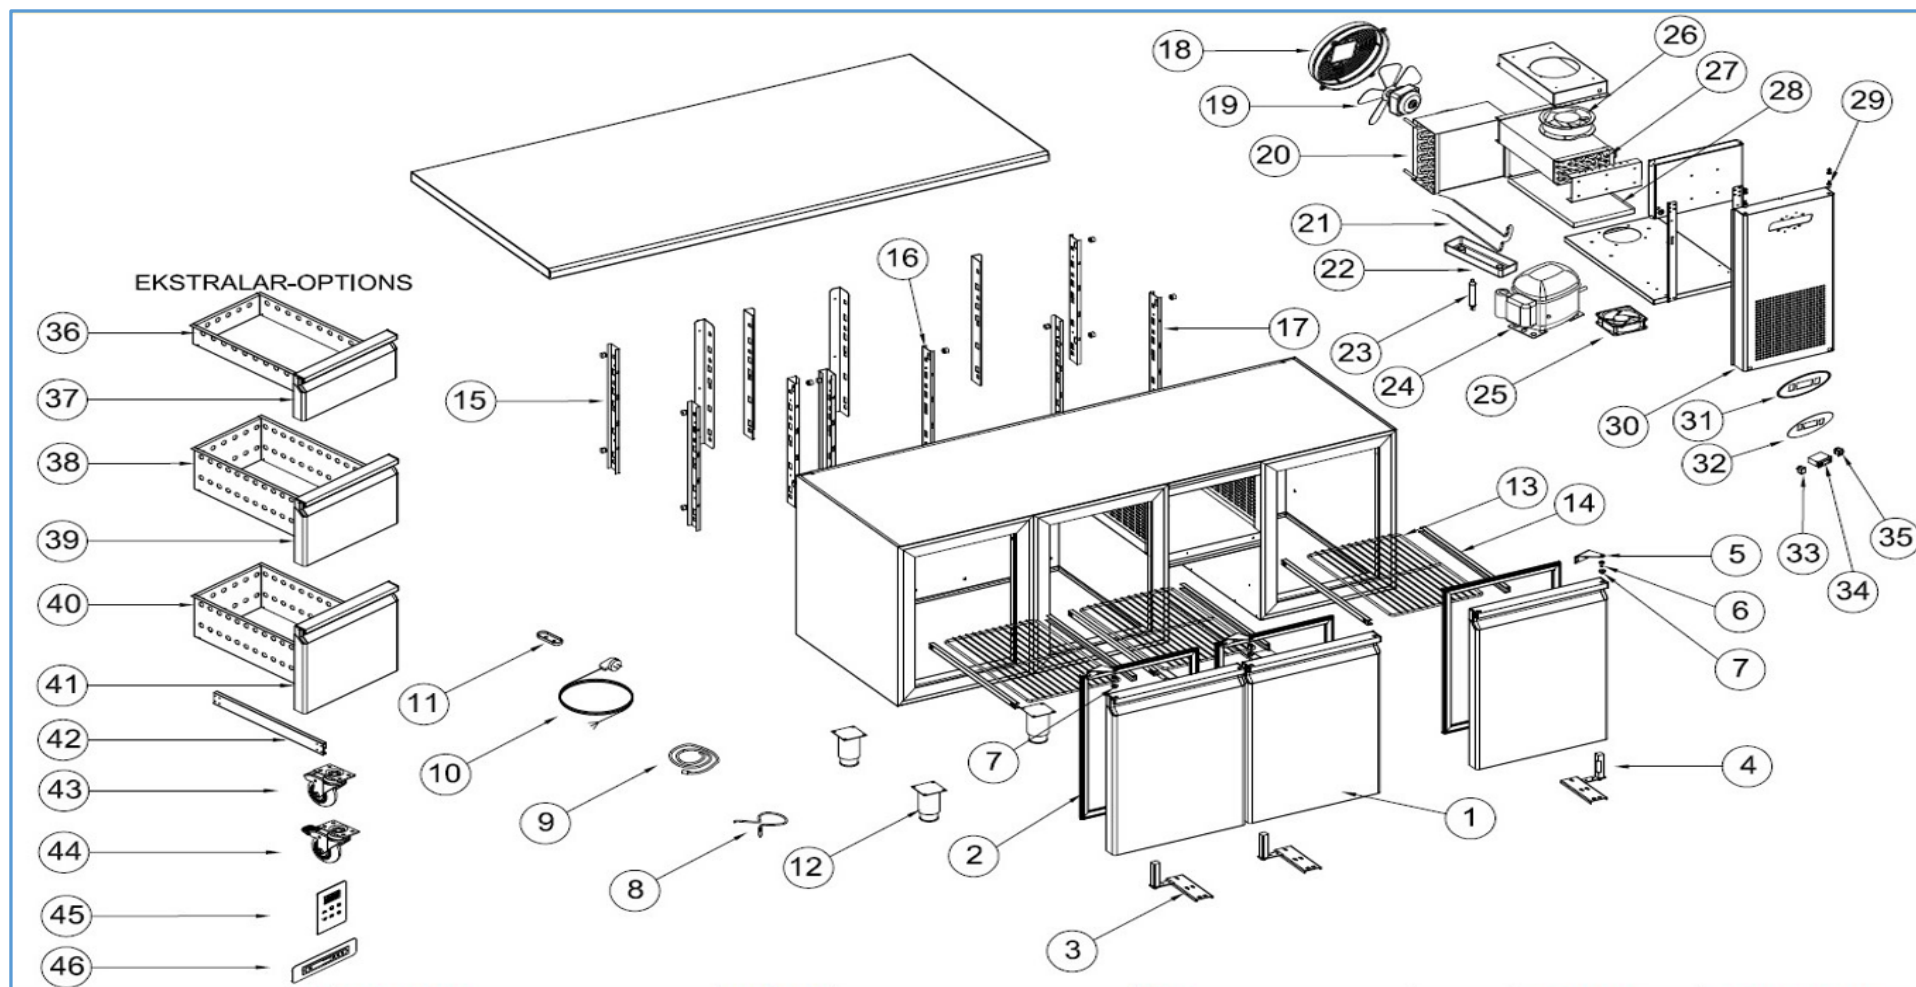

7489.5365

Onderdelen informatie

Erzatzteil information

Spare part information

Information de pièces

Onderdelenlijst 7489.5365

POS:	Art.No.:	Omschrijving:	Aantal:
1		DOOR	3
2	9113.0035	DOOR GASKET	3
3		LOVER HINGE BRACET	3
4	9113.1260	UPRIGHT HINGE AND PARTS	3
5		UPPER HINGE	3
6	9113.1815	UPPER HINGE PIM	3
7	9113.1820	HINGE PLASTIC	3
8	9113.0150	PROP	1
9		PROP	1
10		PLUG CABLE	1
11		PROP COVER	2
12		STAINLESS STEEL LEG	5
13		SHELF-CGN 530x333	3
14		SHELF-GUIDE-CGN 530m	6
15		SHELF RACKET- BACK	4
16		SHELF RACKET- SIDE	4
17		SHELF RACKET- MIDDLE	4
18	9113.0230	CONDANSER FAN PLASTIC	1
19	9113.0320	16-65 W-FAN MOTORU	1
20	9113.1805	VL7-K CONDANSER	1
21	9113.1045	200W RESISTANCE	1
22	9113.1080	WATER BOX	1
23		DRAYER	1
24	9113.0480	COMPRESSOR	1
25		SQUARE FAN	1
26	9113.0350	EVAP FAN MOTOR	1
27	9113.0270	EVAPORATOR	1
28		EVAPORATOR CUP	1
29		CANOPY PIM	1
30		CANOPY	1
31		PLASTIC COVER	1
32		DIGITAL LABEL	1
33	9113.0675	POWER SWITCH	1
34		DIGITAL THERMOSTAT TWO PROPE (DIXELL)	1
35	9113.0680	ON-OF SWITCH	1
36		1/3 DRAWERS	9
37		1/3 DRAWERS GASKET	9
38		1/2 DRAWERS	6
39		1/2 DRAWERS GASKET	6
40		2/3 DRAWERS	3
41		2/3 DRAWERS GASKET	3
42		DRAWER RAIL	
43	9113.0615	WHEELS	3
44	9113.0620	WHEELS BRAKE	2
45		WATER PROOF DIGITAL	1
46		TOUCH CONTROL DIGITAL	1