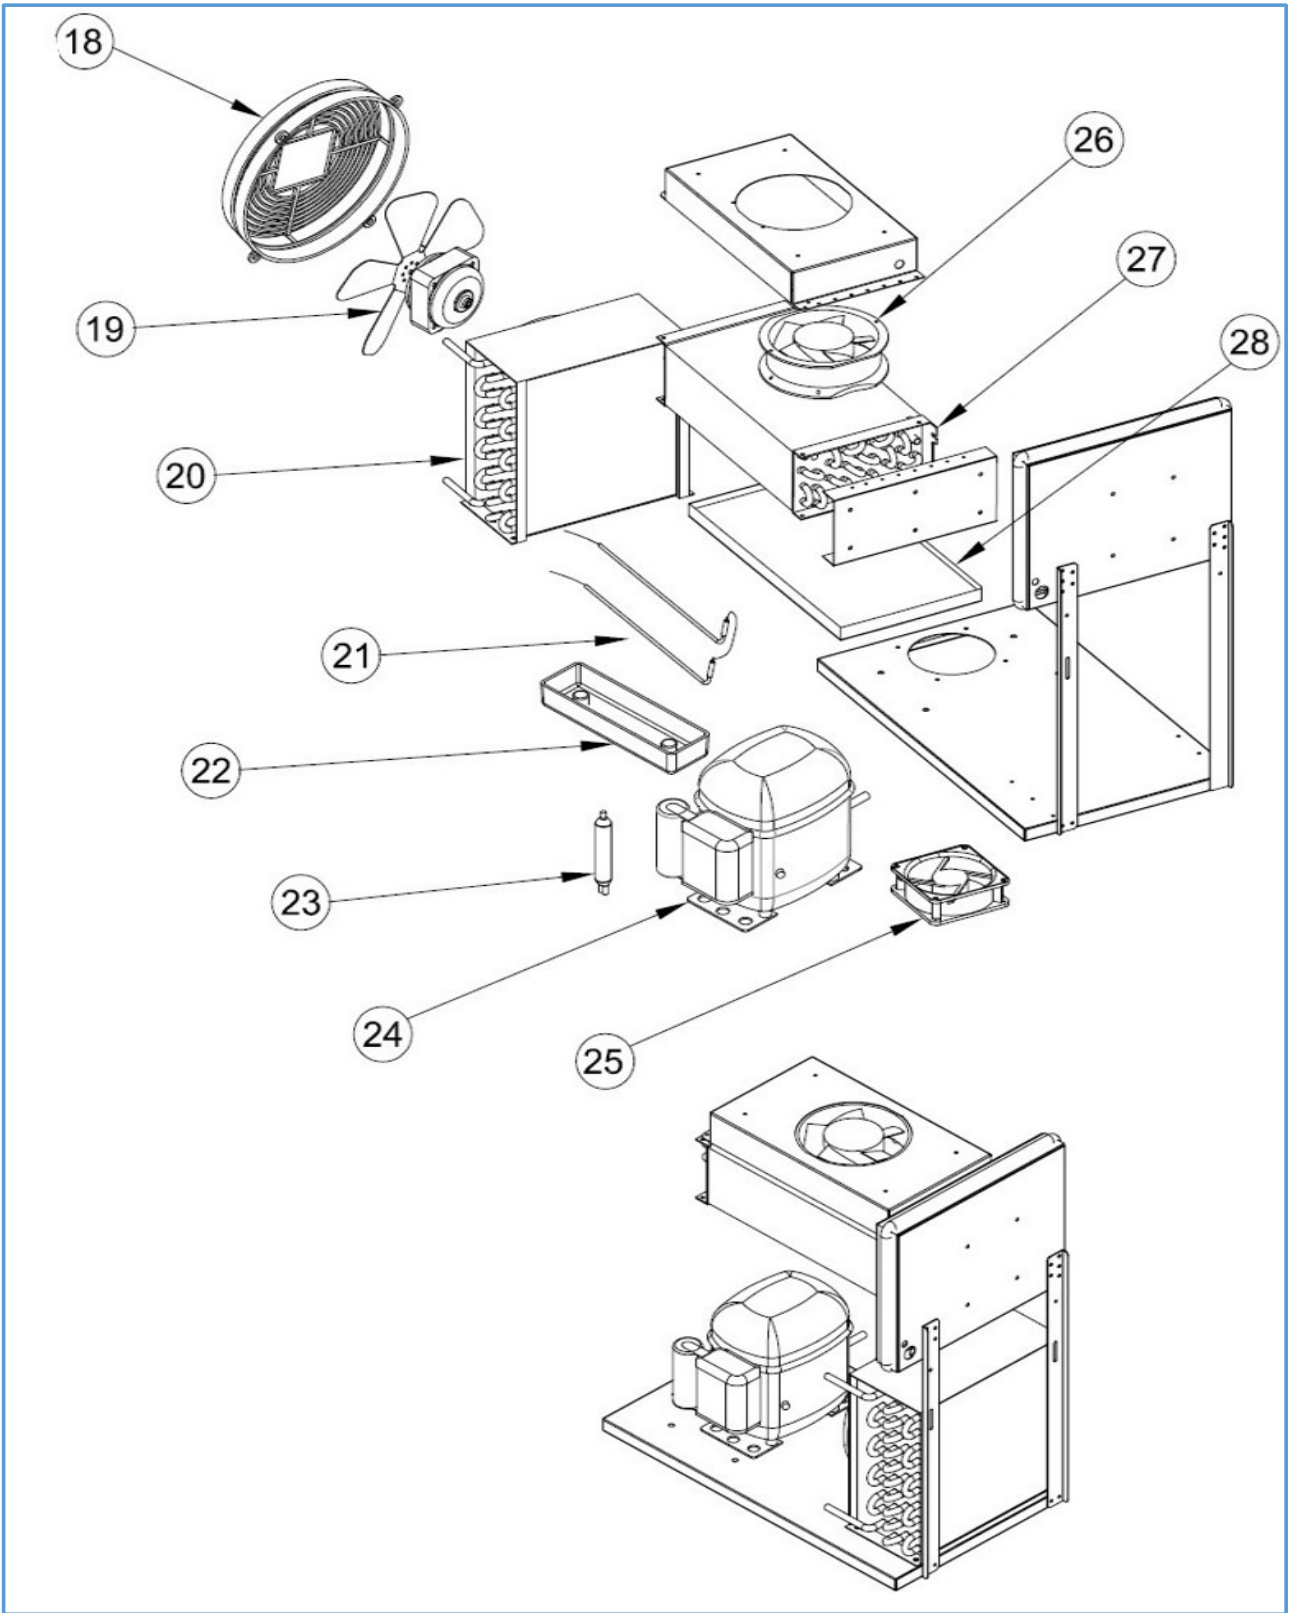

**7489.5375**

Onderdelen informatie

Erzatzteil information

Spare part information

Information de pièces

## Onderdelenlijst 7489.5375

POS:	Art.No.:	Omschrijving:	Aantal:
1		DOOR	2
2	9113.0035	DOOR GASKET	2
3		LOVER HINGE BRACET	2
4	9113.1260	UPRIGHT HINGE AND PARTS	2
5		UPPER HINGE	2
6	9113.1815	UPPER HINGE PIM	2
7	9113.1820	HINGE PLASTIC	2
8	9113.0150	PROP	1
9		PROP	1
10		PLUG CABLE	1
11		PROP COVER	2
12		STAINLESS STEEL LEG	5
13		SHELF-CGN 530x333	2
14		SHELF-GUIDE-CGN 530m	4
15		SHELF RACKET- BACK	2
16		SHELF RACKET- SIDE	2
17		SHELF RACKET- MIDDLE	4
18	9113.0230	CONDANSER FAN PLASTIC	1
19	9113.0320	16-65 W-FAN MOTORU	1
20	9113.1805	VL7-K CONDANSER	1
21	9113.1045	200W RESISTANCE	1
22	9113.1080	WATER BOX	1
23		DRAYER	1
24	9113.0480	COMPRESSOR	1
25		SQUARE FAN	1
26	9113.0350	EVAP FAN MOTOR	1
27	9113.0280	EVAPORATOR	1
28		EVAPORATOR CUP	1
29		CANOPY PIM	1
30		CANOPY	1
31		PLASTIC COVER	1
32		DIGITAL LABEL	1
33	9113.0675	POWER SWITCH	1
34		DIGITAL THERMOSTAT TWO PROPE (EVCO)	1
35	9113.0680	ON-OF SWITCH	1
36		1/3 DRAWERS	6
37		1/3 DRAWERS GASKET	6
38		1/2 DRAWERS	4
39		1/2 DRAWERS GASKET	4
40		2/3 DRAWERS	2
41		2/3 DRAWERS GASKET	2
42		DRAWER RAIL	
43	9113.0615	WHEELS	3
44	9113.0620	WHEELS BRAKE	2
45		WATER PROOF DIJITAL	1
46		TOUCH CONTROL DIGITAL	1