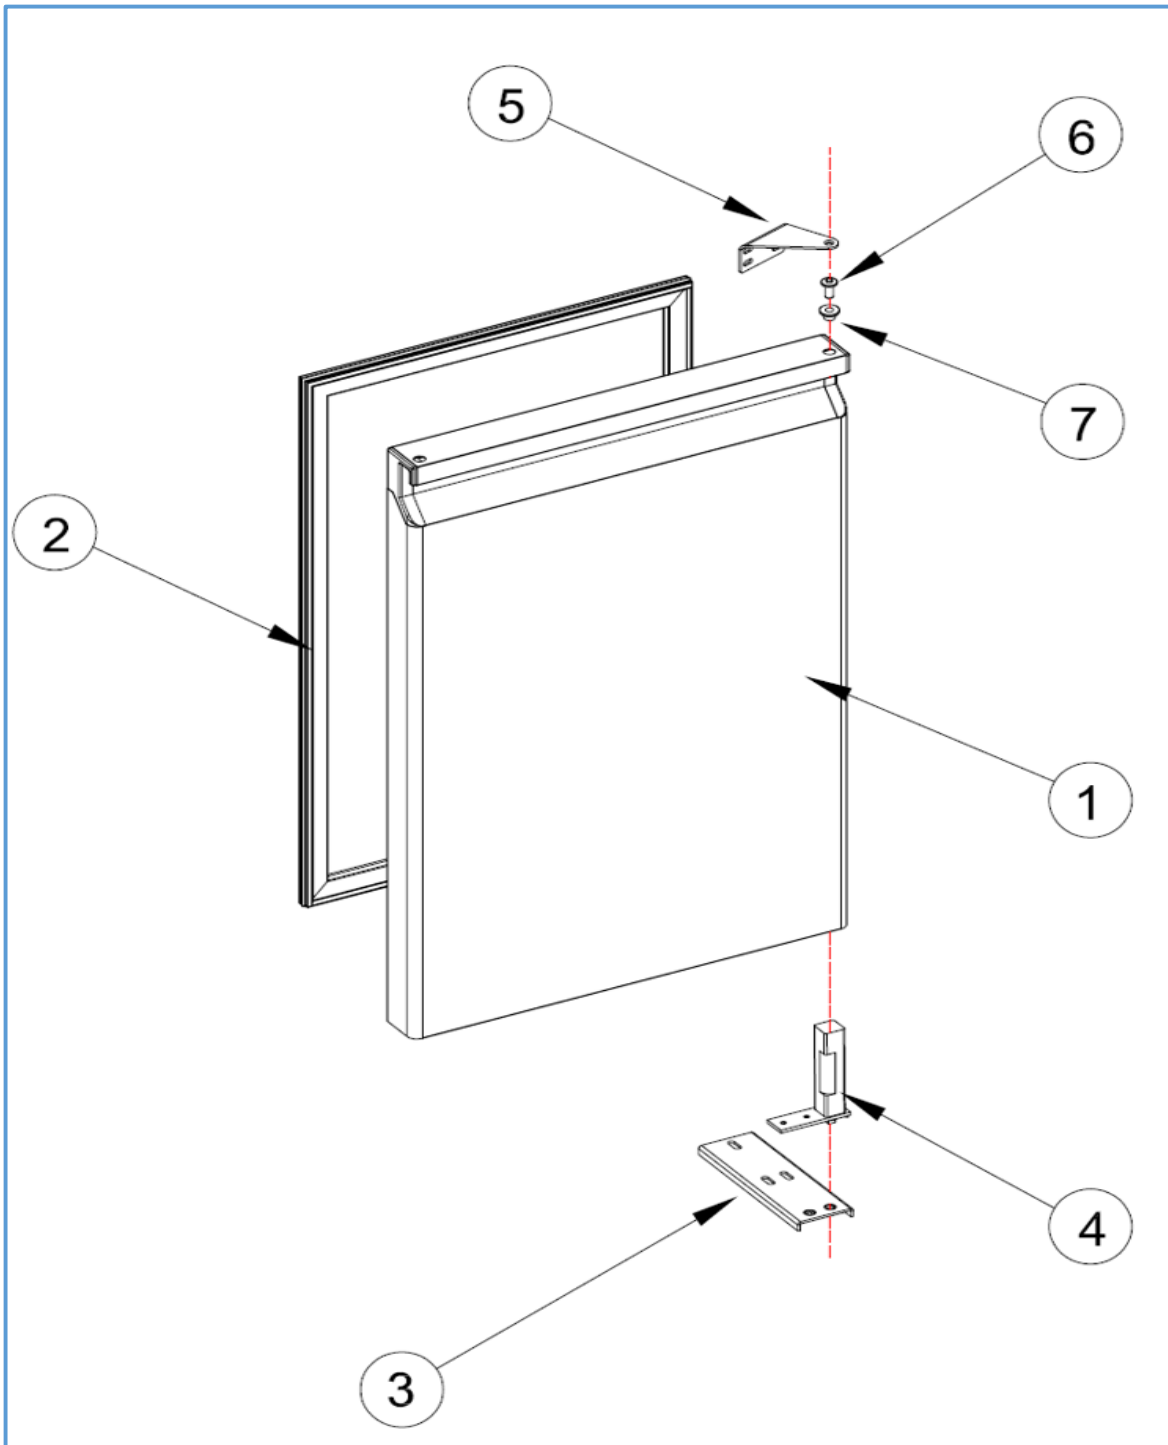

## Onderdelenlijst 7489.5375

POS:	Art.No.:	Omschrijving:	Aantal:
1		DOOR	2
2	9113.0035	DOOR GASKET	2
3		LOVER HINGE BRACET	2
4	9113.1260	UPRIGHT HINGE AND PARTS	2
5		UPPER HINGE	2
6	9113.1815	UPPER HINGE PIM	2
7	9113.1820	HINGE PLASTIC	2
8	9113.0150	PROP	1
9		PROP	1
10		PLUG CABLE	1
11		PROP COVER	2
12		STAINLESS STEEL LEG	5
13		SHELF-CGN 530x333	2
14		SHELF-GUIDE-CGN 530m	4
15		SHELF RACKET- BACK	2
16		SHELF RACKET- SIDE	2
17		SHELF RACKET- MIDDLE	4
18	9113.0230	CONDANSER FAN PLASTIC	1
19	9113.0320	16-65 W-FAN MOTORU	1
20	9113.1805	VL7-K CONDANSER	1
21	9113.1045	200W RESISTANCE	1
22	9113.1080	WATER BOX	1
23		DRAYER	1
24	9113.0480	COMPRESSOR	1
25		SQUARE FAN	1
26	9113.0350	EVAP FAN MOTOR	1
27	9113.0280	EVAPORATOR	1
28		EVAPORATOR CUP	1
29		CANOPY PIM	1
30		CANOPY	1
31		PLASTIC COVER	1
32		DIGITAL LABEL	1
33	9113.0675	POWER SWITCH	1
34		DIGITAL THERMOSTAT TWO PROPE (EVCO)	1
35	9113.0680	ON-OF SWITCH	1
36		1/3 DRAWERS	6
37		1/3 DRAWERS GASKET	6
38		1/2 DRAWERS	4
39		1/2 DRAWERS GASKET	4
40		2/3 DRAWERS	2
41		2/3 DRAWERS GASKET	2
42		DRAWER RAIL	
43	9113.0615	WHEELS	3
44	9113.0620	WHEELS BRAKE	2
45		WATER PROOF DIJITAL	1
46		TOUCH CONTROL DIGITAL	1