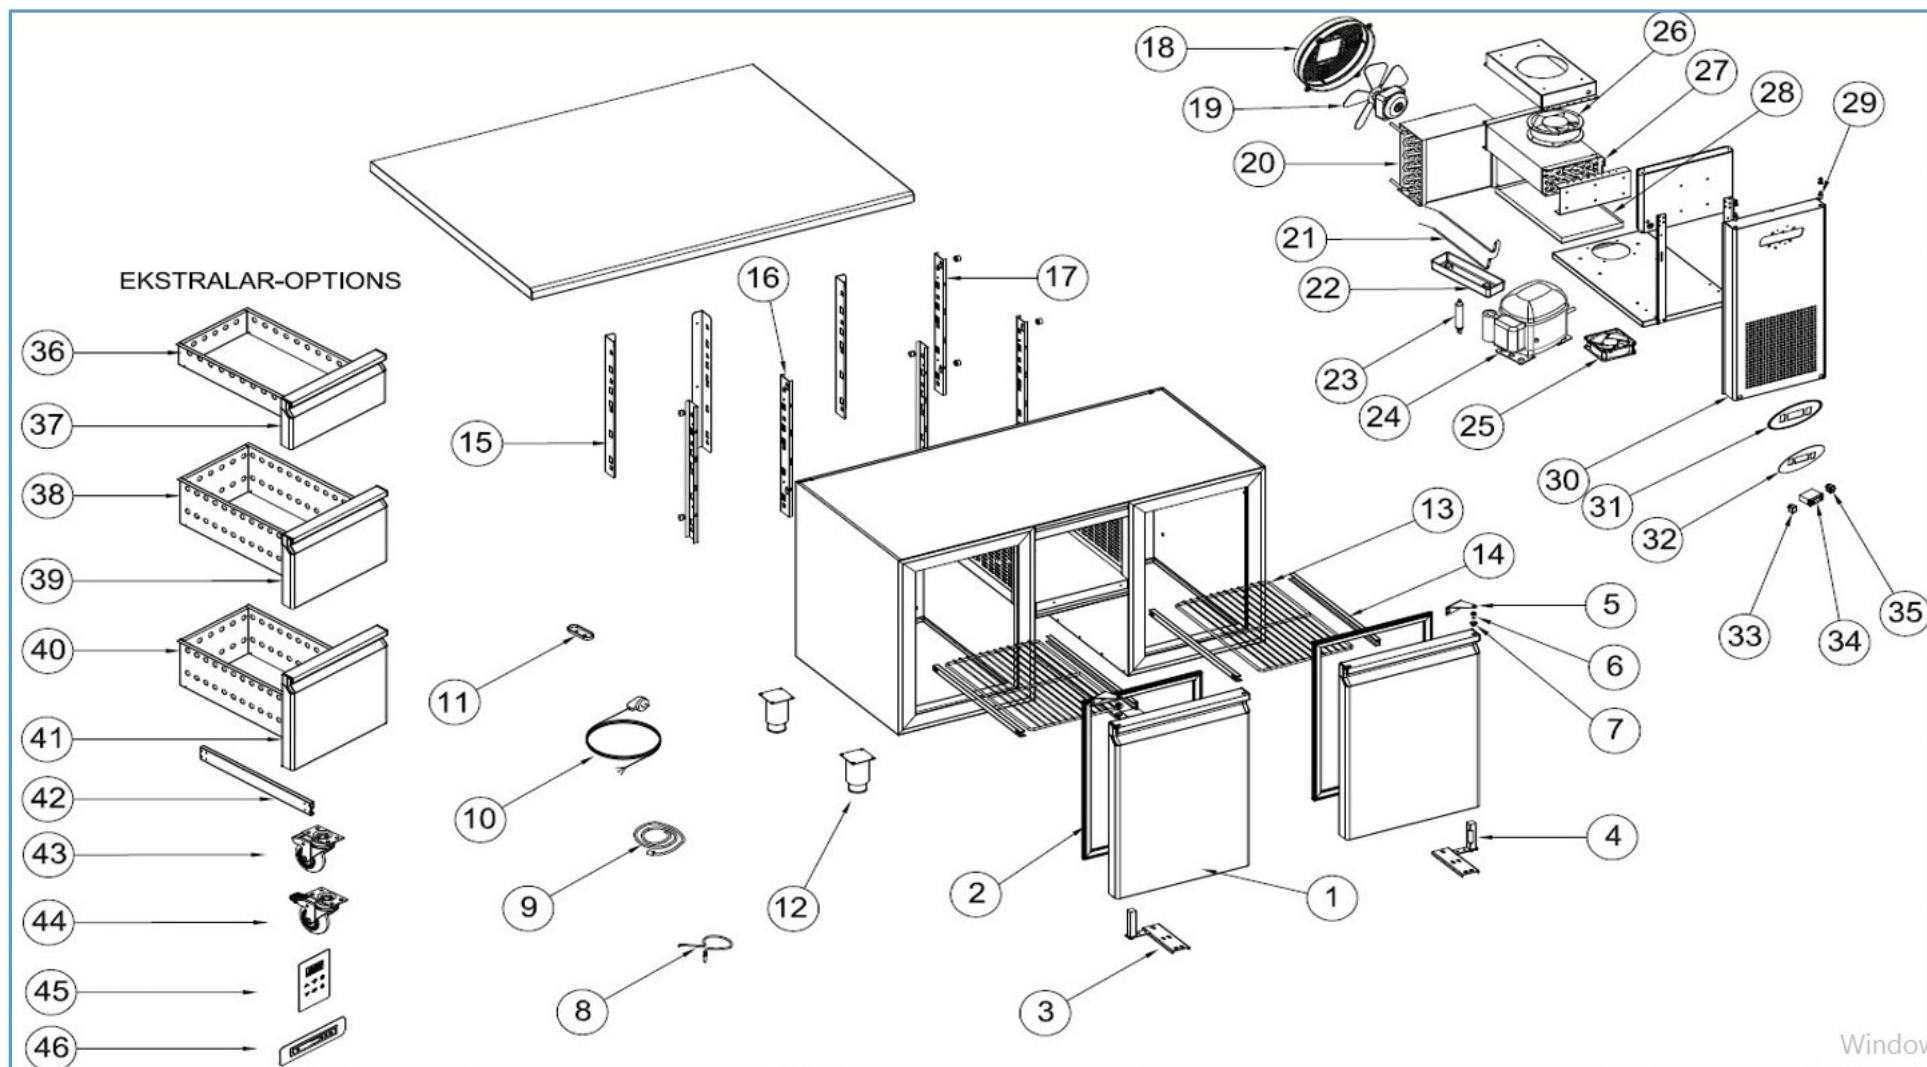

**7489.5375**

Onderdelen informatie

Erzatzteil information

Spare part information

Information de pièces

## Onderdelenlijst 7489.5375

POS:	Art.No.:	Omschrijving:	Aantal:
1		DOOR	2
2	9113.0035	DOOR GASKET	2
3		LOVER HINGE BRACET	2
4	9113.1260	UPRIGHT HINGE AND PARTS	2
5		UPPER HINGE	2
6	9113.1815	UPPER HINGE PIM	2
7	9113.1820	HINGE PLASTIC	2
8	9113.0150	PROP	1
9		PROP	1
10		PLUG CABLE	1
11		PROP COVER	2
12		STAINLESS STEEL LEG	5
13		SHELF-CGN 530x333	2
14		SHELF-GUIDE-CGN 530m	4
15		SHELF RACKET- BACK	2
16		SHELF RACKET- SIDE	2
17		SHELF RACKET- MIDDLE	4
18	9113.0230	CONDANSER FAN PLASTIC	1
19	9113.0320	16-65 W-FAN MOTORU	1
20	9113.1805	VL7-K CONDANSER	1
21	9113.1045	200W RESISTANCE	1
22	9113.1080	WATER BOX	1
23		DRAYER	1
24	9113.0480	COMPRESSOR	1
25		SQUARE FAN	1
26	9113.0350	EVAP FAN MOTOR	1
27	9113.0280	EVAPORATOR	1
28		EVAPORATOR CUP	1
29		CANOPY PIM	1
30		CANOPY	1
31		PLASTIC COVER	1
32		DIGITAL LABEL	1
33	9113.0675	POWER SWITCH	1
34		DIGITAL THERMOSTAT TWO PROPE (EVCO)	1
35	9113.0680	ON-OF SWITCH	1
36		1/3 DRAWERS	6
37		1/3 DRAWERS GASKET	6
38		1/2 DRAWERS	4
39		1/2 DRAWERS GASKET	4
40		2/3 DRAWERS	2
41		2/3 DRAWERS GASKET	2
42		DRAWER RAIL	
43	9113.0615	WHEELS	3
44	9113.0620	WHEELS BRAKE	2
45		WATER PROOF DIJITAL	1
46		TOUCH CONTROL DIGITAL	1