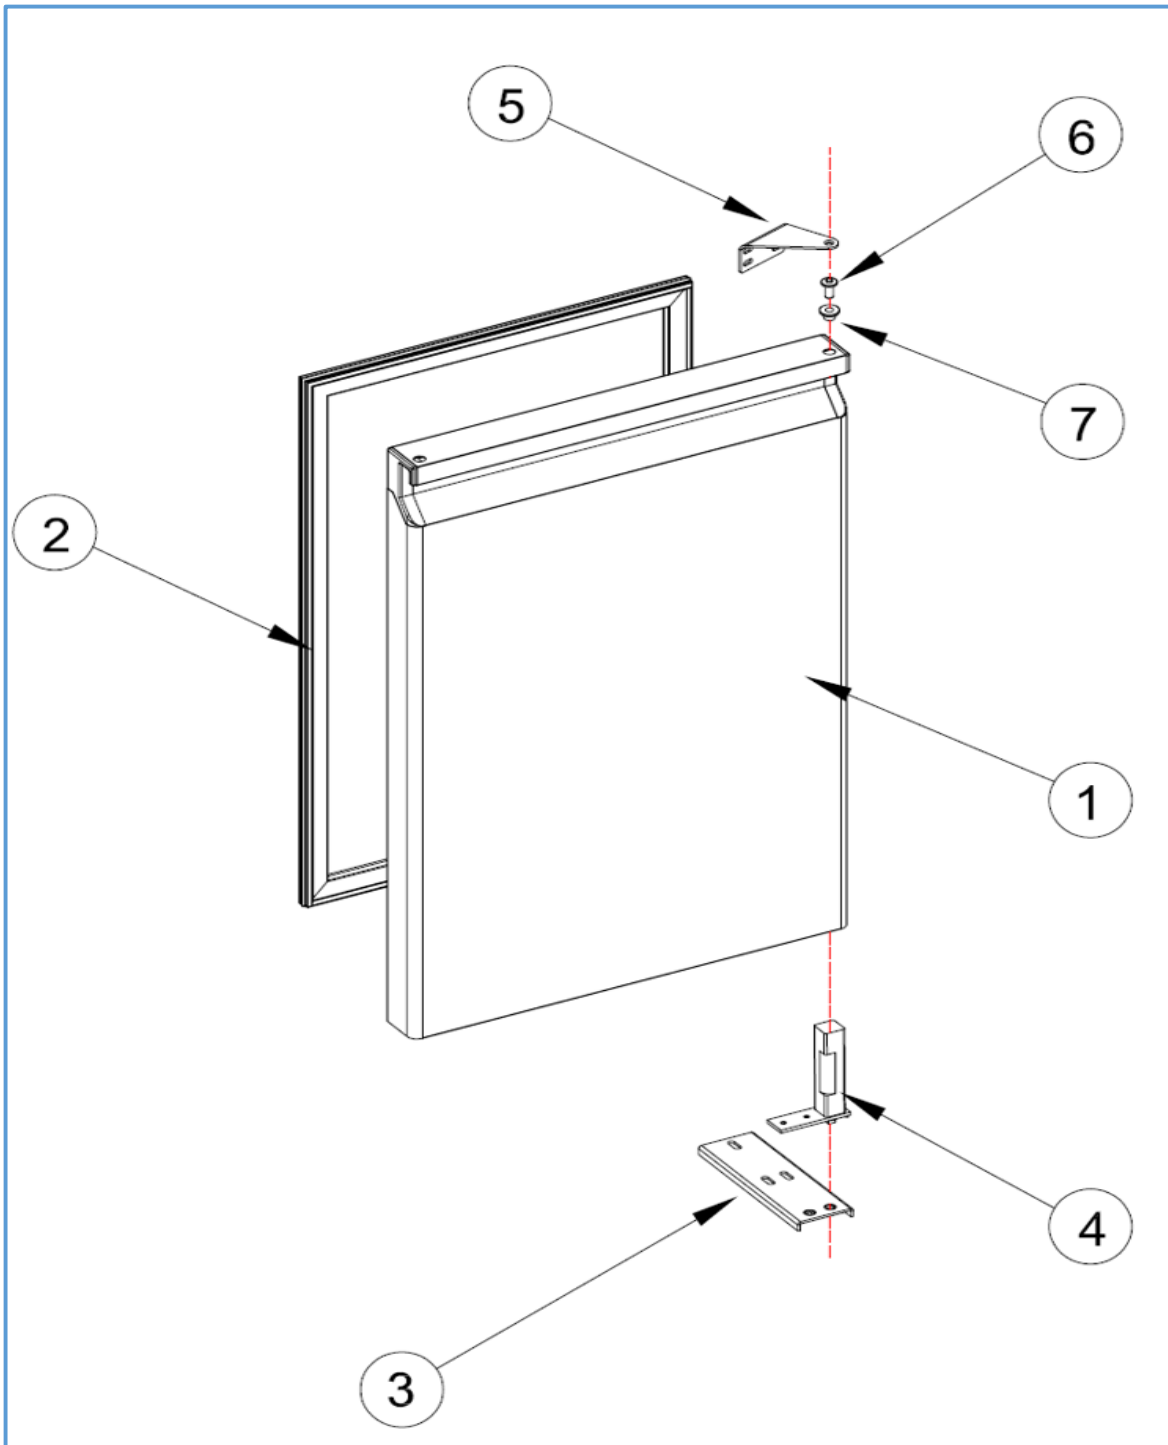

7489.5380

Onderdelen informatie

Erzatzteil information

Spare part information

Information de pièces

Onderdelenlijst 7489.5380

POS:	Art.No.:	Omschrijving:	Aantal:
1		DOOR	3
2	9113.0035	DOOR GASKET	3
3		LOVER HINGE BRACET	3
4	9113.1260	UPRIGHT HINGE AND PARTS	3
5		UPPER HINGE	3
6	9113.1815	UPPER HINGE PIM	3
7	9113.1820	HINGE PLASTIC	3
8	9113.0150	PROP	1
9		PROP	1
10		PLUG CABLE	1
11		PROP COVER	2
12		STAINLESS STEEL LEG	5
13		SHELF-CGN 530x333	3
14		SHELF-GUIDE-CGN 530m	6
15		SHELF RACKET- BACK	4
16		SHELF RACKET- SIDE	4
17		SHELF RACKET- MIDDLE	4
18	9113.0230	CONDANSER FAN PLASTIC	1
19	9113.0320	16-65 W-FAN MOTORU	1
20	9113.1805	VL7-K CONDANSER	1
21	9113.1045	200W RESISTANCE	1
22	9113.1080	WATER BOX	1
23		DRAYER	1
24	9113.0480	COMPRESSOR	1
25		SQUARE FAN	1
26	9113.0350	EVAP FAN MOTOR	1
27	9113.0270	EVAPORATOR	1
28		EVAPORATOR CUP	1
29		CANOPY PIM	1
30		CANOPY	1
31		PLASTIC COVER	1
32		DIGITAL LABEL	1
33	9113.0675	POWER SWITCH	1
34		DIGITAL THERMOSTAT TWO PROPE (DIXELL)	1
35	9113.0680	ON-OF SWITCH	1
36		1/3 DRAWERS	9
37		1/3 DRAWERS GASKET	9
38		1/2 DRAWERS	6
39		1/2 DRAWERS GASKET	6
40		2/3 DRAWERS	3
41		2/3 DRAWERS GASKET	3
42		DRAWER RAIL	
43	9113.0615	WHEELS	3
44	9113.0620	WHEELS BRAKE	2
45		WATER PROOF DIGITAL	1
46		TOUCH CONTROL DIGITAL	1