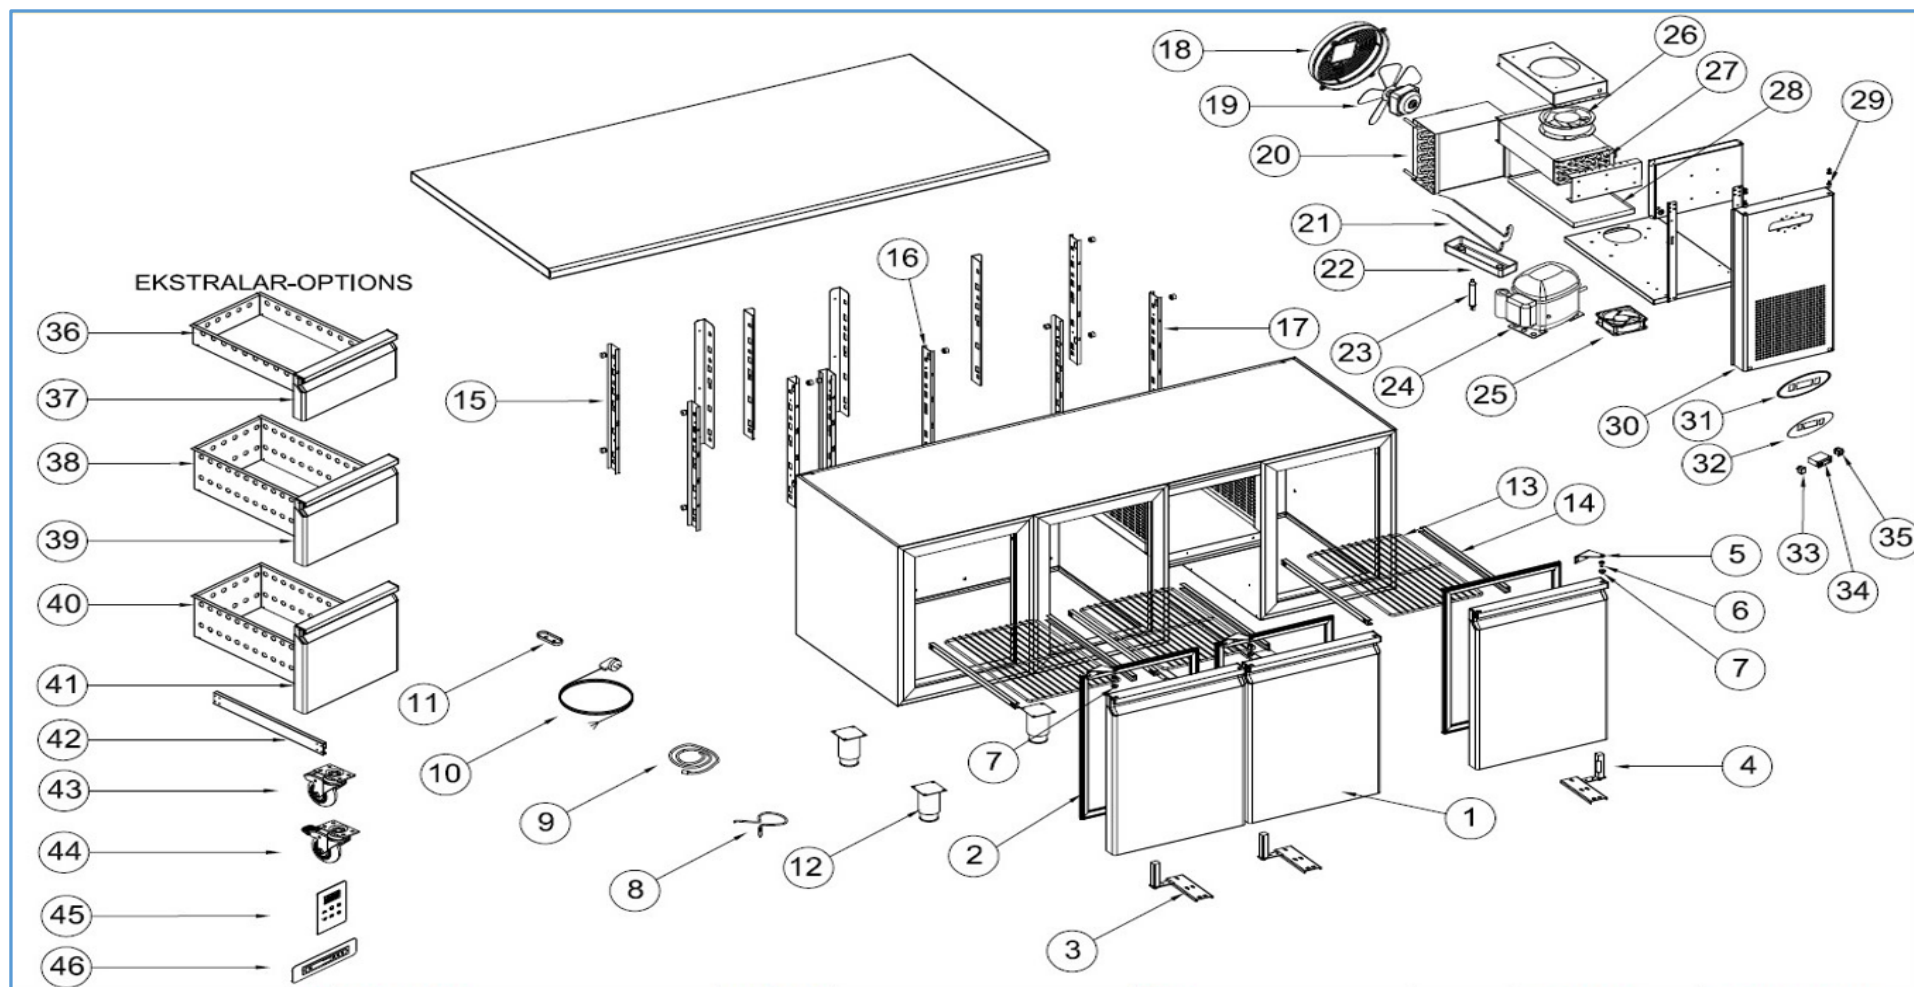

7489.5380

Onderdelen informatie

Erzatzteil information

Spare part information

Information de pièces

Onderdelenlijst 7489.5380

POS:	Art.No.:	Omschrijving:	Aantal:
1		DOOR	3
2	9113.0035	DOOR GASKET	3
3		LOVER HINGE BRACET	3
4	9113.1260	UPRIGHT HINGE AND PARTS	3
5		UPPER HINGE	3
6	9113.1815	UPPER HINGE PIM	3
7	9113.1820	HINGE PLASTIC	3
8	9113.0150	PROP	1
9		PROP	1
10		PLUG CABLE	1
11		PROP COVER	2
12		STAINLESS STEEL LEG	5
13		SHELF-CGN 530x333	3
14		SHELF-GUIDE-CGN 530m	6
15		SHELF RACKET- BACK	4
16		SHELF RACKET- SIDE	4
17		SHELF RACKET- MIDDLE	4
18	9113.0230	CONDANSER FAN PLASTIC	1
19	9113.0320	16-65 W-FAN MOTORU	1
20	9113.1805	VL7-K CONDANSER	1
21	9113.1045	200W RESISTANCE	1
22	9113.1080	WATER BOX	1
23		DRAYER	1
24	9113.0480	COMPRESSOR	1
25		SQUARE FAN	1
26	9113.0350	EVAP FAN MOTOR	1
27	9113.0270	EVAPORATOR	1
28		EVAPORATOR CUP	1
29		CANOPY PIM	1
30		CANOPY	1
31		PLASTIC COVER	1
32		DIGITAL LABEL	1
33	9113.0675	POWER SWITCH	1
34		DIGITAL THERMOSTAT TWO PROPE (DIXELL)	1
35	9113.0680	ON-OF SWITCH	1
36		1/3 DRAWERS	9
37		1/3 DRAWERS GASKET	9
38		1/2 DRAWERS	6
39		1/2 DRAWERS GASKET	6
40		2/3 DRAWERS	3
41		2/3 DRAWERS GASKET	3
42		DRAWER RAIL	
43	9113.0615	WHEELS	3
44	9113.0620	WHEELS BRAKE	2
45		WATER PROOF DIGITAL	1
46		TOUCH CONTROL DIGITAL	1