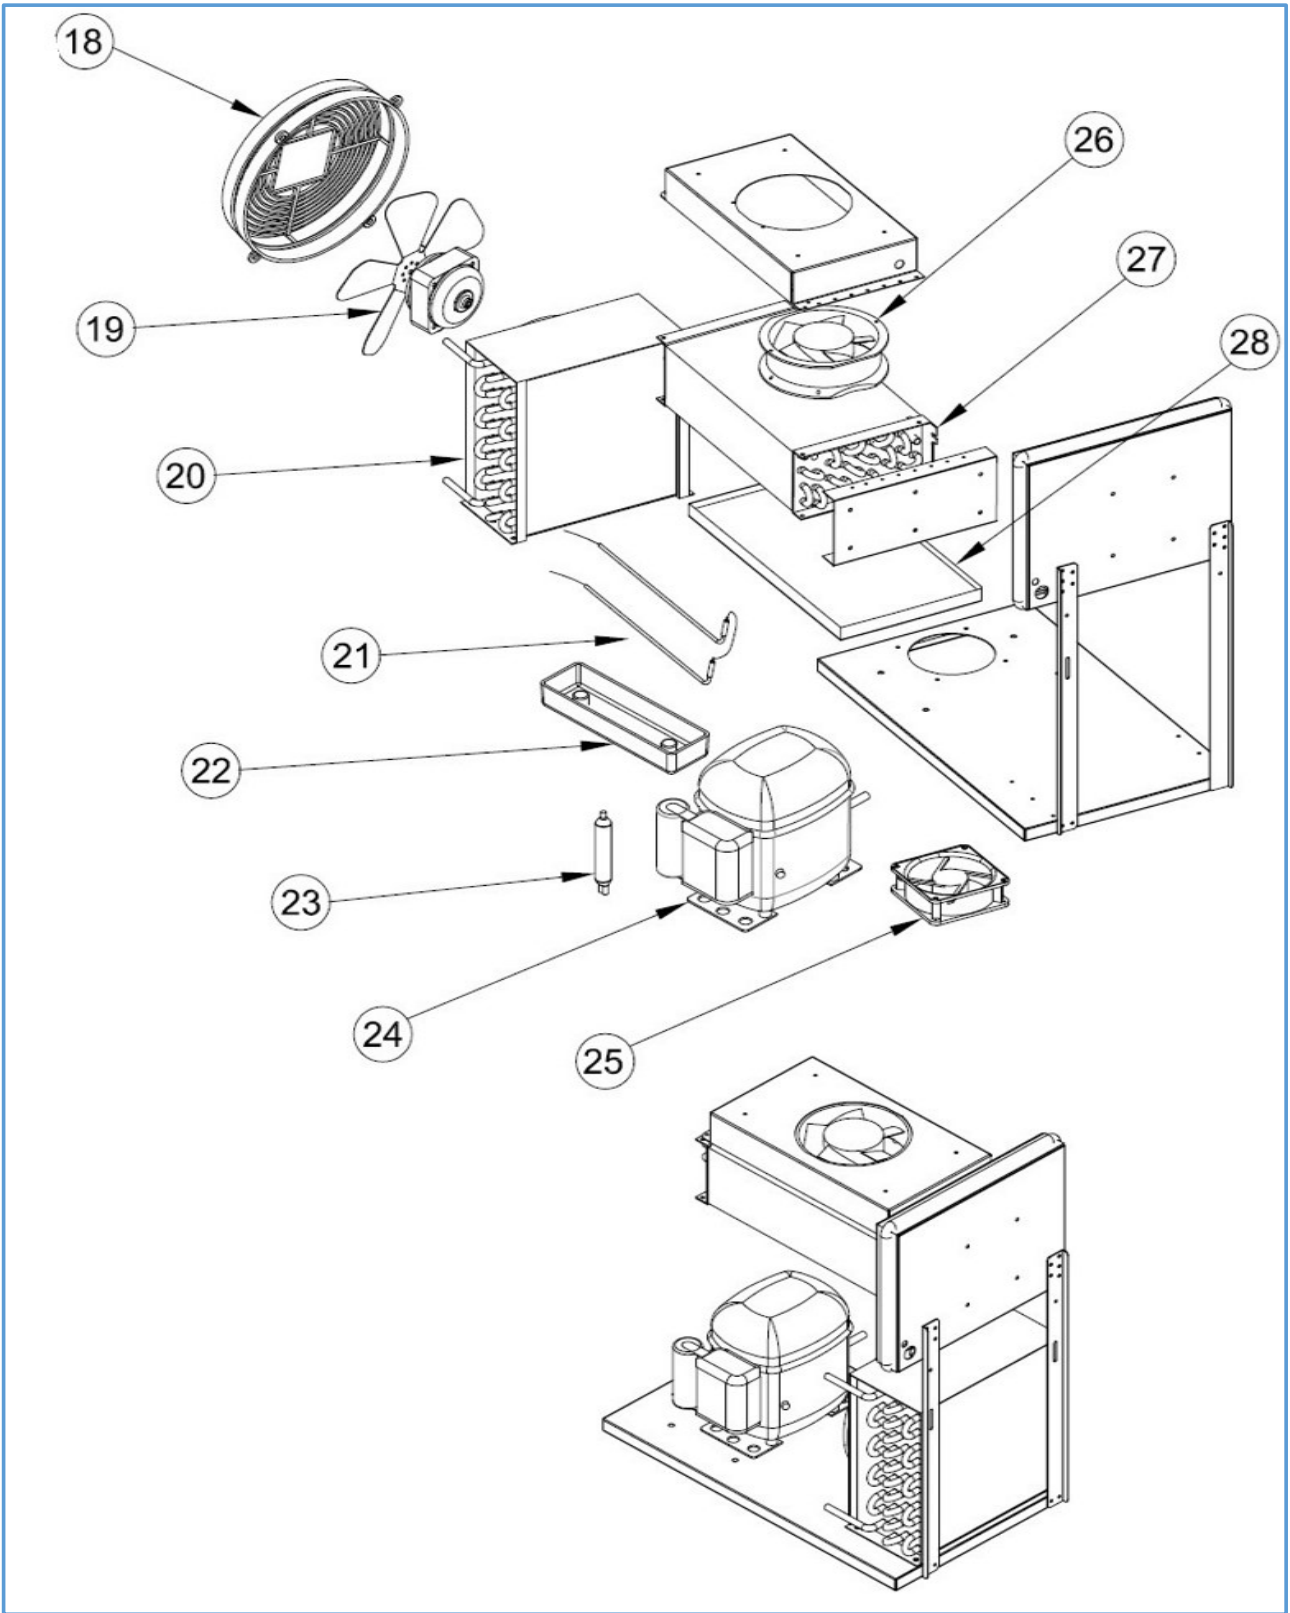

7489.5380

Onderdelen informatie

Erzatzteil information

Spare part information

Information de pièces

Onderdelenlijst 7489.5380

POS:	Art.No.:	Omschrijving:	Aantal:
1		DOOR	3
2	9113.0035	DOOR GASKET	3
3		LOVER HINGE BRACET	3
4	9113.1260	UPRIGHT HINGE AND PARTS	3
5		UPPER HINGE	3
6	9113.1815	UPPER HINGE PIM	3
7	9113.1820	HINGE PLASTIC	3
8	9113.0150	PROP	1
9		PROP	1
10		PLUG CABLE	1
11		PROP COVER	2
12		STAINLESS STEEL LEG	5
13		SHELF-CGN 530x333	3
14		SHELF-GUIDE-CGN 530m	6
15		SHELF RACKET- BACK	4
16		SHELF RACKET- SIDE	4
17		SHELF RACKET- MIDDLE	4
18	9113.0230	CONDANSER FAN PLASTIC	1
19	9113.0320	16-65 W-FAN MOTORU	1
20	9113.1805	VL7-K CONDANSER	1
21	9113.1045	200W RESISTANCE	1
22	9113.1080	WATER BOX	1
23		DRAYER	1
24	9113.0480	COMPRESSOR	1
25		SQUARE FAN	1
26	9113.0350	EVAP FAN MOTOR	1
27	9113.0270	EVAPORATOR	1
28		EVAPORATOR CUP	1
29		CANOPY PIM	1
30		CANOPY	1
31		PLASTIC COVER	1
32		DIGITAL LABEL	1
33	9113.0675	POWER SWITCH	1
34		DIGITAL THERMOSTAT TWO PROPE (DIXELL)	1
35	9113.0680	ON-OF SWITCH	1
36		1/3 DRAWERS	9
37		1/3 DRAWERS GASKET	9
38		1/2 DRAWERS	6
39		1/2 DRAWERS GASKET	6
40		2/3 DRAWERS	3
41		2/3 DRAWERS GASKET	3
42		DRAWER RAIL	
43	9113.0615	WHEELS	3
44	9113.0620	WHEELS BRAKE	2
45		WATER PROOF DIGITAL	1
46		TOUCH CONTROL DIGITAL	1